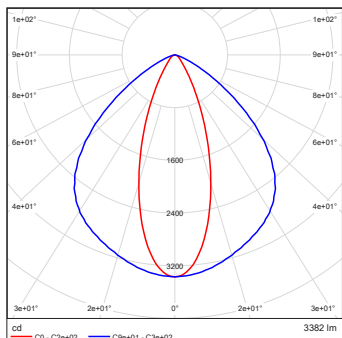

Eminere Remote MC 4 RGBCW
30dg x 90dg