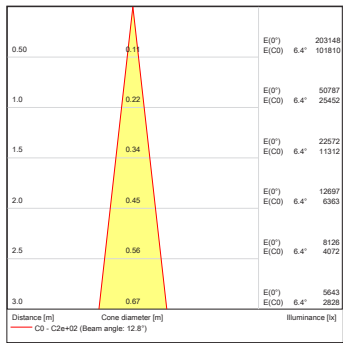

E-BOX REMOTE DIMENSIONS

E-BOX REMOTE BASIC DIMENSIONS

PHOTOMETRIC DATA

Eminere Remote MC 4 RGBCW 12dg

Eminere Remote MC 4 RGBCW 15dg

Eminere Remote MC 4 RGBCW 25dg

Eminere Remote MC 4 RGBCW 35dg

Eminere Remote MC 4 RGBCW 65dg