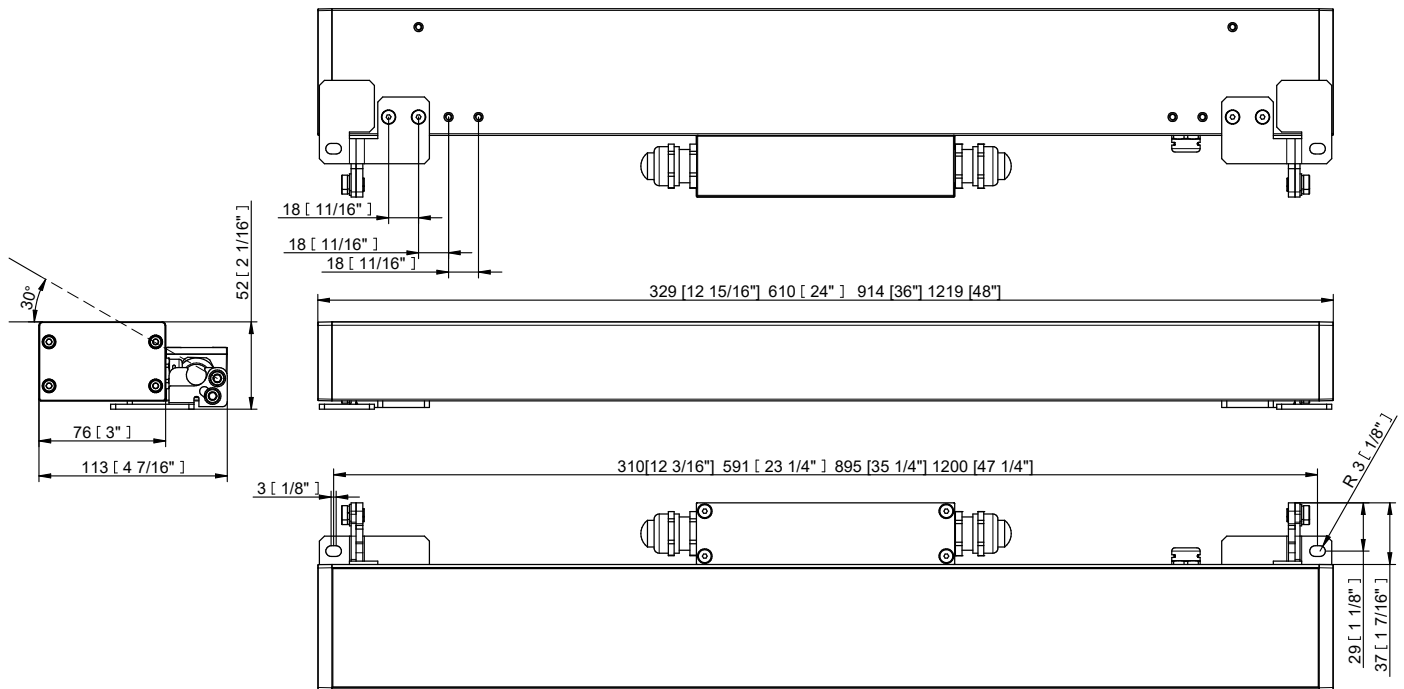

**Not Included Items**

	Cabel for Eminere Remote - bare end (custom length)
	Field Installable Connector FF DC-05
	Field Installable Connector MM DC-05
<b>ACCESSORIES</b>	Optical Demo Set for Eminere Remote MC
Mounting Brackets	Mounting Brackets 100   200   300 mm   custom length
	Wall Mount Brackets for Eminere Remote
	Re-enterable Electrical Insulating Resin
Shields	Shield For Eminere Remote MC (with or without Side Covers) 1   2   3   4

**DIMENSIONS**

**PHOTOMETRIC OVERVIEW**

Based on RGBCW version, all leds @ full

Lumen Output (lm)

	EMINERE REMOTE MC 1	EMINERE REMOTE MC 2	EMINERE REMOTE MC 3	EMINERE REMOTE MC 4
12°	938	1876	2814	3752
15°	868	1736	2604	3472
25°	870	1739	2609	3478
35°	871	1741	2612	3482
45°	865	1729	2594	3458
65°	996	1728	2592	3456
100°	837	1673	2510	3346
10° x 30°	871	1741	2612	3482
10° x 60°	853	1705	2558	3410
15° x 45°	876	1752	2628	3504
15° x 90°	864	1727	2591	3454
30° x 90°	846	1691	2537	3382
35° x 60°	860	1719	2579	3438