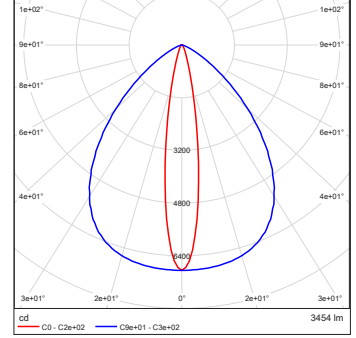

E-BOX REMOTE DIMENSIONS

E-BOX REMOTE BASIC DIMENSIONS

PHOTOMETRIC DATA

Eminere Remote MC 4 RGBCW 12dg

Eminere Remote MC 4 RGBCW 15dg

Eminere Remote MC 4 RGBCW 25dg

Eminere Remote MC 4 RGBCW 35dg

Eminere Remote MC 4 RGBCW 65dg

Eminere Remote MC 4 RGBCW 100dg

PHOTOMETRIC DATA

Eminere Remote MC 4 RGBCW  
10dg x 30dg

Eminere Remote MC 4 RGBCW  
10dg x 60dg

Eminere Remote MC 4 RGBCW  
15dg x 45dg

Eminere Remote MC 4 RGBCW  
15dg x 90dg