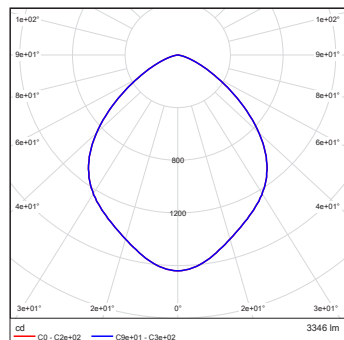

E-BOX REMOTE DIMENSIONS

E-BOX REMOTE BASIC DIMENSIONS

PHOTOMETRIC DATA

Eminere Remote MC 4 RGBCW 12dg

Eminere Remote MC 4 RGBCW 15dg

Eminere Remote MC 4 RGBCW 25dg

Eminere Remote MC 4 RGBCW 35dg

Eminere Remote MC 4 RGBCW 65dg

Eminere Remote MC 4 RGBCW 100dg

PHOTOMETRIC DATA

Eminere Remote MC 4 RGBCW  
10dg x 30dg

Eminere Remote MC 4 RGBCW  
10dg x 60dg

Eminere Remote MC 4 RGBCW  
15dg x 45dg

Eminere Remote MC 4 RGBCW  
15dg x 90dg