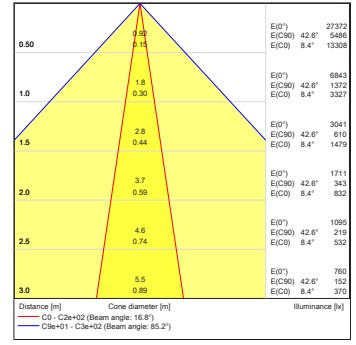

E-BOX REMOTE DIMENSIONS

E-BOX REMOTE BASIC DIMENSIONS

PHOTOMETRIC DATA

Eminere Remote MC 4 RGBCW 12dg

Eminere Remote MC 4 RGBCW 15dg

Eminere Remote MC 4 RGBCW 25dg

Eminere Remote MC 4 RGBCW 35dg

Eminere Remote MC 4 RGBCW 65dg

Eminere Remote MC 4 RGBCW 100dg

PHOTOMETRIC DATA

Eminere Remote MC 4 RGBCW  
10dg x 30dg

Eminere Remote MC 4 RGBCW  
10dg x 60dg

Eminere Remote MC 4 RGBCW  
15dg x 45dg

Eminere Remote MC 4 RGBCW  
15dg x 90dg