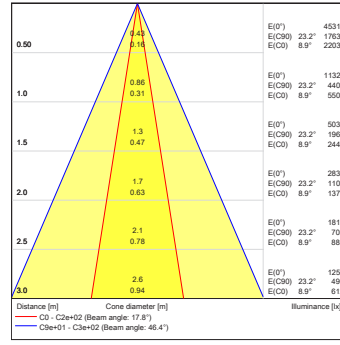

E-BOX REMOTE DIMENSIONS

E-BOX REMOTE BASIC DIMENSIONS

PHOTOMETRIC DATA

Eminere Remote MC 4 RGBCW 12dg

Eminere Remote MC 4 RGBCW 15dg

Eminere Remote MC 4 RGBCW 25dg

Eminere Remote MC 4 RGBCW 35dg

Eminere Remote MC 4 RGBCW 65dg

Eminere Remote MC 4 RGBCW 100dg

PHOTOMETRIC DATA

Eminere Remote MC 4 RGBCW  
10dg x 30dg

Eminere Remote MC 4 RGBCW  
10dg x 60dg

Eminere Remote MC 4 RGBCW  
15dg x 45dg

Eminere Remote MC 4 RGBCW  
15dg x 90dg