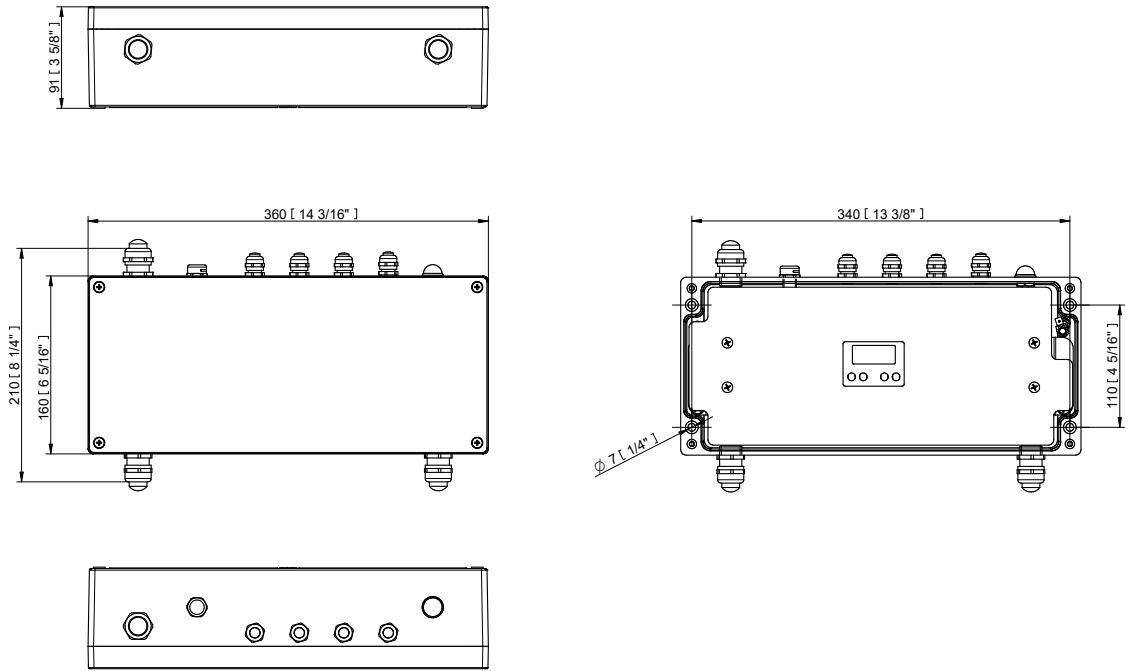

**Note: The last unmated connector must be fitted with an Waterproof Cap to protect the IP rating.**

**E-BOX REMOTE SPECIFICATION**

<b>ELECTRICAL</b>	Input Voltage	120 – 277 V AC 50/60 Hz
	Typical Power Consumption	520 W
<b>CONTROL</b>	Wireless DMX (Option)	Lumen Radio CRMX Technology
	Interface Protocol	USITT DMX512+RDM, ArtNet, MA Net, MA Net2, sACN, Kling-Net
	Operating Modes	Fixture Mode, Pixel Mode, Output Mode
	Display	Via Two Row LCD Display with Control Buttons or RDM communicator
	Control System	E-box With Self Addressing Feature or Custom Setting Via LCD Display/RDM
	Power Supply	Integrated in E-box Remote
	Connectivity	16 pcs of Eminere Remote 1 (50m cable - total length) via 1 Output, 20 pcs in total for both Outputs (25m cable - total length)
	<b>PHYSICAL</b>	Length x Width x Height   Weight
	Number of LED Output zones	2
	Max. Load Per Output	16 pcs of Eminere Remote 1 (50m cable) via 1 Output
	Cable Length per E-Box	Max. 25 m (@ 20 pcs)   Max. 50 m (@ 16 pcs)   Max. 75 m (@ 13 pcs)   Max. 100 m (@ 10 pcs)
	Housing	Die-Cast Aluminium Case
	Finish Options	Standard Colour - Graphite Black (RAL 9011)   Silver (RAL 9006) Cost Option - Custom RAL   Harsh Environment (RAL 9016, RAL 9011)
	Cables / Connections	Cable Grommet (stainless steel)
	Mounting Method	Surface Mount, 4 Mounting Holes
	Protection Factor	IP65 / Suitable For Wet Locations
	IK Rating	IK10
	Cooling System	Convection
	Operating Ambient Temperature	-20 °C / +40 °C (-4 °F / +104 °F)
<b>CERTIFICATION</b>	Listings	ETL / cETL, CE, RoHS, UKCA

E-BOX REMOTE DIMENSIONS

E-BOX REMOTE BASIC DIMENSIONS

PHOTOMETRIC DATA

Eminere Remote MC 4 RGBCW 12dg

Eminere Remote MC 4 RGBCW 15dg

Eminere Remote MC 4 RGBCW 25dg

Eminere Remote MC 4 RGBCW 35dg

Eminere Remote MC 4 RGBCW 65dg