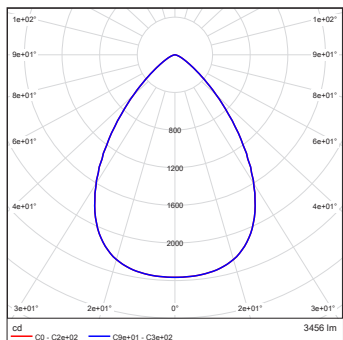

E-BOX REMOTE DIMENSIONS

E-BOX REMOTE BASIC DIMENSIONS

PHOTOMETRIC DATA

Eminere Remote MC 4 RGBCW 12dg

Eminere Remote MC 4 RGBCW 15dg

Eminere Remote MC 4 RGBCW 25dg

Eminere Remote MC 4 RGBCW 35dg

Eminere Remote MC 4 RGBCW 65dg

Eminere Remote MC 4 RGBCW 100dg

PHOTOMETRIC DATA

Eminere Remote MC 4 RGBCW  
10dg x 30dg

Eminere Remote MC 4 RGBCW  
10dg x 60dg

Eminere Remote MC 4 RGBCW  
15dg x 45dg

Eminere Remote MC 4 RGBCW  
15dg x 90dg