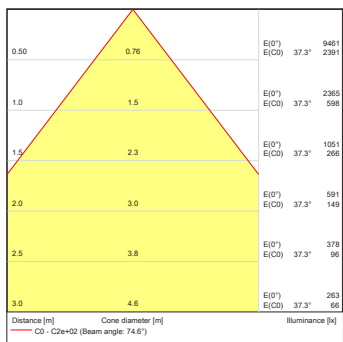

E-BOX REMOTE DIMENSIONS

E-BOX REMOTE BASIC DIMENSIONS

PHOTOMETRIC DATA

Eminere Remote MC 4 RGBCW 12dg

Eminere Remote MC 4 RGBCW 15dg

Eminere Remote MC 4 RGBCW 25dg

Eminere Remote MC 4 RGBCW 35dg

Eminere Remote MC 4 RGBCW 65dg