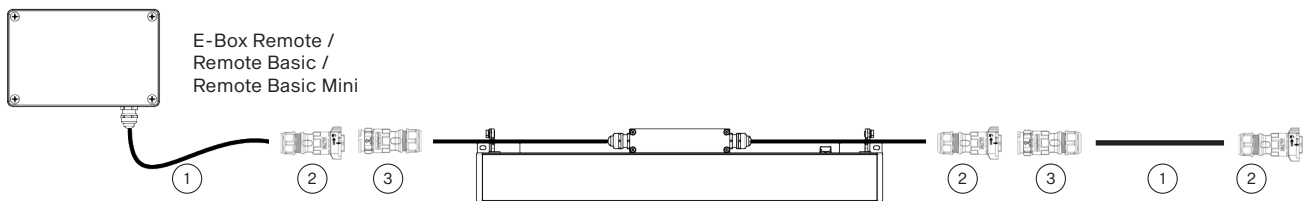

CONNECTION

Standard

1) SJTW 5x14 AWG (13053693), Standard 1 m with bare-end, black
  or on request Cable SJTW 5x14 AWG (13053697), with bare-end, white
2) Field Installable Connector FF DC-05 (13053971)
3) Field Installable Connector MM DC-05 (13053972)

Note: The last unmated connector must be fitted with an Waterproof Cap to protect the IP rating.