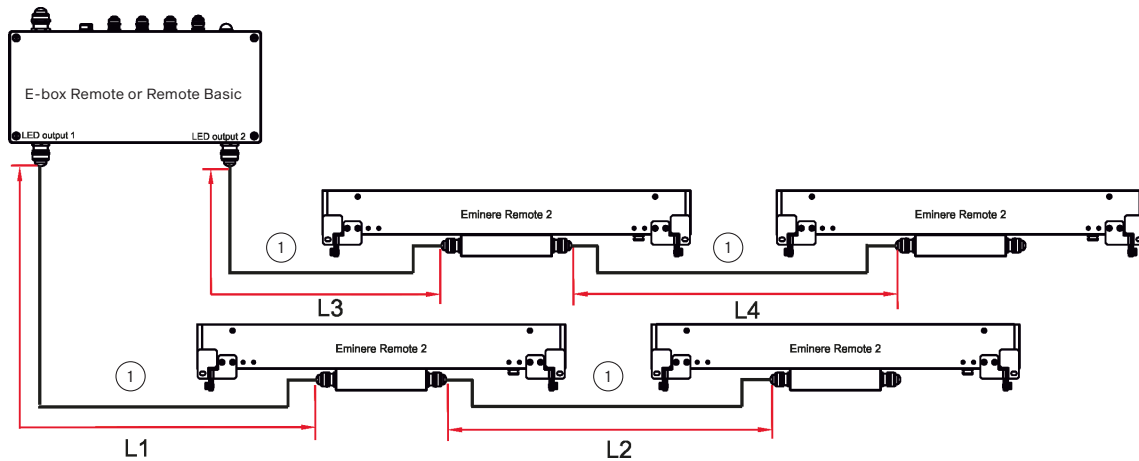

**DIMENSIONS**

**PHOTOMETRIC OVERVIEW**

Based on RGBCW version, all leds @ full

Lumen Output (lm)

	EMINERE REMOTE MC 1	EMINERE REMOTE MC 2	EMINERE REMOTE MC 3	EMINERE REMOTE MC 4
12°	938	1876	2814	3752
15°	868	1736	2604	3472
25°	870	1739	2609	3478
35°	871	1741	2612	3482
45°	865	1729	2594	3458
65°	996	1728	2592	3456
100°	837	1673	2510	3346
10° x 30°	871	1741	2612	3482
10° x 60°	853	1705	2558	3410
15° x 45°	876	1752	2628	3504
15° x 90°	864	1727	2591	3454
30° x 90°	846	1691	2537	3382
35° x 60°	860	1719	2579	3438

**BI-SYMMETRICAL BEAM ANGLES**

Bi-symmetrical: 10°x30°, 10°x60°, 15°x45°, 15°x90°, 35°x60°, 30°x90°

**CONNECTION**

The table states max. number of Eminere Remote modules connected to the E-box Remote or Remote Basic.

Cable length (m)	Max. number of Emineres Remote connected to the E-Box Remote or Remote Basic			
	EMINERE REMOTE 1	EMINERE REMOTE 2	EMINERE REMOTE 3	EMINERE REMOTE 4
25	20	10	6	5
50	16	8	5	4
75	13	6	4	3
100	10	5	3	2

1) SJTW 5x14 AWG (13053693), black or on request Cable SJTW 5x14 AWG (13053697), white

\* Cable length is a total cable length between E-box Remote (or Remote Basic) and last connected Eminere Remote. Example: Total cable length=L1+L2+L3+L4