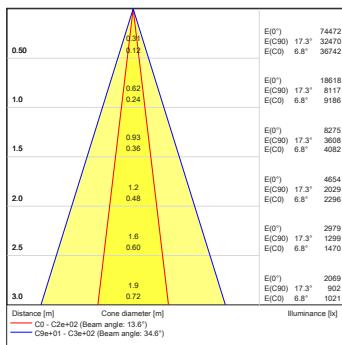

E-BOX REMOTE DIMENSIONS

E-BOX REMOTE BASIC DIMENSIONS

PHOTOMETRIC DATA

Eminere Remote MC 4 RGBCW 12dg

Eminere Remote MC 4 RGBCW 15dg

Eminere Remote MC 4 RGBCW 25dg

Eminere Remote MC 4 RGBCW 35dg

Eminere Remote MC 4 RGBCW 65dg

Eminere Remote MC 4 RGBCW 100dg

PHOTOMETRIC DATA

Eminere Remote MC 4 RGBCW  
10dg x 30dg

Eminere Remote MC 4 RGBCW  
10dg x 60dg

Eminere Remote MC 4 RGBCW  
15dg x 45dg

Eminere Remote MC 4 RGBCW  
15dg x 90dg