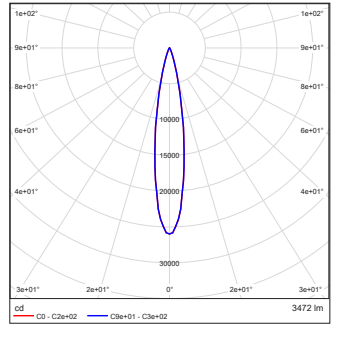

E-BOX REMOTE DIMENSIONS

E-BOX REMOTE BASIC DIMENSIONS

PHOTOMETRIC DATA

Eminere Remote MC 4 RGBCW 12dg

Eminere Remote MC 4 RGBCW 15dg

Eminere Remote MC 4 RGBCW 25dg

Eminere Remote MC 4 RGBCW 35dg

Eminere Remote MC 4 RGBCW 65dg

Eminere Remote MC 4 RGBCW 100dg

PHOTOMETRIC DATA

Eminere Remote MC 4 RGBCW  
10dg x 30dg

Eminere Remote MC 4 RGBCW  
10dg x 60dg

Eminere Remote MC 4 RGBCW  
15dg x 45dg

Eminere Remote MC 4 RGBCW  
15dg x 90dg