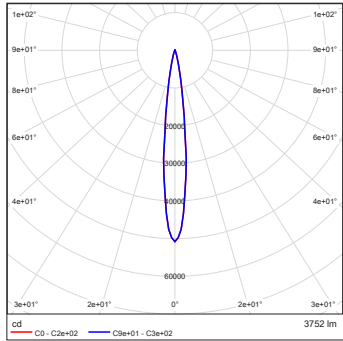

E-BOX REMOTE DIMENSIONS

E-BOX REMOTE BASIC DIMENSIONS

PHOTOMETRIC DATA

Eminere Remote MC 4 RGBCW 12dg

Eminere Remote MC 4 RGBCW 15dg

Eminere Remote MC 4 RGBCW 25dg

Eminere Remote MC 4 RGBCW 35dg

Eminere Remote MC 4 RGBCW 65dg