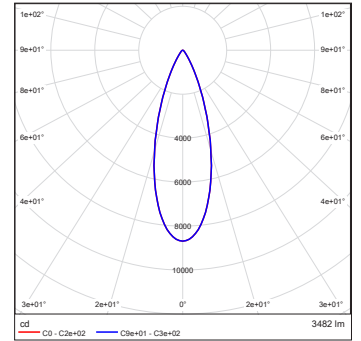

E-BOX REMOTE DIMENSIONS

E-BOX REMOTE BASIC DIMENSIONS

PHOTOMETRIC DATA

Eminere Remote MC 4 RGBCW 12dg

Eminere Remote MC 4 RGBCW 15dg

Eminere Remote MC 4 RGBCW 25dg

Eminere Remote MC 4 RGBCW 35dg

Eminere Remote MC 4 RGBCW 65dg