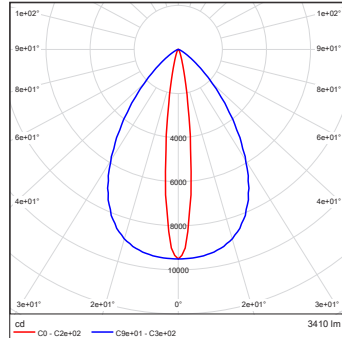

E-BOX REMOTE DIMENSIONS

E-BOX REMOTE BASIC DIMENSIONS

PHOTOMETRIC DATA

Eminere Remote MC 4 RGBCW 12dg

Eminere Remote MC 4 RGBCW 15dg

Eminere Remote MC 4 RGBCW 25dg

Eminere Remote MC 4 RGBCW 35dg

Eminere Remote MC 4 RGBCW 65dg

Eminere Remote MC 4 RGBCW 100dg

PHOTOMETRIC DATA

Eminere Remote MC 4 RGBCW  
10dg x 30dg

Eminere Remote MC 4 RGBCW  
10dg x 60dg

Eminere Remote MC 4 RGBCW  
15dg x 45dg

Eminere Remote MC 4 RGBCW  
15dg x 90dg