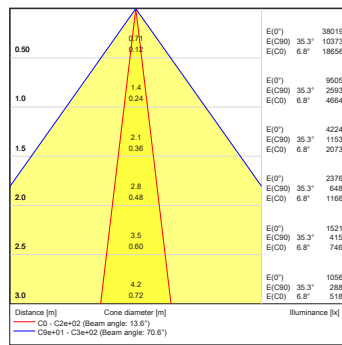

E-BOX REMOTE DIMENSIONS

E-BOX REMOTE BASIC DIMENSIONS

PHOTOMETRIC DATA

Eminere Remote MC 4 RGBCW 12dg

Eminere Remote MC 4 RGBCW 15dg

Eminere Remote MC 4 RGBCW 25dg

Eminere Remote MC 4 RGBCW 35dg

Eminere Remote MC 4 RGBCW 65dg

Eminere Remote MC 4 RGBCW 100dg

PHOTOMETRIC DATA

Eminere Remote MC 4 RGBCW  
10dg x 30dg

Eminere Remote MC 4 RGBCW  
10dg x 60dg

Eminere Remote MC 4 RGBCW  
15dg x 45dg

Eminere Remote MC 4 RGBCW  
15dg x 90dg