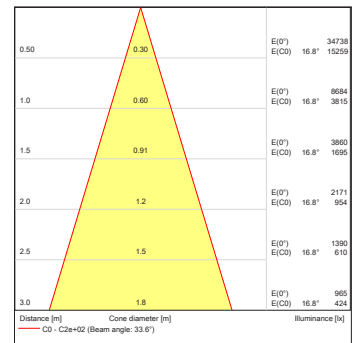

E-BOX REMOTE DIMENSIONS

E-BOX REMOTE BASIC DIMENSIONS

PHOTOMETRIC DATA

Eminere Remote MC 4 RGBCW 12dg

Eminere Remote MC 4 RGBCW 15dg

Eminere Remote MC 4 RGBCW 25dg

Eminere Remote MC 4 RGBCW 35dg

Eminere Remote MC 4 RGBCW 65dg