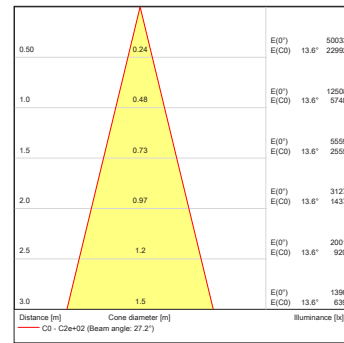

E-BOX REMOTE DIMENSIONS

E-BOX REMOTE BASIC DIMENSIONS

PHOTOMETRIC DATA

Eminere Remote MC 4 RGBCW 12dg

Eminere Remote MC 4 RGBCW 15dg

Eminere Remote MC 4 RGBCW 25dg

Eminere Remote MC 4 RGBCW 35dg

Eminere Remote MC 4 RGBCW 65dg