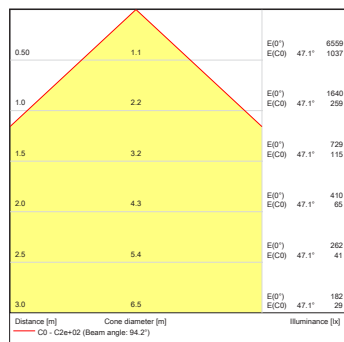

E-BOX REMOTE DIMENSIONS

E-BOX REMOTE BASIC DIMENSIONS

PHOTOMETRIC DATA

Eminere Remote MC 4 RGBCW 12dg

Eminere Remote MC 4 RGBCW 15dg

Eminere Remote MC 4 RGBCW 25dg

Eminere Remote MC 4 RGBCW 35dg

Eminere Remote MC 4 RGBCW 65dg

Eminere Remote MC 4 RGBCW 100dg

PHOTOMETRIC DATA

Eminere Remote MC 4 RGBCW  
10dg x 30dg

Eminere Remote MC 4 RGBCW  
10dg x 60dg

Eminere Remote MC 4 RGBCW  
15dg x 45dg

Eminere Remote MC 4 RGBCW  
15dg x 90dg