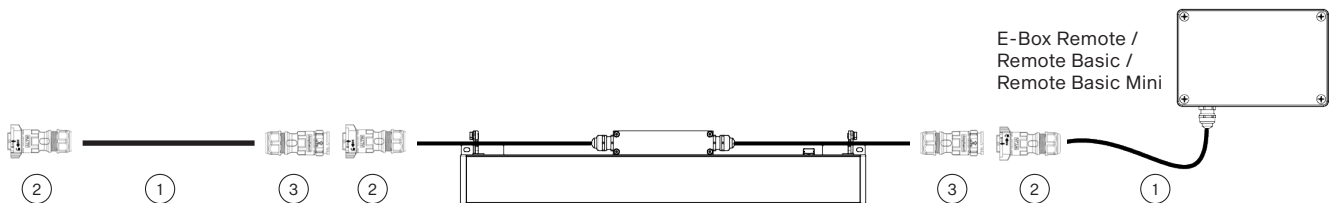

Right Input - (RI)

1) SJTW 5x14 AWG (13053693), Standard 1 m with bare-end, black
  or on request Cable SJTW 5x14 AWG (13053697), with bare-end, white
2) Field Installable Connector FF DC-05 (13053971)
3) Field Installable Connector MM DC-05 (13053972)

Note: The last unmated connector must be fitted with an Waterproof Cap to protect the IP rating.