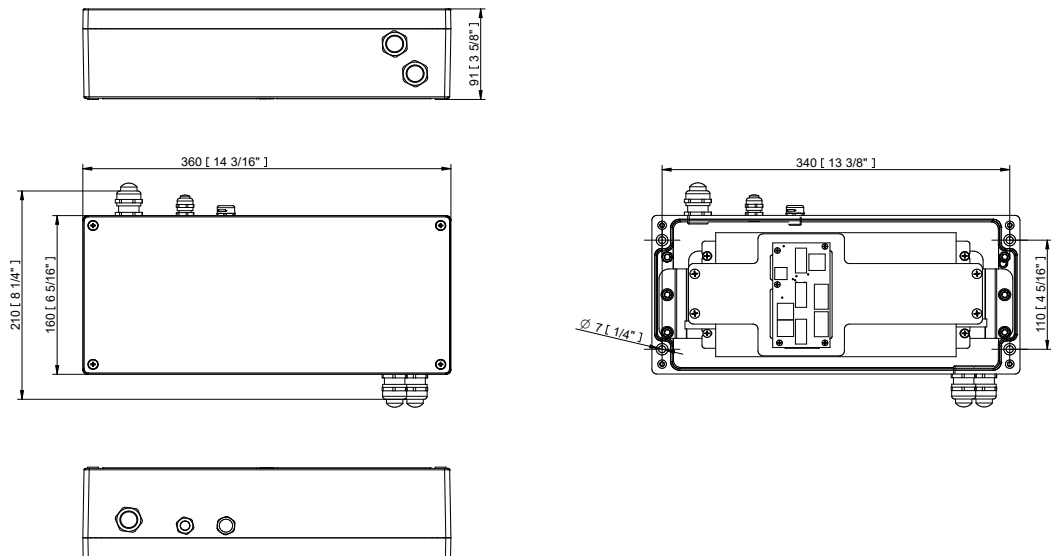

**Note: The last unmated connector must be fitted with an Waterproof Cap to protect the IP rating.**

**E-BOX REMOTE SPECIFICATION**

<b>ELECTRICAL</b>	Input Voltage	120 – 277 V AC 50/60 Hz
	Typical Power Consumption	520 W
<b>CONTROL</b>	Wireless DMX (Option)	Lumen Radio CRMX Technology
	Interface Protocol	USITT DMX512+RDM, ArtNet, MA Net, MA Net2, sACN, Kling-Net
	Operating Modes	Fixture Mode, Pixel Mode, Output Mode
	Display	Via Two Row LCD Display with Control Buttons or RDM communicator
	Control System	E-box With Self Addressing Feature or Custom Setting Via LCD Display/RDM
	Power Supply	Integrated in E-box Remote
	Connectivity	16 pcs of Eminere Remote 1 (50m cable - total length) via 1 Output, 20 pcs in total for both Outputs (25m cable - total length)
	<b>PHYSICAL</b>	Length x Width x Height   Weight
	Number of LED Output zones	2
	Max. Load Per Output	16 pcs of Eminere Remote 1 (50m cable) via 1 Output
	Cable Length per E-Box	Max. 25 m (@ 20 pcs)   Max. 50 m (@ 16 pcs)   Max. 75 m (@ 13 pcs)   Max. 100 m (@ 10 pcs)
	Housing	Die-Cast Aluminium Case
	Finish Options	Standard Colour - Graphite Black (RAL 9011)   Silver (RAL 9006) Cost Option - Custom RAL   Harsh Environment (RAL 9016, RAL 9011)
	Cables / Connections	Cable Grommet (stainless steel)
	Mounting Method	Surface Mount, 4 Mounting Holes
	Protection Factor	IP65 / Suitable For Wet Locations
	IK Rating	IK10
	Cooling System	Convection
	Operating Ambient Temperature	-20 °C / +40 °C (-4 °F / +104 °F)
<b>CERTIFICATION</b>	Listings	ETL / cETL, CE, RoHS, UKCA

E-BOX REMOTE DIMENSIONS

E-BOX REMOTE BASIC DIMENSIONS

PHOTOMETRIC DATA

Eminere Remote MC 4 RGBCW 12dg

Eminere Remote MC 4 RGBCW 15dg

Eminere Remote MC 4 RGBCW 25dg

Eminere Remote MC 4 RGBCW 35dg

Eminere Remote MC 4 RGBCW 65dg