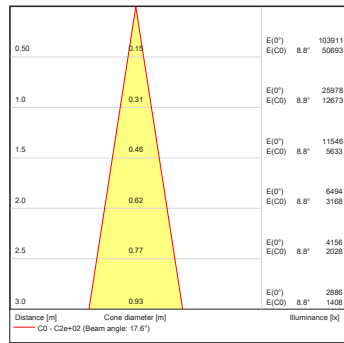

E-BOX REMOTE DIMENSIONS

E-BOX REMOTE BASIC DIMENSIONS

PHOTOMETRIC DATA

Eminere Remote MC 4 RGBCW 12dg

Eminere Remote MC 4 RGBCW 15dg

Eminere Remote MC 4 RGBCW 25dg

Eminere Remote MC 4 RGBCW 35dg

Eminere Remote MC 4 RGBCW 65dg