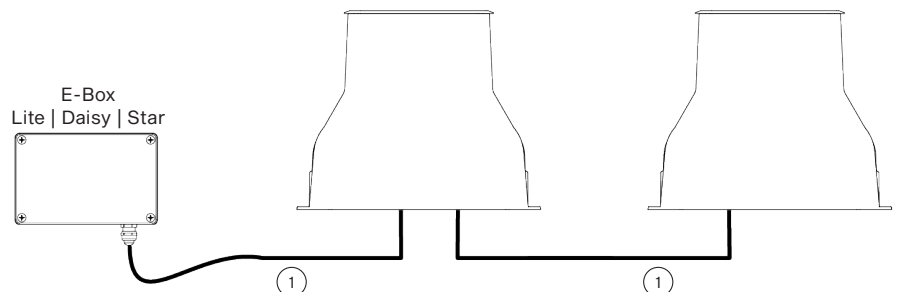

DMX or ETHERNET via E-BOX

1) Cable CE WCA (1305 3138)

Note: All Anolis cables must be in placed in protective conduit – not suitable for direct burial.