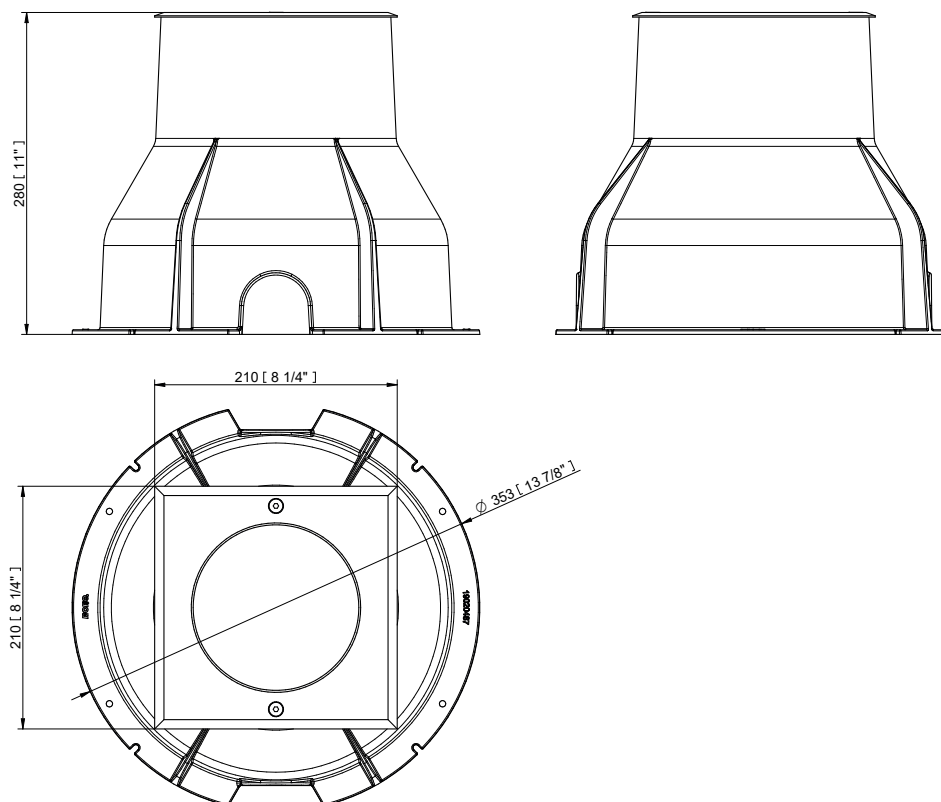

DIMENSIONS

with Round beveled Trim

with Square beveled Trim

DIMENSIONS

with Round flush Trim

CONTROL AND CONNECTION OPTIONS - CE

DALI

Example of ordering code: Lyrae S MC RGCW 12° DALI