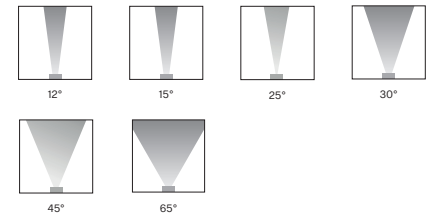

OPTIC OPTIONS

SYMMETRICAL