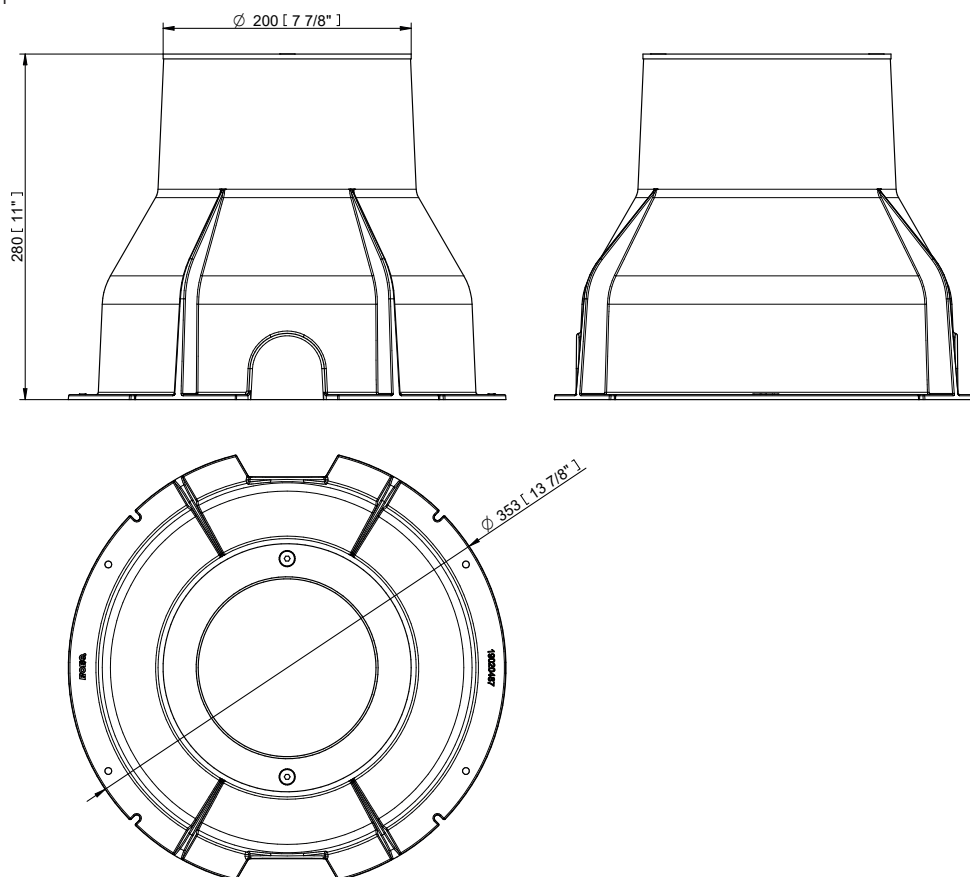

DIMENSIONS

with Round beveled Trim

with Square beveled Trim

DIMENSIONS

with Round flush Trim

CONTROL AND CONNECTION OPTIONS - CE

DALI

Example of ordering code: Lyrae S MC RGCW 12° DALI