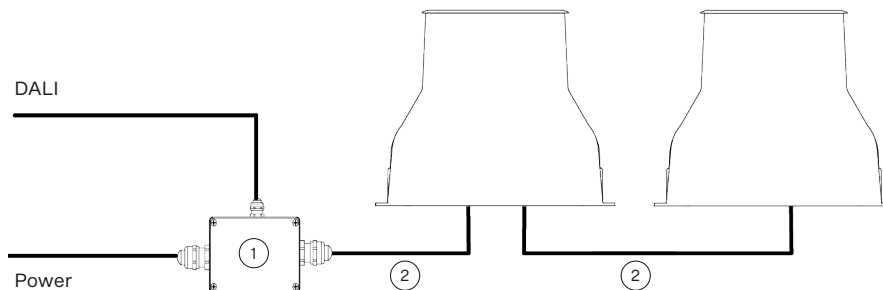

DIMENSIONS

with Round beveled Trim

with Square beveled Trim

DIMENSIONS

with Round flush Trim

CONTROL AND CONNECTION OPTIONS - CE

DALI

Example of ordering code: Lyrae S MC RGCW 12° DALI

Note: All Anolis cables must be in placed in protective conduit – not suitable for direct burial.

DMX or ETHERNET via E-BOX

- 1) Cable CE WCA (1305 3138)

Note: All Anolis cables must be in placed in protective conduit – not suitable for direct burial.

CONTROL AND CONNECTION OPTIONS - US

DALI

Example of ordering code: Lyrae S MC RGBCW 12° DALI

- 1) Junction Box
- 2) SJTW 5x 14AWG (13053336), black
or
Scope of Others

Note: All Anolis cables must be in placed in protective conduit – not suitable for direct burial.