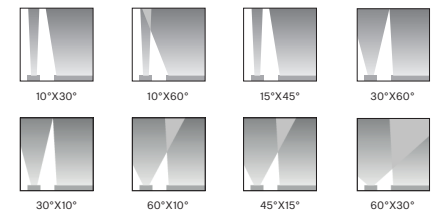

BI-SYMMETRICAL