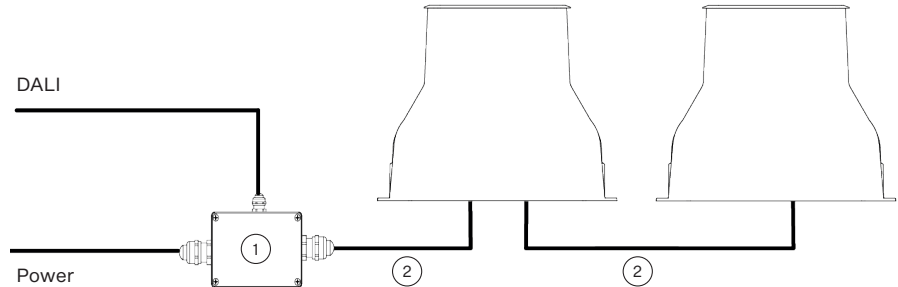

CONTROL AND CONNECTION OPTIONS - CE

DALI

Example of ordering code: Lyrae S MC RGCW 12° DALI

1) Junction Box
2) Hybrid Cable (1305 3693)
  or
  Scope of Others

Note: All Anolis cables must be in placed in protective conduit – not suitable for direct burial.