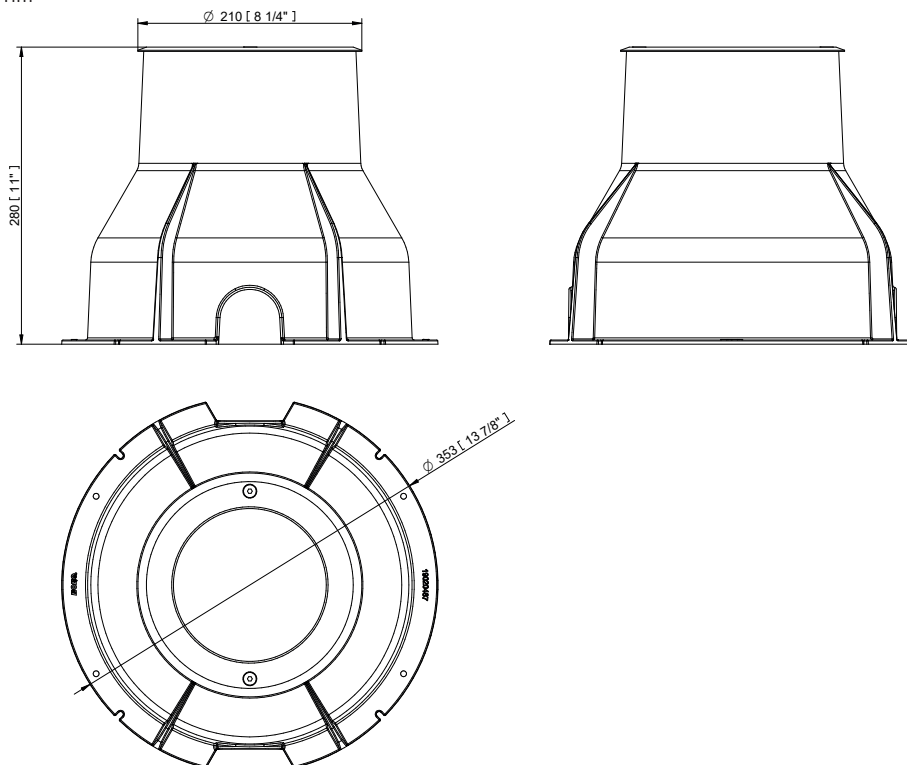

DIMENSIONS

with Round beveled Trim

with Square beveled Trim

DIMENSIONS

with Round flush Trim

CONTROL AND CONNECTION OPTIONS - CE

DALI

Example of ordering code: Lyrae S MC RGCW 12° DALI