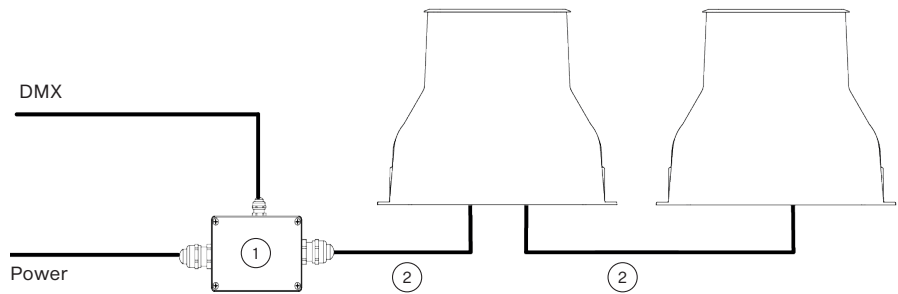

DMX

1) Junction Box
2) Cable (1305 1508)

Note: All Anolis cables must be in placed in protective conduit – not suitable for direct burial.