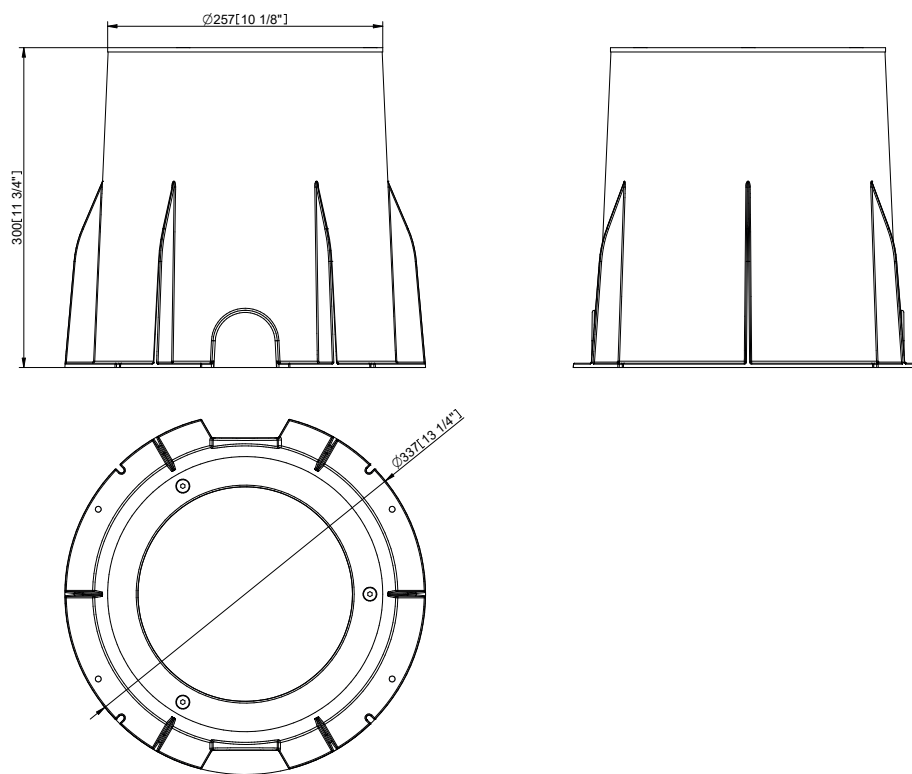

10°x30°

10°x60°

15°x45°

30°x60°

30°x10°

60°x10°

45°x15°

60°x30°

DIMENSIONS

with Round beveled Trim

with Square beveled Trim

with Round Flush Trim

CONTROL AND CONNECTION OPTIONS - CE

DALI

- 1) Junction Box for Calumma
- 2) Hybrid Cable (1305 3693)
or
Scope of Others

DMX