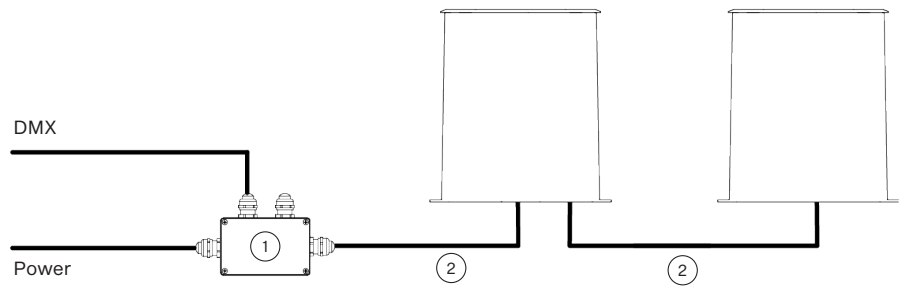

DIMENSIONS

with Round beveled Trim

with Square beveled Trim

with Round Flush Trim

CONTROL AND CONNECTION OPTIONS - CE

DALI

- 1) Junction Box for Calumma
- 2) Hybrid Cable (1305 3693)
or
Scope of Others

DMX

- 1) Junction Box for Calumma
- 2) Cable CE WCA (1305 3138)

DMX or ETHERNET via E-BOX

- 1) Cable CE WCA (1305 3138)

CONTROL AND CONNECTION OPTIONS - US

DALI

- 1) Junction Box for Calumma
- 2) SJTW 5x 14AWG (13053336), black
or
Cable SJTW 5x 14AWG (13053697), white
or
Scope of Others