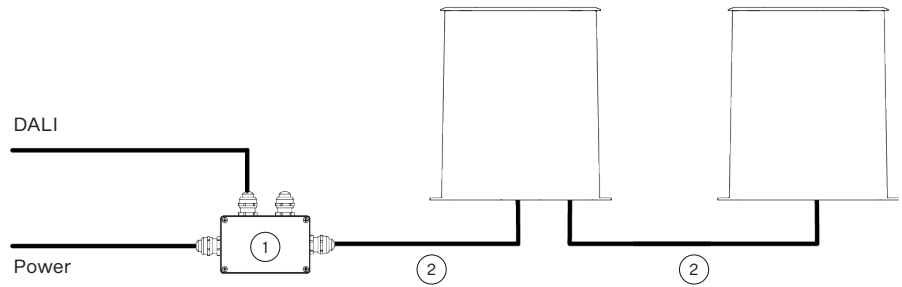

DIMENSIONS

with Round beveled Trim

with Square beveled Trim

with Round Flush Trim

CONTROL AND CONNECTION OPTIONS - CE

DALI

- 1) Junction Box for Calumma
- 2) Hybrid Cable (1305 3693)
or
Scope of Others

DMX

- 1) Junction Box for Calumma
- 2) Cable CE WCA (1305 3138)

DMX or ETHERNET via E-BOX

- 1) Cable CE WCA (1305 3138)

CONTROL AND CONNECTION OPTIONS - US

DALI

- 1) Junction Box for Calumma
- 2) SJTW 5x 14AWG (13053336), black
or
Cable SJTW 5x 14AWG (13053697), white
or
Scope of Others