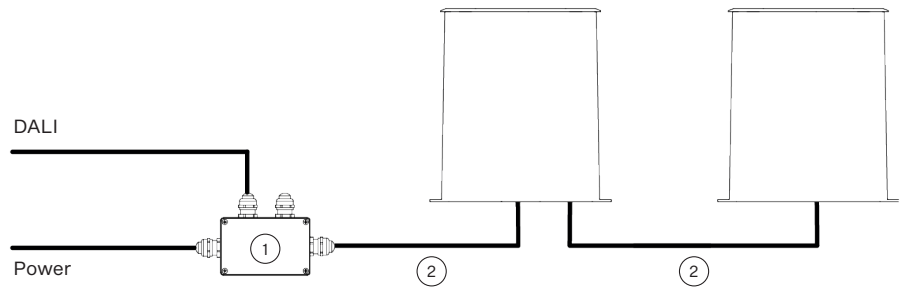

DIMENSIONS

with Round beveled Trim

with Square beveled Trim

with Round Flush Trim

CONTROL AND CONNECTION OPTIONS - CE

DALI

- 1) Junction Box for Calumma
- 2) Hybrid Cable (1305 3693)
or
Scope of Others

DMX

- 1) Junction Box for Calumma
- 2) Cable CE WCA (1305 3138)

DMX or ETHERNET via E-BOX

- 1) Cable CE WCA (1305 3138)

CONTROL AND CONNECTION OPTIONS - US

DALI

- 1) Junction Box for Calumma
- 2) SJTW 5x 14AWG (13053336), black
or
Cable SJTW 5x 14AWG (13053697), white
or
Scope of Others