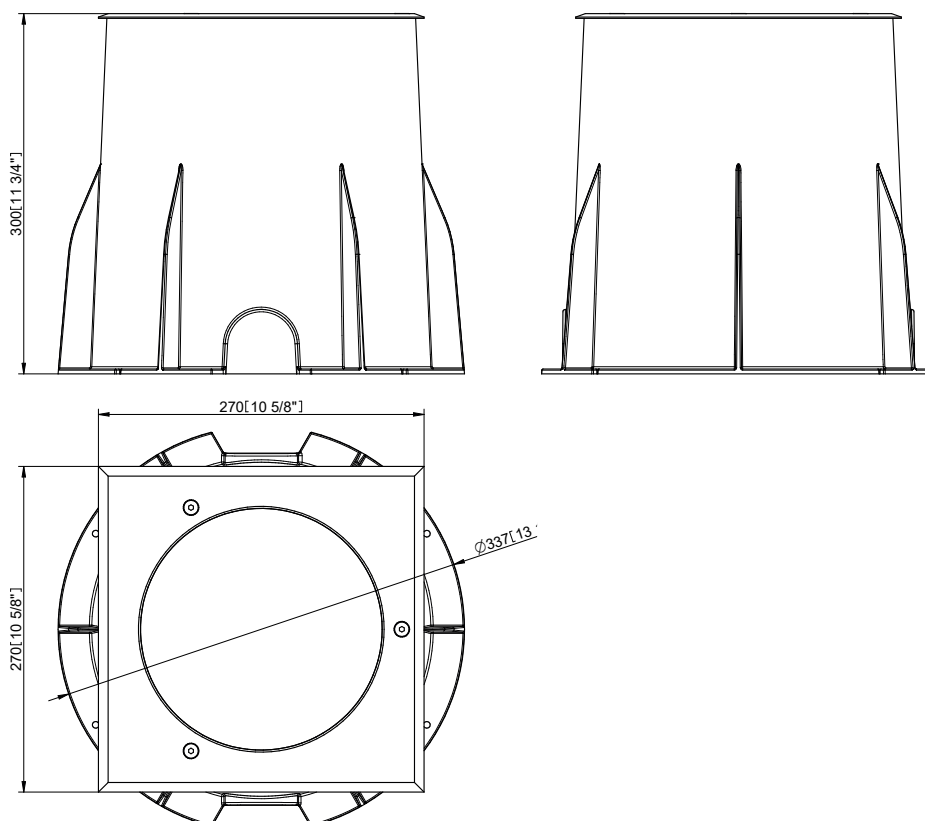

10°x30°

10°x60°

15°x45°

30°x60°

30°x10°

60°x10°

45°x15°

60°x30°

DIMENSIONS

with Round beveled Trim

with Square beveled Trim

with Round Flush Trim

CONTROL AND CONNECTION OPTIONS - CE

DALI

- 1) Junction Box for Calumma
- 2) Hybrid Cable (1305 3693)
or
Scope of Others

DMX