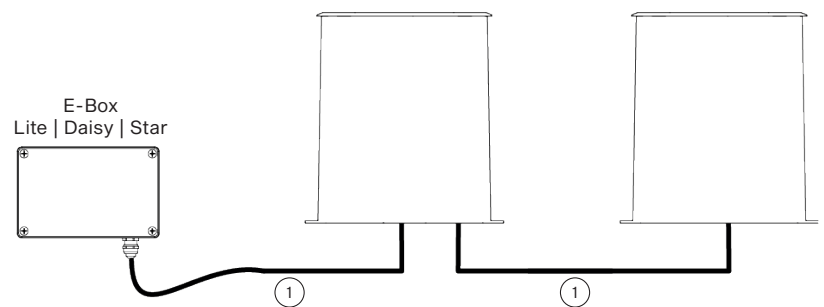

DIMENSIONS

with Round beveled Trim

with Square beveled Trim

with Round Flush Trim

CONTROL AND CONNECTION OPTIONS - CE

DALI

- 1) Junction Box for Calumma
- 2) Hybrid Cable (1305 3693)
or
Scope of Others

DMX

- 1) Junction Box for Calumma
- 2) Cable CE WCA (1305 3138)

DMX or ETHERNET via E-BOX

- 1) Cable CE WCA (1305 3138)

CONTROL AND CONNECTION OPTIONS - US

DALI

- 1) Junction Box for Calumma
- 2) SJTW 5x 14AWG (13053336), black
or
Cable SJTW 5x 14AWG (13053697), white
or
Scope of Others