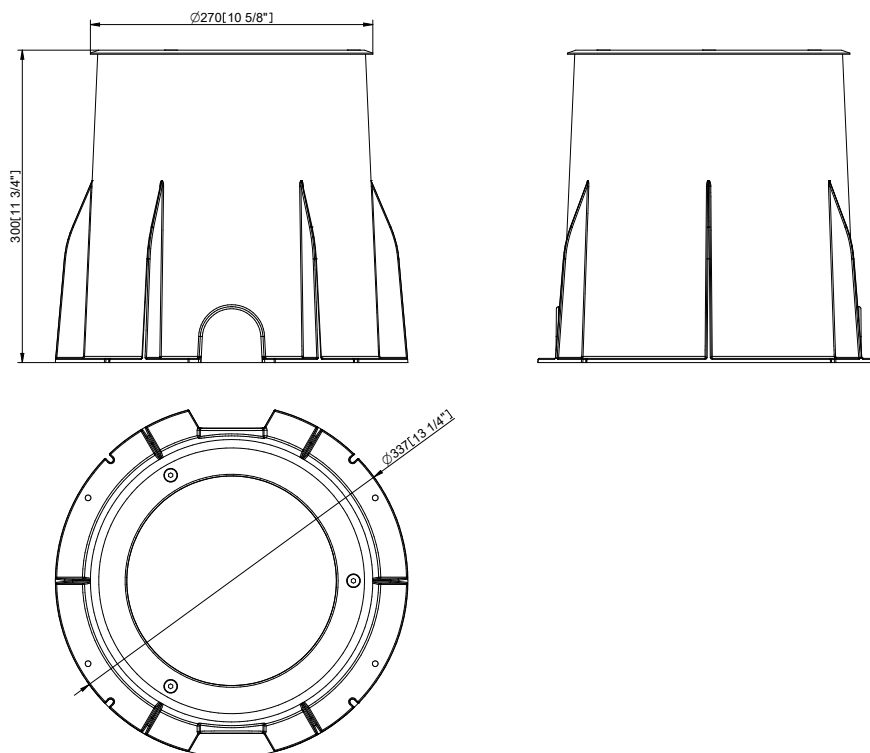

10°x30°

10°x60°

15°x45°

30°x60°

30°x10°

60°x10°

45°x15°

60°x30°

DIMENSIONS

with Round beveled Trim

with Square beveled Trim

with Round Flush Trim

CONTROL AND CONNECTION OPTIONS - CE

DALI

- 1) Junction Box for Calumma
- 2) Hybrid Cable (1305 3693)
or
Scope of Others

DMX