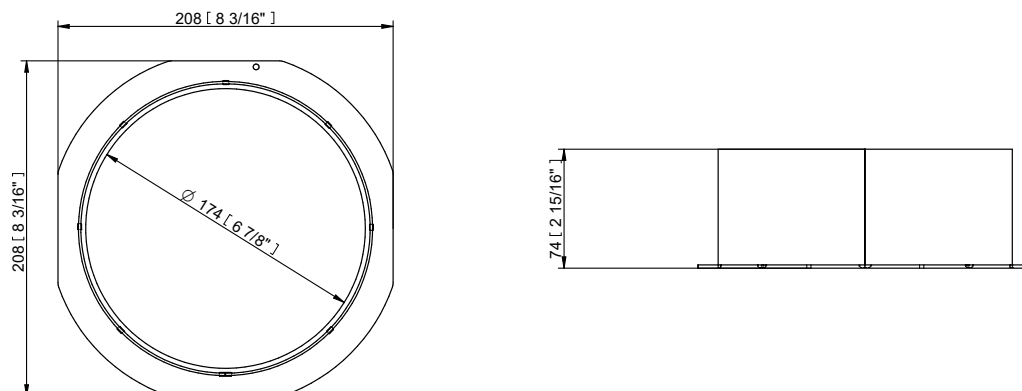

ACCESSORIES

Top Hat