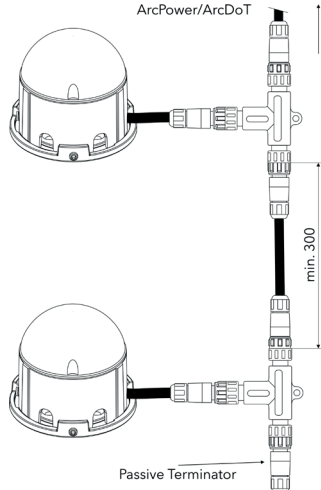

CONNECTION

ArcDots can be connected one by one with using connectors CGRBB-03BMMA-SL8001 and CGRBB-03BFFASL8001. T-connectors can be used in case if we need connect ArcDot indirectly one after another.

Example of connection

The minimum cable length of 0.3m between two T-connectors has to be kept in case that the pixel sorting is executed manually from the ArcPix Power menu.

Every ArcDot line has to be terminated with the passive terminator!