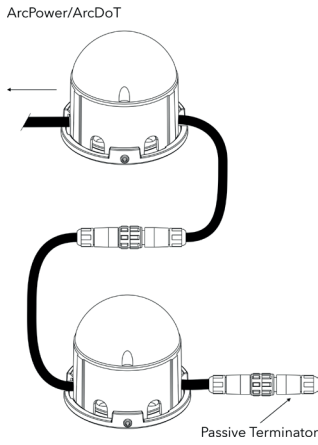

CONNECTION

ArcDots can be connected one by one with using connectors CGRBB-03BMMA-SL8001 and CGRBB-03BFFASL8001. T-connectors can be used in case if we need connect ArcDot indirectly one after another.

Example of connection

The minimum cable length of 0.3m between two T-connectors has to be kept in case that the pixel sorting is executed manually from the ArcPix Power menu.

Every ArcDot line has to be terminated with the passive terminator!