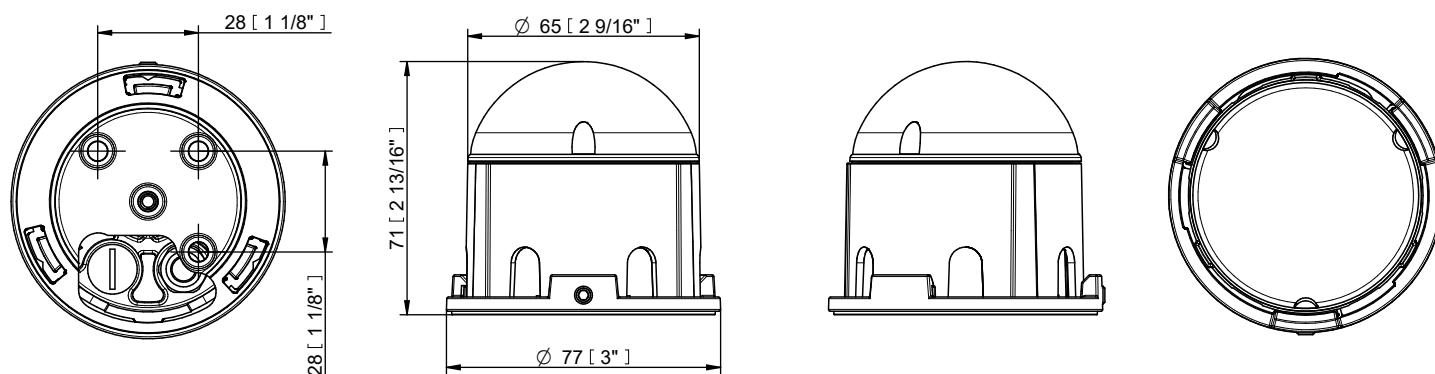

Connector CGRBB-03BMMA-SL8001 (Male)

DIMENSIONS

ArcDot