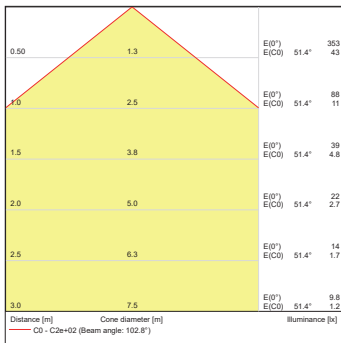

Power Consumption

5.5 W energy consumption provides excellent efficiency with low operating costs.

Physical

The durable cast aluminum body with opaque polycarbonate dome provides a compact, stylish and easy-to-mount solution. The fixtures physical dimensions are 77 × 71 mm (3.03 × 2.80 in) and it weighs 0.2 kg (0.44 lbs).

Example of connection

The minimum cable length of 0.3m between two T-connectors has to be kept in case that the pixel sorting is executed manually from the ArcPix Power menu.

Every ArcDot line has to be terminated with the passive terminator!

PROJECTED AREA

	m ²	ft ²
Front (rear)	0,004	0,046
Side	0,04	0,046
Top	0,005	0,05

PHOTOMETRIC DATA

ArcDot RGBCW Flat-Clear Glass

ArcDot RGBCW Frosted dome

ArcDot RGBCW Opaque dome