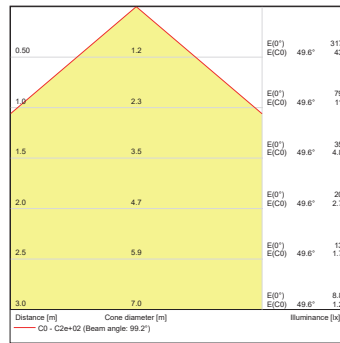

Power Consumption

5.5 W energy consumption provides excellent efficiency with low operating costs.

Physical

The durable cast aluminum body with opaque polycarbonate dome provides a compact, stylish and easy-to-mount solution. The fixtures physical dimensions are 77 × 71 mm (3.03 × 2.80 in) and it weighs 0.2 kg (0.44 lbs).

PROJECTED AREA

	m ²	ft ²
Front (rear)	0,004	0,046
Side	0,04	0,046
Top	0,005	0,05

PHOTOMETRIC DATA

ArcDot RGBCW Flat-Clear Glass

ArcDot RGBCW Frosted dome

ArcDot RGBCW Opaque dome