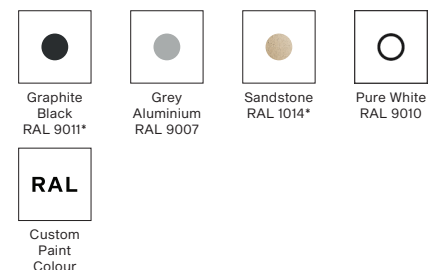

COLOURS

CONTROL & PROTOCOLS

STANDARD & SPECIFICATION

COLOUR TEMPERATURE

OPTIC OPTIONS

FINISH OPTIONS

* CLOSEST RAL TONE

ARCDOT SPECIFICATION