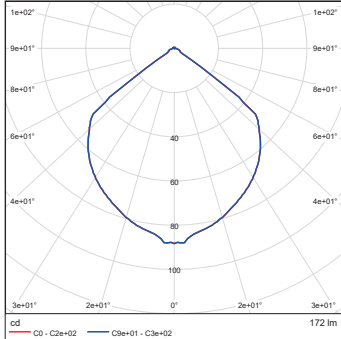

Power Consumption

5.5 W energy consumption provides excellent efficiency with low operating costs.

Physical

The durable cast aluminum body with opaque polycarbonate dome provides a compact, stylish and easy-to-mount solution. The fixtures physical dimensions are 77 × 71 mm (3.03 × 2.80 in) and it weighs 0.2 kg (0.44 lbs).

PHOTOMETRIC OVERVIEW

	Lumen Output (lm) - Clear Glass		
	RGBCW (6500 K)	RGBA	PW (3000 K)
Flat Clear Glass	172	152	141
Frosted Dome	207	183	169
Opaque dome	139	123	114

DIMENSIONS

ArcDot

ACCESSORIES

Cable Connection ArcDot 1 / 5 / 10 m

Example of connection

The minimum cable length of 0.3m between two T-connectors has to be kept in case that the pixel sorting is executed manually from the ArcPix Power menu.

Every ArcDot line has to be terminated with the passive terminator!

PROJECTED AREA

	m ²	ft ²
Front (rear)	0,004	0,046
Side	0,04	0,046
Top	0,005	0,05

PHOTOMETRIC DATA

ArcDot RGBCW Flat-Clear Glass

ArcDot RGBCW Frosted dome

ArcDot RGBCW Opaque dome