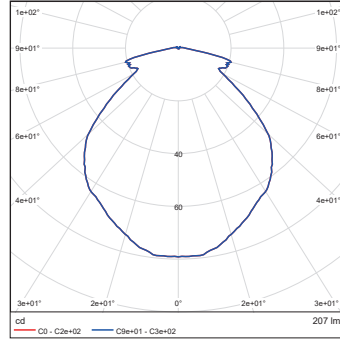

Power Consumption

5.5 W energy consumption provides excellent efficiency with low operating costs.

Physical

The durable cast aluminum body with opaque polycarbonate dome provides a compact, stylish and easy-to-mount solution. The fixtures physical dimensions are 77 × 71 mm (3.03 × 2.80 in) and it weighs 0.2 kg (0.44 lbs).

PHOTOMETRIC OVERVIEW

	Lumen Output (lm) - Clear Glass		
	RGBCW (6500 K)	RGBA	PW (3000 K)
Flat Clear Glass	172	152	141
Frosted Dome	207	183	169
Opaque dome	139	123	114

DIMENSIONS

ArcDot

ACCESSORIES

Cable Connection ArcDot 1 / 5 / 10 m

PROJECTED AREA

	m ²	ft ²
Front (rear)	0,004	0,046
Side	0,04	0,046
Top	0,005	0,05

PHOTOMETRIC DATA

ArcDot RGBCW Flat-Clear Glass

ArcDot RGBCW Frosted dome

ArcDot RGBCW Opaque dome