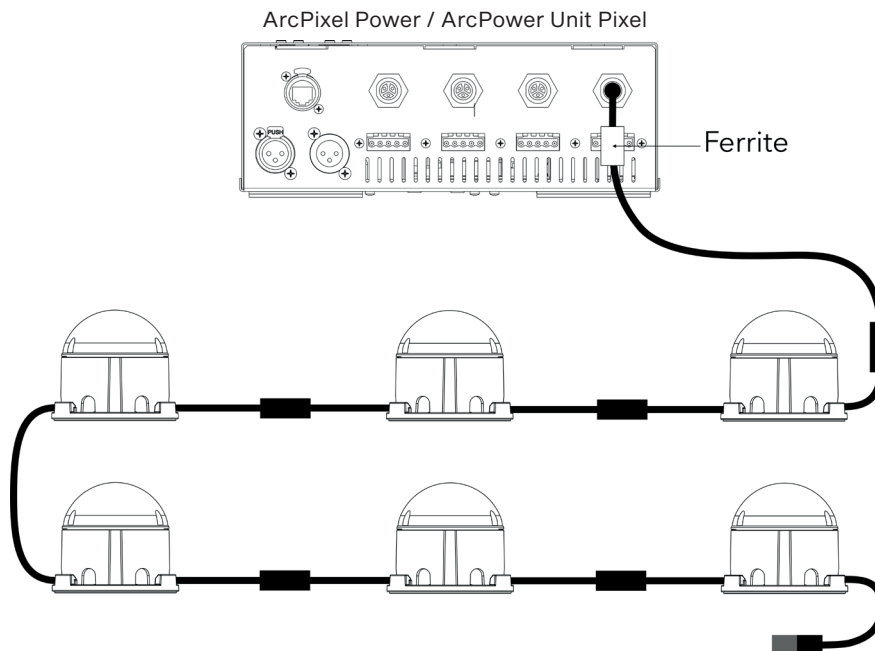

Connector T- CGRBA (3-pin)

Connector CGRBB-03BMMA-SL8001 (Male)

Connector CGRBB-03BFFA-SL8001 (Female)

Terminator Active

Terminator Passive - terminal part of ArcDot connection.

CONNECTION

ArcDots can be connected one by one with using connectors CGRBB-03BMMA-SL8001 and CGRBB-03BFFASL8001. T-connectors can be used in case if we need connect ArcDot indirectly one after another.

Example of connection

The minimum cable length of 0.3m between two T-connectors has to be kept in case that the pixel sorting is executed manually from the ArcPix Power menu.

Every ArcDot line has to be terminated with the passive terminator!