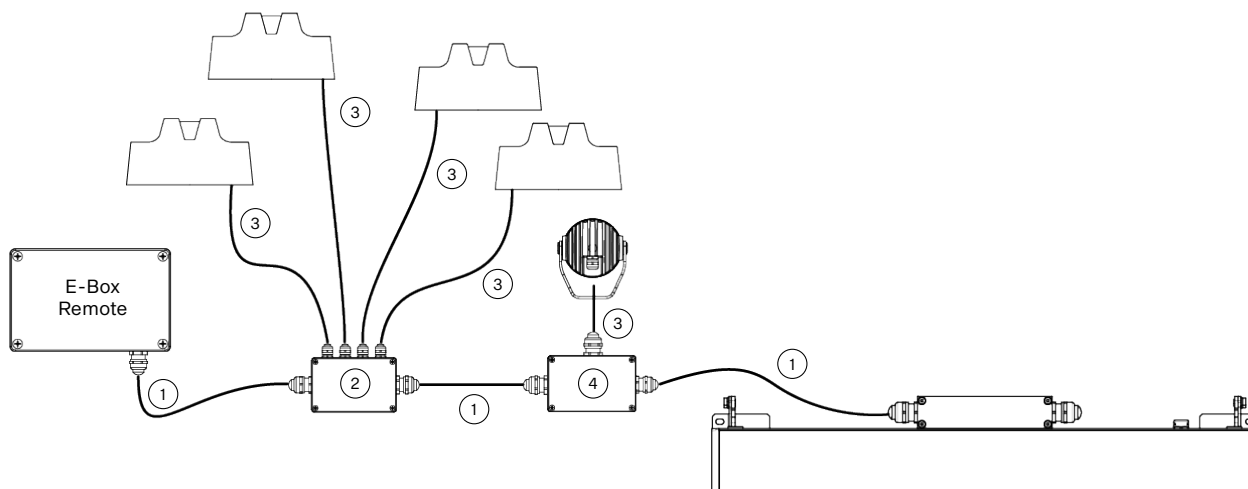

<b>ELECTRICAL</b>	Input Voltage	48 V DC	
	Typical Power Consumption	8 W	
<b>OPTICAL</b>	Light Source	High Power Single Chip LEDs	
	Colour Variants	RGBW (W 6500 K)	RGBA
	Beam Width	6°   10°   20°	
	Lumen Output Delivered	117 lm (@ RGBW, 6°)	
	Projected Lumen Maintenance	L90B10 >90.000 hrs, Ta = 25°C / 77°F	
<b>CONTROL</b>	Interface protocol	E-box Remote Range	
	E-Box Remote control protocol	USITT DMX512/RDM, ArtNet, MA Net, MA Net2, sACN, Kling-Net	
	Setting / addressing	E-Box Remote range	
	Connectivity & Power Supply	E-Box Remote range	
<b>PHYSICAL</b>	Diameter x Heigh	ø 107 x 58 mm (ø 4.2 x 2.3 in.)	
	Weight	0.45 kg   0.99 lbs	
	Housing	High Pressure Die-Cast Aluminium Body	
	Finish Options	Standard Colour - Graphite Black (RAL 9011)   Silver (RAL 9006)	
		Cost Option - Custom RAL   Harsh Environment (RAL 9016, RAL 9011)	
	Cables / Connections	<b>IN (standard, rear)</b> 1m cable, bare end (custom length on request)	
	Mounting Method	Surface or Ceiling Mount	
	Protection Factor	IP67 (IP66 Junction Box) / Suitable For Wet Locations	
	IK Rating	IK10	
	Cooling System	Convection	
	Operating Ambient Temperature	- 20 °C / +45 °C (-4 °F / +113 °F) <b>TBC</b>	
Operating Temperature	+75 °C @ Ambient +35 °C (167 °F @ Ambient 95 °F) <b>TBC</b>		
<b>CERTIFICATION</b>	Listings	ETL / cETL, CE, RoHS, UKCA	
<b>ACCESSORIES</b>	<b>Not Included items</b>		
		Junction Box Remote (1x Output)	
		Junction Box Remote (4x Output)	

**DIMENSION**

**POSSIBLE CONNECTION SCHEME**

**Via E-Box REMOTE**

- 1) SJTW 5x 14AWG (1305 3336)
- 2) Junction Box Remote (4x Output)
- 3) UL 20969 5x 20AWG (13053481), black or On request Cable SJTW 5x 20AWG (13053696), white
- 4) Junction Box Remote (1x Output)

**Via E-Box REMOTE (in combination with compatible luminaires)**

- 1) SJTW 5x 14AWG (1305 3336)
- 2) Junction Box Remote (4x Output)
- 3) UL 20969 5x 20AWG (13053481), black or On request Cable SJTW 5x 20AWG (13053696), white
- 4) Junction Box Remote (1x Output)