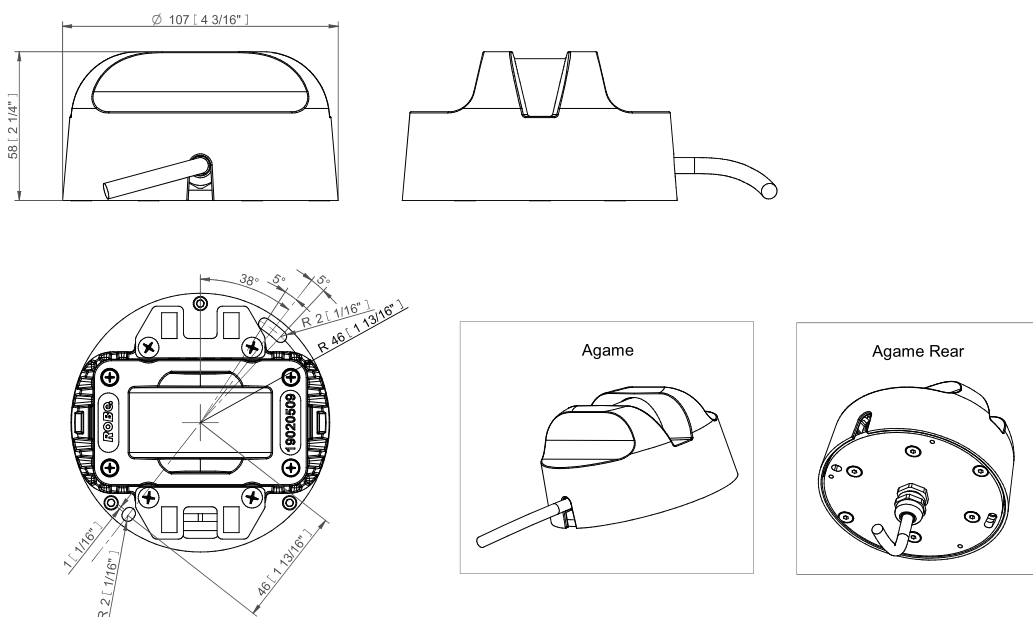

<b>ELECTRICAL</b>	Input Voltage	48 V DC	
	Typical Power Consumption	8 W	
<b>OPTICAL</b>	Light Source	High Power Single Chip LEDs	
	Colour Variants	RGBW (W 6500 K)	RGBA
	Beam Width	6°   10°   20°	
	Lumen Output Delivered	117 lm (@ RGBW, 6°)	
	Projected Lumen Maintenance	L90B10 >90.000 hrs, Ta = 25°C / 77°F	
<b>CONTROL</b>	Interface protocol	E-box Remote Range	
	E-Box Remote control protocol	USITT DMX512/RDM, ArtNet, MA Net, MA Net2, sACN, Kling-Net	
	Setting / addressing	E-Box Remote range	
	Connectivity & Power Supply	E-Box Remote range	
<b>PHYSICAL</b>	Diameter x Heigh	ø 107 x 58 mm (ø 4.2 x 2.3 in.)	
	Weight	0.45 kg   0.99 lbs	
	Housing	High Pressure Die-Cast Aluminium Body	
	Finish Options	Standard Colour - Graphite Black (RAL 9011)   Silver (RAL 9006)	
		Cost Option - Custom RAL   Harsh Environment (RAL 9016, RAL 9011)	
	Cables / Connections	<b>IN (standard, rear)</b> 1m cable, bare end (custom length on request)	
	Mounting Method	Surface or Ceiling Mount	
	Protection Factor	IP67 (IP66 Junction Box) / Suitable For Wet Locations	
	IK Rating	IK10	
	Cooling System	Convection	
	Operating Ambient Temperature	- 20 °C / +45 °C (-4 °F / +113 °F) <b>TBC</b>	
Operating Temperature	+75 °C @ Ambient +35 °C (167 °F @ Ambient 95 °F) <b>TBC</b>		
<b>CERTIFICATION</b>	Listings	ETL / cETL, CE, RoHS, UKCA	
<b>ACCESSORIES</b>	<b>Not Included items</b>		
		Junction Box Remote (1x Output)	
		Junction Box Remote (4x Output)	

**DIMENSION**

**POSSIBLE CONNECTION SCHEME**

**Via E-Box REMOTE**

- 1) SJTW 5x 14AWG (1305 3336)
- 2) Junction Box Remote (4x Output)
- 3) UL 20969 5x 20AWG (13053481), black or On request Cable SJTW 5x 20AWG (13053696), white
- 4) Junction Box Remote (1x Output)