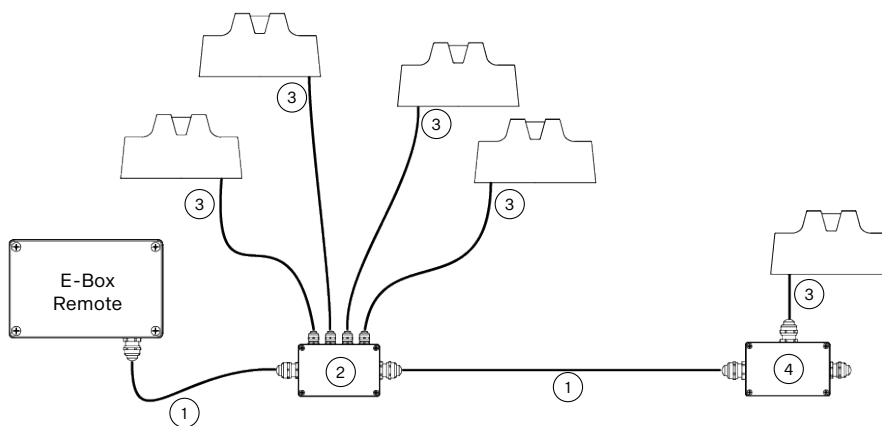

<b>ELECTRICAL</b>	Input Voltage	48 V DC	
	Typical Power Consumption	8 W	
<b>OPTICAL</b>	Light Source	High Power Single Chip LEDs	
	Colour Variants	RGBW (W 6500 K)	RGBA
	Beam Width	6°   10°   20°	
	Lumen Output Delivered	117 lm (@ RGBW, 6°)	
	Projected Lumen Maintenance	L90B10 >90.000 hrs, Ta = 25°C / 77°F	
<b>CONTROL</b>	Interface protocol	E-box Remote Range	
	E-Box Remote control protocol	USITT DMX512/RDM, ArtNet, MA Net, MA Net2, sACN, Kling-Net	
	Setting / addressing	E-Box Remote range	
	Connectivity & Power Supply	E-Box Remote range	
<b>PHYSICAL</b>	Diameter x Heigh	ø 107 x 58 mm (ø 4.2 x 2.3 in.)	
	Weight	0.45 kg   0.99 lbs	
	Housing	High Pressure Die-Cast Aluminium Body	
	Finish Options	Standard Colour - Graphite Black (RAL 9011)   Silver (RAL 9006)	
		Cost Option - Custom RAL   Harsh Environment (RAL 9016, RAL 9011)	
	Cables / Connections	<b>IN (standard, rear)</b> 1m cable, bare end (custom length on request)	
	Mounting Method	Surface or Ceiling Mount	
	Protection Factor	IP67 (IP66 Junction Box) / Suitable For Wet Locations	
	IK Rating	IK10	
	Cooling System	Convection	
	Operating Ambient Temperature	- 20 °C / +45 °C (-4 °F / +113 °F) <b>TBC</b>	
Operating Temperature	+75 °C @ Ambient +35 °C (167 °F @ Ambient 95 °F) <b>TBC</b>		
<b>CERTIFICATION</b>	Listings	ETL / cETL, CE, RoHS, UKCA	
<b>ACCESSORIES</b>	<b>Not Included items</b>		
		Junction Box Remote (1x Output)	
		Junction Box Remote (4x Output)	

**DIMENSION**

**POSSIBLE CONNECTION SCHEME**

**Via E-Box REMOTE**

- 1) SJTW 5x 14AWG (1305 3336)
- 2) Junction Box Remote (4x Output)
- 3) UL 20969 5x 20AWG (13053481), black or On request Cable SJTW 5x 20AWG (13053696), white
- 4) Junction Box Remote (1x Output)

**Via E-Box REMOTE (in combination with compatible luminaires)**

- 1) SJTW 5x 14AWG (1305 3336)
- 2) Junction Box Remote (4x Output)
- 3) UL 20969 5x 20AWG (13053481), black or On request Cable SJTW 5x 20AWG (13053696), white
- 4) Junction Box Remote (1x Output)