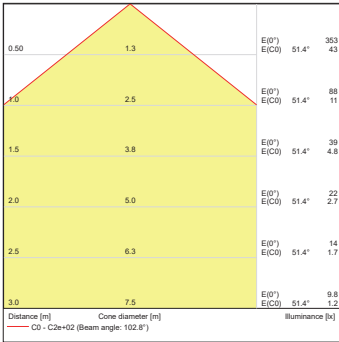

Power Consumption

5.5 W energy consumption provides excellent efficiency with low operating costs.

Physical

The durable cast aluminum body with opaque polycarbonate dome provides a compact, stylish and easy-to-mount solution. The fixtures physical dimensions are 77 × 71 mm (3.03 × 2.80 in) and it weighs 0.2 kg (0.44 lbs).

Example of connection

The minimum cable length of 0.3m between two T-connectors has to be kept in case that the pixel sorting is executed manually from the ArcPix Power menu.

Every ArcDot line has to be terminated with the passive terminator!

PROJECTED AREA

	m ²	ft ²
Front (rear)	0,004	0,046
Side	0,04	0,046
Top	0,005	0,05

PHOTOMETRIC DATA

ArcDot RGBCW Flat-Clear Glass

ArcDot RGBCW Frosted dome

ArcDot RGBCW Opaque dome