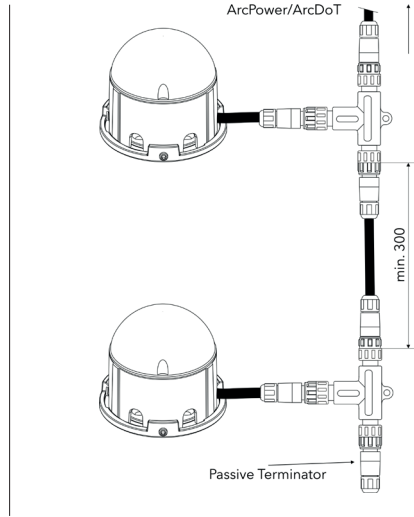

Power Consumption

5.5 W energy consumption provides excellent efficiency with low operating costs.

Physical

The durable cast aluminum body with opaque polycarbonate dome provides a compact, stylish and easy-to-mount solution. The fixtures physical dimensions are 77 × 71 mm (3.03 × 2.80 in) and it weighs 0.2 kg (0.44 lbs).

PHOTOMETRIC OVERVIEW

	Lumen Output (lm) - Clear Glass		
	RGBCW (6500 K)	RGBA	PW (3000 K)
Flat Clear Glass	172	152	141
Frosted Dome	207	183	169
Opaque dome	139	123	114

DIMENSIONS

ArcDot

ACCESSORIES

Cable Connection ArcDot 1 / 5 / 10 m

Connector T- CGRBA (3-pin)

Connector CGRBB-03BMMA-SL8001 (Male)

Connector CGRBB-03BFFA-SL8001 (Female)

Terminator Active

Terminator Passive - terminal part of ArcDot connection.

CONNECTION

ArcDots can be connected one by one with using connectors CGRBB-03BMMA-SL8001 and CGRBB-03BFFASL8001. T-connectors can be used in case if we need connect ArcDot indirectly one after another.

Example of connection

The minimum cable length of 0.3m between two T-connectors has to be kept in case that the pixel sorting is executed manually from the ArcPix Power menu.

Every ArcDot line has to be terminated with the passive terminator!