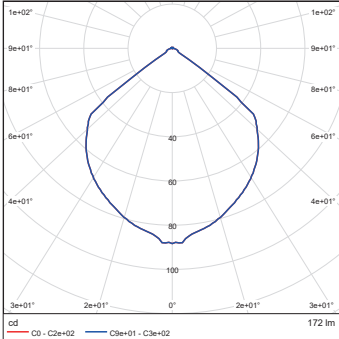

Power Consumption

5.5 W energy consumption provides excellent efficiency with low operating costs.

Physical

The durable cast aluminum body with opaque polycarbonate dome provides a compact, stylish and easy-to-mount solution. The fixtures physical dimensions are 77 × 71 mm (3.03 × 2.80 in) and it weighs 0.2 kg (0.44 lbs).

PHOTOMETRIC OVERVIEW

	Lumen Output (lm) - Clear Glass		
	RGBCW (6500 K)	RGBA	PW (3000 K)
Flat Clear Glass	172	152	141
Frosted Dome	207	183	169
Opaque dome	139	123	114

DIMENSIONS

ArcDot

ACCESSORIES

Cable Connection ArcDot 1 / 5 / 10 m

Example of connection

The minimum cable length of 0.3m between two T-connectors has to be kept in case that the pixel sorting is executed manually from the ArcPix Power menu.

Every ArcDot line has to be terminated with the passive terminator!

PROJECTED AREA

	m ²	ft ²
Front (rear)	0,004	0,046
Side	0,04	0,046
Top	0,005	0,05

PHOTOMETRIC DATA

ArcDot RGBCW Flat-Clear Glass

ArcDot RGBCW Frosted dome

ArcDot RGBCW Opaque dome