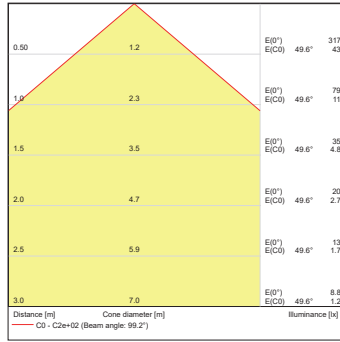

Power Consumption

5.5 W energy consumption provides excellent efficiency with low operating costs.

Physical

The durable cast aluminum body with opaque polycarbonate dome provides a compact, stylish and easy-to-mount solution. The fixtures physical dimensions are 77 × 71 mm (3.03 × 2.80 in) and it weighs 0.2 kg (0.44 lbs).

PROJECTED AREA

	m ²	ft ²
Front (rear)	0,004	0,046
Side	0,04	0,046
Top	0,005	0,05

PHOTOMETRIC DATA

ArcDot RGBCW Flat-Clear Glass

ArcDot RGBCW Frosted dome

ArcDot RGBCW Opaque dome