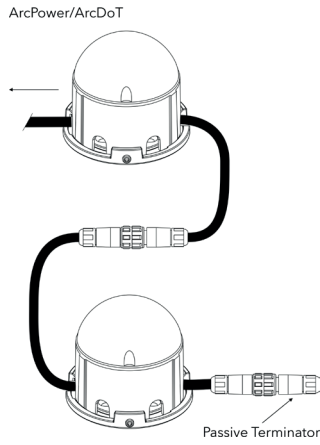

Power Consumption

5.5 W energy consumption provides excellent efficiency with low operating costs.

Physical

The durable cast aluminum body with opaque polycarbonate dome provides a compact, stylish and easy-to-mount solution. The fixtures physical dimensions are 77 × 71 mm (3.03 × 2.80 in) and it weighs 0.2 kg (0.44 lbs).

PHOTOMETRIC OVERVIEW

	Lumen Output (lm) - Clear Glass		
	RGBCW (6500 K)	RGBA	PW (3000 K)
Flat Clear Glass	172	152	141
Frosted Dome	207	183	169
Opaque dome	139	123	114

DIMENSIONS

ArcDot

ACCESSORIES

Cable Connection ArcDot 1 / 5 / 10 m

Connector T- CGRBA (3-pin)

Connector CGRBB-03BMMA-SL8001 (Male)

Connector CGRBB-03BFFA-SL8001 (Female)

Terminator Active

Terminator Passive - terminal part of ArcDot connection.

CONNECTION

ArcDots can be connected one by one with using connectors CGRBB-03BMMA-SL8001 and CGRBB-03BFFASL8001. T-connectors can be used in case if we need connect ArcDot indirectly one after another.

Example of connection

The minimum cable length of 0.3m between two T-connectors has to be kept in case that the pixel sorting is executed manually from the ArcPix Power menu.

Every ArcDot line has to be terminated with the passive terminator!