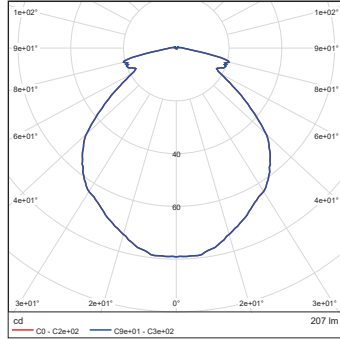

Power Consumption

5.5 W energy consumption provides excellent efficiency with low operating costs.

Physical

The durable cast aluminum body with opaque polycarbonate dome provides a compact, stylish and easy-to-mount solution. The fixtures physical dimensions are 77 × 71 mm (3.03 × 2.80 in) and it weighs 0.2 kg (0.44 lbs).

PHOTOMETRIC OVERVIEW

	Lumen Output (lm) - Clear Glass		
	RGBCW (6500 K)	RGBA	PW (3000 K)
Flat Clear Glass	172	152	141
Frosted Dome	207	183	169
Opaque dome	139	123	114

DIMENSIONS

ArcDot

ACCESSORIES

Cable Connection ArcDot 1 / 5 / 10 m

Example of connection

The minimum cable length of 0.3m between two T-connectors has to be kept in case that the pixel sorting is executed manually from the ArcPix Power menu.

Every ArcDot line has to be terminated with the passive terminator!

PROJECTED AREA

	m ²	ft ²
Front (rear)	0,004	0,046
Side	0,04	0,046
Top	0,005	0,05

PHOTOMETRIC DATA

ArcDot RGBCW Flat-Clear Glass

ArcDot RGBCW Frosted dome

ArcDot RGBCW Opaque dome