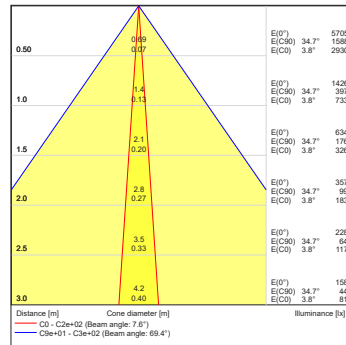

ArcSource Outdoor 4MC RGBCW
7dg x 60dg