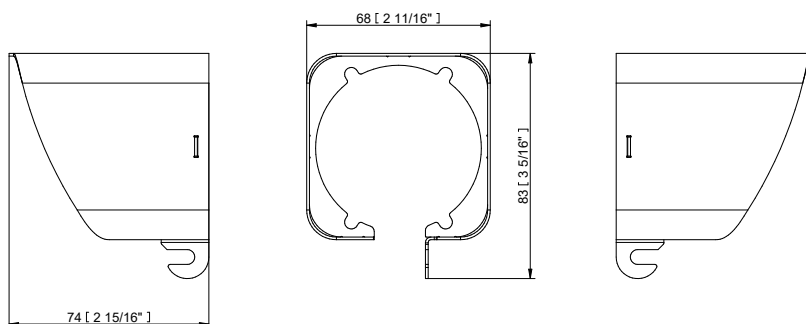

BI-SYMMETRICAL BEAM ANGLES

Bi-symmetrical: 7°x30°, 7°x60°, 35°x70°, 10°x90°

Bi-symmetrical: 30°x7°, 60°x7°, 70°x35°, 90°x10°

PHOTOMETRIC DATA

ArcSource Outdoor 4MC RGBCW 7dg

ArcSource Outdoor 4MC RGBCW 13dg

ArcSource Outdoor 4MC RGBCW
7dg x 60dg

ArcSource Outdoor 4MC RGBCW
10dg x 90dg

ArcSource Outdoor 4MC RGBCW
35dg x 70dg

ArcSource Outdoor 4MC RGBCW
30dg x 7dg

ArcSource Outdoor 4MC RGBCW
60dg x 7dg

ArcSource Outdoor 4MC RGBCW
90dg x 10dg

ArcSource Outdoor 4MC RGBCW
70dg x 35dg

ACCESSORIES FOR ARCSOURCE OUTDOOR 4MC

Top Hat

Half Top Hat

Floor Stand

Pipe Clamp

Adaptor Stand 100mm

Twin Wall Cover (Flat / Round)