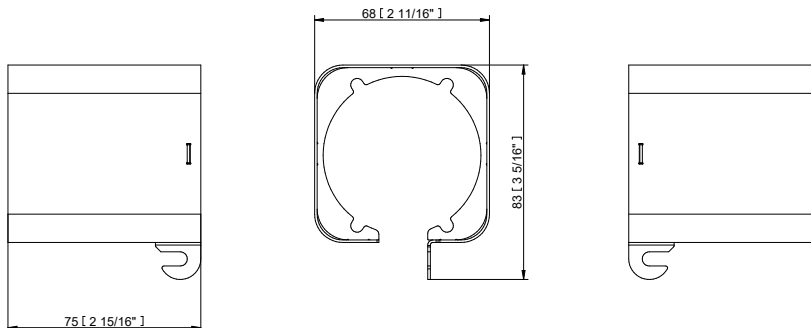

ACCESSORIES FOR ARCSOURCE OUTDOOR 4MC

Top Hat