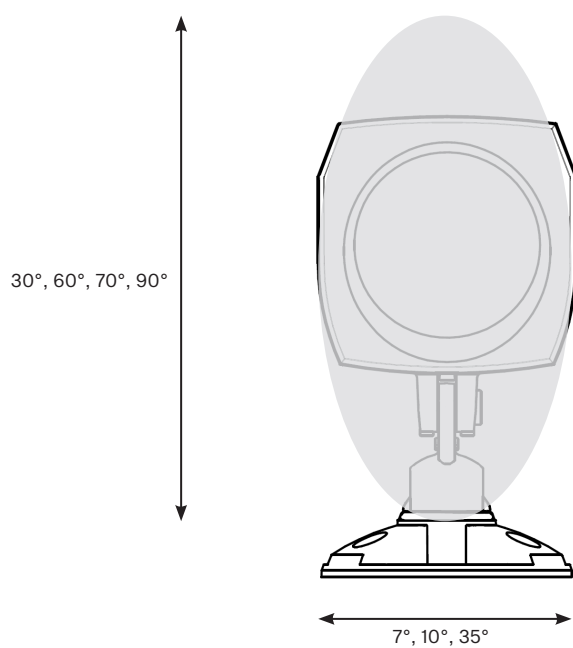

Projected Lumen Maintenance

The projected lumen maintenance is 90,000 hours (L90B10).

Power Consumption

10W energy consumption provides excellent efficiency at low operating costs.

Physical

The durable cast aluminum body with a lens covered by tempered glass provides a stylish, compact lighting solution with IP67 certification. The fixture's physical dimensions are 64 x 145 x 90 mm (2.52 x 5.71 x 3.54 in) and it weighs 0.43 kg (0.95 lbs).

13°

20°

30°

40°

60°

90°

BI-SYMMETRICAL

7°x30°

DIMENSIONS

PHOTOMETRIC OVERVIEW

	Lumen Output (lm)		
	RGBCW (W 6500 K)	RGBA	WW (W 3000 K)
7°	305	269	305
13°	305	269	305
20°	301	266	301
30°	300	265	300
40°	299	264	299
60°	298	263	298
90°	291	257	291
7° x 30°, 30° x 7°	293	259	293
7° x 60°, 60° x 7°	289	255	289
35° x 70°, 70° x 35°	292	258	292
10° x 90°, 90° x 10°	272	240	272

BI-SYMMETRICAL BEAM ANGLES

Bi-symmetrical: 7°x30°, 7°x60°, 35°x70°, 10°x90°

Bi-symmetrical: 30°x7°, 60°x7°, 70°x35°, 90°x10°

PHOTOMETRIC DATA

ArcSource Outdoor 4MC RGBCW 7dg

ArcSource Outdoor 4MC RGBCW 13dg