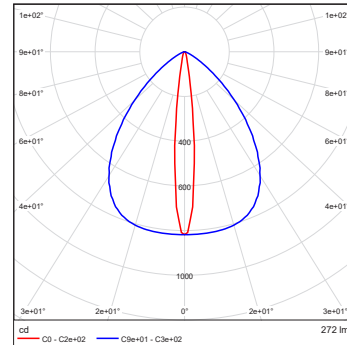

ArcSource Outdoor 4MC RGBCW
10dg x 90dg