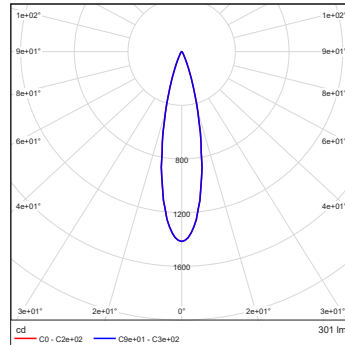

ArcSource Outdoor 4MC RGBCW 20dg