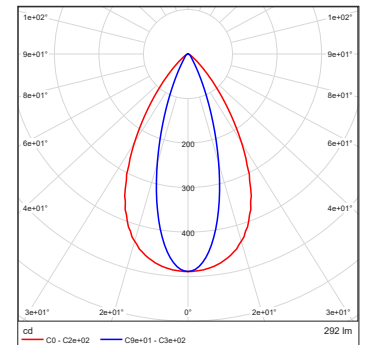

ArcSource Outdoor 4MC RGBCW
70dg x 35dg