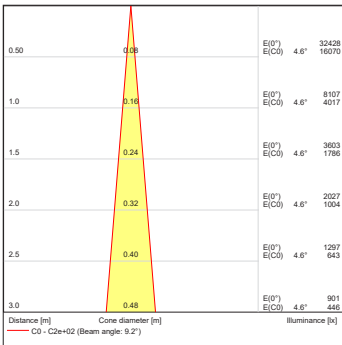

Projected Lumen Maintenance

The projected lumen maintenance is 90,000 hours (L90B10).

Power Consumption

10W energy consumption provides excellent efficiency at low operating costs.

Physical

The durable cast aluminum body with a lens covered by tempered glass provides a stylish, compact lighting solution with IP67 certification. The fixture's physical dimensions are 64 x 145 x 90 mm (2.52 x 5.71 x 3.54 in) and it weighs 0.43 kg (0.95 lbs).

DIMENSIONS

PHOTOMETRIC OVERVIEW

	Lumen Output (lm)		
	RGBCW (W 6500 K)	RGBA	WW (W 3000 K)
7°	305	269	305
13°	305	269	305
20°	301	266	301
30°	300	265	300
40°	299	264	299
60°	298	263	298
90°	291	257	291
7° x 30°, 30° x 7°	293	259	293
7° x 60°, 60° x 7°	289	255	289
35° x 70°, 70° x 35°	292	258	292
10° x 90°, 90° x 10°	272	240	272

BI-SYMMETRICAL BEAM ANGLES

Bi-symmetrical: 7°x30°, 7°x60°, 35°x70°, 10°x90°

Bi-symmetrical: 30°x7°, 60°x7°, 70°x35°, 90°x10°

PHOTOMETRIC DATA

ArcSource Outdoor 4MC RGBCW 7dg

ArcSource Outdoor 4MC RGBCW 13dg

ArcSource Outdoor 4MC RGBCW 20dg

ArcSource Outdoor 4MC RGBCW 30dg

ArcSource Outdoor 4MC RGBCW 40dg

ArcSource Outdoor 4MC RGBCW 60dg

ArcSource Outdoor 4MC RGBCW 90dg

PHOTOMETRIC DATA

ArcSource Outdoor 4MC RGBCW
7dg x 30dg