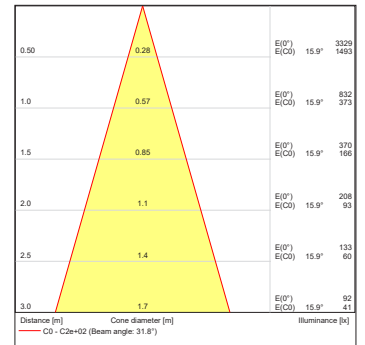

ArcSource Outdoor 4MC RGBCW 30dg