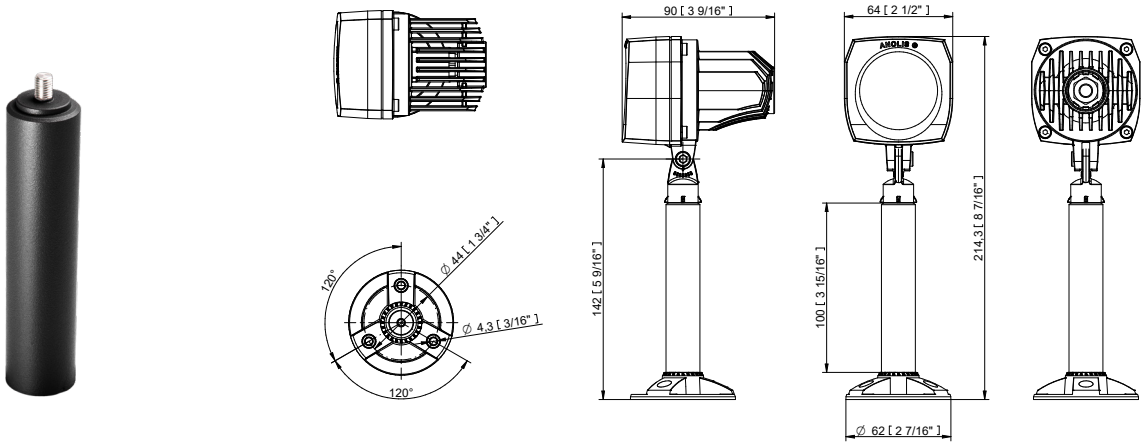

Projected Lumen Maintenance

The projected lumen maintenance is 90,000 hours (L90B10).

Power Consumption

10W energy consumption provides excellent efficiency at low operating costs.

Physical

The durable cast aluminum body with a lens covered by tempered glass provides a stylish, compact lighting solution with IP67 certification. The fixture's physical dimensions are 64 x 145 x 90 mm (2.52 x 5.71 x 3.54 in) and it weighs 0.43 kg (0.95 lbs).

ArcSource Outdoor 4MC RGBCW
70dg x 35dg

ACCESSORIES FOR ARCSOURCE OUTDOOR 4MC

Top Hat

Half Top Hat

Floor Stand

Pipe Clamp

Adaptor Stand 100mm

Twin Wall Cover (Flat / Round)