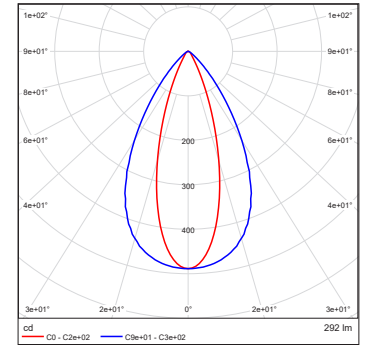

ArcSource Outdoor 4MC RGBCW
35dg x 70dg