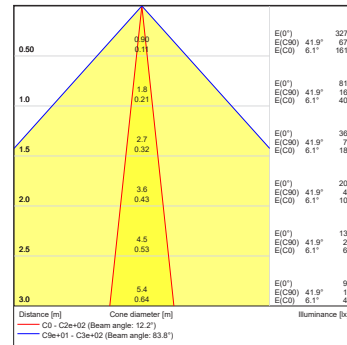

ArcSource Outdoor 4MC RGBCW
10dg x 90dg