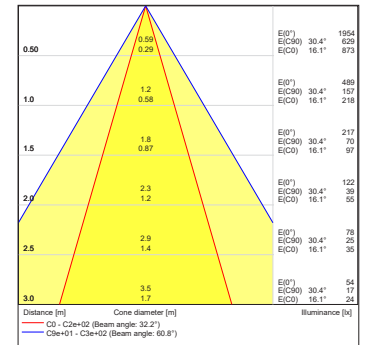

ArcSource Outdoor 4MC RGBCW
35dg x 70dg