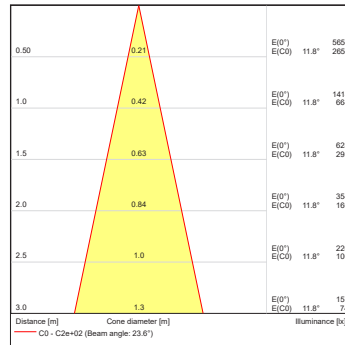

ArcSource Outdoor 4MC RGBCW 30dg