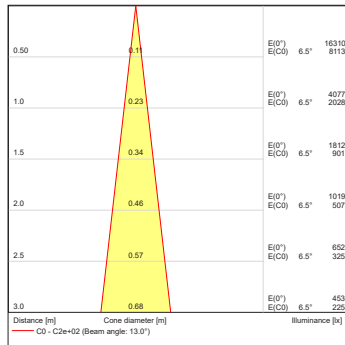

ArcSource Outdoor 4MC RGBCW 30dg