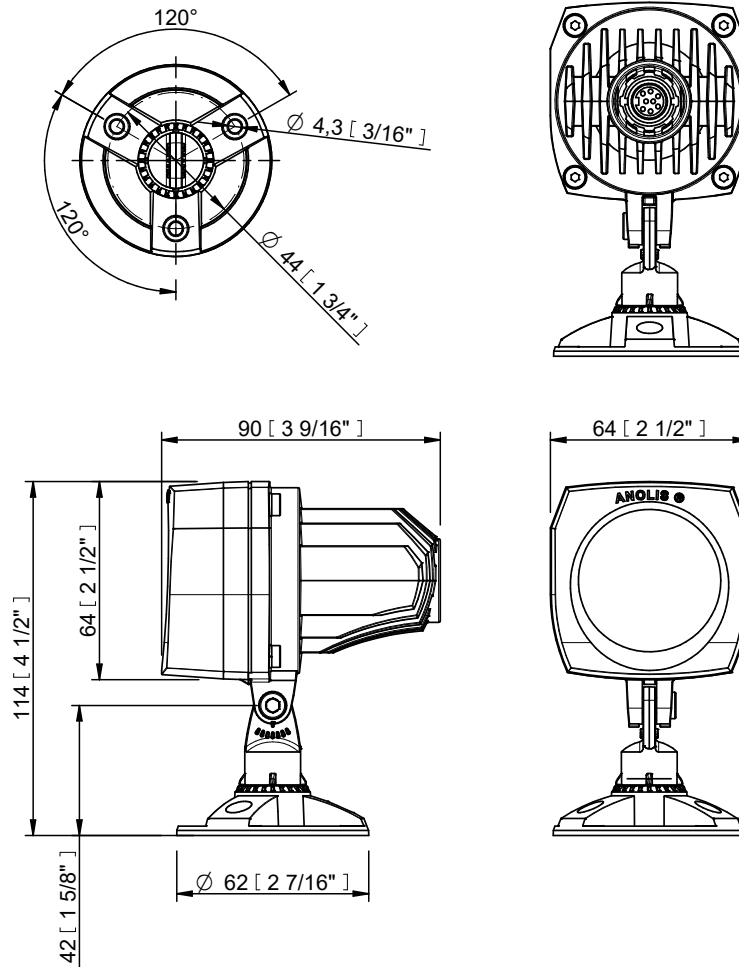

Projected Lumen Maintenance

The projected lumen maintenance is 90,000 hours (L90B10).

Power Consumption

10W energy consumption provides excellent efficiency at low operating costs.

Physical

The durable cast aluminum body with a lens covered by tempered glass provides a stylish, compact lighting solution with IP67 certification. The fixture's physical dimensions are 64 x 145 x 90 mm (2.52 x 5.71 x 3.54 in) and it weighs 0.43 kg (0.95 lbs).

13°

20°

30°

40°

60°

90°

BI-SYMMETRICAL

7°x30°

DIMENSIONS

PHOTOMETRIC OVERVIEW

	Lumen Output (lm)		
	RGBCW (W 6500 K)	RGBA	WW (W 3000 K)
7°	305	269	305
13°	305	269	305
20°	301	266	301
30°	300	265	300
40°	299	264	299
60°	298	263	298
90°	291	257	291
7° x 30°, 30° x 7°	293	259	293
7° x 60°, 60° x 7°	289	255	289
35° x 70°, 70° x 35°	292	258	292
10° x 90°, 90° x 10°	272	240	272

BI-SYMMETRICAL BEAM ANGLES

Bi-symmetrical: 7°x30°, 7°x60°, 35°x70°, 10°x90°

Bi-symmetrical: 30°x7°, 60°x7°, 70°x35°, 90°x10°

PHOTOMETRIC DATA

ArcSource Outdoor 4MC RGBCW 7dg

ArcSource Outdoor 4MC RGBCW 13dg