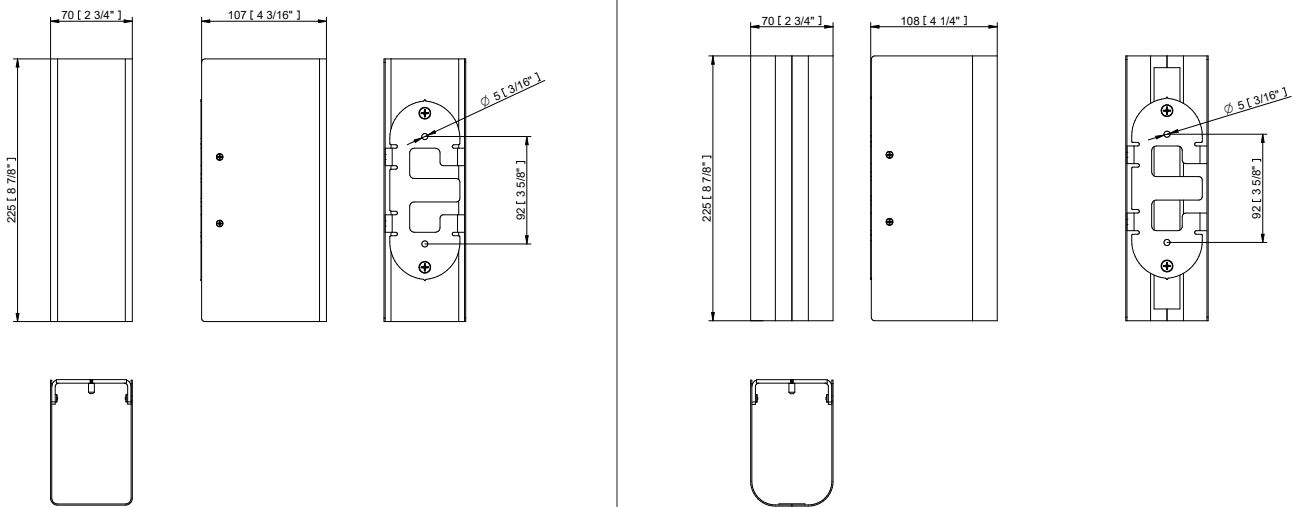

BI-SYMMETRICAL BEAM ANGLES

Bi-symmetrical: 7°x30°, 7°x60°, 35°x70°, 10°x90°

Bi-symmetrical: 30°x7°, 60°x7°, 70°x35°, 90°x10°

PHOTOMETRIC DATA

ArcSource Outdoor 4MC RGBCW 7dg

ArcSource Outdoor 4MC RGBCW 13dg

ArcSource Outdoor 4MC RGBCW
70dg x 35dg

ACCESSORIES FOR ARCSOURCE OUTDOOR 4MC

Top Hat

Half Top Hat

Floor Stand

Pipe Clamp

Adaptor Stand 100mm

Twin Wall Cover (Flat / Round)