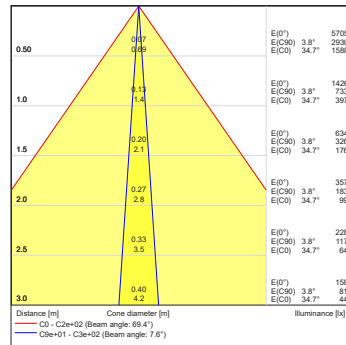

ArcSource Outdoor 4MC RGBCW
60dg x 7dg