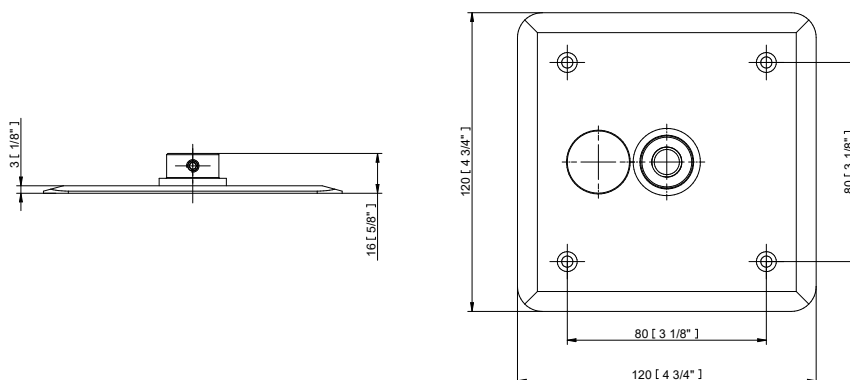

Floor Stand