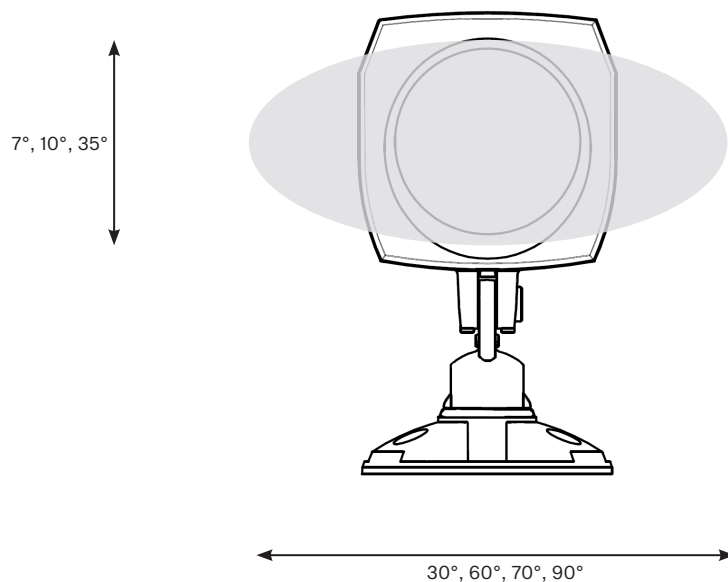

Projected Lumen Maintenance

The projected lumen maintenance is 90,000 hours (L90B10).

Power Consumption

10W energy consumption provides excellent efficiency at low operating costs.

Physical

The durable cast aluminum body with a lens covered by tempered glass provides a stylish, compact lighting solution with IP67 certification. The fixture's physical dimensions are 64 x 145 x 90 mm (2.52 x 5.71 x 3.54 in) and it weighs 0.43 kg (0.95 lbs).

13°

20°

30°

40°

60°

90°

BI-SYMMETRICAL

7°x30°

DIMENSIONS

PHOTOMETRIC OVERVIEW

	Lumen Output (lm)		
	RGBCW (W 6500 K)	RGBA	WW (W 3000 K)
7°	305	269	305
13°	305	269	305
20°	301	266	301
30°	300	265	300
40°	299	264	299
60°	298	263	298
90°	291	257	291
7° x 30°, 30° x 7°	293	259	293
7° x 60°, 60° x 7°	289	255	289
35° x 70°, 70° x 35°	292	258	292
10° x 90°, 90° x 10°	272	240	272

BI-SYMMETRICAL BEAM ANGLES

Bi-symmetrical: 7°x30°, 7°x60°, 35°x70°, 10°x90°

Bi-symmetrical: 30°x7°, 60°x7°, 70°x35°, 90°x10°

PHOTOMETRIC DATA

ArcSource Outdoor 4MC RGBCW 7dg

ArcSource Outdoor 4MC RGBCW 13dg