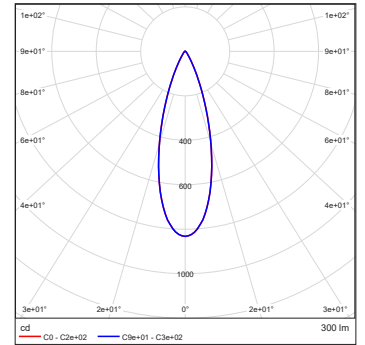

ArcSource Outdoor 4MC RGBCW 30dg