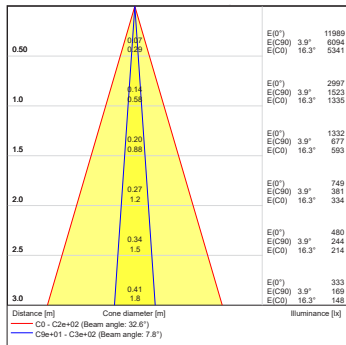

ArcSource Outdoor 4MC RGBCW
30dg x 7dg