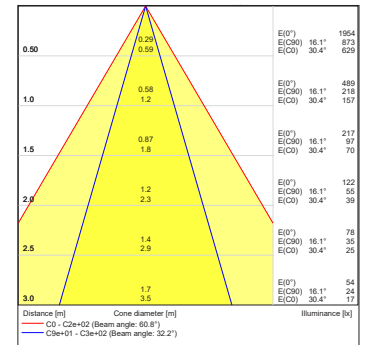

ArcSource Outdoor 4MC RGBCW
70dg x 35dg