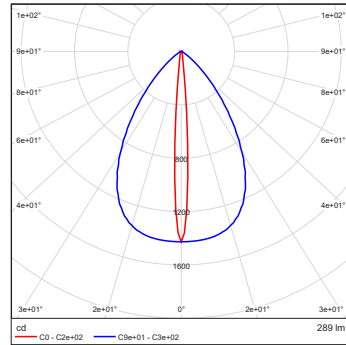

ArcSource Outdoor 4MC RGBCW
7dg x 60dg