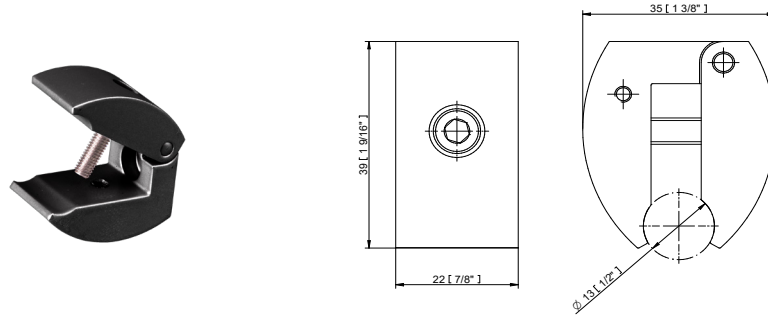

ArcSource Outdoor 4MC RGBCW
70dg x 35dg

ACCESSORIES FOR ARCSOURCE OUTDOOR 4MC

Top Hat

Half Top Hat

Floor Stand

Pipe Clamp

Adaptor Stand 100mm

Twin Wall Cover (Flat / Round)