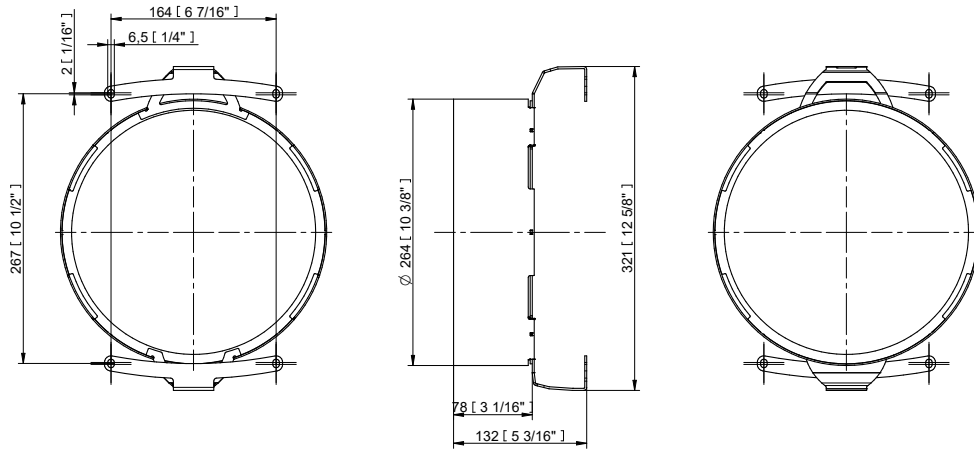

ACCESSORIES FOR ARCSOURCE OUTDOOR 48MC INTEGRAL

Top Hat