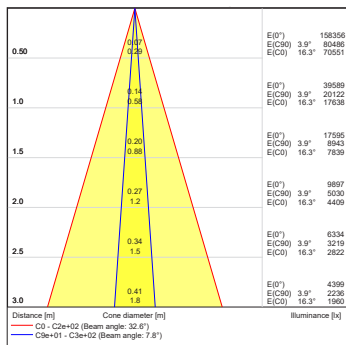

ArcSource Outdoor 48MC Integral
RGBCW 70dg x 35dg