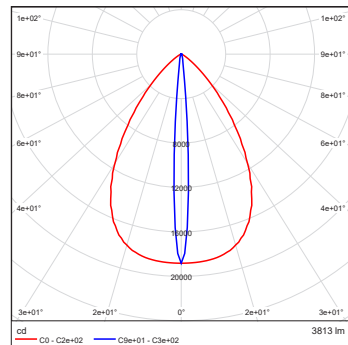

ArcSource Outdoor 48MC Integral
RGBCW 60dg x 7dg