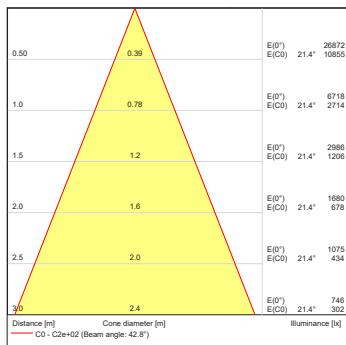

ArcSource Outdoor 48MC Integral
RGBCW 40dg