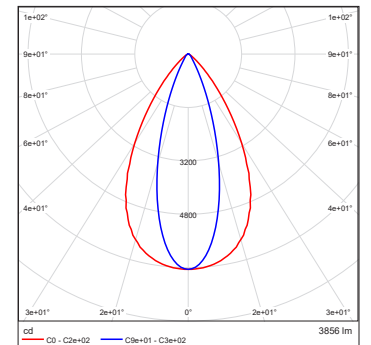

ArcSource Outdoor 48MC Integral
RGBCW 70dg x 35dg