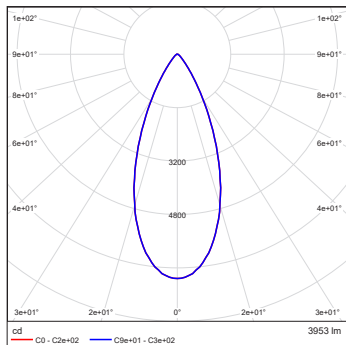

ArcSource Outdoor 48MC Integral
RGBCW 40dg