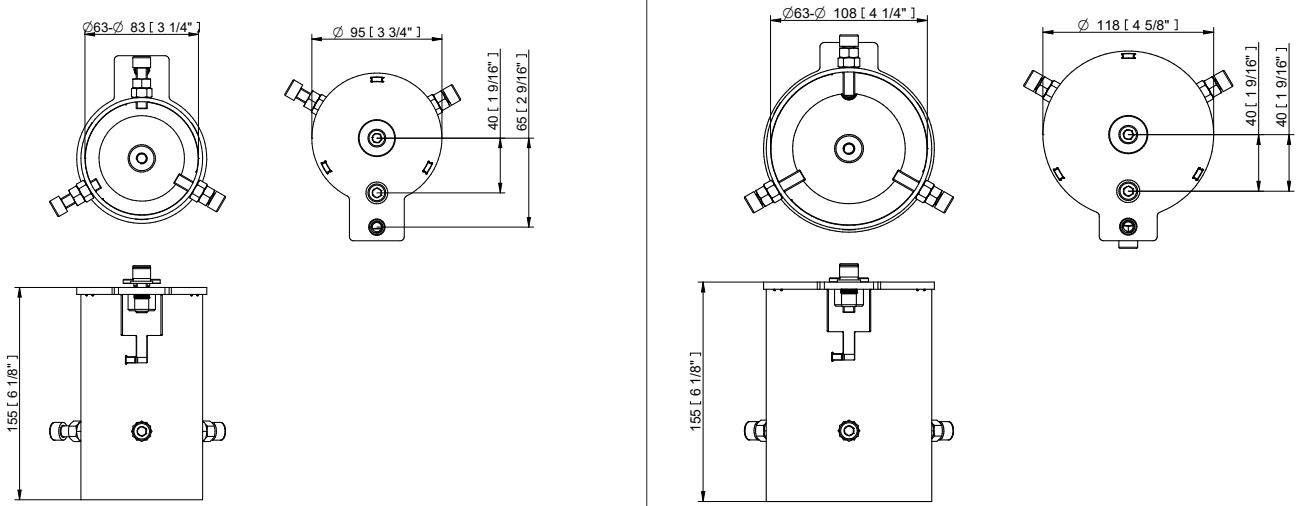

### Physical (max WxHxD)

The durable cast aluminum body with a lens covered by tempered glass provides a stylish, compact lighting solution with an IP67 certification. The fixture's physical dimensions are 310 x 348 x 230 mm (12.21 x 13.7 x 9.06 in) and it weighs 11.4 kg (25.13 lbs).

Pole Clamp  $\varnothing$  63 - 80 mm |  $\varnothing$  80 - 105 mm