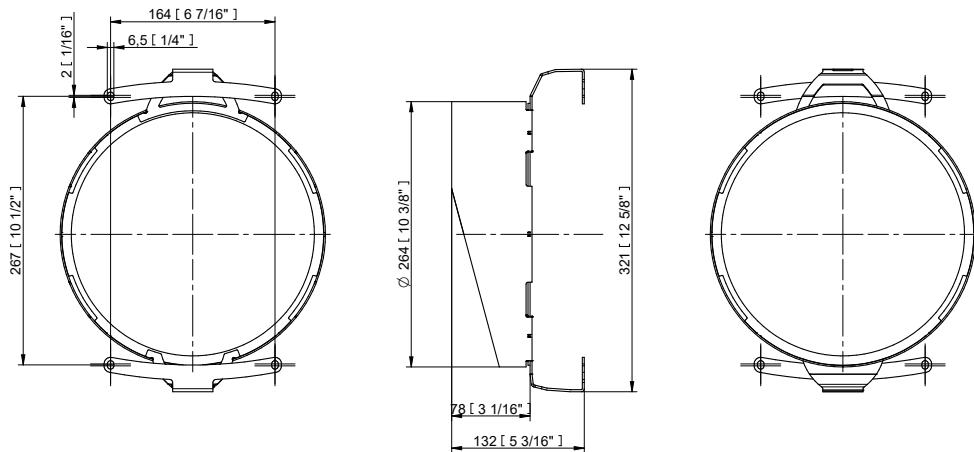

Half Top Hat