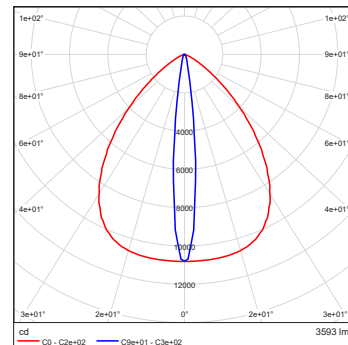

ArcSource Outdoor 48MC Integral
RGBCW 90dg x 10dg