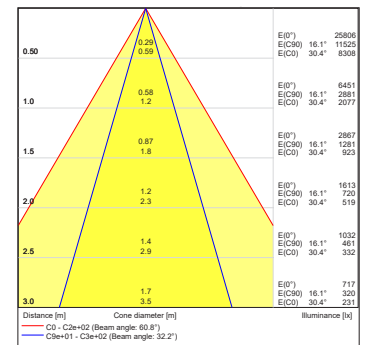

ArcSource Outdoor 48MC Integral
RGBCW 70dg x 35dg