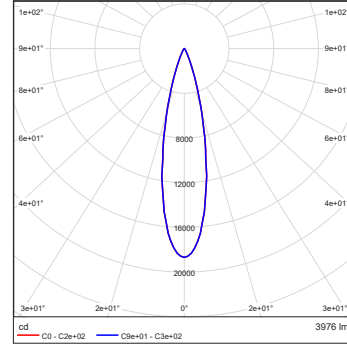

ArcSource Outdoor 48MC Integral
RGBCW 20dg