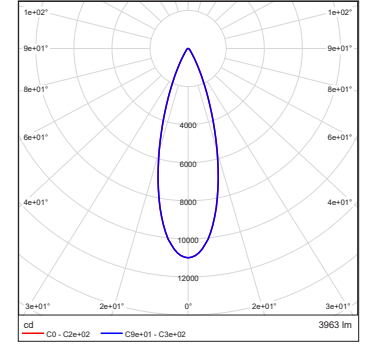

ArcSource Outdoor 48MC Integral
RGBCW 30dg