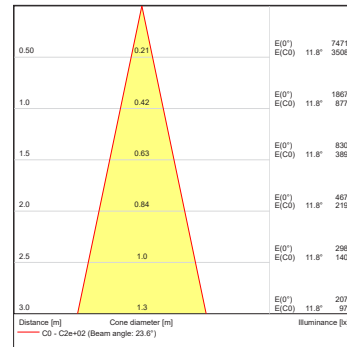

ArcSource Outdoor 48MC Integral
RGBCW 20dg