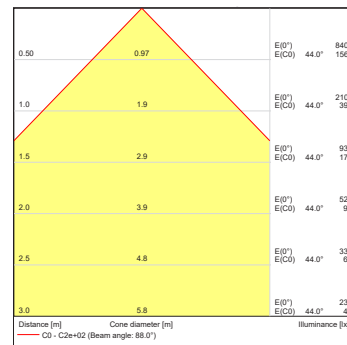

ArcSource Outdoor 48MC Integral
RGBCW 90dg