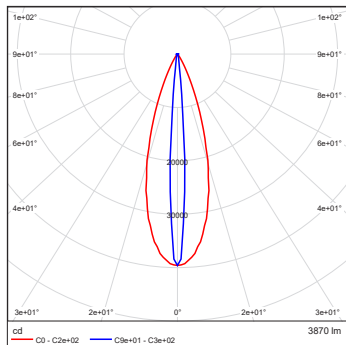

ArcSource Outdoor 48MC Integral
RGBCW 30dg x 7dg