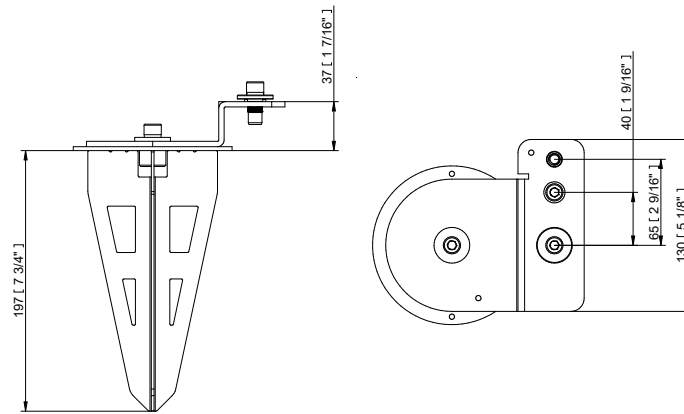

ACCESSORIES FOR ARCSOURCE OUTDOOR 48MC INTEGRAL

Top Hat

Half Top Hat

Floor Stand

SPECIFICATION SHEET  
ARCSOURCE OUTDOOR 48MC INTEGRAL

Land Spike

Tenon Adapter  $\varnothing$  63 - 80 mm /  $\varnothing$  80 - 106 mm

Pole Clamp  $\varnothing$  63 - 80 mm |  $\varnothing$  80 - 105 mm