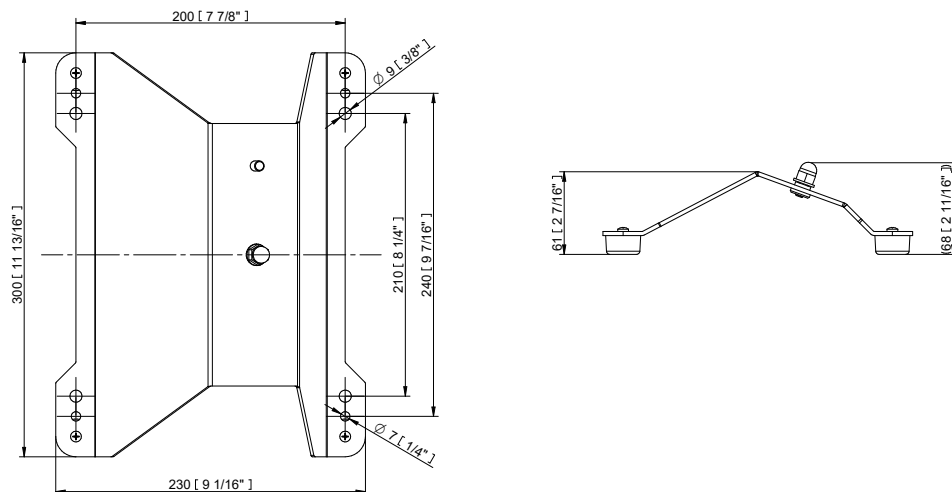

### BI-SYMMETRICAL

7°x30°

7°x60°

10°x90°

35°x70°

30°x7°

60°x7°

90°x10°

ACCESSORIES FOR ARCSOURCE OUTDOOR 48MC INTEGRAL

Top Hat

Half Top Hat

Floor Stand

SPECIFICATION SHEET  
ARCSOURCE OUTDOOR 48MC INTEGRAL

Land Spike

Tenon Adapter  $\varnothing$  63 - 80 mm /  $\varnothing$  80 - 106 mm

Pole Clamp  $\varnothing$  63 - 80 mm |  $\varnothing$  80 - 105 mm