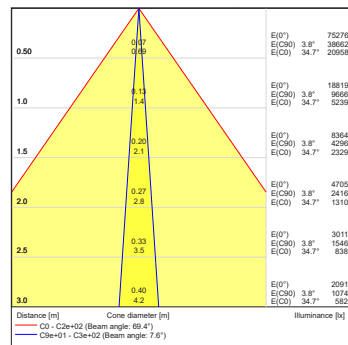

ArcSource Outdoor 48MC Integral
RGBCW 70dg x 35dg