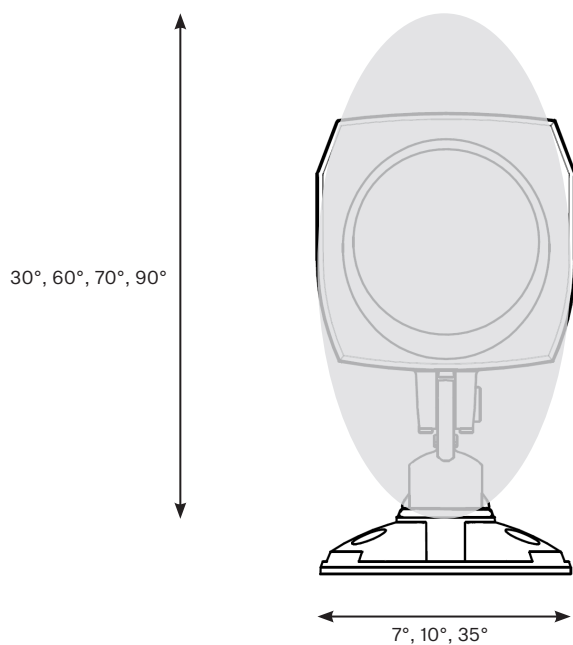

### Physical

The durable cast aluminum body with a lens covered by tempered glass provides a stylish, compact lighting solution with IP65 certification. The fixture's physical dimensions are 64 x 145 x 90 mm (2.52 x 5.71 x 3.54 in) and it weighs 0.62 kg (1.37 lbs).

### BI-SYMMETRICAL

7°x30°

7°x60°

10°x90°

35°x70°

30°x7°

60°x7°

90°x10°

DIMENSIONS

PHOTOMETRIC OVERVIEW

	Lumen Output (lm)		
	RGBCW (W 6500 K)	RGBA	WW (W 3000 K)
7°	202	178	202
13°	202	178	202
20°	199	176	199
30°	199	175	199
40°	198	175	198
60°	197	174	197
90°	193	170	193
7° x 30°, 30° x 7°	194	172	194
7° x 60°, 60° x 7°	191	169	191
35° x 70°, 70° x 35°	193	171	193
10° x 90°, 90° x 10°	180	159	180

**BI-SYMMETRICAL BEAM ANGLE**

Bi-symmetrical: 7°x30°, 7°x60°, 35°x70°, 10°x90°

Bi-symmetrical: 30°x7°, 60°x7°, 70°x35°, 90°x10°

PHOTOMETRIC DATA

ArcSource Outdoor 4MC Pixel RGB-CW 7dg

ArcSource Outdoor 4MC Pixel RGB-CW 13dg