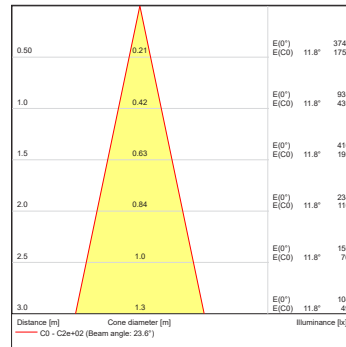

ArcSource Outdoor 4MC Pixel RGB-CW 20dg