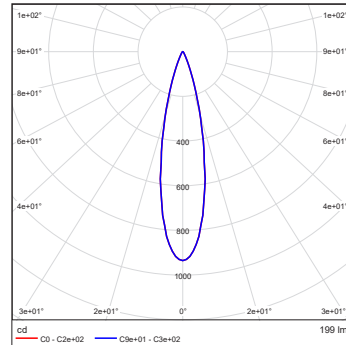

ArcSource Outdoor 4MC Pixel RGB-CW 20dg