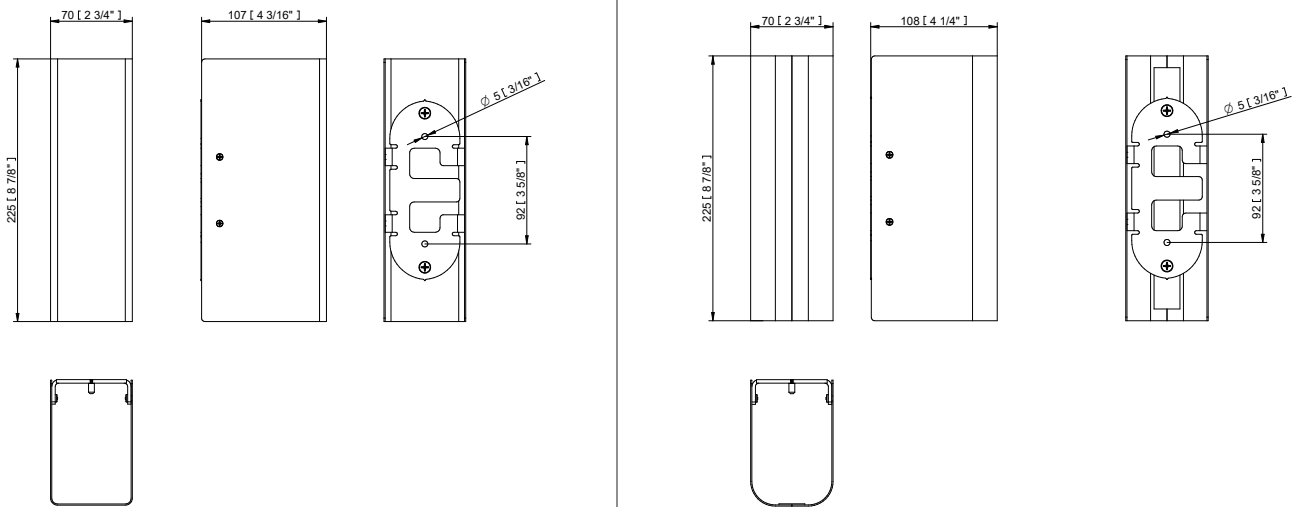

### BI-SYMMETRICAL

7°x30°

7°x60°

10°x90°

35°x70°

30°x7°

60°x7°

90°x10°

Floor Stand

Pipe Clamp

Adaptor Stand 100mm

Twin Wall Cover (Flat / Round)

Terminator Active

Connector Chogori 3-pin (T-Connector / Male / Female)

Land Spike Single / Twin / Triple