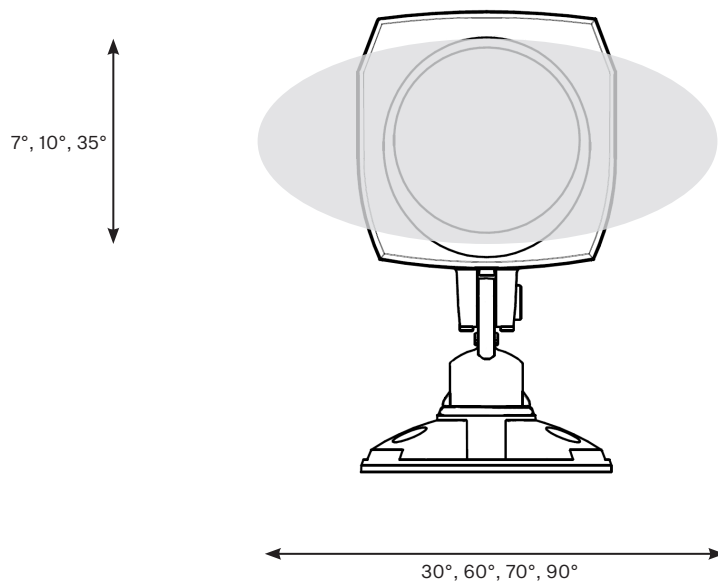

### Physical

The durable cast aluminum body with a lens covered by tempered glass provides a stylish, compact lighting solution with IP65 certification. The fixture's physical dimensions are 64 x 145 x 90 mm (2.52 x 5.71 x 3.54 in) and it weighs 0.62 kg (1.37 lbs).

### BI-SYMMETRICAL

7°x30°

7°x60°

10°x90°

35°x70°

30°x7°

60°x7°

90°x10°

DIMENSIONS

PHOTOMETRIC OVERVIEW

	Lumen Output (lm)		
	RGBCW (W 6500 K)	RGBA	WW (W 3000 K)
7°	202	178	202
13°	202	178	202
20°	199	176	199
30°	199	175	199
40°	198	175	198
60°	197	174	197
90°	193	170	193
7° x 30°, 30° x 7°	194	172	194
7° x 60°, 60° x 7°	191	169	191
35° x 70°, 70° x 35°	193	171	193
10° x 90°, 90° x 10°	180	159	180

**BI-SYMMETRICAL BEAM ANGLE**

Bi-symmetrical: 7°x30°, 7°x60°, 35°x70°, 10°x90°

Bi-symmetrical: 30°x7°, 60°x7°, 70°x35°, 90°x10°

PHOTOMETRIC DATA

ArcSource Outdoor 4MC Pixel RGB-CW 7dg

ArcSource Outdoor 4MC Pixel RGB-CW 13dg