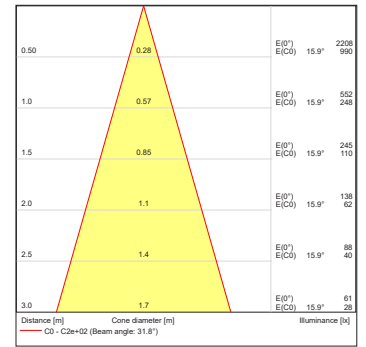

ArcSource Outdoor 4MC Pixel RGB-CW 30dg