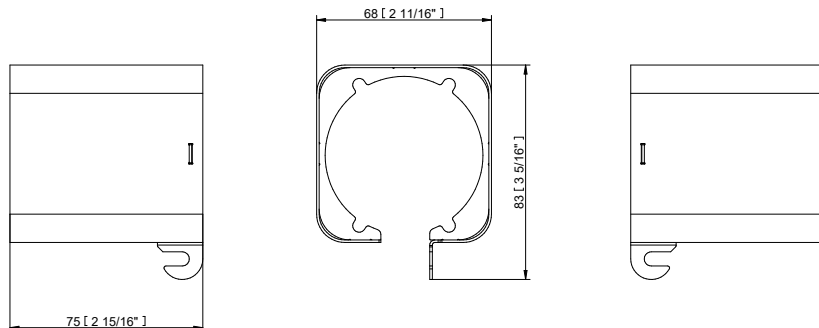

ACCESSORIES FOR ARCSOURCE OUTDOOR 4MC PIXEL

Top Hat