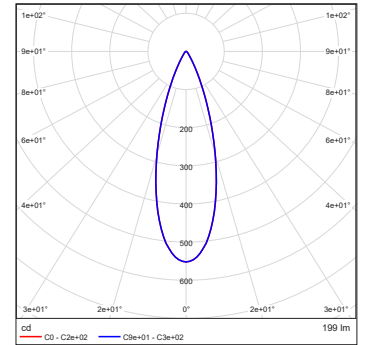

ArcSource Outdoor 4MC Pixel RGB-CW 30dg