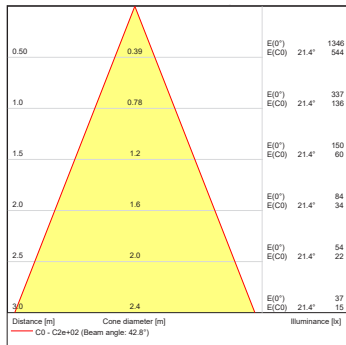

ArcSource Outdoor 4MC Pixel RGB-CW 40dg