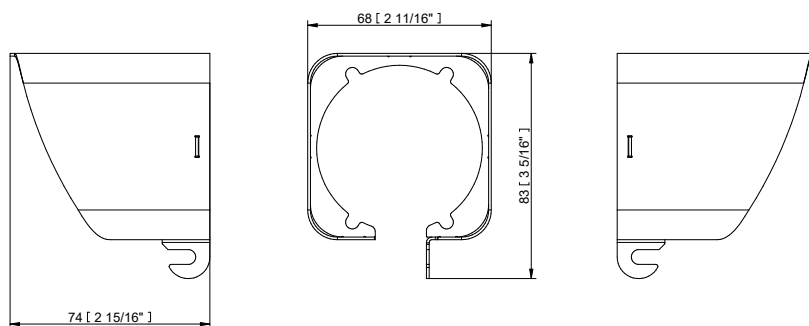

### Physical

The durable cast aluminum body with a lens covered by tempered glass provides a stylish, compact lighting solution with IP65 certification. The fixture's physical dimensions are 64 x 145 x 90 mm (2.52 x 5.71 x 3.54 in) and it weighs 0.62 kg (1.37 lbs).

### BI-SYMMETRICAL

7°x30°

7°x60°

10°x90°

35°x70°

30°x7°

60°x7°

90°x10°

**BI-SYMMETRICAL BEAM ANGLE**

Bi-symmetrical: 7°x30°, 7°x60°, 35°x70°, 10°x90°

Bi-symmetrical: 30°x7°, 60°x7°, 70°x35°, 90°x10°

PHOTOMETRIC DATA

ArcSource Outdoor 4MC Pixel RGB-CW 7dg

ArcSource Outdoor 4MC Pixel RGB-CW 13dg

ArcSource Outdoor 4MC Pixel  
RGBCW 60dg x 7dg

ArcSource Outdoor 4MC Pixel  
RGBCW 90dg x 10dg

ArcSource Outdoor 4MC Pixel  
RGBCW 70dg x 35dg

ACCESSORIES FOR ARCSOURCE OUTDOOR 4MC PIXEL

Top Hat

Half Top Hat