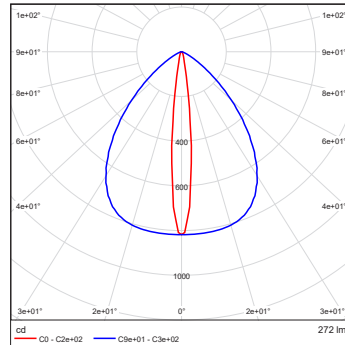

ArcSource Outdoor 4MC RGBCW
10dg x 90dg