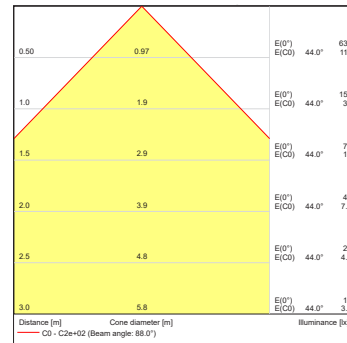

Projected Lumen Maintenance

The projected lumen maintenance is 50,000 hours (L70@ 25 °C).

Power Consumption

10W energy consumption provides excellent efficiency at low operating costs.

Physical

The durable cast aluminum body with a lens covered by tempered glass provides a stylish, compact lighting solution with IP67 certification. The fixture's physical dimensions are 64 x 145 x 90 mm (2.52 x 5.71 x 3.54 in) and it weighs 0.43 kg (0.95 lbs).

DIMENSIONS

PHOTOMETRIC OVERVIEW

	Lumen Output (lm)		
	RGBCW (W 6500 K)	RGBA	WW (W 3000 K)
7°	305	269	305
13°	305	269	305
20°	301	266	301
30°	300	265	300
40°	299	264	299
60°	298	263	298
90°	291	257	291
7° x 30°, 30° x 7°	293	259	293
7° x 60°, 60° x 7°	289	255	289
35° x 70°, 70° x 35°	292	258	292
10° x 90°, 90° x 10°	272	240	272

BI-SYMMETRICAL BEAM ANGLES

Bi-symmetrical: 7°x30°, 7°x60°, 35°x70°, 10°x90°

Bi-symmetrical: 30°x7°, 60°x7°, 70°x35°, 90°x10°

PHOTOMETRIC DATA

ArcSource Outdoor 4MC RGBCW 7dg

ArcSource Outdoor 4MC RGBCW 13dg

ArcSource Outdoor 4MC RGBCW 20dg

ArcSource Outdoor 4MC RGBCW 30dg

ArcSource Outdoor 4MC RGBCW 40dg

ArcSource Outdoor 4MC RGBCW 60dg

ArcSource Outdoor 4MC RGBCW 90dg

PHOTOMETRIC DATA

ArcSource Outdoor 4MC RGBCW
7dg x 30dg