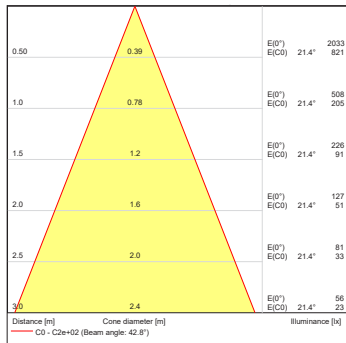

ArcSource Outdoor 4MC RGBCW 40dg