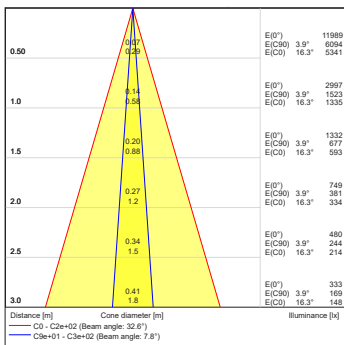

ArcSource Outdoor 4MC RGBCW
30dg x 7dg