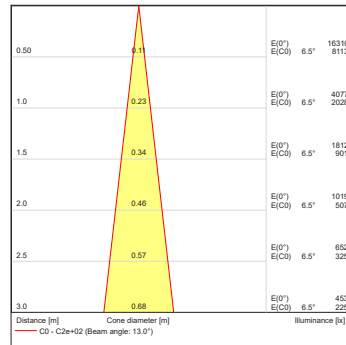

Projected Lumen Maintenance

The projected lumen maintenance is 50,000 hours (L70@ 25 °C).

Power Consumption

10W energy consumption provides excellent efficiency at low operating costs.

Physical

The durable cast aluminum body with a lens covered by tempered glass provides a stylish, compact lighting solution with IP67 certification. The fixture's physical dimensions are 64 x 145 x 90 mm (2.52 x 5.71 x 3.54 in) and it weighs 0.43 kg (0.95 lbs).

DIMENSIONS

PHOTOMETRIC OVERVIEW

	Lumen Output (lm)		
	RGBCW (W 6500 K)	RGBA	WW (W 3000 K)
7°	305	269	305
13°	305	269	305
20°	301	266	301
30°	300	265	300
40°	299	264	299
60°	298	263	298
90°	291	257	291
7° x 30°, 30° x 7°	293	259	293
7° x 60°, 60° x 7°	289	255	289
35° x 70°, 70° x 35°	292	258	292
10° x 90°, 90° x 10°	272	240	272

BI-SYMMETRICAL BEAM ANGLES

Bi-symmetrical: 7°x30°, 7°x60°, 35°x70°, 10°x90°

Bi-symmetrical: 30°x7°, 60°x7°, 70°x35°, 90°x10°

PHOTOMETRIC DATA

ArcSource Outdoor 4MC RGBCW 7dg

ArcSource Outdoor 4MC RGBCW 13dg