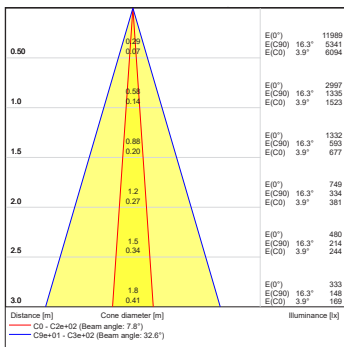

Projected Lumen Maintenance

The projected lumen maintenance is 50,000 hours (L70@ 25 °C).

Power Consumption

10W energy consumption provides excellent efficiency at low operating costs.

Physical

The durable cast aluminum body with a lens covered by tempered glass provides a stylish, compact lighting solution with IP67 certification. The fixture's physical dimensions are 64 x 145 x 90 mm (2.52 x 5.71 x 3.54 in) and it weighs 0.43 kg (0.95 lbs).

DIMENSIONS

PHOTOMETRIC OVERVIEW

	Lumen Output (lm)		
	RGBCW (W 6500 K)	RGBA	WW (W 3000 K)
7°	305	269	305
13°	305	269	305
20°	301	266	301
30°	300	265	300
40°	299	264	299
60°	298	263	298
90°	291	257	291
7° x 30°, 30° x 7°	293	259	293
7° x 60°, 60° x 7°	289	255	289
35° x 70°, 70° x 35°	292	258	292
10° x 90°, 90° x 10°	272	240	272

BI-SYMMETRICAL BEAM ANGLES

Bi-symmetrical: 7°x30°, 7°x60°, 35°x70°, 10°x90°

Bi-symmetrical: 30°x7°, 60°x7°, 70°x35°, 90°x10°

PHOTOMETRIC DATA

ArcSource Outdoor 4MC RGBCW 7dg

ArcSource Outdoor 4MC RGBCW 13dg

ArcSource Outdoor 4MC RGBCW 20dg

ArcSource Outdoor 4MC RGBCW 30dg

ArcSource Outdoor 4MC RGBCW 40dg

ArcSource Outdoor 4MC RGBCW 60dg

ArcSource Outdoor 4MC RGBCW 90dg

PHOTOMETRIC DATA

ArcSource Outdoor 4MC RGBCW
7dg x 30dg