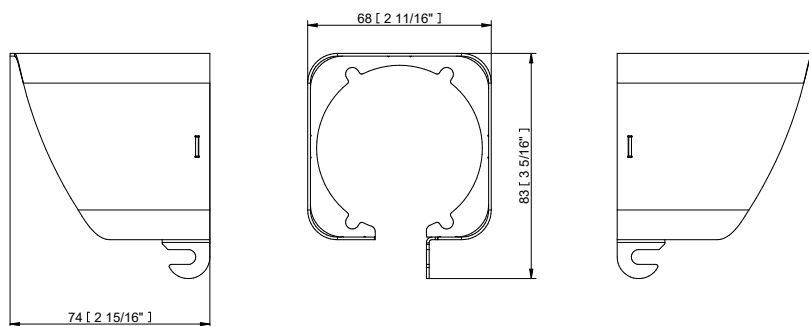

Projected Lumen Maintenance

The projected lumen maintenance is 50,000 hours (L70@ 25 °C).

Power Consumption

10W energy consumption provides excellent efficiency at low operating costs.

Physical

The durable cast aluminum body with a lens covered by tempered glass provides a stylish, compact lighting solution with IP67 certification. The fixture's physical dimensions are 64 x 145 x 90 mm (2.52 x 5.71 x 3.54 in) and it weighs 0.43 kg (0.95 lbs).

BI-SYMMETRICAL BEAM ANGLES

Bi-symmetrical: 7°x30°, 7°x60°, 35°x70°, 10°x90°

Bi-symmetrical: 30°x7°, 60°x7°, 70°x35°, 90°x10°

PHOTOMETRIC DATA

ArcSource Outdoor 4MC RGBCW 7dg

ArcSource Outdoor 4MC RGBCW 13dg

ArcSource Outdoor 4MC RGBCW
7dg x 60dg

ArcSource Outdoor 4MC RGBCW
10dg x 90dg

ArcSource Outdoor 4MC RGBCW
35dg x 70dg

ArcSource Outdoor 4MC RGBCW
30dg x 7dg

ArcSource Outdoor 4MC RGBCW
60dg x 7dg

ArcSource Outdoor 4MC RGBCW
90dg x 10dg

ArcSource Outdoor 4MC RGBCW
70dg x 35dg

ACCESSORIES FOR ARCSOURCE OUTDOOR 4MC

Top Hat

Half Top Hat

Floor Stand

Pipe Clamp

Adaptor Stand 100mm

Twin Wall Cover (Flat / Round)