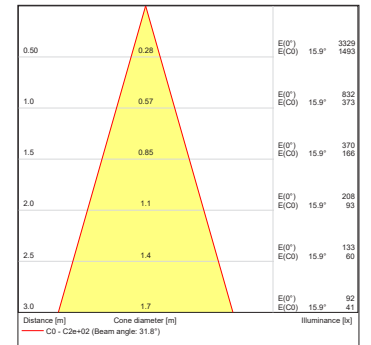

ArcSource Outdoor 4MC RGBCW 30dg