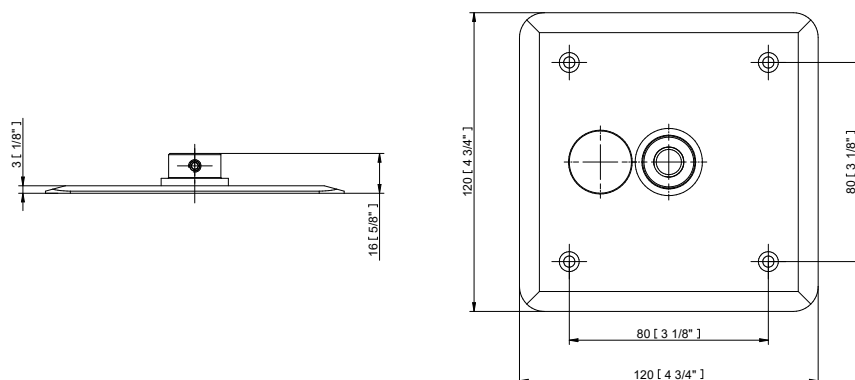

Projected Lumen Maintenance

The projected lumen maintenance is 50,000 hours (L70@ 25 °C).

Power Consumption

10W energy consumption provides excellent efficiency at low operating costs.

Physical

The durable cast aluminum body with a lens covered by tempered glass provides a stylish, compact lighting solution with IP67 certification. The fixture's physical dimensions are 64 x 145 x 90 mm (2.52 x 5.71 x 3.54 in) and it weighs 0.43 kg (0.95 lbs).

BI-SYMMETRICAL BEAM ANGLES

Bi-symmetrical: 7°x30°, 7°x60°, 35°x70°, 10°x90°

Bi-symmetrical: 30°x7°, 60°x7°, 70°x35°, 90°x10°

PHOTOMETRIC DATA

ArcSource Outdoor 4MC RGBCW 7dg

ArcSource Outdoor 4MC RGBCW 13dg

ArcSource Outdoor 4MC RGBCW
70dg x 35dg

ACCESSORIES FOR ARCSOURCE OUTDOOR 4MC

Top Hat

Half Top Hat

Floor Stand

Pipe Clamp

Adaptor Stand 100mm

Twin Wall Cover (Flat / Round)