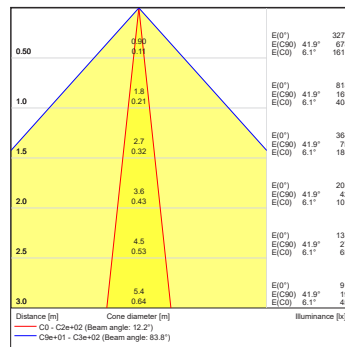

ArcSource Outdoor 4MC RGBCW
10dg x 90dg