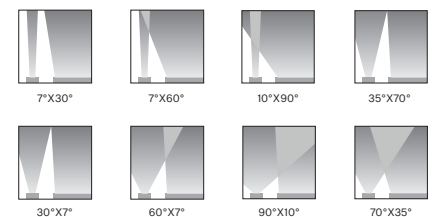

BI-SYMMETRICAL