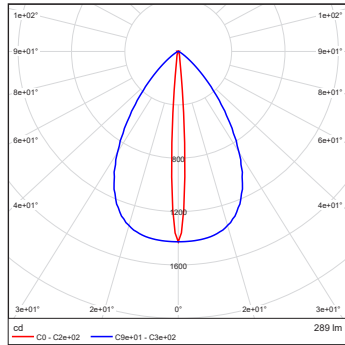

ArcSource Outdoor 4MC RGBCW
7dg x 60dg