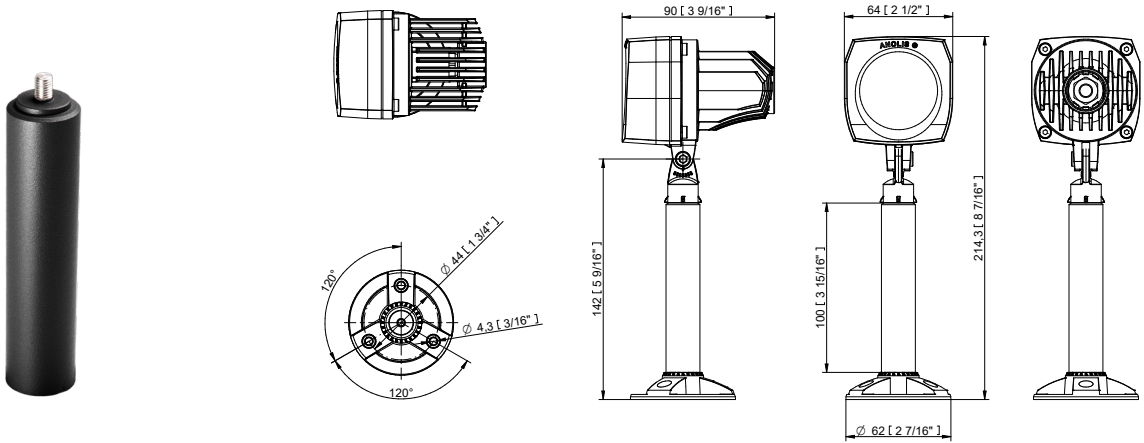

Projected Lumen Maintenance

The projected lumen maintenance is 50,000 hours (L70@ 25 °C).

Power Consumption

10W energy consumption provides excellent efficiency at low operating costs.

Physical

The durable cast aluminum body with a lens covered by tempered glass provides a stylish, compact lighting solution with IP67 certification. The fixture's physical dimensions are 64 x 145 x 90 mm (2.52 x 5.71 x 3.54 in) and it weighs 0.43 kg (0.95 lbs).

ArcSource Outdoor 4MC RGBCW
70dg x 35dg

ACCESSORIES FOR ARCSOURCE OUTDOOR 4MC

Top Hat

Half Top Hat

Floor Stand

Pipe Clamp

Adaptor Stand 100mm

Twin Wall Cover (Flat / Round)