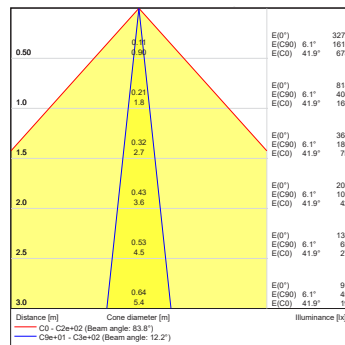

ArcSource Outdoor 4MC RGBCW
90dg x 10dg