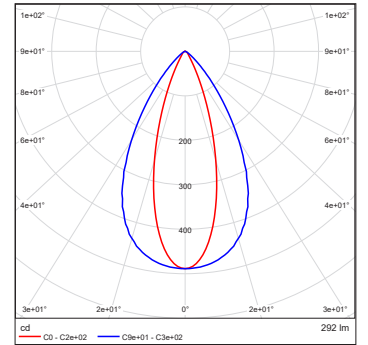

ArcSource Outdoor 4MC RGBCW
35dg x 70dg