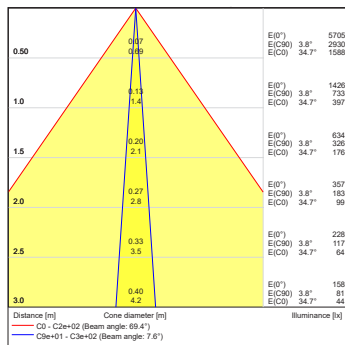

ArcSource Outdoor 4MC RGBCW
60dg x 7dg