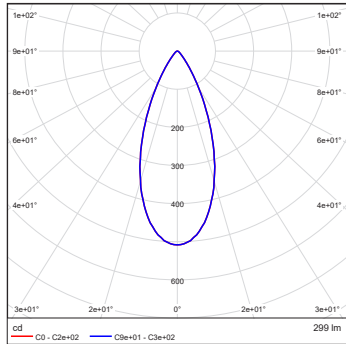

Projected Lumen Maintenance

The projected lumen maintenance is 50,000 hours (L70@ 25 °C).

Power Consumption

10W energy consumption provides excellent efficiency at low operating costs.

Physical

The durable cast aluminum body with a lens covered by tempered glass provides a stylish, compact lighting solution with IP67 certification. The fixture's physical dimensions are 64 x 145 x 90 mm (2.52 x 5.71 x 3.54 in) and it weighs 0.43 kg (0.95 lbs).

DIMENSIONS

PHOTOMETRIC OVERVIEW

	Lumen Output (lm)		
	RGBCW (W 6500 K)	RGBA	WW (W 3000 K)
7°	305	269	305
13°	305	269	305
20°	301	266	301
30°	300	265	300
40°	299	264	299
60°	298	263	298
90°	291	257	291
7° x 30°, 30° x 7°	293	259	293
7° x 60°, 60° x 7°	289	255	289
35° x 70°, 70° x 35°	292	258	292
10° x 90°, 90° x 10°	272	240	272

BI-SYMMETRICAL BEAM ANGLES

Bi-symmetrical: 7°x30°, 7°x60°, 35°x70°, 10°x90°

Bi-symmetrical: 30°x7°, 60°x7°, 70°x35°, 90°x10°

PHOTOMETRIC DATA

ArcSource Outdoor 4MC RGBCW 7dg

ArcSource Outdoor 4MC RGBCW 13dg

ArcSource Outdoor 4MC RGBCW 20dg

ArcSource Outdoor 4MC RGBCW 30dg

ArcSource Outdoor 4MC RGBCW 40dg

ArcSource Outdoor 4MC RGBCW 60dg

ArcSource Outdoor 4MC RGBCW 90dg

PHOTOMETRIC DATA

ArcSource Outdoor 4MC RGBCW
7dg x 30dg