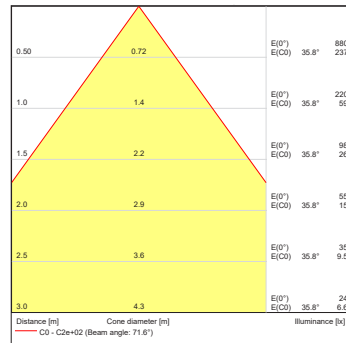

Projected Lumen Maintenance

The projected lumen maintenance is 50,000 hours (L70@ 25 °C).

Power Consumption

10W energy consumption provides excellent efficiency at low operating costs.

Physical

The durable cast aluminum body with a lens covered by tempered glass provides a stylish, compact lighting solution with IP67 certification. The fixture's physical dimensions are 64 x 145 x 90 mm (2.52 x 5.71 x 3.54 in) and it weighs 0.43 kg (0.95 lbs).

DIMENSIONS

PHOTOMETRIC OVERVIEW

	Lumen Output (lm)		
	RGBCW (W 6500 K)	RGBA	WW (W 3000 K)
7°	305	269	305
13°	305	269	305
20°	301	266	301
30°	300	265	300
40°	299	264	299
60°	298	263	298
90°	291	257	291
7° x 30°, 30° x 7°	293	259	293
7° x 60°, 60° x 7°	289	255	289
35° x 70°, 70° x 35°	292	258	292
10° x 90°, 90° x 10°	272	240	272

BI-SYMMETRICAL BEAM ANGLES

Bi-symmetrical: 7°x30°, 7°x60°, 35°x70°, 10°x90°

Bi-symmetrical: 30°x7°, 60°x7°, 70°x35°, 90°x10°

PHOTOMETRIC DATA

ArcSource Outdoor 4MC RGBCW 7dg

ArcSource Outdoor 4MC RGBCW 13dg

ArcSource Outdoor 4MC RGBCW 20dg

ArcSource Outdoor 4MC RGBCW 30dg

ArcSource Outdoor 4MC RGBCW 40dg

ArcSource Outdoor 4MC RGBCW 60dg

ArcSource Outdoor 4MC RGBCW 90dg

PHOTOMETRIC DATA

ArcSource Outdoor 4MC RGBCW
7dg x 30dg