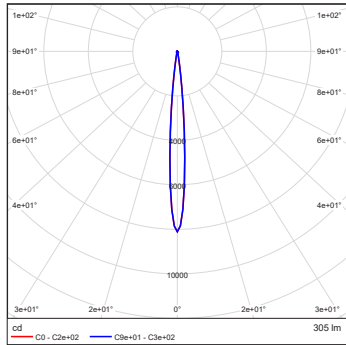

Projected Lumen Maintenance

The projected lumen maintenance is 50,000 hours (L70@ 25 °C).

Power Consumption

10W energy consumption provides excellent efficiency at low operating costs.

Physical

The durable cast aluminum body with a lens covered by tempered glass provides a stylish, compact lighting solution with IP67 certification. The fixture's physical dimensions are 64 x 145 x 90 mm (2.52 x 5.71 x 3.54 in) and it weighs 0.43 kg (0.95 lbs).

DIMENSIONS

PHOTOMETRIC OVERVIEW

	Lumen Output (lm)		
	RGBCW (W 6500 K)	RGBA	WW (W 3000 K)
7°	305	269	305
13°	305	269	305
20°	301	266	301
30°	300	265	300
40°	299	264	299
60°	298	263	298
90°	291	257	291
7° x 30°, 30° x 7°	293	259	293
7° x 60°, 60° x 7°	289	255	289
35° x 70°, 70° x 35°	292	258	292
10° x 90°, 90° x 10°	272	240	272

BI-SYMMETRICAL BEAM ANGLES

Bi-symmetrical: 7°x30°, 7°x60°, 35°x70°, 10°x90°

Bi-symmetrical: 30°x7°, 60°x7°, 70°x35°, 90°x10°

PHOTOMETRIC DATA

ArcSource Outdoor 4MC RGBCW 7dg

ArcSource Outdoor 4MC RGBCW 13dg