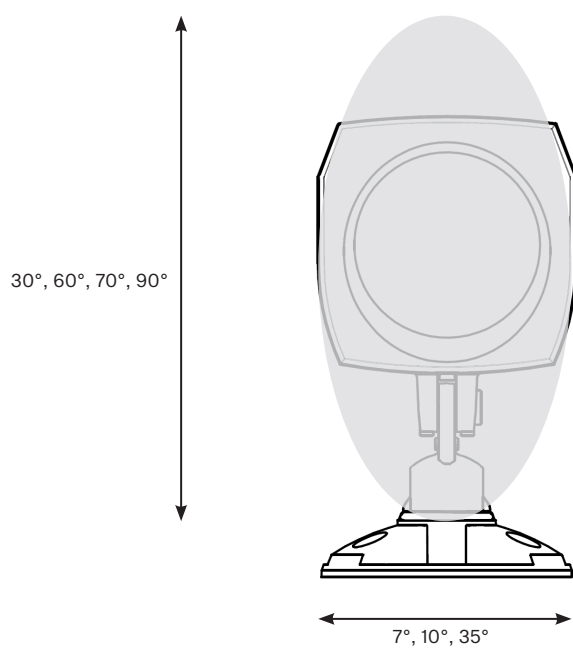

Projected Lumen Maintenance

The projected lumen maintenance is 50,000 hours (L70@ 25 °C).

Power Consumption

10W energy consumption provides excellent efficiency at low operating costs.

Physical

The durable cast aluminum body with a lens covered by tempered glass provides a stylish, compact lighting solution with IP67 certification. The fixture's physical dimensions are 64 x 145 x 90 mm (2.52 x 5.71 x 3.54 in) and it weighs 0.43 kg (0.95 lbs).

DIMENSIONS

PHOTOMETRIC OVERVIEW

	Lumen Output (lm)		
	RGBCW (W 6500 K)	RGBA	WW (W 3000 K)
7°	305	269	305
13°	305	269	305
20°	301	266	301
30°	300	265	300
40°	299	264	299
60°	298	263	298
90°	291	257	291
7° x 30°, 30° x 7°	293	259	293
7° x 60°, 60° x 7°	289	255	289
35° x 70°, 70° x 35°	292	258	292
10° x 90°, 90° x 10°	272	240	272

BI-SYMMETRICAL BEAM ANGLES

Bi-symmetrical: 7°x30°, 7°x60°, 35°x70°, 10°x90°

Bi-symmetrical: 30°x7°, 60°x7°, 70°x35°, 90°x10°

PHOTOMETRIC DATA

ArcSource Outdoor 4MC RGBCW 7dg

ArcSource Outdoor 4MC RGBCW 13dg