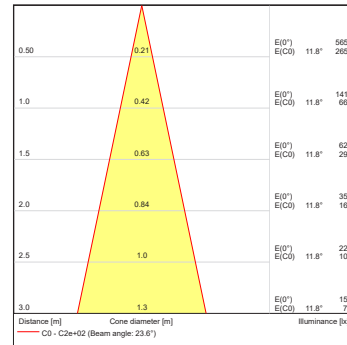

ArcSource Outdoor 4MC RGBCW 20dg