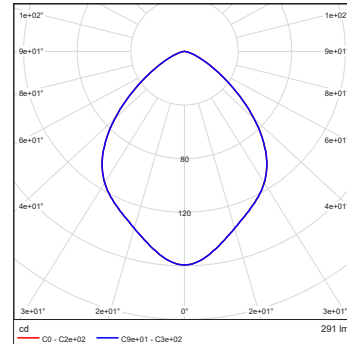

Projected Lumen Maintenance

The projected lumen maintenance is 50,000 hours (L70@ 25 °C).

Power Consumption

10W energy consumption provides excellent efficiency at low operating costs.

Physical

The durable cast aluminum body with a lens covered by tempered glass provides a stylish, compact lighting solution with IP67 certification. The fixture's physical dimensions are 64 x 145 x 90 mm (2.52 x 5.71 x 3.54 in) and it weighs 0.43 kg (0.95 lbs).

DIMENSIONS

PHOTOMETRIC OVERVIEW

	Lumen Output (lm)		
	RGBCW (W 6500 K)	RGBA	WW (W 3000 K)
7°	305	269	305
13°	305	269	305
20°	301	266	301
30°	300	265	300
40°	299	264	299
60°	298	263	298
90°	291	257	291
7° x 30°, 30° x 7°	293	259	293
7° x 60°, 60° x 7°	289	255	289
35° x 70°, 70° x 35°	292	258	292
10° x 90°, 90° x 10°	272	240	272

BI-SYMMETRICAL BEAM ANGLES

Bi-symmetrical: 7°x30°, 7°x60°, 35°x70°, 10°x90°

Bi-symmetrical: 30°x7°, 60°x7°, 70°x35°, 90°x10°

PHOTOMETRIC DATA

ArcSource Outdoor 4MC RGBCW 7dg

ArcSource Outdoor 4MC RGBCW 13dg

ArcSource Outdoor 4MC RGBCW 20dg

ArcSource Outdoor 4MC RGBCW 30dg

ArcSource Outdoor 4MC RGBCW 40dg

ArcSource Outdoor 4MC RGBCW 60dg

ArcSource Outdoor 4MC RGBCW 90dg

PHOTOMETRIC DATA

ArcSource Outdoor 4MC RGBCW
7dg x 30dg