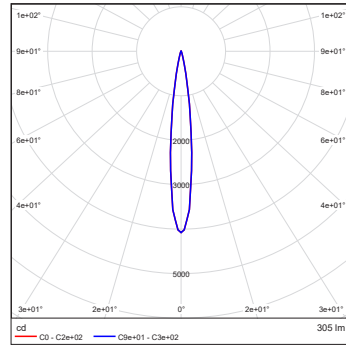

Projected Lumen Maintenance

The projected lumen maintenance is 50,000 hours (L70@ 25 °C).

Power Consumption

10W energy consumption provides excellent efficiency at low operating costs.

Physical

The durable cast aluminum body with a lens covered by tempered glass provides a stylish, compact lighting solution with IP67 certification. The fixture's physical dimensions are 64 x 145 x 90 mm (2.52 x 5.71 x 3.54 in) and it weighs 0.43 kg (0.95 lbs).

DIMENSIONS

PHOTOMETRIC OVERVIEW

	Lumen Output (lm)		
	RGBCW (W 6500 K)	RGBA	WW (W 3000 K)
7°	305	269	305
13°	305	269	305
20°	301	266	301
30°	300	265	300
40°	299	264	299
60°	298	263	298
90°	291	257	291
7° x 30°, 30° x 7°	293	259	293
7° x 60°, 60° x 7°	289	255	289
35° x 70°, 70° x 35°	292	258	292
10° x 90°, 90° x 10°	272	240	272

BI-SYMMETRICAL BEAM ANGLES

Bi-symmetrical: 7°x30°, 7°x60°, 35°x70°, 10°x90°

Bi-symmetrical: 30°x7°, 60°x7°, 70°x35°, 90°x10°

PHOTOMETRIC DATA

ArcSource Outdoor 4MC RGBCW 7dg

ArcSource Outdoor 4MC RGBCW 13dg