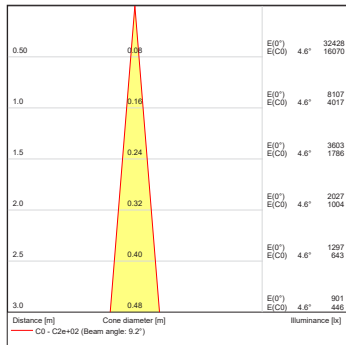

Projected Lumen Maintenance

The projected lumen maintenance is 50,000 hours (L70@ 25 °C).

Power Consumption

10W energy consumption provides excellent efficiency at low operating costs.

Physical

The durable cast aluminum body with a lens covered by tempered glass provides a stylish, compact lighting solution with IP67 certification. The fixture's physical dimensions are 64 x 145 x 90 mm (2.52 x 5.71 x 3.54 in) and it weighs 0.43 kg (0.95 lbs).

DIMENSIONS

PHOTOMETRIC OVERVIEW

	Lumen Output (lm)		
	RGBCW (W 6500 K)	RGBA	WW (W 3000 K)
7°	305	269	305
13°	305	269	305
20°	301	266	301
30°	300	265	300
40°	299	264	299
60°	298	263	298
90°	291	257	291
7° x 30°, 30° x 7°	293	259	293
7° x 60°, 60° x 7°	289	255	289
35° x 70°, 70° x 35°	292	258	292
10° x 90°, 90° x 10°	272	240	272

BI-SYMMETRICAL BEAM ANGLES

Bi-symmetrical: 7°x30°, 7°x60°, 35°x70°, 10°x90°

Bi-symmetrical: 30°x7°, 60°x7°, 70°x35°, 90°x10°

PHOTOMETRIC DATA

ArcSource Outdoor 4MC RGBCW 7dg

ArcSource Outdoor 4MC RGBCW 13dg

ArcSource Outdoor 4MC RGBCW 20dg

ArcSource Outdoor 4MC RGBCW 30dg

ArcSource Outdoor 4MC RGBCW 40dg

ArcSource Outdoor 4MC RGBCW 60dg

ArcSource Outdoor 4MC RGBCW 90dg

PHOTOMETRIC DATA

ArcSource Outdoor 4MC RGBCW
7dg x 30dg