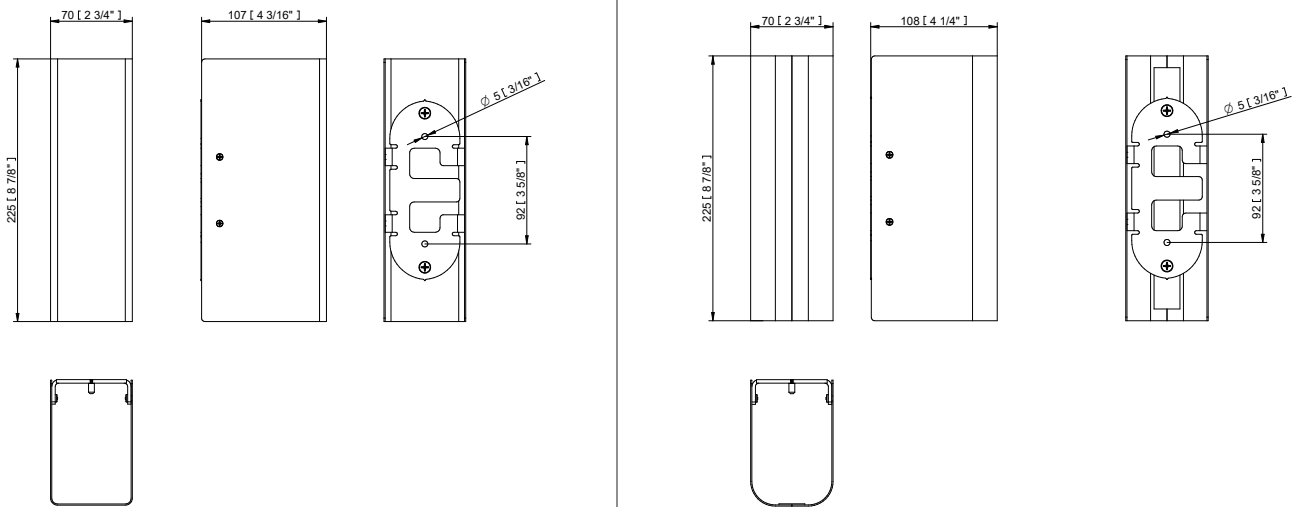

Projected Lumen Maintenance

The projected lumen maintenance is 50,000 hours (L70@ 25 °C).

Power Consumption

10W energy consumption provides excellent efficiency at low operating costs.

Physical

The durable cast aluminum body with a lens covered by tempered glass provides a stylish, compact lighting solution with IP67 certification. The fixture's physical dimensions are 64 x 145 x 90 mm (2.52 x 5.71 x 3.54 in) and it weighs 0.43 kg (0.95 lbs).

BI-SYMMETRICAL BEAM ANGLES

Bi-symmetrical: 7°x30°, 7°x60°, 35°x70°, 10°x90°

Bi-symmetrical: 30°x7°, 60°x7°, 70°x35°, 90°x10°

PHOTOMETRIC DATA

ArcSource Outdoor 4MC RGBCW 7dg

ArcSource Outdoor 4MC RGBCW 13dg

ArcSource Outdoor 4MC RGBCW
70dg x 35dg

ACCESSORIES FOR ARCSOURCE OUTDOOR 4MC

Top Hat

Half Top Hat

Floor Stand

Pipe Clamp

Adaptor Stand 100mm

Twin Wall Cover (Flat / Round)