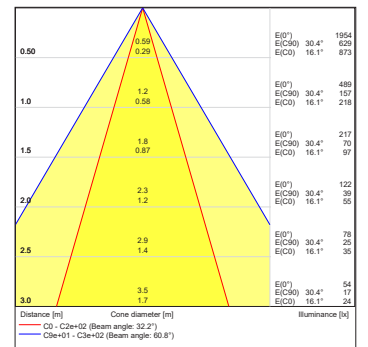

ArcSource Outdoor 4MC RGBCW
35dg x 70dg