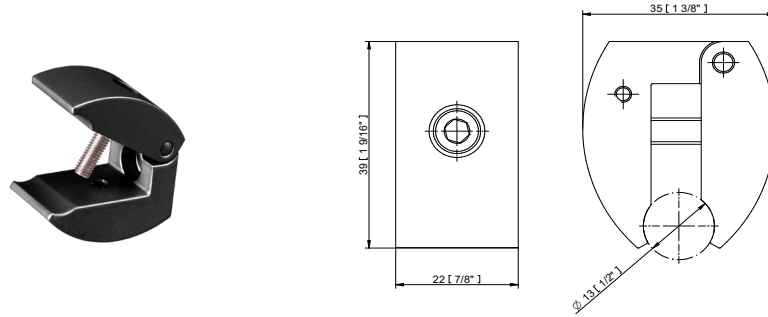

Projected Lumen Maintenance

The projected lumen maintenance is 50,000 hours (L70@ 25 °C).

Power Consumption

10W energy consumption provides excellent efficiency at low operating costs.

Physical

The durable cast aluminum body with a lens covered by tempered glass provides a stylish, compact lighting solution with IP67 certification. The fixture's physical dimensions are 64 x 145 x 90 mm (2.52 x 5.71 x 3.54 in) and it weighs 0.43 kg (0.95 lbs).

ArcSource Outdoor 4MC RGBCW
70dg x 35dg

ACCESSORIES FOR ARCSOURCE OUTDOOR 4MC

Top Hat

Half Top Hat

Floor Stand

Pipe Clamp

Adaptor Stand 100mm

Twin Wall Cover (Flat / Round)