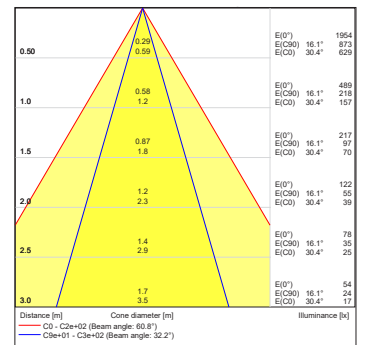

ArcSource Outdoor 4MC RGBCW
70dg x 35dg