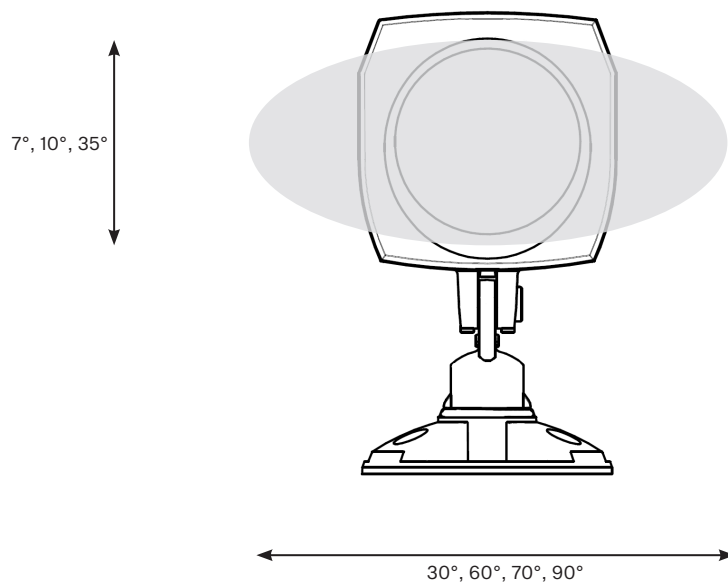

Projected Lumen Maintenance

The projected lumen maintenance is 50,000 hours (L70@ 25 °C).

Power Consumption

10W energy consumption provides excellent efficiency at low operating costs.

Physical

The durable cast aluminum body with a lens covered by tempered glass provides a stylish, compact lighting solution with IP67 certification. The fixture's physical dimensions are 64 x 145 x 90 mm (2.52 x 5.71 x 3.54 in) and it weighs 0.43 kg (0.95 lbs).

DIMENSIONS

PHOTOMETRIC OVERVIEW

	Lumen Output (lm)		
	RGBCW (W 6500 K)	RGBA	WW (W 3000 K)
7°	305	269	305
13°	305	269	305
20°	301	266	301
30°	300	265	300
40°	299	264	299
60°	298	263	298
90°	291	257	291
7° x 30°, 30° x 7°	293	259	293
7° x 60°, 60° x 7°	289	255	289
35° x 70°, 70° x 35°	292	258	292
10° x 90°, 90° x 10°	272	240	272

BI-SYMMETRICAL BEAM ANGLES

Bi-symmetrical: 7°x30°, 7°x60°, 35°x70°, 10°x90°

Bi-symmetrical: 30°x7°, 60°x7°, 70°x35°, 90°x10°

PHOTOMETRIC DATA

ArcSource Outdoor 4MC RGBCW 7dg

ArcSource Outdoor 4MC RGBCW 13dg