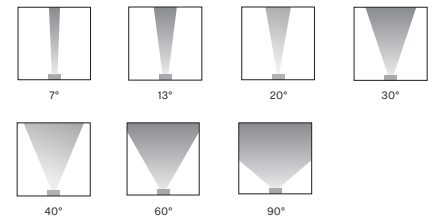

COLOURS

COLOUR TEMPERATURE

CONTROL & PROTOCOLS

OPTIC OPTIONS

SYMMETRICAL