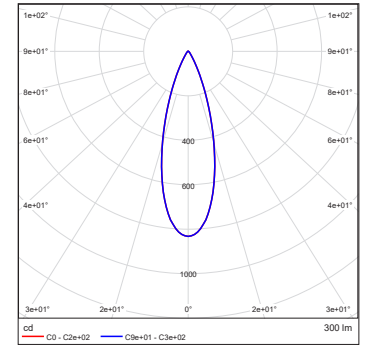

ArcSource Outdoor 4MC RGBCW 30dg