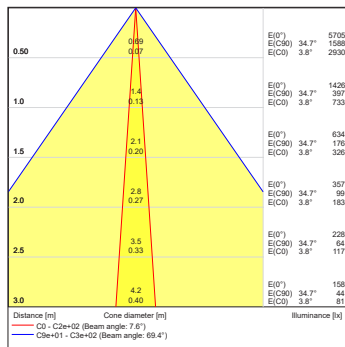

ArcSource Outdoor 4MC RGBCW
7dg x 60dg