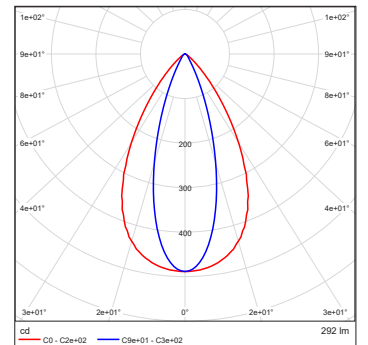

ArcSource Outdoor 4MC RGBCW
70dg x 35dg