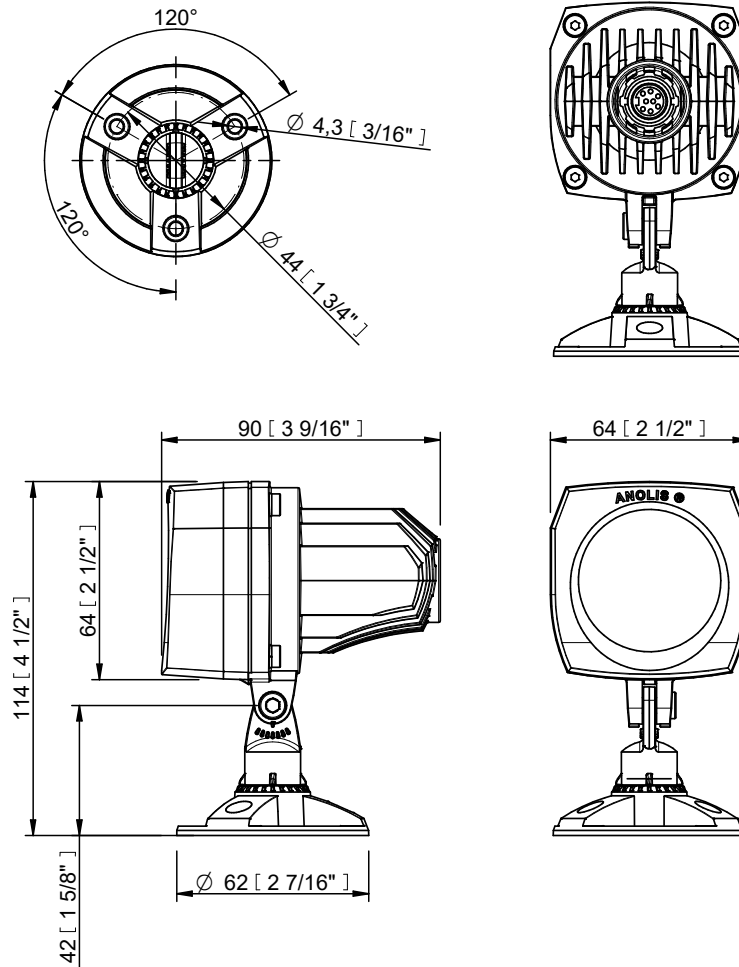

Projected Lumen Maintenance

The projected lumen maintenance is 50,000 hours (L70@ 25 °C).

Power Consumption

10W energy consumption provides excellent efficiency at low operating costs.

Physical

The durable cast aluminum body with a lens covered by tempered glass provides a stylish, compact lighting solution with IP67 certification. The fixture's physical dimensions are 64 x 145 x 90 mm (2.52 x 5.71 x 3.54 in) and it weighs 0.43 kg (0.95 lbs).

DIMENSIONS

PHOTOMETRIC OVERVIEW

	Lumen Output (lm)		
	RGBCW (W 6500 K)	RGBA	WW (W 3000 K)
7°	305	269	305
13°	305	269	305
20°	301	266	301
30°	300	265	300
40°	299	264	299
60°	298	263	298
90°	291	257	291
7° x 30°, 30° x 7°	293	259	293
7° x 60°, 60° x 7°	289	255	289
35° x 70°, 70° x 35°	292	258	292
10° x 90°, 90° x 10°	272	240	272