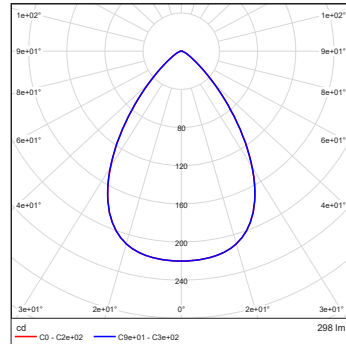

Projected Lumen Maintenance

The projected lumen maintenance is 50,000 hours (L70@ 25 °C).

Power Consumption

10W energy consumption provides excellent efficiency at low operating costs.

Physical

The durable cast aluminum body with a lens covered by tempered glass provides a stylish, compact lighting solution with IP67 certification. The fixture's physical dimensions are 64 x 145 x 90 mm (2.52 x 5.71 x 3.54 in) and it weighs 0.43 kg (0.95 lbs).

DIMENSIONS

PHOTOMETRIC OVERVIEW

	Lumen Output (lm)		
	RGBCW (W 6500 K)	RGBA	WW (W 3000 K)
7°	305	269	305
13°	305	269	305
20°	301	266	301
30°	300	265	300
40°	299	264	299
60°	298	263	298
90°	291	257	291
7° x 30°, 30° x 7°	293	259	293
7° x 60°, 60° x 7°	289	255	289
35° x 70°, 70° x 35°	292	258	292
10° x 90°, 90° x 10°	272	240	272

BI-SYMMETRICAL BEAM ANGLES

Bi-symmetrical: 7°x30°, 7°x60°, 35°x70°, 10°x90°

Bi-symmetrical: 30°x7°, 60°x7°, 70°x35°, 90°x10°

PHOTOMETRIC DATA

ArcSource Outdoor 4MC RGBCW 7dg

ArcSource Outdoor 4MC RGBCW 13dg

ArcSource Outdoor 4MC RGBCW 20dg

ArcSource Outdoor 4MC RGBCW 30dg

ArcSource Outdoor 4MC RGBCW 40dg

ArcSource Outdoor 4MC RGBCW 60dg

ArcSource Outdoor 4MC RGBCW 90dg

PHOTOMETRIC DATA

ArcSource Outdoor 4MC RGBCW
7dg x 30dg