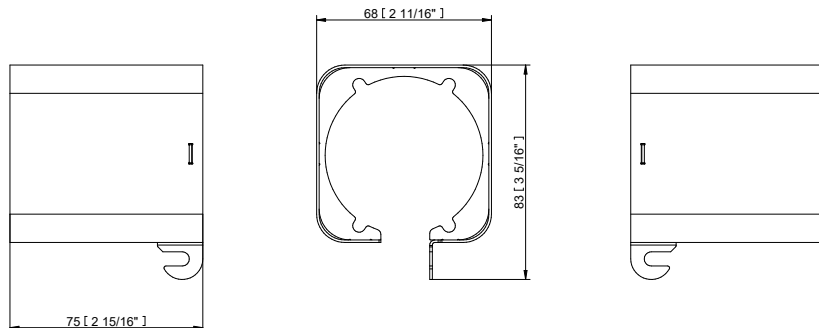

ACCESSORIES FOR ARCSOURCE OUTDOOR 4MC

Top Hat