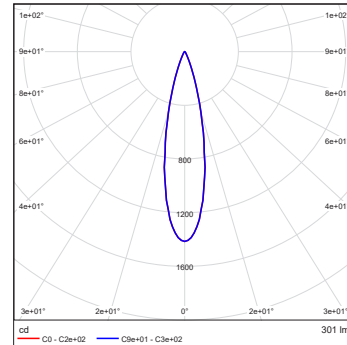

Projected Lumen Maintenance

The projected lumen maintenance is 50,000 hours (L70@ 25 °C).

Power Consumption

10W energy consumption provides excellent efficiency at low operating costs.

Physical

The durable cast aluminum body with a lens covered by tempered glass provides a stylish, compact lighting solution with IP67 certification. The fixture's physical dimensions are 64 x 145 x 90 mm (2.52 x 5.71 x 3.54 in) and it weighs 0.43 kg (0.95 lbs).

DIMENSIONS

PHOTOMETRIC OVERVIEW

	Lumen Output (lm)		
	RGBCW (W 6500 K)	RGBA	WW (W 3000 K)
7°	305	269	305
13°	305	269	305
20°	301	266	301
30°	300	265	300
40°	299	264	299
60°	298	263	298
90°	291	257	291
7° x 30°, 30° x 7°	293	259	293
7° x 60°, 60° x 7°	289	255	289
35° x 70°, 70° x 35°	292	258	292
10° x 90°, 90° x 10°	272	240	272

BI-SYMMETRICAL BEAM ANGLES

Bi-symmetrical: 7°x30°, 7°x60°, 35°x70°, 10°x90°

Bi-symmetrical: 30°x7°, 60°x7°, 70°x35°, 90°x10°

PHOTOMETRIC DATA

ArcSource Outdoor 4MC RGBCW 7dg

ArcSource Outdoor 4MC RGBCW 13dg

ArcSource Outdoor 4MC RGBCW 20dg

ArcSource Outdoor 4MC RGBCW 30dg

ArcSource Outdoor 4MC RGBCW 40dg

ArcSource Outdoor 4MC RGBCW 60dg

ArcSource Outdoor 4MC RGBCW 90dg

PHOTOMETRIC DATA

ArcSource Outdoor 4MC RGBCW
7dg x 30dg