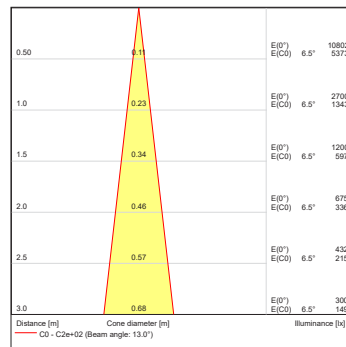

ArcSource Outdoor 4MC Pixel RGBCW 30dg