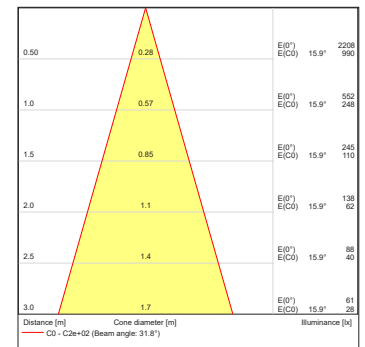

ArcSource Outdoor 4MC Pixel RGBCW 30dg