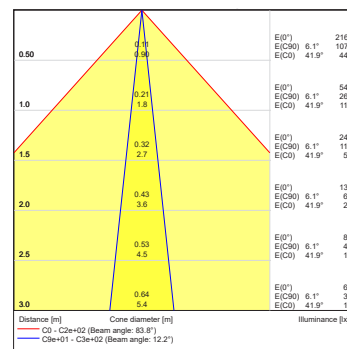

ArcSource Outdoor 4MC Pixel RGBCW
70dg x 35dg