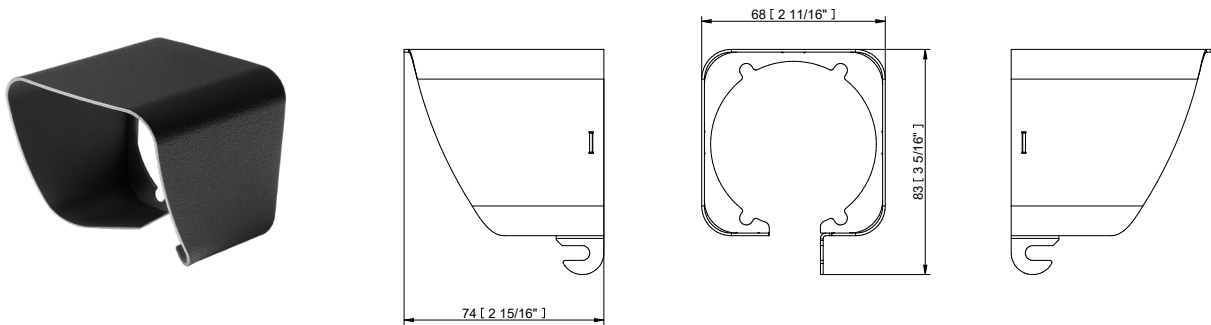

ArcSource Outdoor 4MC Pixel RGBCW  
60dg x 7dg

ArcSource Outdoor 4MC Pixel RGBCW  
90dg x 10dg

ArcSource Outdoor 4MC Pixel RGBCW  
70dg x 35dg

**ACCESSORIES FOR ARCSOURCE OUTDOOR 4MC PIXEL**

Top Hat

Half Top Hat