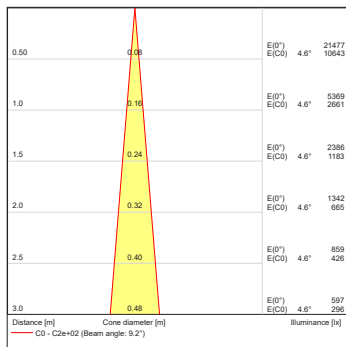

ArcSource Outdoor 4MC Pixel RGBCW 30dg