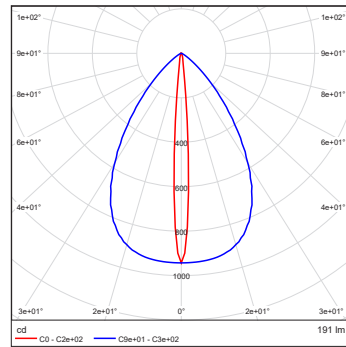

ArcSource Outdoor 4MC Pixel RGBCW
7dg x 60dg