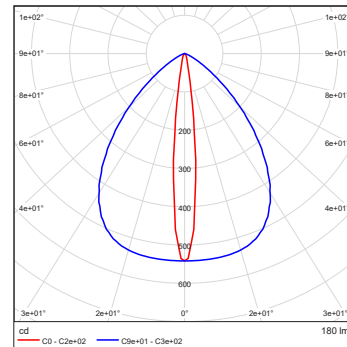

ArcSource Outdoor 4MC Pixel RGBCW
10dg x 90dg