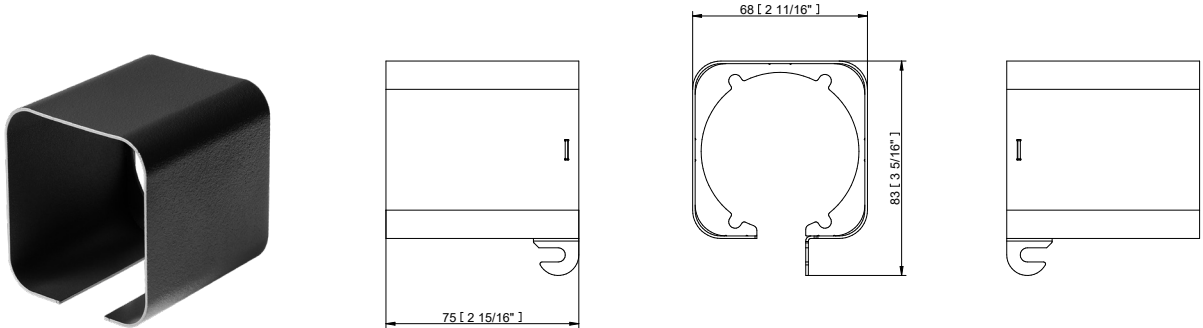

ArcSource Outdoor 4MC Pixel RGBCW  
60dg x 7dg

ArcSource Outdoor 4MC Pixel RGBCW  
90dg x 10dg

ArcSource Outdoor 4MC Pixel RGBCW  
70dg x 35dg

**ACCESSORIES FOR ARCSOURCE OUTDOOR 4MC PIXEL**

Top Hat

Half Top Hat