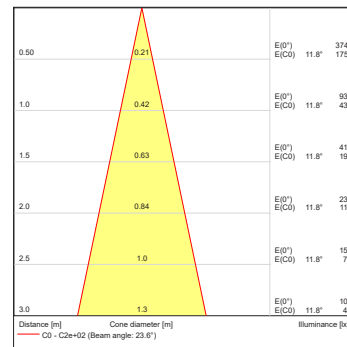

ArcSource Outdoor 4MC Pixel RGBCW 30dg