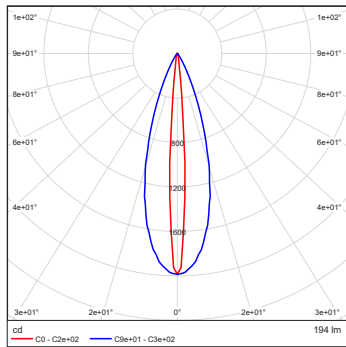

PHOTOMETRIC DATA

ArcSource Outdoor 4MC Pixel RGBCW
7dg x 30dg