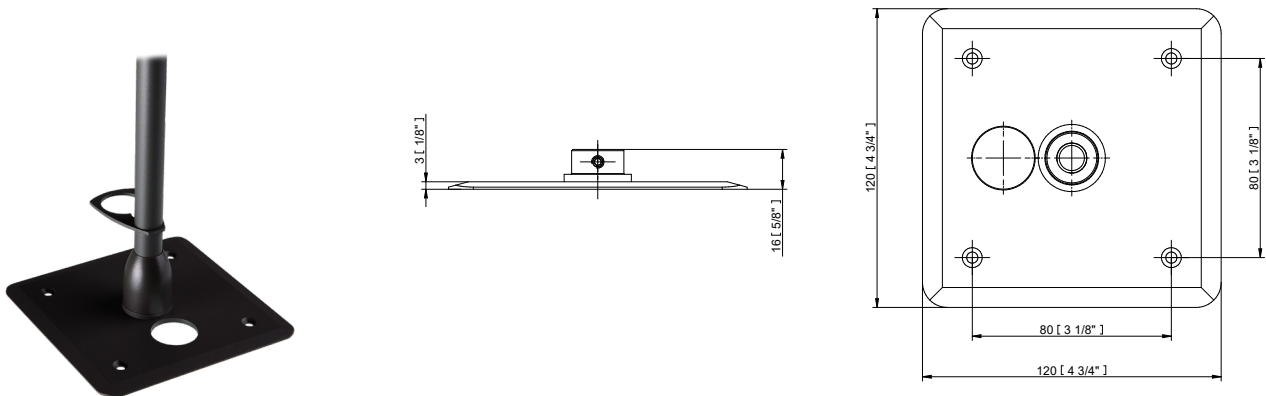

Floor Stand