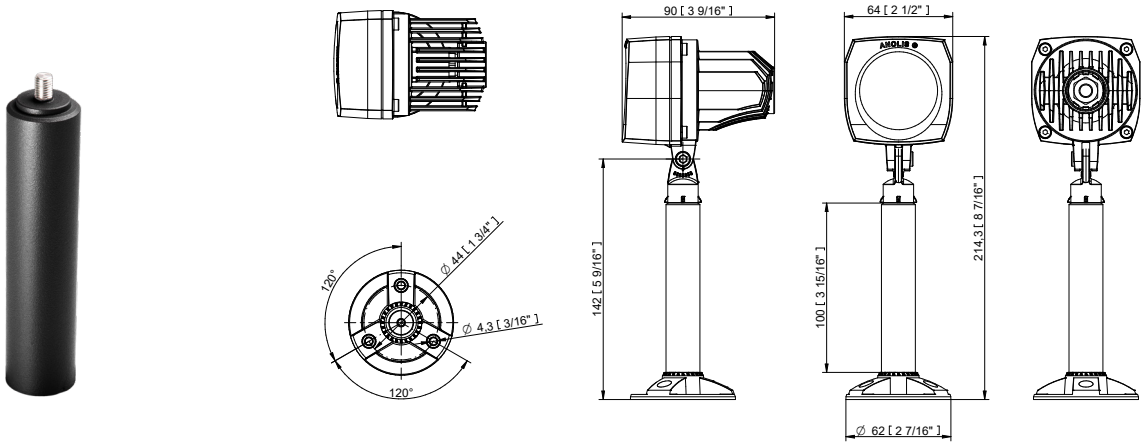

Adaptor Stand 100mm