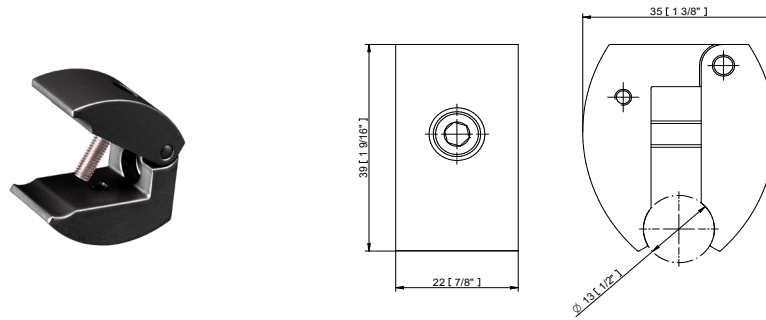

Pipe Clamp

Adaptor Stand 100mm

Twin Wall Cover (Flat / Round)