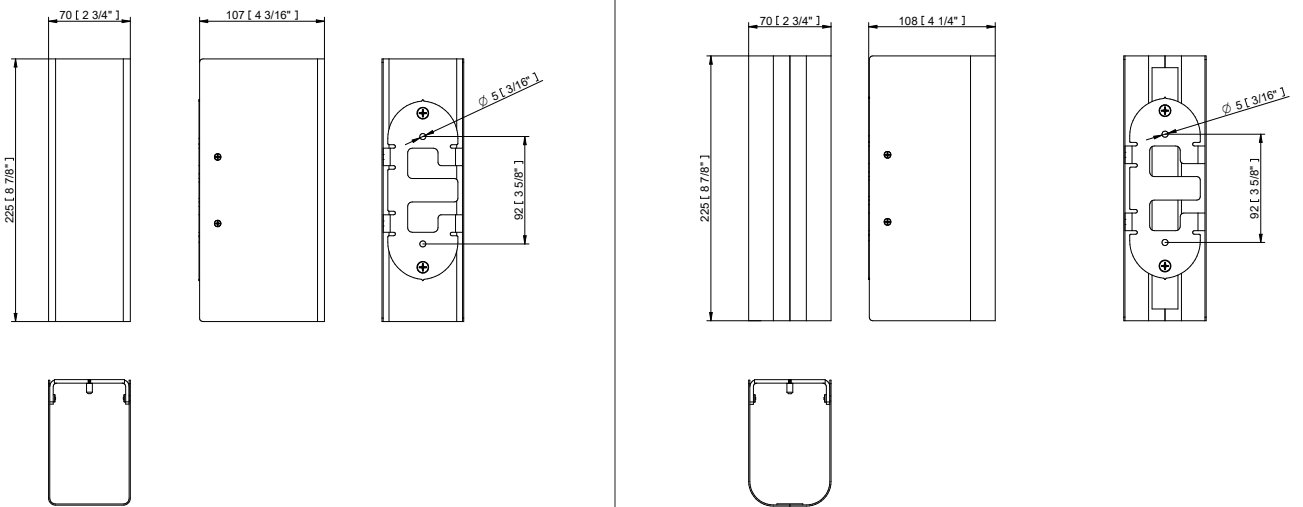

### BI-SYMMETRICAL

7x30°

7x60°

10x90°

35x70°

30x7°

60x7°

90x10°

Floor Stand

Pipe Clamp

Adaptor Stand 100mm

Twin Wall Cover (Flat / Round)

Terminator Active

Connector Chogori 3-pin (T-Connector / Male / Female)

Land Spike Single / Twin / Triple