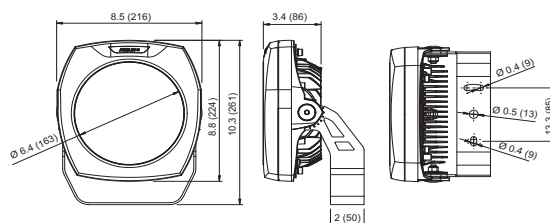

ArcSource Outdoor 24MC tm

Client: _____

Project: _____

Specifier: _____

Type: _____ Qty: _____

FEATURES:

- Input Voltage: 48VDC Via ArcPower Range
- Power consumption: 60W
- Light Source: 6 x MC LED's
- Delivered Lumen: 1951lm 11dg 24MC - 700mA
- Projected LED Life: 60,000 Hrs
- Control: DMX Controller
- Housing: Cast Aluminium and Glass Cover
- Fixing Method: Stirrup + Floor Stand
- IP Rating: IP67
- Operating Ambient Temp: -20°C/+40°C (-4°F/+104°F)
- Certification: ETL / cETL, CE, RoHS
- 5 Year Warranty

Connector CGRBDU-08BMMA-SL8001

T-Connector Chogori, 8-Pin, Screw

Connector Waterproof cap
(Fits Above Connecotr)

Connector Waterproof cap
(Fits Above Connecotr)

Product Specification:

Electrical	Input Voltage		48V DC
	Power Consumption		60w @ 230V
Optical	Light Source		6 x 10w Multi-Chip LEDs
		RGBW	W = CW - 6500K NW -4200K
		SW	2700K-6500K
		PW	3200K and 6500K
	LED Channels		Red, Green, Blue, White, Pure White, Smart White
Beam Angle		11°, 26°, 36°	
Projected Lumen Maintenance		60,000 hrs (L70@ 25°C / 77°F)	
Control	Wireless DMX (Optional Accessory)		N/A
	Control System		Anolis Lighting Controls or any Third Party DMX512 Controllers
	Power Supply		ArcPower Range
	Stand Alone Control		N/A
Physical	Width x Height x Depth	Inches	8.5 x 10.3 x 5.9
		mm	216 x 261 x 150
	Weight	lbs	9.48
		kg	4.3
	Housing		High Pressure Die-Cast Aluminium Body Tempered Glass
	Fixture Cable and Connections		LIYY 8xAWG22 - 0.5m (1.64ft) - Chogori Connector
	Fixing Method		Stirrup
	Adjustability		+35° -90°
	IP Rating		IP67
	IK Rating		IK**
	Cooling System		Convection
	Operating Ambient Temperature		-20°C / +40°C (-4°F / +104°F)
	Operating Temperature		+75°C @ Ambient +40°C (+167°F @ Ambient +104°F)
Certification	Listings	ETL / cETL, CE, RoHS	

Photometric Data:

ArcSource Outdoor 24MC - 11° 350mA

Distance [m]	Cone Diameter [m]	E(0°) E(CD)	η = 99%
0.5	0.10	106237 53294	
1.0	0.20	26559 13332	
1.5	0.30	11804 5922	
2.0	0.41	6640 3331	
2.5	0.51	4249 2132	
3.0	0.61	2951 1480	