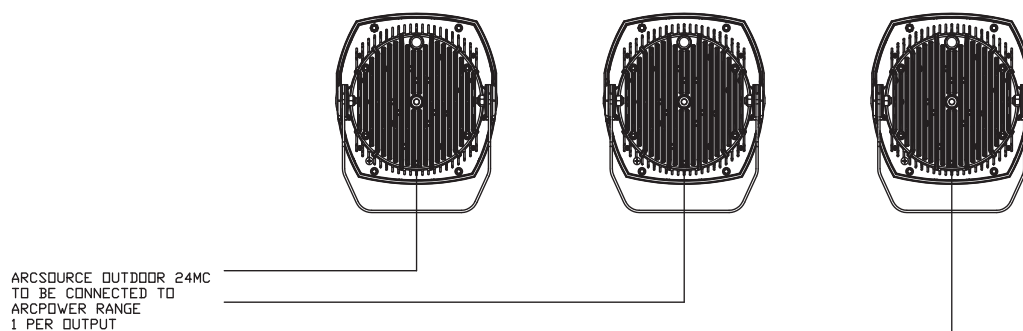

Connection Scheme:

Accessories: