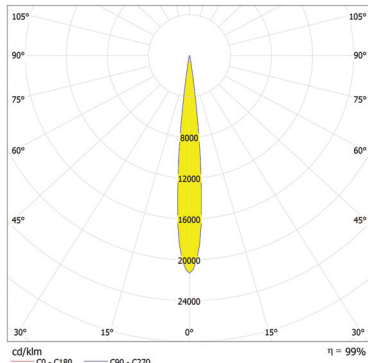

Connector CGRBDU-08BMMA-SL8001

T-Connector Chogori, 8-Pin, Screw

Connector Waterproof cap
(Fits Above Connecotr)

Connector Waterproof cap
(Fits Above Connecotr)

Product Specification:

Electrical	Input Voltage		48V DC
	Power Consumption		60w @ 230V
Optical	Light Source		6 x 10w Multi-Chip LEDs
		RGBW	W = CW - 6500K NW -4200K
		SW	2700K-6500K
		PW	3200K and 6500K
	LED Channels		Red, Green, Blue, White, Pure White, Smart White
Beam Angle		11°, 26°, 36°	
Projected Lumen Maintenance		60,000 hrs (L70@ 25°C / 77°F)	
Control	Wireless DMX (Optional Accessory)		N/A
	Control System		Anolis Lighting Controls or any Third Party DMX512 Controllers
	Power Supply		ArcPower Range
	Stand Alone Control		N/A
Physical	Width x Height x Depth	Inches	8.5 x 10.3 x 5.9
		mm	216 x 261 x 150
	Weight	lbs	9.48
		kg	4.3
	Housing		High Pressure Die-Cast Aluminium Body Tempered Glass
	Fixture Cable and Connections		LIYY 8xAWG22 - 0.5m (1.64ft) - Chogori Connector
	Fixing Method		Stirrup
	Adjustability		+35° -90°
	IP Rating		IP67
	IK Rating		IK**
	Cooling System		Convection
	Operating Ambient Temperature		-20°C / +40°C (-4°F / +104°F)
	Operating Temperature		+75°C @ Ambient +40°C (+167°F @ Ambient +104°F)
Certification	Listings	ETL / cETL, CE, RoHS	

Photometric Data:

ArcSource Outdoor 24MC - 11° 350mA

Distance [m]	Cone Diameter [m]	E(0°) E(CD)	η = 99%
0.5	0.10	106237 53294	
1.0	0.20	26559 13332	
1.5	0.30	11804 5922	
2.0	0.41	6640 3331	
2.5	0.51	4249 2132	
3.0	0.61	2951 1480	

Total Luminous Flux: 1247lm

ArcSource Outdoor 24MC - 11° 700mA

Distance [m]	Cone Diameter [m]	E(0°) E(CD)	η = 100%
0.5	0.10	166988 84475	
1.0	0.19	41742 21119	
1.5	0.29	18552 9386	
2.0	0.39	10436 5280	
2.5	0.48	6679 3379	
3.0	0.58	4638 2347	

Total Luminous Flux: 1951lm

ArcSource Outdoor 24MC - 26° 350mA

Distance [m]	Cone Diameter [m]	E(0°) E(CD)	η = 100%
0.5	0.23	18715 8759	
1.0	0.45	4679 2190	
1.5	0.68	2079 973	
2.0	0.91	1170 547	
2.5	1.14	749 350	
3.0	1.36	520 243	