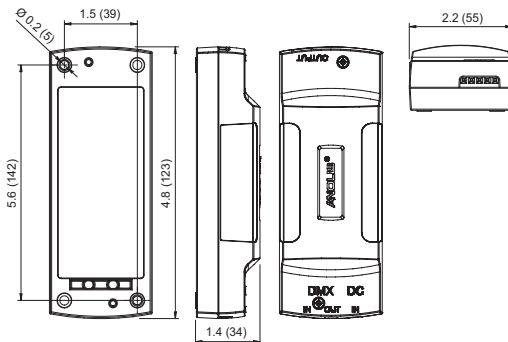

ArcCove Power and Data Box™

Client: _____
 Project: _____
 Specifier: _____
 Type: _____ Qty: _____

FEATURES:

- Input Voltage: 100-240V AC 50-60Hz
- Power consumption: 96W
- Max Load:
 - 17 x ArcCove on Standard Power
 - 8 x ArcCove on High Power
- Control: DMX 512
- Housing: Moulded Plastic
- Max Cable Length: 100m Max Depending on Number of ArcCoves
- Fixing Method: 2 Fixing Holes
- IP Rating: IP2X
- Operating Ambient Temp: +40°C (+104°F)
- Certification: ETL / cETL, CE, RoHS
- 5 Year Warranty

Product Specification:

Electrical	Input Voltage		100-240V AC 50/60 Hz
	Power Consumption		96W
	OutPut Voltage		24V DC
	Rated Current		4A
	Power Factor		>95
	Protection		Short Circuit, Overload, Over Voltage, Over Temperature
Physical	Width x Height x Depth (ArcCover Power)	Inches	7.9 x 2.8 x 1.4
		mm	200 x 70.5 x 35
	Weight	lbs	1.15
		kg	0.52
	Number of Led Output Zones		1
	Maximum Load Per Zone	RGBW	17 x ArcCover Standard Power
			8 x ArcCover High Power
	Max Cable Length	100m Depending on number of ArcCoves	
		20m From ArcCover Power to first ArcCove	
		20m between ArcCoves	
	Input connection	3-wire cable 18AWG 3C, Length 310mm	
	LED Output Connection	2-wire cable 18AWG 2C, Length 310mm	
	Fixing Method	2 Fixing Holes	
IP Rating	IP20		
Cooling System	Convection		
Operating Ambient Temperature	-30°C / +50°C (-22°F / +122°F)		
Certification	Listings	ETL / cETL, CE, RoHS	

ArcCove Data Box			
Control			4-Digit LED display, 4 buttons
	Connection		DMX and Power Connection Blocl
Width x Height x Depth (ArcCover Power)	Inches	5.6 x 2.17 x 1.38	
	mm	142 x 55 x 35	
Weight	lbs	0.33	
	kg	0.15	
IP Rating	IP20		