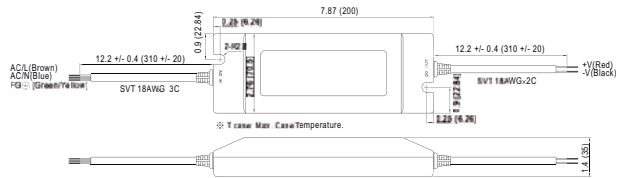

ArcCove Power and Data Box™

Client: _____
 Project: _____
 Specifier: _____
 Type: _____ Qty: _____

FEATURES:

- Input Voltage: 100-240V AC 50-60Hz
- Power consumption: 96W
- Max Load:
 - 17 x ArcCove on Standard Power
 - 8 x ArcCove on High Power
- Control: DMX 512
- Housing: Moulded Plastic
- Max Cable Length: 100m Max Depending on Number of ArcCoves
- Fixing Method: 2 Fixing Holes
- IP Rating: IP2X
- Operating Ambient Temp: +40°C (+104°F)
- Certification: ETL / cETL, CE, RoHS
- 5 Year Warranty

Product Specification:

Electrical	Input Voltage		100-240V AC 50/60 Hz
	Power Consumption		96W
	OutPut Voltage		24V DC
	Rated Current		4A
	Power Factor		>95
	Protection		Short Circuit, Overload, Over Voltage, Over Temperature
Physical	Width x Height x Depth (ArcCover Power)	Inches	7.9 x 2.8 x 1.4
		mm	200 x 70.5 x 35
	Weight	lbs	1.15
		kg	0.52
	Number of Led Output Zones		1
	Maximum Load Per Zone	RGBW	17 x ArcCover Standard Power
			8 x ArcCover High Power
	Max Cable Length	100m Depending on number of ArcCoves	
		20m From ArcCover Power to first ArcCove	
		20m between ArcCoves	
	Input connection	3-wire cable 18AWG 3C, Length 310mm	
	LED Output Connection	2-wire cable 18AWG 2C, Length 310mm	
	Fixing Method	2 Fixing Holes	
IP Rating	IP20		
Cooling System	Convection		
Operating Ambient Temperature	-30°C / +50°C (-22°F / +122°F)		
Certification	Listings	ETL / cETL, CE, RoHS	

ArcCove Data Box			
Control			4-Digit LED display, 4 buttons
	Connection		DMX and Power Connection Blocl
Width x Height x Depth (ArcCover Power)	Inches	5.6 x 2.17 x 1.38	
	mm	142 x 55 x 35	
Weight	lbs	0.33	
	kg	0.15	
IP Rating	IP20		