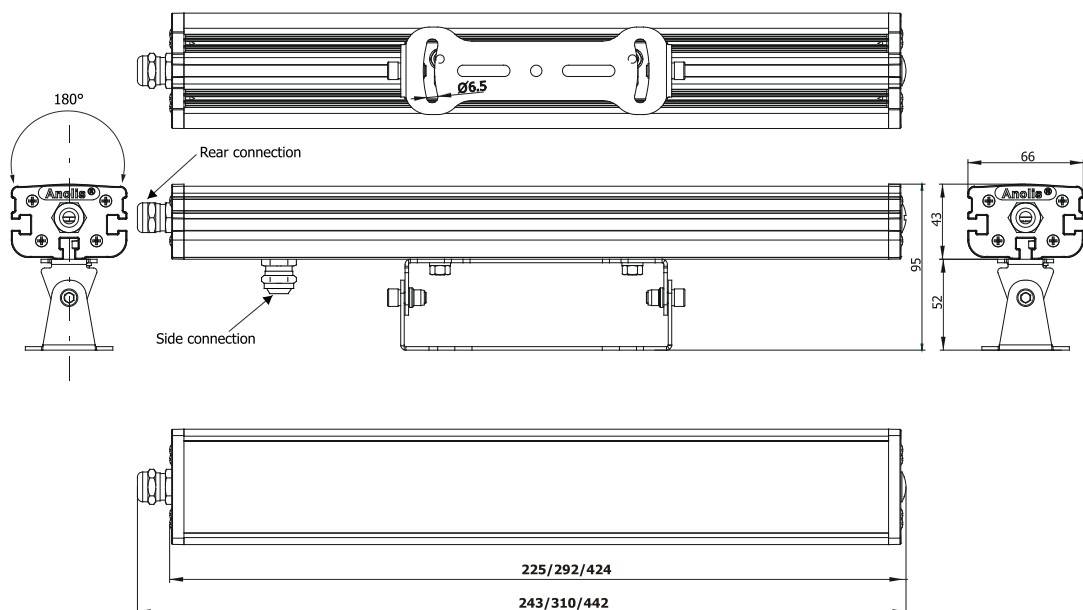

2. Installation

The ArcSource Outdoor unit has to be connected to the power source of type of LVLE according to the specifications stated in the chapter "Technical specifications".

The ArcLine Outdoor unit can be arranged in any position orientation. Spotlight body is mounted on a steel "U" brackets for "tilt" adjustment, with fixings which can be locked in position to retain the focus of the unit beam.

Note: -II- means the same data as at the ArcLine Outdoor Optic 18.

4. Dimensions

(All dimensions are in mm)

ArcLine Outdoor Optic 18/24/36

ArcLine Outdoor Optic 6/8/12

ArcLine Outdoor Optic 3

5. Accessories