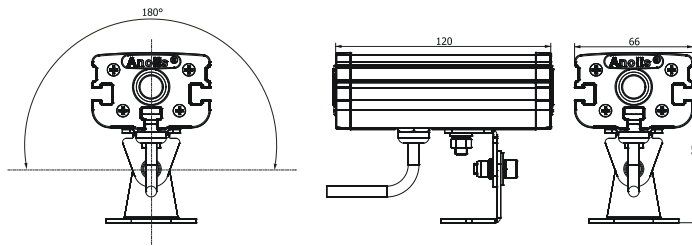

3. Technical specifications

ArcLine Outdoor Optic	3	6	8	12	18	24	36
Max. Input Current per Colour	-II-	-II-	-II-	-II-	350 mA	-II-	-II-
Total Max. Power Consumption:	3.4W	6.8 W	9W	13.6 W	20.4 W	27.2 W	40.8 W
Number of LEDs:	3	6	8	12	18	24	36
Max. input voltage:	-II-	-II-	-II-	-II-	48V DC	-II-	-II-
Operating Ambient Temp.Range:	-II-	-II-	-II-	-II-	-20°C/+40°C	-II-	-II-
Cooling System:	-II-	-II-	-II-	-II-	convection	-II-	-II-
Optical Systems Available:	-II-	12°, 19°, 25°, 31°, 47°x11° for RGB, RGBW and single colour/16°, 25°, 28°, 35°, 45°x18° for WW, CW and SW variants			-II-	-II-	-II-
LED Device:	-II-	-II-	-II-	-II-	ProLight Opto Proeon	-II-	-II-
Typical Lumen Maintenance:	-II-	-II-	-II-	-II-	70%@ 50,000 hours	-II-	-II-
Led Life Expectancy:	-II-	-II-	-II-	-II-	minimum 50,000 hours	-II-	-II-
Construction:body	-II-	-II-	-II-	-II-	precision extruded aluminium	-II-	-II-
"U" holder	-II-	-II-	-II-	-II-	zincing steel	-II-	-II-
Transparent cover:	-II-	-II-	-II-	-II-	tempered glass	-II-	-II-
Weight:	0.5 kg	1.1 kg	1.25kg	2.1kg	3.1 kg	4.3 kg	6.4 kg
Ingress Protection:	-II-	-II-	-II-	-II-	Suitable for wet location	-II-	-II-
Flammability:	-II-	-II-	-II-	-II-	94HB flame class rating	-II-	-II-
Power /Data plug:	-II-	-II-	-II-	-II-	Chogori 08BMMA-SL8001	-II-	-II-
Power /Data cable type:	-II-	-II-	-II-	-II-	LiYY 8xAWG22 UL Style 2517/CSA O.D. 6,70mm	-II-	-II-
Power /Data cable length:	-II-	-II-	-II-	-II-	0.5m	-II-	-II-
LED Colour Variants**	RGB,RAB,R,G,B,A,WW,CW,SW	RGB,RAB,R,G,B,A,WW,CW	RGB,RAB,R,G,B,A,WW,CW	RGB,RAB,R,G,B,A,WW,CW	RGB,RAB,R,G,B,A,WW,CW,SW	RGB,RAB,R,G,B,A,WW,CW,SW	RGB,RAB,R,G,B,A,WW,CW,SW

Note: -II- means the same data as at the ArcLine Outdoor Optic 18.

4. Dimensions

(All dimensions are in mm)

ArcLine Outdoor Optic 18/24/36

ArcLine Outdoor Optic 6/8/12

ArcLine Outdoor Optic 3

5. Accessories