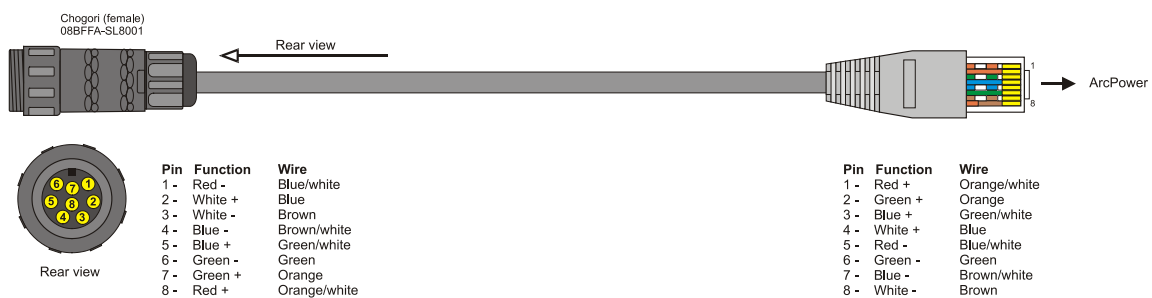

2. Installation

The ArcSource Outdoor unit has to be connected to the power source of type of LVLE according to the specifications stated in the chapter "Technical specifications".

The ArcLine Outdoor unit can be arranged in any position orientation. Spotlight body is mounted on a steel "U" brackets for "tilt" adjustment, with fixings which can be locked in position to retain the focus of the unit beam.

Connections:

1. ArcLine Outdoor Optic

2. Adapter cable Chogori -RJ45 (it is not a standard part of delivery), for indoor use only

3. Adapter cable Chogori -Chogori (it is not a standard part of delivery)