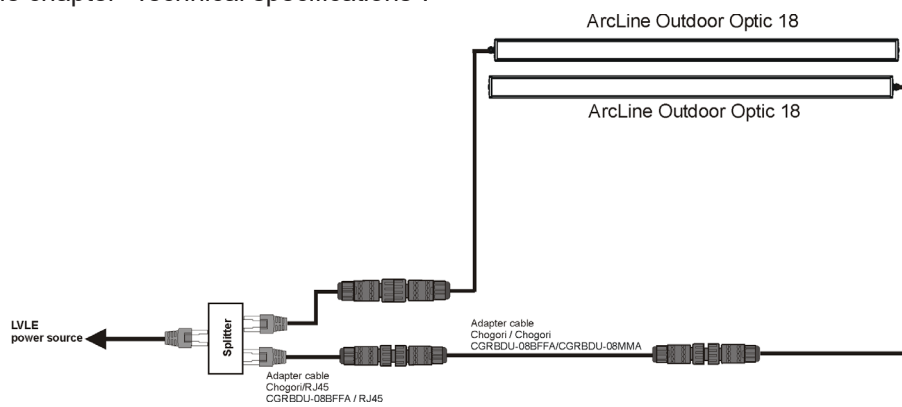

2. Installation

The ArcSource Outdoor unit has to be connected to the power source of type of LVLE according to the specifications stated in the chapter "Technical specifications".

The ArcLine Outdoor unit can be arranged in any position orientation. Spotlight body is mounted on a steel "U" brackets for "tilt" adjustment, with fixings which can be locked in position to retain the focus of the unit beam.