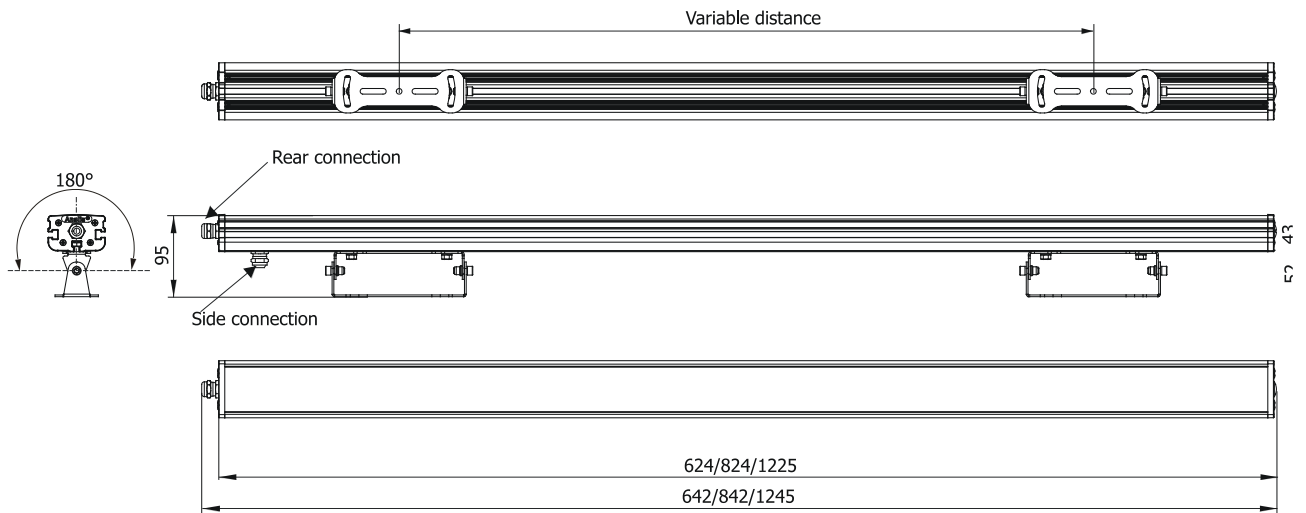

3. Technical specifications

ArcLine Outdoor Optic	3	6	8	12	18	24	36
Max. Input Current per Colour	-II-	-II-	-II-	-II-	350 mA	-II-	-II-
Total Max. Power Consumption:	3.4W	6.8 W	9W	13.6 W	20.4 W	27.2 W	40.8 W
Number of LEDs:	3	6	8	12	18	24	36
Max. input voltage:	-II-	-II-	-II-	-II-	48V DC	-II-	-II-
Operating Ambient Temp.Range:	-II-	-II-	-II-	-II-	-20°C/+40°C	-II-	-II-
Cooling System:	-II-	-II-	-II-	-II-	convection	-II-	-II-
Optical Systems Available:	-II-	12°, 19°, 25°, 31°, 47°x11° for RGB, RGBW and single colour/16°, 25°, 28°, 35°, 45°x18° for WW, CW and SW variants			-II-	-II-	-II-
LED Device:	-II-	-II-	-II-	-II-	ProLight Opto Proeon	-II-	-II-
Typical Lumen Maintenance:	-II-	-II-	-II-	-II-	70%@ 50,000 hours	-II-	-II-
Led Life Expectancy:	-II-	-II-	-II-	-II-	minimum 50,000 hours	-II-	-II-
Construction:body	-II-	-II-	-II-	-II-	precision extruded aluminium	-II-	-II-
"U" holder	-II-	-II-	-II-	-II-	zincing steel	-II-	-II-
Transparent cover:	-II-	-II-	-II-	-II-	tempered glass	-II-	-II-
Weight:	0.5 kg	1.1 kg	1.25kg	2.1kg	3.1 kg	4.3 kg	6.4 kg
Ingress Protection:	-II-	-II-	-II-	-II-	Suitable for wet location	-II-	-II-
Flammability:	-II-	-II-	-II-	-II-	94HB flame class rating	-II-	-II-
Power /Data plug:	-II-	-II-	-II-	-II-	Chogori 08BMMA-SL8001	-II-	-II-
Power /Data cable type:	-II-	-II-	-II-	-II-	LiYY 8xAWG22 UL Style 2517/CSA O.D. 6,70mm	-II-	-II-
Power /Data cable length:	-II-	-II-	-II-	-II-	0.5m	-II-	-II-
LED Colour Variants**	RGB,RAB,R,G,B,A,WW,CW,SW	RGB,RAB,R,G,B,A,WW,CW	RGB,RAB,R,G,B,A,WW,CW	RGB,RAB,R,G,B,A,WW,CW	RGB,RAB,R,G,B,A,WW,CW,SW	RGB,RAB,R,G,B,A,WW,CW,SW	RGB,RAB,R,G,B,A,WW,CW,SW

Note: -II- means the same data as at the ArcLine Outdoor Optic 18.

4. Dimensions

(All dimensions are in mm)

ArcLine Outdoor Optic 18/24/36

ArcLine Outdoor Optic 6/8/12

ArcLine Outdoor Optic 3

5. Accessories