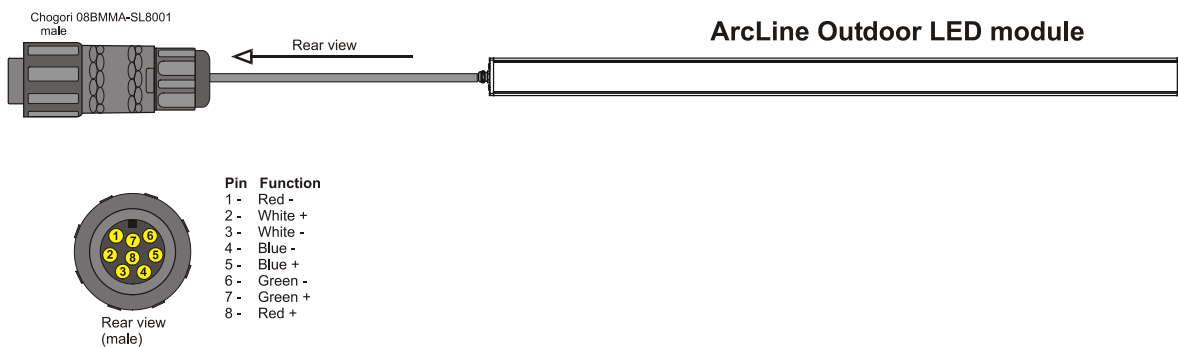

Connections:

1. ArcLine Outdoor Optic