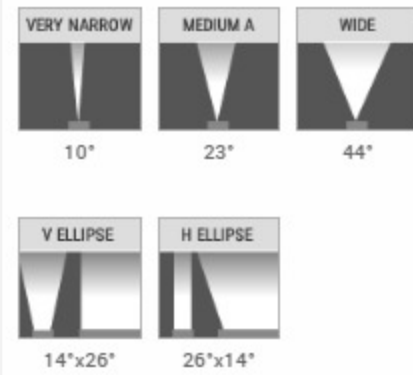

Power Consumption
Typ. 290W

Physical (max WxHxD)
842 x 353 x 271 mm - 39 kg
33.15 x 13.9 x 10.67 in. - 86 lbs
Aluminium Body, Tempered Glass

Product Variant

White Colour Temperature Options

Optic Options

Control Protocols

Projected Lumen Maintenance
77,000 hrs (L70)

Power Consumption
Typ. 580W

Physical (max WxHxD)
842 x 551 x 248 mm - 57kg
33.15 x 21.7 x 9.76 in. - 125.7 lbs
Aluminium Body, Tempered Glass

Product Variant

White Colour Temperature Options

Lumen Output & Light Source
Max. 15,798 lm
40 x Multichip

Projected Lumen Maintenance
60,000 hrs (L70)

Power Consumption
Typ. 440W

Physical (max WxHxD)
463 x 314 x 237 mm - 14.5kg
18.2 x 12.4 x 9.3in. - 32lbs
Aluminium Body, Tempered Glass