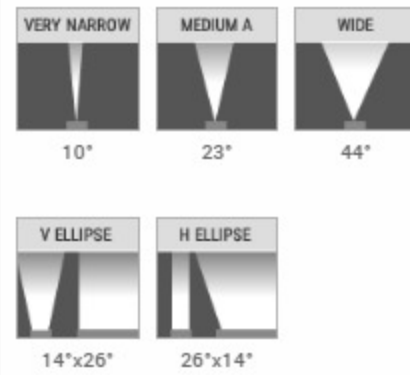

Optic Options