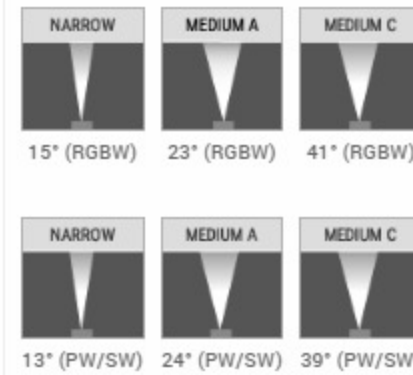

Optic Options