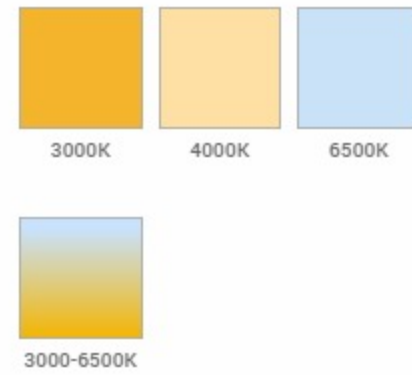

Projected Lumen Maintenance
76,000 hrs (L70)

Power Consumption
Typ. 200W

Physical (max WxHxD)
329 x 300 x 316 mm - 11.0 kg
12.95 x 11.81 x 12.44 in. - 24.4 lbs
Aluminium Body, Tempered Glass

Product Variant

White Colour Temperature Options

Optic Options

Control Protocols

Finish Options

Standards & Certification

ArcPad™ 94 Integral

[Remove](#)

Key Features

Power Consumption
Typ. 290W

Physical (max WxHxD)
842 x 353 x 271 mm - 39 kg
33.15 x 13.9 x 10.67 in. - 86 lbs
Aluminium Body, Tempered Glass

Product Variant

White Colour Temperature Options

Optic Options

Control Protocols