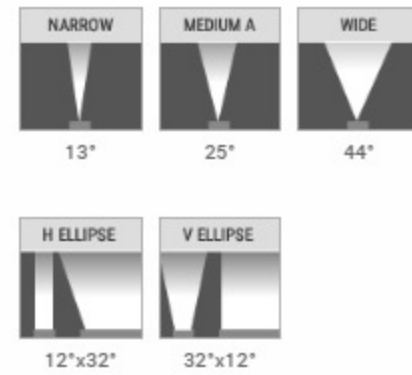

Optic Options