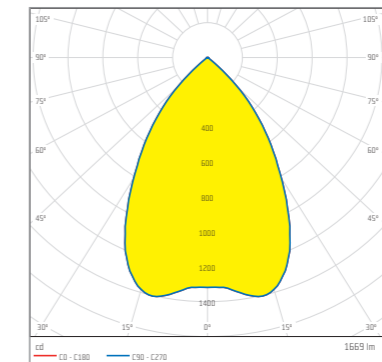

TECHNICAL SPECIFICATIONS:

ELECTRICAL

Input Voltage 24V DC
 Typical Power Consumption 40W +/- 10%

OPTICAL

Light Source 24x High Power Single Chip LEDs
 Colour Variants RGBW (W= 6500K)
 Red/Green/Blue/CoolWhite
 Beam Angle (w/anti-glare ring) 67°, 80°
 Lumen Output (Delivered) 1669 lm (RGBW at 67°, with anti-glare ring, 5000K)
 1521 lm (RGBW at 80°, with anti-glare ring, 5000K)
 Projected Lumen Maintenance 50,000 hrs (L70@ 25°C / 77°F)

PHYSICAL

Width x Height x Depth 232 x 115 x 283 mm / 9.1 x 4.53 x 11.1 in
 Weight 1.8 kg / 4.0 lbs
 Housing High Pressure Die-Cast Aluminium, Plastic Cover
 Finish Options (Front Frame) White, Black (Standard), Silver/Custom RAL (Cost Option)
 Cables / Connections Terminal Block (Power In, DMX In/Out, DALI In/Out, Back-up Power)
 Mounting Method Recessed, Via Two Spring Clips. Cut-out Diameter: 212mm / 8.34 in
 Protection Factor IP20 (Option: IP20/IP54 with attached front glass)
 IC Rating Non-IC Rated
 Cooling System Convection
 Operating Ambient Temperature -20°C / +40°C [-4°F / +104°F]
 Operating Temperature 75°C @ Ambient +35°C (167°F @ Ambient +95°F)
 Total Heat Dissipation 136 BTU/h (calculated)

CERTIFICATION

Listings ETL / cETL, CE, RoHS

ACCESSORIES

Anti-Glare Ring (detachable)
 Adaptor Ring + Spring Clip Set For Ø235-250mm / Ø9.25-9.84in Cut-Out (Optional)
 ArcPower for Ambiane

DIMENSIONS (mm/inch):

PHOTOMETRIC DATA:

67°

Ambiane™ RGBW 67° Total Luminous Flux: 1669lm

PHOTOMETRIC DATA:

80°

Ambiane™ RGBW 80° Total Luminous Flux: 1521lm