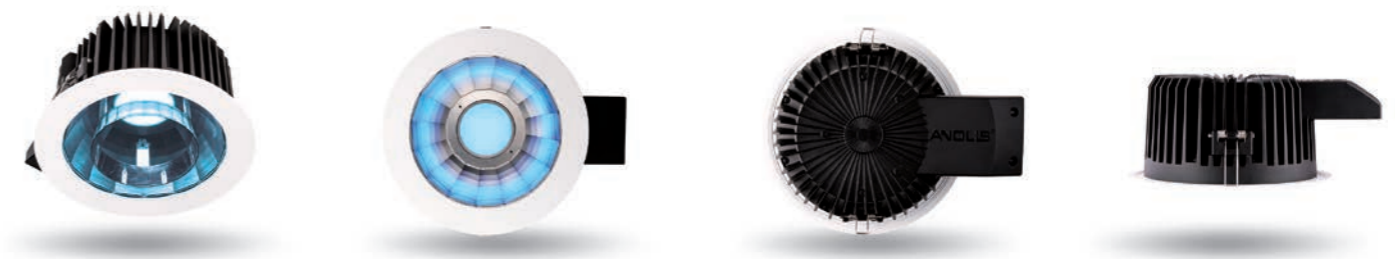

TECHNICAL SPECIFICATIONS:

ELECTRICAL

Input Voltage 24V DC
 Typical Power Consumption 40W +/- 10%

OPTICAL

Light Source 24x High Power Single Chip LEDs
 Colour Variants RGBW (W= 6500K)
 Red/Green/Blue/CoolWhite
 Beam Angle (w/anti-glare ring) 67°, 80°
 Lumen Output (Delivered) 1669 lm (RGBW at 67°, with anti-glare ring, 5000K)
 1521 lm (RGBW at 80°, with anti-glare ring, 5000K)
 Projected Lumen Maintenance 50,000 hrs (L70@ 25°C / 77°F)

PHYSICAL

Width x Height x Depth 232 x 115 x 283 mm / 9.1 x 4.53 x 11.1 in
 Weight 1.8 kg / 4.0 lbs
 Housing High Pressure Die-Cast Aluminium, Plastic Cover
 Finish Options (Front Frame) White, Black (Standard), Silver/Custom RAL (Cost Option)
 Cables / Connections Terminal Block (Power In, DMX In/Out, DALI In/Out, Back-up Power)
 Mounting Method Recessed, Via Two Spring Clips. Cut-out Diameter: 212mm / 8.34 in
 Protection Factor IP20 (Option: IP20/IP54 with attached front glass)
 IC Rating Non-IC Rated
 Cooling System Convection
 Operating Ambient Temperature -20°C / +40°C [-4°F / +104°F]
 Operating Temperature 75°C @ Ambient +35°C (167°F @ Ambient +95°F)
 Total Heat Dissipation 136 BTU/h (calculated)

CERTIFICATION

Listings ETL / cETL, CE, RoHS

ACCESSORIES

Anti-Glare Ring (detachable)
 Adaptor Ring + Spring Clip Set For Ø235-250mm / Ø9.25-9.84in Cut-Out (Optional)
 ArcPower for Ambiane

DIMENSIONS (mm/inch):