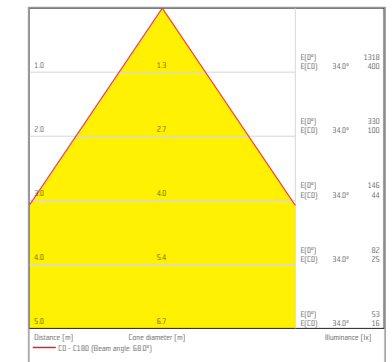

TECHNICAL SPECIFICATIONS:

ELECTRICAL

Input Voltage 24V DC
 Typical Power Consumption 40W +/- 10%

OPTICAL

Light Source 24x High Power Single Chip LEDs
 Colour Variants RGBW (W= 6500K)
 Red/Green/Blue/CoolWhite
 Beam Angle (w/anti-glare ring) 67°, 80°
 Lumen Output (Delivered) 1669 lm (RGBW at 67°, with anti-glare ring, 5000K)
 1521 lm (RGBW at 80°, with anti-glare ring, 5000K)
 Projected Lumen Maintenance 50,000 hrs (L70@ 25°C / 77°F)

PHYSICAL

Width x Height x Depth 232 x 115 x 283 mm / 9.1 x 4.53 x 11.1 in
 Weight 1.8 kg / 4.0 lbs
 Housing High Pressure Die-Cast Aluminium, Plastic Cover
 Finish Options (Front Frame) White, Black (Standard), Silver/Custom RAL (Cost Option)
 Cables / Connections Terminal Block (Power In, DMX In/Out, DALI In/Out, Back-up Power)
 Mounting Method Recessed, Via Two Spring Clips. Cut-out Diameter: 212mm / 8.34 in
 Protection Factor IP20 (Option: IP20/IP54 with attached front glass)
 IC Rating Non-IC Rated
 Cooling System Convection
 Operating Ambient Temperature -20°C / +40°C [-4°F / +104°F]
 Operating Temperature 75°C @ Ambient +35°C (167°F @ Ambient +95°F)
 Total Heat Dissipation 136 BTU/h (calculated)

CERTIFICATION

Listings ETL / cETL, CE, RoHS

ACCESSORIES

Anti-Glare Ring (detachable)
 Adaptor Ring + Spring Clip Set For Ø235-250mm / Ø9.25-9.84in Cut-Out (Optional)
 ArcPower for Ambiane

DIMENSIONS (mm/inch):

PHOTOMETRIC DATA:

67°

Ambiane™ RGBW 67° Total Luminous Flux: 1669lm

PHOTOMETRIC DATA:

80°

Ambiane™ RGBW 80° Total Luminous Flux: 1521lm