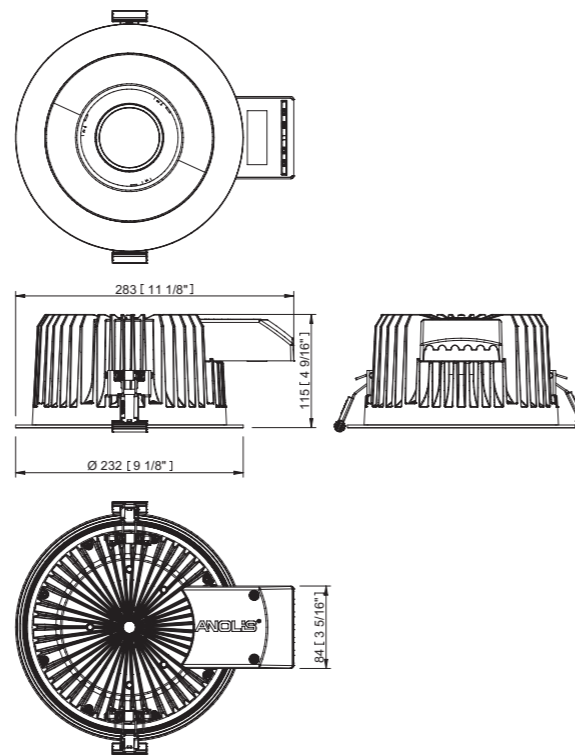

TECHNICAL SPECIFICATIONS:

ELECTRICAL

Input Voltage 24V DC
 Typical Power Consumption 40W +/- 10%

OPTICAL

Light Source 24x High Power Single Chip LEDs
 Colour Variants RGBW (W= 6500K)
 Red/Green/Blue/CoolWhite
 Beam Angle (w/anti-glare ring) 67°, 80°
 Lumen Output (Delivered) 1669 lm (RGBW at 67°, with anti-glare ring, 5000K)
 1521 lm (RGBW at 80°, with anti-glare ring, 5000K)
 Projected Lumen Maintenance 50,000 hrs (L70@ 25°C / 77°F)

PHYSICAL

Width x Height x Depth 232 x 115 x 283 mm / 9.1 x 4.53 x 11.1 in
 Weight 1.8 kg / 4.0 lbs
 Housing High Pressure Die-Cast Aluminium, Plastic Cover
 Finish Options (Front Frame) White, Black (Standard), Silver/Custom RAL (Cost Option)
 Cables / Connections Terminal Block (Power In, DMX In/Out, DALI In/Out, Back-up Power)
 Mounting Method Recessed, Via Two Spring Clips. Cut-out Diameter: 212mm / 8.34 in
 Protection Factor IP20 (Option: IP20/IP54 with attached front glass)
 IC Rating Non-IC Rated
 Cooling System Convection
 Operating Ambient Temperature -20°C / +40°C [-4°F / +104°F]
 Operating Temperature 75°C @ Ambient +35°C (167°F @ Ambient +95°F)
 Total Heat Dissipation 136 BTU/h (calculated)

CERTIFICATION

Listings ETL / cETL, CE, RoHS

ACCESSORIES

Anti-Glare Ring (detachable)
 Adaptor Ring + Spring Clip Set For Ø235-250mm / Ø9.25-9.84in Cut-Out (Optional)
 ArcPower for Ambiane

DIMENSIONS (mm/inch):