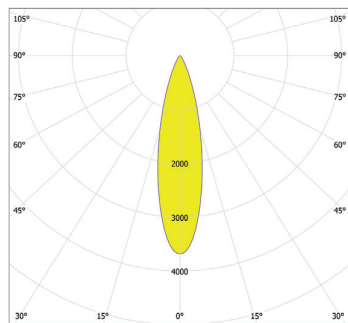

ArcLine Outdoor Optic 36 WW - 25°

Distance [m]	Cone Diameter [m]	E(P) [lm]	E(CD) [lm]	Illuminance [lx]
0.5	0.23	47712	12.7°	22181
1.0	0.45	11928	12.7°	5545
1.5	0.68	5301	12.7°	2465
2.0	0.90	2982	12.7°	1386
2.5	1.13	1908	12.7°	887
3.0	1.35	1325	12.7°	616

Distance [m] Cone Diameter [m]
CO - C180 (Half-value Angle: 25.4°)
Total Luminous Flux: 3240lm

For foot Candles divide lux by 10.7