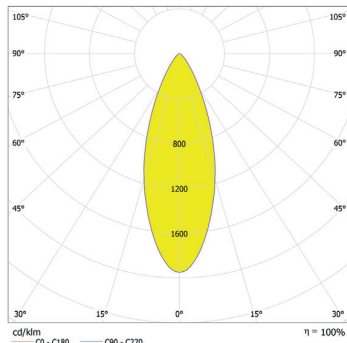

ArLine Outdoor Optic 24 CW - 37°

Distance [m]	Cone Diameter [m]	E(0°) E(C0)	E(18.6°) E(C270)
0.5	0.34	17535	7474
1.0	0.67	4384	1868
1.5	1.01	1948	830
2.0	1.35	1096	467
2.5	1.68	701	299
3.0	2.02	487	208

Distance [m] Cone Diameter [m]
— C0 - C180 (Half-value Angle: 37.2°)
Illuminance [lx]

Total Luminous Flux: 2248lm