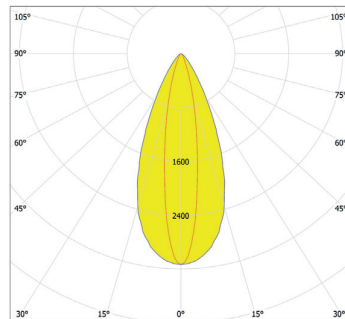

ArcLine Outdoor Optic 18 WW - 45°x18°

Distance [m]	Cone Diameter [m]	E(P) [lm]	E(C) [lm]	Illuminance [lx]
0.5	0.41	20471	22.2° 8193	
0.5	0.16	9899	9.0° 9899	
1.0	0.82	5118	22.2° 2048	
1.0	0.32	2475	9.0° 2475	
1.5	1.22	2275	22.2° 910	
1.5	0.48	1100	9.0° 1100	
2.0	1.63	1279	22.2° 512	
2.0	0.63	619	9.0° 619	
2.5	2.04	819	22.2° 328	
2.5	0.79	396	9.0° 396	
3.0	2.45	569	22.2° 238	
3.0	0.95	275	9.0° 275	

Distance [m] Cone Diameter [m]
CO - C180 (Half-value Angle: 18.0°)
C20 - C270 (Half-value Angle: 44.4°)

Total Luminous Flux: 1634lm