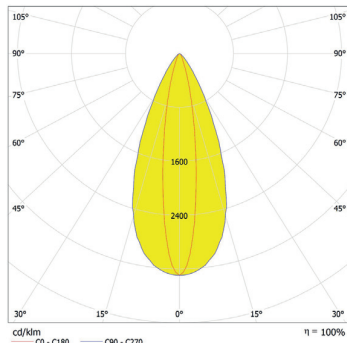

Total Luminous Flux: 1178lm

ArcLine Outdoor Optic 12 CW - 25°

Distance [m]	Cone Diameter [m]	E(P) [lx]	E(C) [lx]
0.5	0.22	1816	869
1.0	0.44	454	213
1.5	0.67	202	99
2.0	0.89	116	52
2.5	1.11	72	33
3.0	1.33	50	23

Total Luminous Flux: 1143lm

ArcLine Outdoor Optic 12 CW - 31°

Distance [m]	Cone Diameter [m]	E(P) [lx]	E(C) [lx]
0.5	0.28	1023	461
1.0	0.56	256	115
1.5	0.84	114	53
2.0	1.12	64	29
2.5	1.40	41	18
3.0	1.68	28	13

Total Luminous Flux: 1093lm

ArcLine Outdoor Optic 12 CW - 37°

Distance [m]	Cone Diameter [m]	E(P) [lx]	E(C) [lx]
0.5	0.34	878	373
1.0	0.67	219	93
1.5	1.01	94	41
2.0	1.35	58	24
2.5	1.68	35	14
3.0	2.02	24	10

Total Luminous Flux: 1124lm

ArcLine Outdoor Optic 12 CW - 44°x17°

Distance [m]	Cone Diameter [m]	E(P) [lx]	E(C) [lx]
0.5	0.41	1524	618
1.0	0.81	381	152
1.5	1.22	162	69
2.0	1.62	95	38
2.5	2.03	61	24
3.0	2.44	42	17