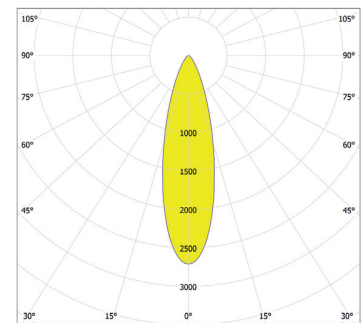

ArcLine Outdoor Optic 24 WW - 28°

Distance [m]	Cone Diameter [m]	E(P) [lm]	E(CD) [lm]	Illuminance [lx]
0.5	0.35	22062	14.1°	10922
1.0	0.50	5516	14.1°	2523
1.5	0.75	2451	14.1°	1121
2.0	1.00	1379	14.1°	631
2.5	1.25	882	14.1°	404
3.0	1.51	613	14.1°	285

Distance [m] Cone Diameter [m]
CO - C180 (Half-value Angle: 28.2°) Illuminance [lx]

Total Luminous Flux: 2036lm