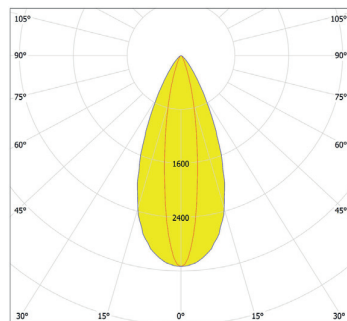

ArcLine Outdoor Optic 24 WW - 45°x18°

Distance [m]	Cone Diameter [m]	E(P) [lm]	E(CD) [lm]	Illuminance [lx]
0.5	0.41	22807	22.2°	10921
0.5	0.16	911	9.0°	13195
1.0	0.82	6822	22.2°	2730
1.0	0.32	3299	9.0°	5299
1.5	1.22	3812	22.2°	1213
1.5	0.48	1466	9.0°	1466
2.0	1.63	1705	22.2°	683
2.0	0.63	825	9.0°	825
2.5	2.04	1091	22.2°	437
2.5	0.79	528	9.0°	528
3.0	2.45	758	22.2°	303
3.0	0.95	367	9.0°	367

Distance [m] Cone Diameter [m]
CO - C180 (Half-value Angle: 18.0°)
C90 - C270 (Half-value Angle: 44.4°) Illuminance [lx]

Total Luminous Flux: 2178lm

www.anolis.eu | www.anolislighting.com