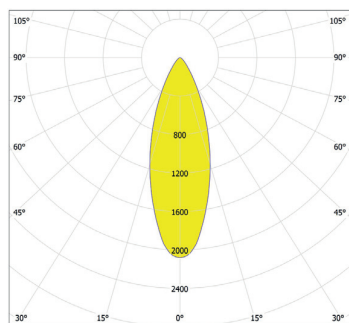

ArcLine Outdoor Optic 12 WW - 35°

Distance [m]	Cone Diameter [m]	E(0°) [E(C0)]	E(17.3°) [E(C270)]	Illuminance [lx]
0.5	0.31	8941	3910	
1.0	0.62	2235	978	
1.5	0.93	993	434	
2.0	1.25	533	244	
2.5	1.56	358	156	
3.0	1.87	248	109	

Distance [m] Cone Diameter [m]
CO - C180 (Half-value Angle: 34.6°) Illuminance [lx]

Total Luminous Flux: 1074lm