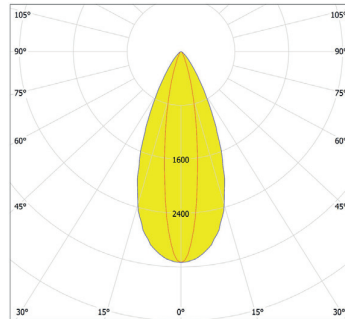

ArcLine Outdoor Optic 6 WW - 45°x18°

Total Luminous Flux: 544lm

www.anolis.eu | www.anolislighting.com