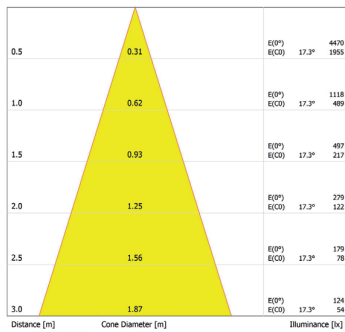

ArcLine Outdoor Optic 6 WW - 35°

Total Luminous Flux: 537lm