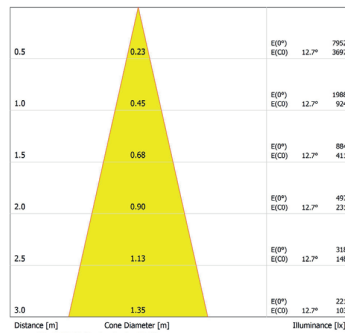

ArcLine Outdoor Optic 6 WW - 25°

Total Luminous Flux: 540lm