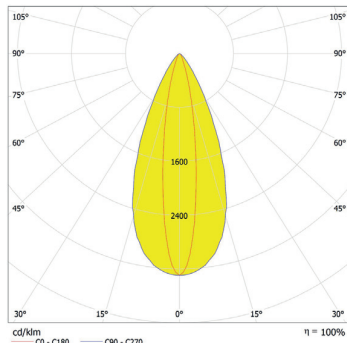

ArcLine Outdoor Optic 18 CW - 44°x17°

Distance [m]	Cone Diameter [m]	E(P) [lm]	E(C) [lm]	Illuminance [lx]
0.5	0.41	22926	22.1° 9162	
0.5	0.15	11195	8.5° 51195	
1.0	0.81	5732	22.1° 2291	
1.0	0.30	2799	8.5° 2799	
1.5	1.22	2567	22.1° 1028	
1.5	0.45	1244	8.5° 1244	
2.0	1.62	1453	22.1° 523	
2.0	0.60	700	8.5° 700	
2.5	2.03	917	22.1° 366	
2.5	0.75	448	8.5° 448	
3.0	2.44	637	22.1° 255	
3.0	0.90	311	8.5° 311	

Distance [m] Cone Diameter [m] Illuminance [lx]
CO - C180 (Half-value Angle: 17.0°)
CO - C270 (Half-value Angle: 44.2°)

Total Luminous Flux: 1740lm

www.anolis.eu | www.anolislighting.com