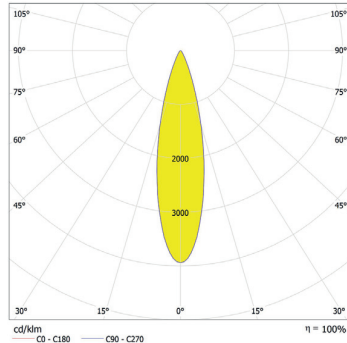

Distance [m] Cone Diameter [m]  
 CO - C180 (Half-value Angle: 28.2°) Illuminance [lx]

Total Luminous Flux: 2036lm

ArcLine Outdoor Optic 24 WW - 35°

Distance [m]	Cone Diameter [m]	E(P) [lm]	E(CD) [lm]	Illuminance [lx]
0.5	0.31	17882	17.3°	7821
1.0	0.62	4470	17.3°	1955
1.5	0.93	1987	17.3°	869
2.0	1.25	1188	17.3°	489
2.5	1.56	715	17.3°	313
3.0	1.87	497	17.3°	217

Distance [m] Cone Diameter [m]  
 CO - C180 (Half-value Angle: 34.6°) Illuminance [lx]

Total Luminous Flux: 2148lm

ArcLine Outdoor Optic 24 WW - 45°x18°

Distance [m]	Cone Diameter [m]	E(P) [lm]	E(CD) [lm]	Illuminance [lx]
0.5	0.41	22807	22.2°	10921
0.5	0.16	911	9.0°	13195
1.0	0.82	6822	22.2°	2730
1.0	0.32	3299	9.0°	5299
1.5	1.22	3812	22.2°	1213
1.5	0.48	1466	9.0°	1466
2.0	1.63	1705	22.2°	683
2.0	0.63	825	9.0°	825
2.5	2.04	1091	22.2°	437
2.5	0.79	528	9.0°	528
3.0	2.45	758	22.2°	303
3.0	0.95	367	9.0°	367

[www.anolis.eu](http://www.anolis.eu) | [www.anolislighting.com](http://www.anolislighting.com)

Photometric Data:

For foot Candles divide lux by 10.7

ArLine Outdoor Optic 36 CW - 15°

Distance [m]	Cone Diameter [m]	E(0°) E(C0)	Illuminance [lx]
0.5	0.14	15698 7.7° 5392	
1.0	0.27	29152 7.7° 14340	
1.5	0.41	12956 7.7° 6375	
2.0	0.54	7288 7.7° 3586	
2.5	0.68	4664 7.7° 2295	
3.0	0.81	3239 7.7° 1594	

Total Luminous Flux: 3534lm

ArLine Outdoor Optic 36 CW - 25°

Distance [m]	Cone Diameter [m]	E(0°) E(C0)	Illuminance [lx]
0.5	0.22	9468 13.5° 2638	
1.0	0.44	13516 12.5° 6339	
1.5	0.67	6007 12.5° 2818	
2.0	0.89	3339 12.5° 1585	
2.5	1.11	2183 12.5° 1014	
3.0	1.33	1502 12.5° 704	