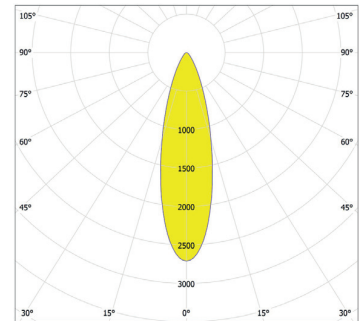

ArcLine Outdoor Optic 18 WW - 28°

Distance [m]	Cone Diameter [m]	E(P) [lm]	E(C) [lm]	Illuminance [lx]
0.5	0.25	1705	14.1° 7797	
1.0	0.50	4261	14.1° 1946	
1.5	0.75	1894	14.1° 866	
2.0	1.00	1065	14.1° 467	
2.5	1.26	682	14.1° 312	
3.0	1.51	473	14.1° 217	

Distance [m] Cone Diameter [m]
CO - C180 (Half-value Angle: 28.2°)

Total Luminous Flux: 1573lm