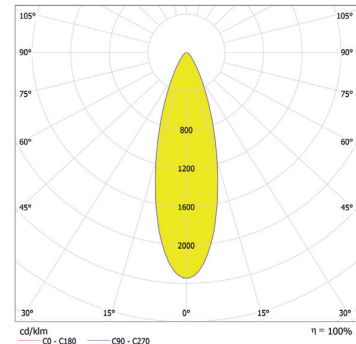

ArcLine Outdoor Optic 18 CW - 31°

Distance [m]	Cone Diameter [m]	E(P) [lm]	E(C) [lm]	Illuminance [lx]
0.5	0.28	15400	15.6° 6931	
1.0	0.56	3850	15.6° 1733	
1.5	0.84	1711	15.6° 770	
2.0	1.12	962	15.6° 433	
2.5	1.40	616	15.6° 277	
3.0	1.68	428	15.6° 193	

Distance [m] Cone Diameter [m] Illuminance [lx]
CO - C180 (Half-value Angle: 31.2°)

Total Luminous Flux: 1640lm