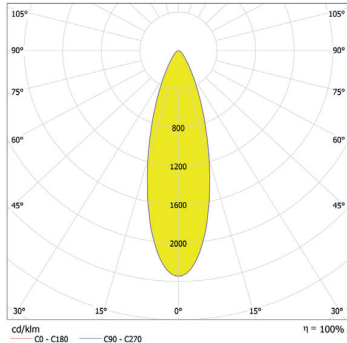

Photometric Data:

For foot Candles divide lux by 10.7

ArLine Outdoor Optic 36 CW - 15°

Distance [m]	Cone Diameter [m]	E(0°) E(C0)	Illuminance [lx]
0.5	0.14	15698 7.7° 5392	
1.0	0.27	29152 7.7° 14340	
1.5	0.41	12956 7.7° 6375	
2.0	0.54	7288 7.7° 3586	
2.5	0.68	4664 7.7° 2295	
3.0	0.81	3239 7.7° 1594	

Total Luminous Flux: 3534lm