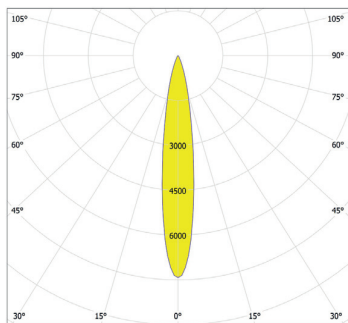

Photometric Data:

ArcLine Outdoor Optic 36 WW - 16°

Distance [m]	Cone Diameter [m]	E(P) [lm]	E(CD) [lm]	Illuminance [lx]
0.5	0.14	101144	8.0°	49712
1.0	0.28	25286	8.0°	12428
1.5	0.42	11238	8.0°	5524
2.0	0.56	6321	8.0°	3107
2.5	0.70	4046	8.0°	1989
3.0	0.84	2810	8.0°	1381

Distance [m] Cone Diameter [m]
CO - C180 (Half-value Angle: 16.0°)
Total Luminous Flux: 3408lm