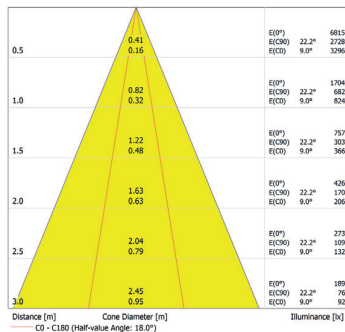

ArcLine Outdoor Optic 6 WW - 45°x18°

Total Luminous Flux: 544lm

www.anolis.eu | www.anolislighting.com