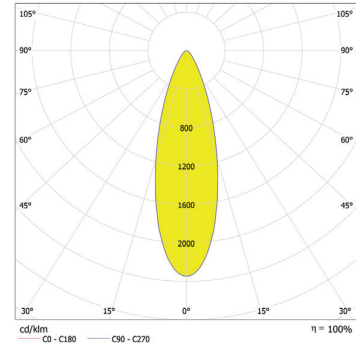

## Photometric Data:

For foot Candles divide lux by 10.7

ArcLine Outdoor Optic 6 WW - 16°

Total Luminous Flux: 568lm

ArcLine Outdoor Optic 6 WW - 25°

Total Luminous Flux: 540lm

ArcLine Outdoor Optic 6 WW - 28°

[www.anolis.eu](http://www.anolis.eu) | [www.anolislighting.com](http://www.anolislighting.com)

Photometric Data:

For foot Candles divide lux by 10.7

ArcLine Outdoor Optic 12 CW - 15°

Distance [m]	Cone Diameter [m]	E(P) [lx]	E(C) [lx]
0.5	0.14	3868	1924
1.0	0.27	972	476
1.5	0.41	419	212
2.0	0.54	249	119
2.5	0.68	155	76
3.0	0.81	100	51

Total Luminous Flux: 1178lm

ArcLine Outdoor Optic 12 CW - 25°

Distance [m]	Cone Diameter [m]	E(P) [lx]	E(C) [lx]
0.5	0.22	1816	869
1.0	0.44	454	213
1.5	0.67	202	99
2.0	0.89	116	52
2.5	1.11	72	33
3.0	1.33	50	23

Total Luminous Flux: 1143lm

ArcLine Outdoor Optic 12 CW - 31°

Distance [m]	Cone Diameter [m]	E(P) [lx]	E(C) [lx]
0.5	0.28	1023	461
1.0	0.56	256	115
1.5	0.84	114	53
2.0	1.12	64	29
2.5	1.40	41	18
3.0	1.68	28	13