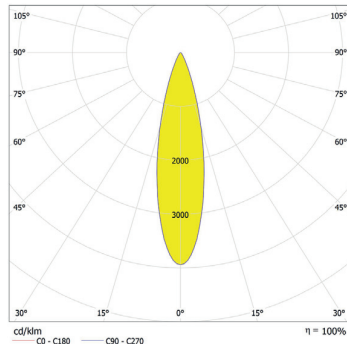

ArcLine Outdoor Optic 18 CW - 25°

Distance [m]	Cone Diameter [m]	E(P) [lm]	E(C) [lm]	Illuminance [lx]
0.5	0.22	27833	12.5° 12679	
1.0	0.44	6758	12.5° 3129	
1.5	0.67	3004	12.5° 1409	
2.0	0.89	1690	12.5° 792	
2.5	1.11	1081	12.5° 507	
3.0	1.33	751	12.5° 352	

Distance [m] Cone Diameter [m] Illuminance [lx]
CO - C180 (Half-value Angle: 25.0°)

Total Luminous Flux: 1715lm