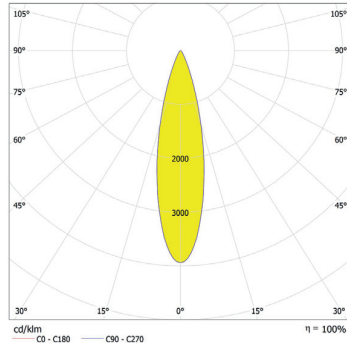

Total Luminous Flux: 562lm

ArcLine Outdoor Optic 6 CW - 44° x 17°

Distance [m]	Cone Diameter [m]	E(P) <sup>1</sup>	E(C) <sup>2</sup>	Illuminance [lx]
0.5	0.41	7642	22.1° 3054	3732
1.0	0.81	1911	22.1° 764	933
1.5	1.22	889	22.1° 339	415
2.0	1.62	476	22.1° 191	233
2.5	2.03	306	22.1° 122	149
3.0	2.44	212	22.1° 85	104

## Photometric Data:

For foot Candles divide lux by 10.7

ArcLine Outdoor Optic 6 WW - 16°

Total Luminous Flux: 568lm

ArcLine Outdoor Optic 6 WW - 25°

Total Luminous Flux: 540lm

ArcLine Outdoor Optic 6 WW - 28°

[www.anolis.eu](http://www.anolis.eu) | [www.anolislighting.com](http://www.anolislighting.com)

Photometric Data:

For foot Candles divide lux by 10.7

ArcLine Outdoor Optic 12 CW - 15°

Distance [m]	Cone Diameter [m]	E(P) [lx]	E(C) [lx]
0.5	0.14	3868	1924
1.0	0.27	972	476
1.5	0.41	419	212
2.0	0.54	249	119
2.5	0.68	155	76
3.0	0.81	100	51

Total Luminous Flux: 1178lm

ArcLine Outdoor Optic 12 CW - 25°

Distance [m]	Cone Diameter [m]	E(P) [lx]	E(C) [lx]
0.5	0.22	1816	869
1.0	0.44	454	213
1.5	0.67	202	99
2.0	0.89	116	52
2.5	1.11	72	33
3.0	1.33	50	23