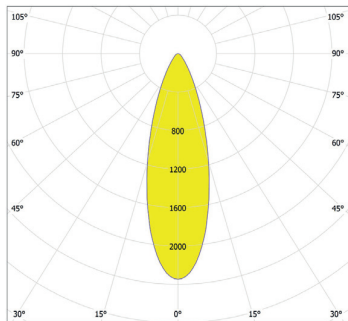

ArcLine Outdoor Optic 36 WW - 35°

Distance [m]	Cone Diameter [m]	E(P) [lm]	E(CD) [lm]	Illuminance [lx]
0.5	0.31	26879	17.3°	11738
1.0	0.62	6710	17.3°	2935
1.5	0.93	2982	17.3°	1304
2.0	1.25	1677	17.3°	736
2.5	1.56	1074	17.3°	470
3.0	1.87	746	17.3°	326

Distance [m] Cone Diameter [m]
CO - C180 (Half-value Angle: 34.6°)
Total Luminous Flux: 3224lm