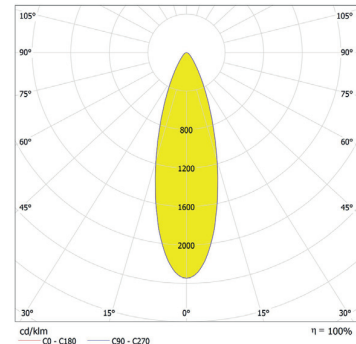

ArcLine Outdoor Optic 6 CW - 31°

Distance [m]	Cone Diameter [m]	E(P)¹	E(C)²	Illuminance [lx]
0.5	0.28	8000	15.6° 5127	2207
1.0	0.56	1980	15.6° 1282	577
1.5	0.84	1000	15.6° 570	256
2.0	1.12	563	15.6° 320	144
2.5	1.40	360	15.6° 205	92
3.0	1.68	250	15.6° 142	64

Total Luminous Flux: 546lm