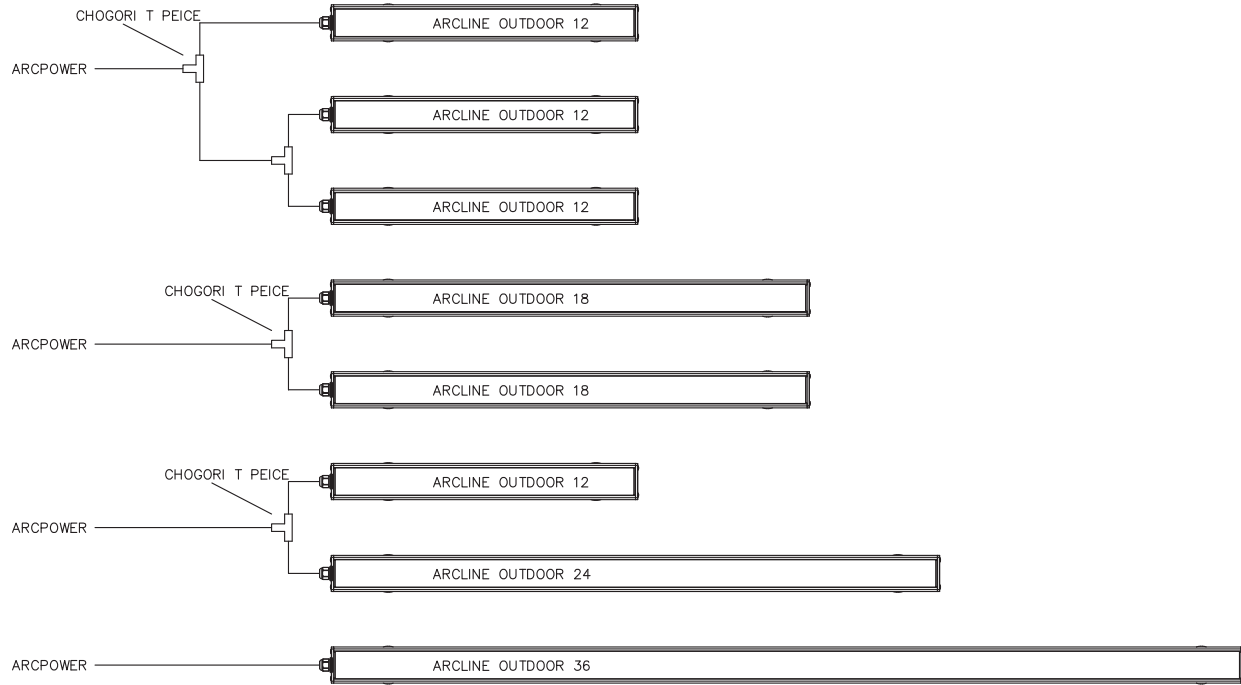

Connection Scheme:

OTHER CONFIGURATIONS ARE POSSIBLE AS LONG AS THE NUMBER OF LEDS DOES NOT EXCEED 36 PER OUTPUT OF DRIVER