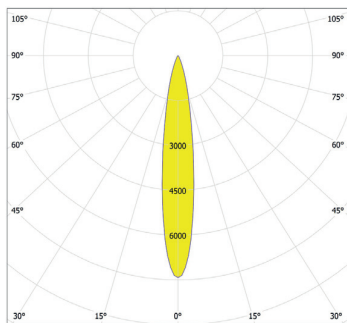

Photometric Data:

For foot Candles divide lux by 10.7

ArcLine Outdoor Optic 24 WW - 16°

Distance [m]	Cone Diameter [m]	E(P) [lm]	E(CD) [lm]	Illuminance [lx]
0.5	0.14	61420	8.0°	33442
1.0	0.28	16857	8.0°	8286
1.5	0.42	7492	8.0°	3682
2.0	0.56	4214	8.0°	2071
2.5	0.70	2697	8.0°	1326
3.0	0.84	1873	8.0°	921

Distance [m] Cone Diameter [m]
CO - C180 (Half-value Angle: 16.0°) Illuminance [lx]

Total Luminous Flux: 2272lm