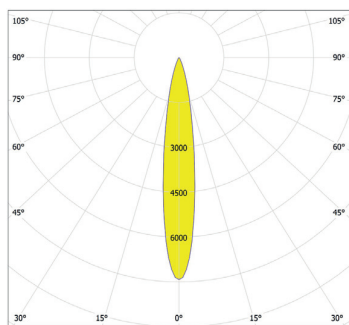

Photometric Data:

For foot Candles divide lux by 10.7

ArcLine Outdoor Optic 12 WW - 16°

Distance [m]	Cone Diameter [m]	E(0°) [E(C0)]	E(8.0°) [E(C270)]	Illuminance [lx]
0.5	0.14	33715	38771	
1.0	0.28	8429	4143	
1.5	0.42	3746	1841	
2.0	0.56	2107	1036	
2.5	0.70	1348	663	
3.0	0.84	937	466	

Distance [m] Cone Diameter [m]
CO - C180 (Half-value Angle: 16.0°) Illuminance [lx]

Total Luminous Flux: 1136lm