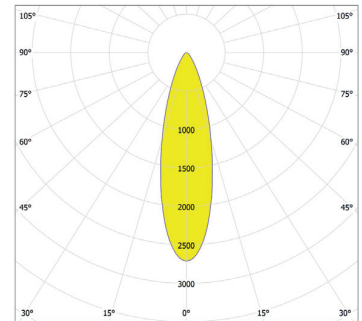

ArcLine Outdoor Optic 6 WW - 28°

Total Luminous Flux: 524lm