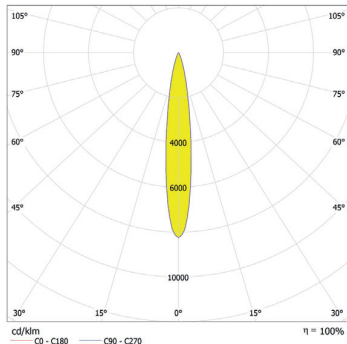

Photometric Data:

For foot Candles divide lux by 10.7

ArcLine Outdoor Optic 18 CW - 15°

Distance [m]	Cone Diameter [m]	E(P) [lm]	E(C) [lm]	Illuminance [lx]
0.5	0.14	58304	7.2° 28886	
1.0	0.27	14576	7.2° 7372	
1.5	0.41	6478	7.2° 3187	
2.0	0.54	3644	7.2° 1793	
2.5	0.68	2322	7.2° 1147	
3.0	0.81	1620	7.2° 797	

Distance [m] Cone Diameter [m] Illuminance [lx]
CO - C180 (Half-value Angle: 15.4°)

Total Luminous Flux: 1767lm