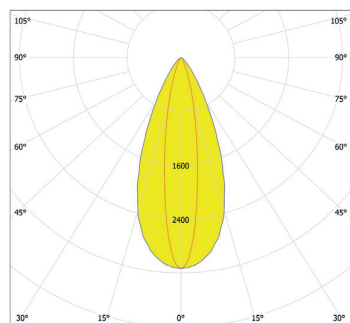

ArcLine Outdoor Optic 12 WW - 45°x18°

Distance [m]	Cone Diameter [m]	E(0°) [E(C0)]	E(22.2°) [E(C90)]	E(9.0°) [E(C270)]	Illuminance [lx]
0.5	0.41	13643	5460	6997	
1.0	0.82	3411	1365	1699	
1.5	1.22	1516	607	733	
2.0	1.63	853	344	412	
2.5	2.04	546	218	264	
3.0	2.45	379	152	183	

Distance [m] Cone Diameter [m]
CO - C180 (Half-value Angle: 18.0°)
C90 - C270 (Half-value Angle: 44.4°) Illuminance [lx]

Total Luminous Flux: 1089lm

www.anolis.eu | www.anolislighting.com