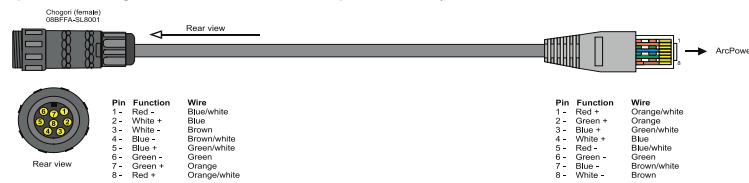

2. Adapter cable Chogori -RJ45 (it is not a standard part of delivery)