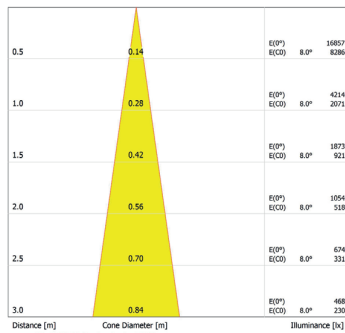

Photometric Data:

For foot Candles divide lux by 10.7

ArcLine Outdoor Optic 6 WW - 16°

Total Luminous Flux: 568lm