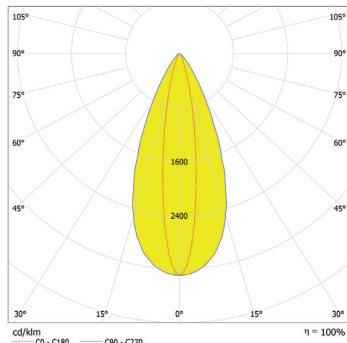

ArcLine Outdoor Optic 6 CW - 44° x 17°

Distance [m]	Cone Diameter [m]	E(P)¹	E(C)²	Illuminance [lx]
0.5	0.41	7642	22.1° 3054	3732
1.0	0.81	1911	22.1° 764	933
1.5	1.22	889	22.1° 339	415
2.0	1.62	476	22.1° 191	233
2.5	2.03	306	22.1° 122	149
3.0	2.44	212	22.1° 85	104

Total Luminous Flux: 580lm

www.anolis.eu | www.anolislighting.com