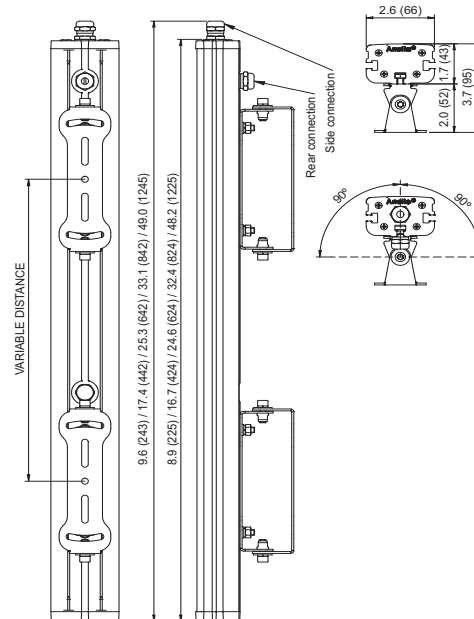

How To Order	GROUP	VARIANT	SIZE	COLOUR	OPTIC	FINISH	OPTIONS
ARC	1	2	3	4	5	6	7
	LNE	OUT	6	PW - Pure White	16°	S - Silver	CUS - Custom
			12	SW - Smart White	25°	B - Black	MTP - Multiple
			18		35°	W - White	REN - Rear Entry
			24		EL°	C - Custom	SEN - Side entry
			36				CCL - Custom Cable Length
Example	ARCLINE OUTDOOR 12 SMART WHITE ELIPTICAL WHITE MULTIPLE						
ARC	LNE	OUT	12	SW	EL	W	MTP - Multiple

Colour temperature to be specified at time of order

www.anolis.eu | www.anolislighting.com