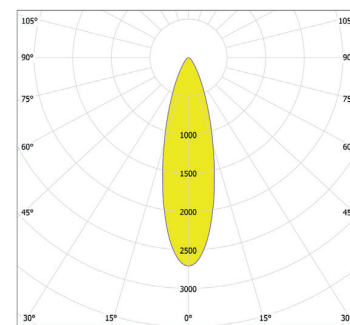

ArcLine Outdoor Optic 12 WW - 28°

Distance [m]	Cone Diameter [m]	E(0°) [E(C0)]	E(14.1°) [E(C270)]	Illuminance [lx]
0.5	0.35	11396	5196	
1.0	0.50	2839	1299	
1.5	0.75	1262	577	
2.0	1.00	710	325	
2.5	1.25	454	208	
3.0	1.51	315	144	

Distance [m] Cone Diameter [m]
CO - C180 (Half-value Angle: 28.2°) Illuminance [lx]

Total Luminous Flux: 1048lm