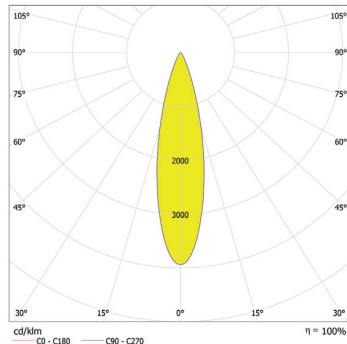

ArcLine Outdoor Optic 6 CW - 25°

Distance [m]	Cone Diameter [m]	E(P)¹	E(C)²	Illuminance [lx]
0.5	0.22	9000	12.5° 4221	
1.0	0.44	2250	12.5° 1055	
1.5	0.67	1000	12.5° 469	
2.0	0.89	563	12.5° 264	
2.5	1.11	360	12.5° 169	
3.0	1.33	250	12.5° 117	

Total Luminous Flux: 571lm