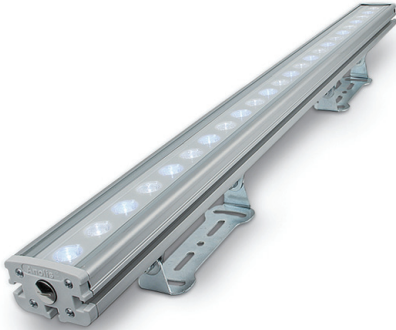

ArcLine Outdoor Optic (White) ^{tm}

Client: _____

Project: _____

Specifier: _____

Type: _____ Qty: _____

FEATURES:

- Input Voltage: 48V DC Via ArcPower Range
- Power consumption: 6.8W, 13,6W, 20.4W, 27.2W, 40.8W
- Light Source: 6, 12, 18, 24, 36
- Delivered Lumen Range: 546 - 3534lm (Cool White)
- 524 - 3408lm (Warm White)
- Projected LED Life: 50,000 Hrs
- Lumen Output Per Foot: 589lm (Cool White - 15dg)
- Control: DMX Controller
- Housing: Extruded Aluminium - Glass Cover
- Fixing Method: Mounting Brackets
- IP Rating: IP65
- Operating Ambient Temp: -20°C/+40°C [-4°F/+104°F]
- Certification: ETL / cETL, CE, RoHS
- 5 Year Warranty