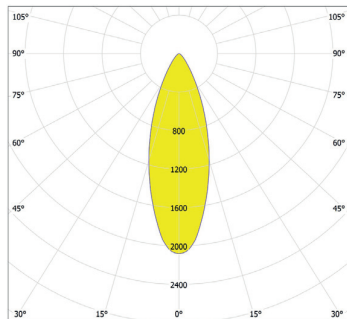

ArcLine Outdoor Optic 18 WW - 35°

Distance [m]	Cone Diameter [m]	E(P) [lm]	E(C) [lm]	Illuminance [lx]
0.5	0.31	13420	17.3° 5869	
1.0	0.62	3355	17.3° 1467	
1.5	0.93	1491	17.3° 652	
2.0	1.25	839	17.3° 367	
2.5	1.56	537	17.3° 235	
3.0	1.87	373	17.3° 163	

Distance [m] Cone Diameter [m]
CO - C180 (Half-value Angle: 34.6°)

Total Luminous Flux: 1612lm