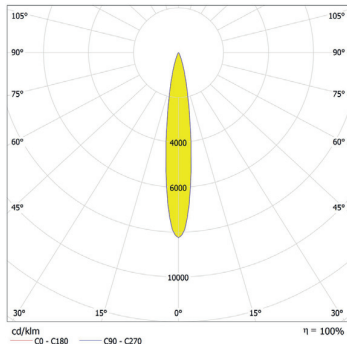

Photometric Data:

For foot Candles divide lux by 10.7

ArcLine Outdoor Optic 6 CW - 15°

Distance [m]	Cone Diameter [m]	E(P)¹	E(C)²	Illuminance [lx]
0.5	0.14	19435	7.7° 9962	
1.0	0.27	4889	7.7° 2396	
1.5	0.41	2159	7.7° 1062	
2.0	0.54	1215	7.7° 598	
2.5	0.68	777	7.7° 382	
3.0	0.81	540	7.7° 286	

Total Luminous Flux: 589lm