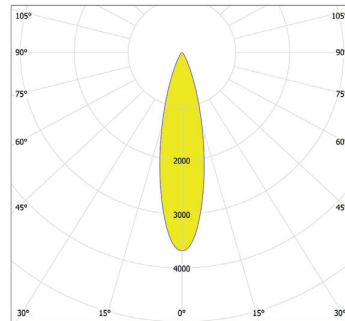

ArcLine Outdoor Optic 6 WW - 25°

Total Luminous Flux: 540lm