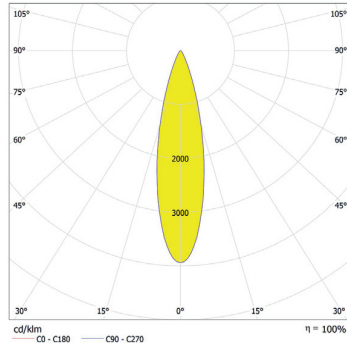

ArLine Outdoor Optic 24 CW - 25°

Distance [m]	Cone Diameter [m]	E(0°) E(C0)	E(12.5°) E(C270)
0.5	0.22	3653	1690
1.0	0.44	9008	425
1.5	0.67	4004	1878
2.0	0.89	2252	1056
2.5	1.11	1441	676
3.0	1.33	1001	469

Distance [m] Cone Diameter [m]
— C0 - C180 (Half-value Angle: 25.0°)
Illuminance [lx]

Total Luminous Flux: 2286lm