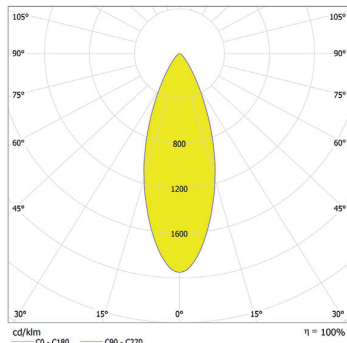

ArcLine Outdoor Optic 6 CW - 37°

Distance [m]	Cone Diameter [m]	E(P)¹	E(C)²	Illuminance [lx]
0.5	0.34	4384	18.6° 1868	
1.0	0.67	1096	18.6° 467	
1.5	1.01	487	18.6° 208	
2.0	1.35	274	18.6° 117	
2.5	1.68	175	18.6° 75	
3.0	2.02	122	18.6° 52	

Total Luminous Flux: 562lm