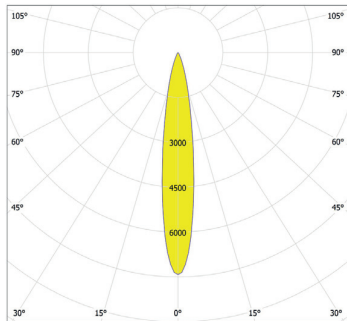

Photometric Data:

For foot Candles divide lux by 10.7

ArcLine Outdoor Optic 18 WW - 16°

Distance [m]	Cone Diameter [m]	E(P) [lm]	E(C) [lm]	Illuminance [lx]
0.5	0.14	5672	8.0° 24857	
1.0	0.28	12643	8.0° 4234	
1.5	0.42	1619	8.0° 2162	
2.0	0.56	3161	8.0° 1354	
2.5	0.70	2023	8.0° 994	
3.0	0.84	1405	8.0° 696	

Distance [m] Cone Diameter [m]
CO - C180 (Half-value Angle: 16.0°)

Total Luminous Flux: 1704lm