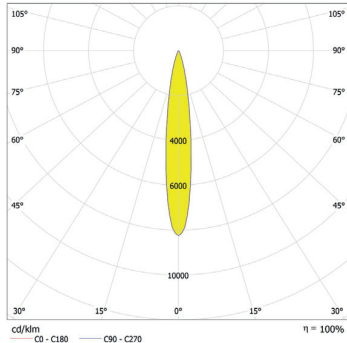

Photometric Data:

For foot Candles divide lux by 10.7

ArLine Outdoor Optic 24 CW - 15°

Distance [m]	Cone Diameter [m]	E(0°) E(C0)	E(7.2°) E(C270)
0.5	0.14	77739	38249
1.0	0.27	19435	9562
1.5	0.41	8638	4250
2.0	0.54	4859	2391
2.5	0.68	3110	1530
3.0	0.81	2139	1062

Distance [m] Cone Diameter [m]
— C0 - C180 (Half-value Angle: 15.4°)
Illuminance [lx]

Total Luminous Flux: 2356lm