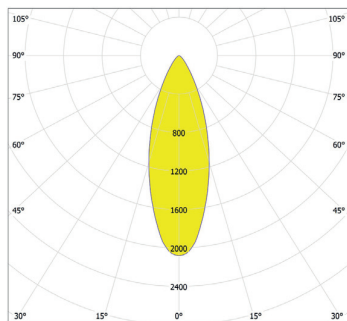

ArcLine Outdoor Optic 24 WW - 35°

Distance [m]	Cone Diameter [m]	E(P) [lm]	E(CD) [lm]	Illuminance [lx]
0.5	0.31	17882	17.3°	7821
1.0	0.62	4470	17.3°	1955
1.5	0.93	1987	17.3°	869
2.0	1.25	1188	17.3°	489
2.5	1.56	715	17.3°	313
3.0	1.87	497	17.3°	217

Distance [m] Cone Diameter [m]
CO - C180 (Half-value Angle: 34.6°) Illuminance [lx]

Total Luminous Flux: 2148lm