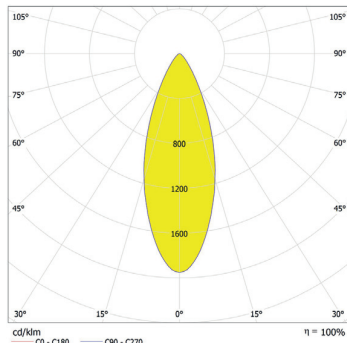

ArcLine Outdoor Optic 18 CW - 37°

Distance [m]	Cone Diameter [m]	E(P) [lm]	E(C) [lm]	Illuminance [lx]
0.5	0.34	13155	18.6° 3609	
1.0	0.67	3288	18.6° 1401	
1.5	1.01	1461	18.6° 623	
2.0	1.35	822	18.6° 350	
2.5	1.68	526	18.6° 224	
3.0	2.02	385	18.6° 156	

Distance [m] Cone Diameter [m] Illuminance [lx]
CO - C180 (Half-value Angle: 37.2°)

Total Luminous Flux: 1686lm