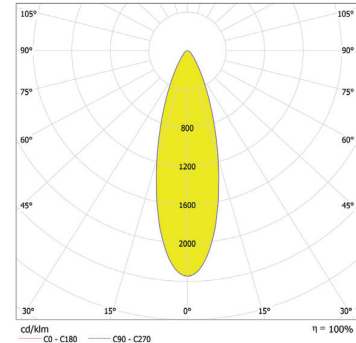

ArLine Outdoor Optic 24 CW - 31°

Distance [m]	Cone Diameter [m]	E(0°) E(C0)	E(15.6°) E(C270)
0.5	0.28	2652	928
1.0	0.56	5132	2310
1.5	0.84	2281	1026
2.0	1.12	1383	577
2.5	1.40	821	370
3.0	1.68	570	257

Distance [m] Cone Diameter [m]
— C0 - C180 (Half-value Angle: 31.2°)
Illuminance [lx]

Total Luminous Flux: 2186lm