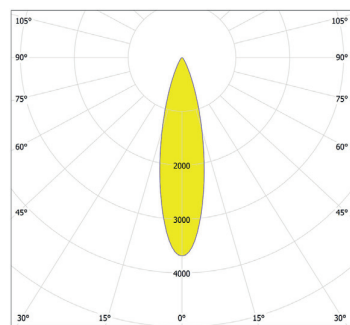

ArcLine Outdoor Optic 12 WW - 25°

Distance [m]	Cone Diameter [m]	E(0°) [E(C0)]	E(12.7°) [E(C270)]	Illuminance [lx]
0.5	0.23	15904	7294	
1.0	0.45	3976	1948	
1.5	0.68	1767	822	
2.0	0.90	994	462	
2.5	1.13	636	296	
3.0	1.35	442	205	

Distance [m] Cone Diameter [m]
CO - C180 (Half-value Angle: 25.4°) Illuminance [lx]

Total Luminous Flux: 1080lm