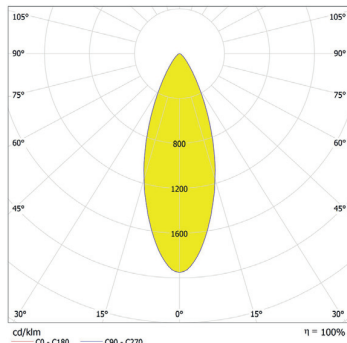

[www.anolis.eu](http://www.anolis.eu) | [www.anolislighting.com](http://www.anolislighting.com)

Photometric Data:

For foot Candles divide lux by 10.7

ArcLine Outdoor Optic 12 CW - 15°

Distance [m]	Cone Diameter [m]	E(P) [lx]	E(C) [lx]
0.5	0.14	3868	1924
1.0	0.27	972	476
1.5	0.41	419	212
2.0	0.54	249	119
2.5	0.68	155	76
3.0	0.81	100	51

Total Luminous Flux: 1178lm

ArcLine Outdoor Optic 12 CW - 25°

Distance [m]	Cone Diameter [m]	E(P) [lx]	E(C) [lx]
0.5	0.22	1816	869
1.0	0.44	454	213
1.5	0.67	202	99
2.0	0.89	116	52
2.5	1.11	72	33
3.0	1.33	50	23

Total Luminous Flux: 1143lm

ArcLine Outdoor Optic 12 CW - 31°

Distance [m]	Cone Diameter [m]	E(P) [lx]	E(C) [lx]
0.5	0.28	1023	461
1.0	0.56	256	115
1.5	0.84	114	53
2.0	1.12	64	29
2.5	1.40	41	18
3.0	1.68	28	13

Total Luminous Flux: 1093lm

ArcLine Outdoor Optic 12 CW - 37°

Distance [m]	Cone Diameter [m]	E(P) [lx]	E(C) [lx]
0.5	0.34	878	373
1.0	0.67	219	93
1.5	1.01	94	41
2.0	1.35	58	24
2.5	1.68	35	14
3.0	2.02	24	10