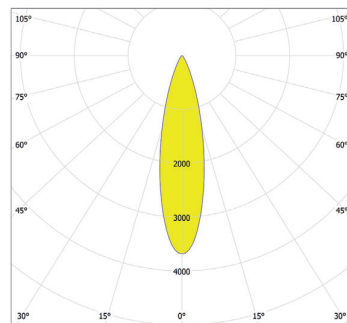

ArcLine Outdoor Optic 24 WW - 25°

Distance [m]	Cone Diameter [m]	E(P) [lm]	E(CD) [lm]	Illuminance [lx]
0.5	0.23	31808	12.7°	14787
1.0	0.45	7952	12.7°	3697
1.5	0.68	3534	12.7°	1643
2.0	0.90	1988	12.7°	924
2.5	1.13	1372	12.7°	591
3.0	1.35	884	12.7°	411

Distance [m] Cone Diameter [m]
CO - C180 (Half-value Angle: 25.4°) Illuminance [lx]

Total Luminous Flux: 2160lm