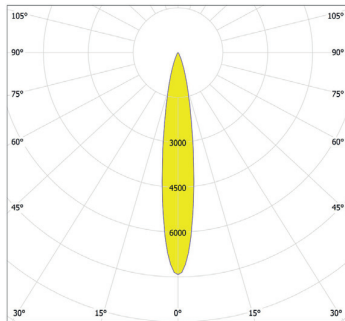

Photometric Data:

For foot Candles divide lux by 10.7

ArcLine Outdoor Optic 6 WW - 16°

Total Luminous Flux: 568lm