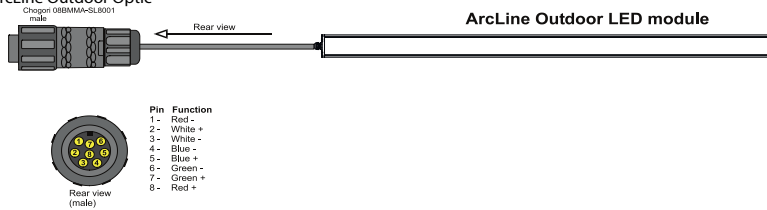

1. ArcLine Outdoor Optic