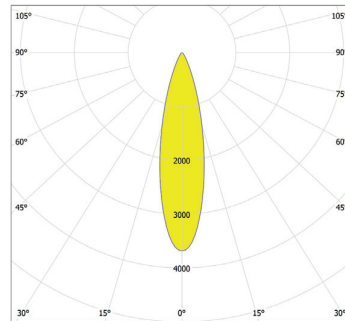

ArcLine Outdoor Optic 18 WW - 25°

Distance [m]	Cone Diameter [m]	E(P) [lm]	E(C) [lm]	Illuminance [lx]
0.5	0.23	2386	12.7° 1191	
1.0	0.45	964	12.7° 273	
1.5	0.68	2651	12.7° 123	
2.0	0.90	1491	12.7° 693	
2.5	1.13	954	12.7° 444	
3.0	1.35	603	12.7° 300	

Distance [m] Cone Diameter [m]
CO - C180 (Half-value Angle: 25.4°)

Total Luminous Flux: 1620lm