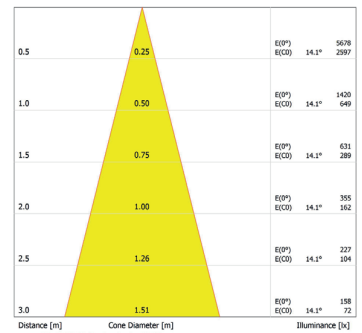

ArcLine Outdoor Optic 6 WW - 28°

Total Luminous Flux: 524lm