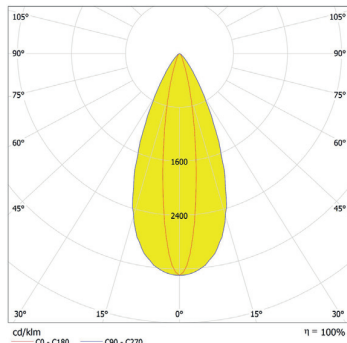

ArLine Outdoor Optic 24 CW - 44°x17°

Distance [m]	Cone Diameter [m]	E(0°) E(C0)	E(22.1°) E(C36)	E(8.5°) E(C270)
0.5	0.41	30568	12216	14927
1.0	0.81	7642	3054	3732
1.5	1.22	2396	1387	1659
2.0	1.62	1911	764	933
2.5	2.03	1223	489	597
3.0	2.44	849	339	415

Distance [m] Cone Diameter [m]
— C0 - C180 (Half-value Angle: 17.0°)
— C36 - C270 (Half-value Angle: 44.2°)
Illuminance [lx]

Total Luminous Flux: 2320lm

www.anolis.eu | www.anolislighting.com