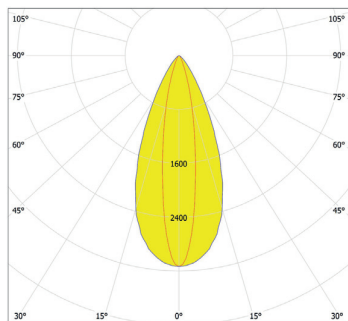

ArcLine Outdoor Optic 36 WW - 45°x18°

Distance [m]	Cone Diameter [m]	E(P) [lm]	E(CR) [lm]	E(CD) [lm]	Illuminance [lx]
0.5	0.41	40943	22.2°	16386	19798
0.5	0.16	9107	9.0°	19798	
1.0	0.82	10236	22.2°	4097	4950
1.0	0.32	4950	9.0°	4950	
1.5	1.22	4549	22.2°	1821	2200
1.5	0.48	2559	9.0°	1024	1237
2.0	1.63	2559	22.2°	1024	1237
2.0	0.63	1638	9.0°	655	792
2.5	2.04	1137	22.2°	455	550
2.5	0.79	655	9.0°	792	
3.0	2.45	855	22.2°	455	550
3.0	0.95	550	9.0°	550	

Distance [m] Cone Diameter [m]
CO - C180 (Half-value Angle: 18.0°)
C90 - C270 (Half-value Angle: 44.4°)
Total Luminous Flux: 3268lm

www.anolis.eu | www.anolislighting.com