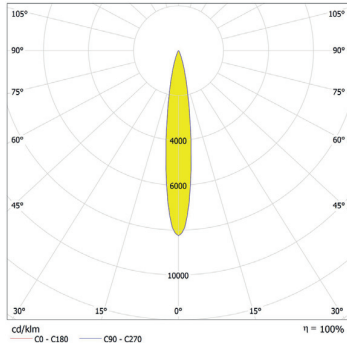

Total Luminous Flux: 546lm

ArcLine Outdoor Optic 6 CW - 37°

Distance [m]	Cone Diameter [m]	E(P) <sup>1</sup>	E(C) <sup>2</sup>	Illuminance [lx]
0.5	0.34	4384	18.6° 1868	
1.0	0.67	1096	18.6° 467	
1.5	1.01	487	18.6° 208	
2.0	1.35	274	18.6° 117	
2.5	1.68	175	18.6° 75	
3.0	2.02	122	18.6° 52	

Total Luminous Flux: 562lm

ArcLine Outdoor Optic 6 CW - 44° x 17°

Distance [m]	Cone Diameter [m]	E(P) <sup>1</sup>	E(C) <sup>2</sup>	Illuminance [lx]
0.5	0.41	7642	22.1° 3054	3732
1.0	0.81	1911	22.1° 764	933
1.5	1.22	889	22.1° 339	415
2.0	1.62	476	22.1° 191	233
2.5	2.03	306	22.1° 122	149
3.0	2.44	212	22.1° 85	104

## Photometric Data:

For foot Candles divide lux by 10.7

ArcLine Outdoor Optic 6 WW - 16°

Total Luminous Flux: 568lm

ArcLine Outdoor Optic 6 WW - 25°

Total Luminous Flux: 540lm

ArcLine Outdoor Optic 6 WW - 28°

[www.anolis.eu](http://www.anolis.eu) | [www.anolislighting.com](http://www.anolislighting.com)

Photometric Data:

For foot Candles divide lux by 10.7

ArcLine Outdoor Optic 12 CW - 15°

Distance [m]	Cone Diameter [m]	E(P) [lx]	E(C) [lx]
0.5	0.14	3868	1924
1.0	0.27	972	476
1.5	0.41	419	212
2.0	0.54	249	119
2.5	0.68	155	76
3.0	0.81	100	51