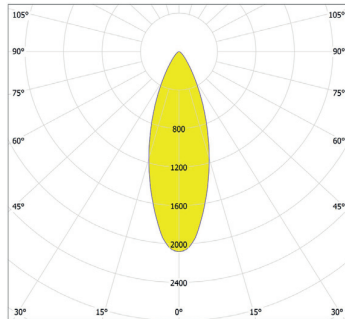

ArcLine Outdoor Optic 6 WW - 35°

Total Luminous Flux: 537lm