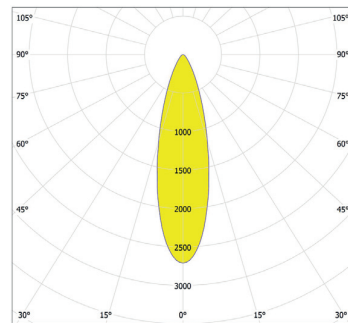

ArcLine Outdoor Optic 36 WW - 28°

Distance [m]	Cone Diameter [m]	E(P) [lm]	E(CD) [lm]	Illuminance [lx]
0.5	0.35	34000	14.1°	33993
1.0	0.50	8523	14.1°	3986
1.5	0.75	3788	14.1°	1733
2.0	1.00	2131	14.1°	975
2.5	1.25	1364	14.1°	624
3.0	1.51	947	14.1°	433

Distance [m] Cone Diameter [m]
CO - C180 (Half-value Angle: 28.2°)
Total Luminous Flux: 3146lm