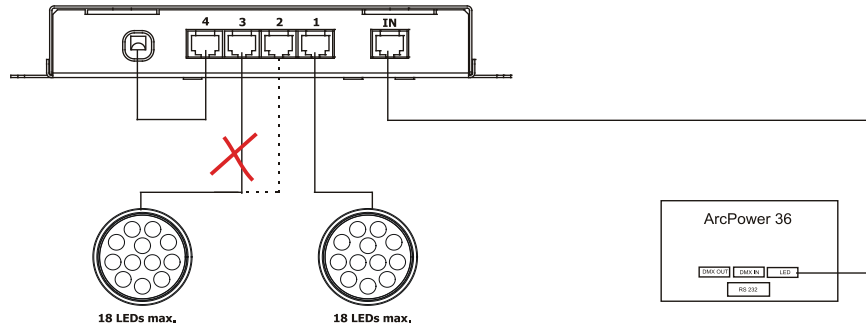

Wrong wiring - LED modules will not light:

Do not omit outputs, the output no.2 has to be connected.

ROBE lighting s.r.o, Palackeho 416 757 01 Valasske Mezirici, Czech Republic. Tel: +420 571 751 500 - Fax: +420 571 751 515 - E-mail: info@anolis.eu
UK: Anolis UK, 3 Spinney View, Stone Circle Road, Round Spinney Ind Est, NN3 8RF, Northampton, United Kingdom. Tel: +44 1604 741000 - Fax: +44 1604 741041 - E-mail: info@anolis.co.uk
USA: Anolis Lighting, 12349 SW 53rd Street, Suite 202, Cooper City, Florida 33330, U.S.A. Tel: +1 844 426 6547 - +1-844-4 ANOLIS - Fax: [954] 680-1910 - E-mail: info@anolislighting.com
AUS: Anolis Australia, 28 Expo Court, Ashmore, 4215, Queensland, Australia. Tel: +61 7 5509 4633 - Fax: +61 7 5509 4677 - E-mail: info@anolis.com.au
AUS: Anolis Australia, 5 Phillip Court, Port Melbourne, 3207, Victoria, Australia. Tel: +61 7 5509 4633 - Fax: +61 7 5509 4677 - E-mail: info@anolis.com.au
Asia and Pacific: Anolis Asia and Pacific, 12 New Ind Road, #02-05 Morningstar Centre, S-536202, Singapore. Tel: +65 6280 8558 - Fax: +65 6280 2896 - E-mail: asiapacific@anolis.eu
Middle East: Anolis Middle East, Office Nbr 507 5th Floor, Al Asmawi Building DIP 1, Dubai, UAE. Po Box: 391 898 - Tel: +971 4 885 3223 - E-mail: middleeast@anolis.eu
Russia and CIS: Taganskaya str. 26-1-72, 109004 Moscow, Russia. Tel: +7 495 504 9569 - E-mail: russia@anolis.eu
Central and South America: Galicia 1198 ap 303, 1100, Montevideo, Uruguay. Tel: +5982 900 67 47 - E-mail: Latam@anolis.eu