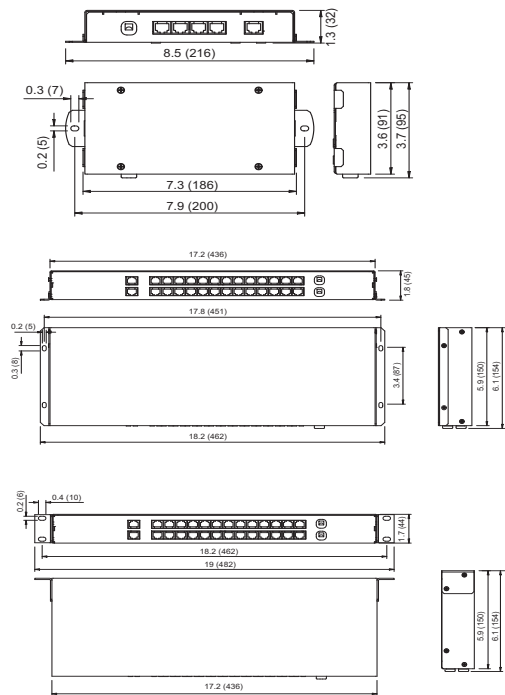

ArcSplitter tm

Client: _____

Project: _____

Specifier: _____

Type: _____ Qty: _____

FEATURES:

ArcSplitter 4

- Number of Outputs: 4
- LED Connection: In and Out RJ45
- Construction: Sheet Metal Housing
- Fixing Method: 2 Fixing holes
- Weight: 0.5kg

ArcSplitter 2x12

- Number of Outputs: 2 x 12
- LED Connection: In and Out RJ45
- Construction: Sheet Metal Housing
- Fixing Method: 4 Fixing holes
- Weight: 1.9kg
- Certification: CE, RoHS
- 5 Year Warranty

www.anolis.eu | www.anolislighting.com

Connection Scheme:

The line A is fully used and the link cable does not have any function, it is connected to the "CABLE TIDY" socket. The line B can be loaded with 6 LEDs max. per output and the link cable has to be connected to the output no.7.

| | | | |
|---------------|--|----------|--|
| Physical | Width x Height x Depth | Inches | 8.5 x 1.26 x 3.6 (ArcSplitter 2 x 12 - 18.98 x 1.7 x 5.91) |
| | | mm | 216 x 32 x 91 (Arcsplitter 2 x 12 - 482 x 43 x 150) |
| | Weigth | lbs | 1.11 (ArcSplitter 2 x 12 - 4.19) |
| | | kg | 0.5 (ArcSplitter 2 x 12 - 1.9) |
| | LED Connection | RJ45 | |
| Construction | Sheet Metal Housing | | |
| Mounting | 2 Mouting Holes (\$ Mounting Holes) | | |
| | Rackmount version available for ArcSplitter 2 x 12 | | |
| Certification | Listings | CE, RoHS | |