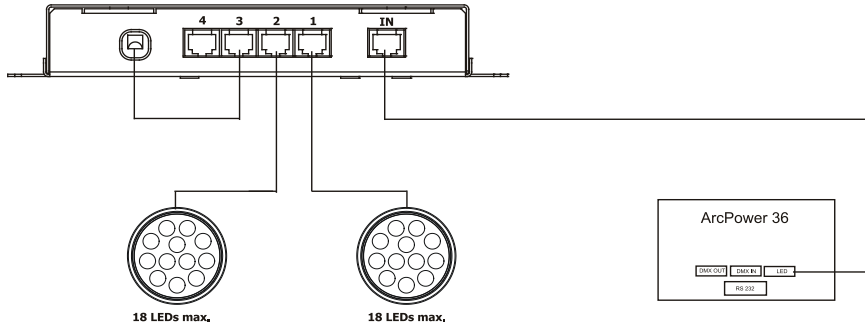

www.anolis.eu | www.anolislighting.com

Connection Scheme:

The line A is fully used and the link cable does not have any function, it is connected to the "CABLE TIDY" socket. The line B can be loaded with 6 LEDs max. per output and the link cable has to be connected to the output no.7.

Example 2 - wrong wiring, connected LED modules will not light

10 outputs of the line A are used but these outputs have to be connected side by side ,no output can be omitted (output no. 10). In the line B, there is not the link cable connected correctly (the output no.7 has to be connected insted of the output no. 10).

Connection Scheme:

Example 1- all LED outputs are used:

The link cable is not connected by reason that all LED outputs are used.

Example 2- 2 LED outputs are used:

The link cable is connected to the output no.3, maximum load of both outputs 1 and 2 is 18 LEDs (per output).