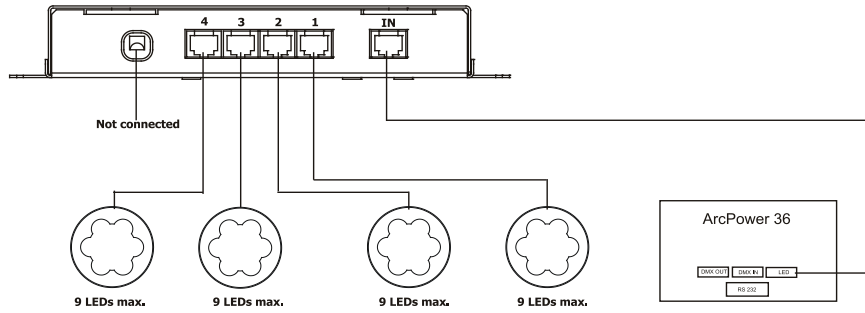

www.anolis.eu | www.anolislighting.com

Connection Scheme:

The line A is fully used and the link cable does not have any function, it is connected to the "CABLE TIDY" socket. The line B can be loaded with 6 LEDs max. per output and the link cable has to be connected to the output no.7.

Example 2 - wrong wiring, connected LED modules will not light

10 outputs of the line A are used but these outputs have to be connected side by side ,no output can be omitted (output no. 10). In the line B, there is not the link cable connected correctly (the output no.7 has to be connected insted of the output no. 10).

Connection Scheme:

Example 1- all LED outputs are used:

The link cable is not connected by reason that all LED outputs are used.

Example 2- 2 LED outputs are used:

The link cable is connected to the output no.3, maximum load of both outputs 1 and 2 is 18 LEDs (per output).