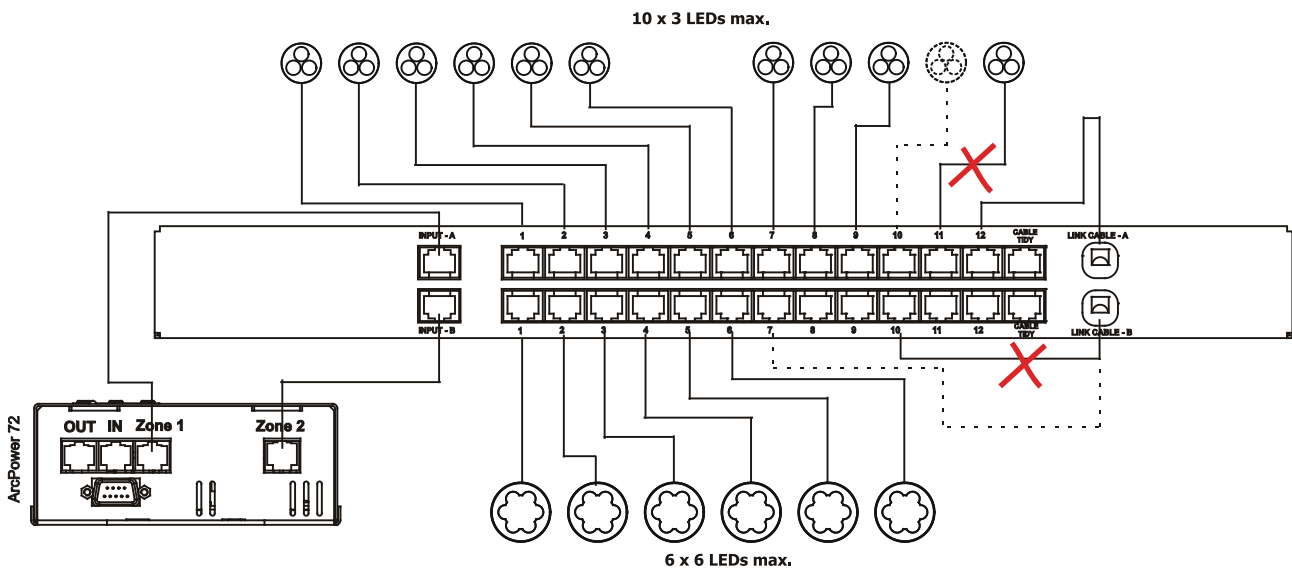

ArcSplitter 2x12

- Number of Outputs: 2 x 12
- LED Connection: In and Out RJ45
- Construction: Sheet Metal Housing
- Fixing Method: 4 Fixing holes
- Weight: 1.9kg
- Certification: CE, RoHS
- 5 Year Warranty

www.anolis.eu | www.anolislighting.com

Connection Scheme:

The line A is fully used and the link cable does not have any function, it is connected to the "CABLE TIDY" socket. The line B can be loaded with 6 LEDs max. per output and the link cable has to be connected to the output no.7.

Example 2 - wrong wiring, connected LED modules will not light

10 outputs of the line A are used but these outputs have to be connected side by side ,no output can be omitted (output no. 10). In the line B, there is not the link cable connected correctly (the output no.7 has to be connected insted of the output no. 10).

Connection Scheme:

Example 1- all LED outputs are used:

The link cable is not connected by reason that all LED outputs are used.

Example 2- 2 LED outputs are used:

The link cable is connected to the output no.3, maximum load of both outputs 1 and 2 is 18 LEDs (per output).