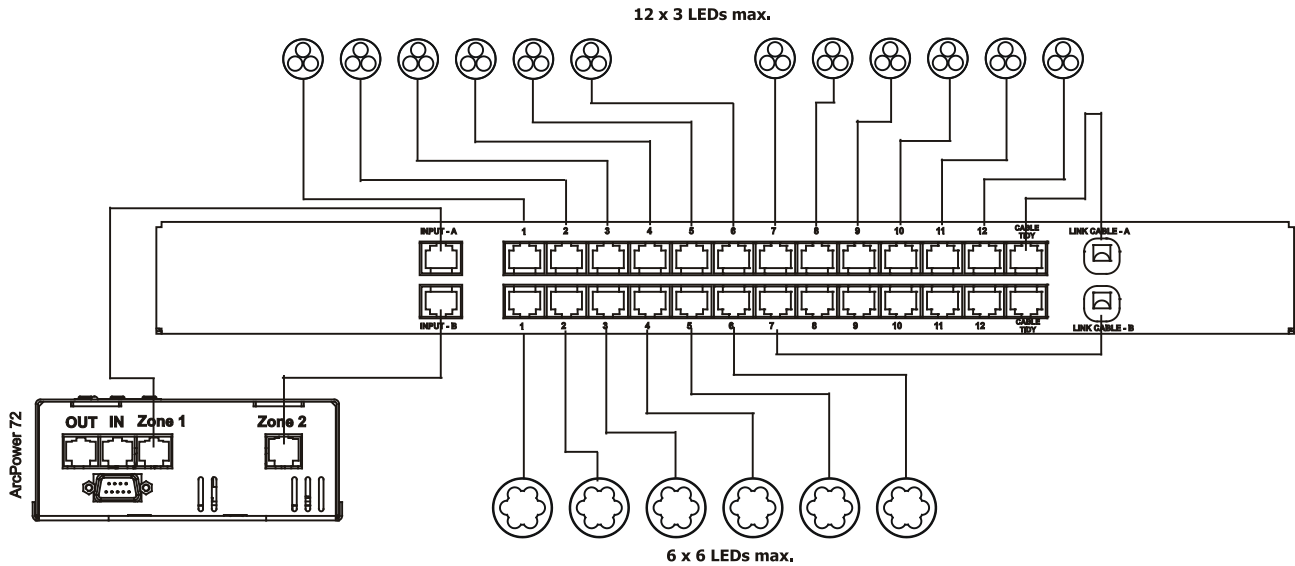

ArcSplitter tm

Client: _____

Project: _____

Specifier: _____

Type: _____ Qty: _____

FEATURES:

ArcSplitter 4

- Number of Outputs: 4
- LED Connection: In and Out RJ45
- Construction: Sheet Metal Housing
- Fixing Method: 2 Fixing holes
- Weight: 0.5kg

ArcSplitter 2x12

- Number of Outputs: 2 x 12
- LED Connection: In and Out RJ45
- Construction: Sheet Metal Housing
- Fixing Method: 4 Fixing holes
- Weight: 1.9kg
- Certification: CE, RoHS
- 5 Year Warranty

www.anolis.eu | www.anolislighting.com

Connection Scheme:

The line A is fully used and the link cable does not have any function, it is connected to the "CABLE TIDY" socket. The line B can be loaded with 6 LEDs max. per output and the link cable has to be connected to the output no.7.

Connection Scheme:

Example 1- all LED outputs are used:

The link cable is not connected by reason that all LED outputs are used.

Example 2- 2 LED outputs are used:

The link cable is connected to the output no.3, maximum load of both outputs 1 and 2 is 18 LEDs (per output).