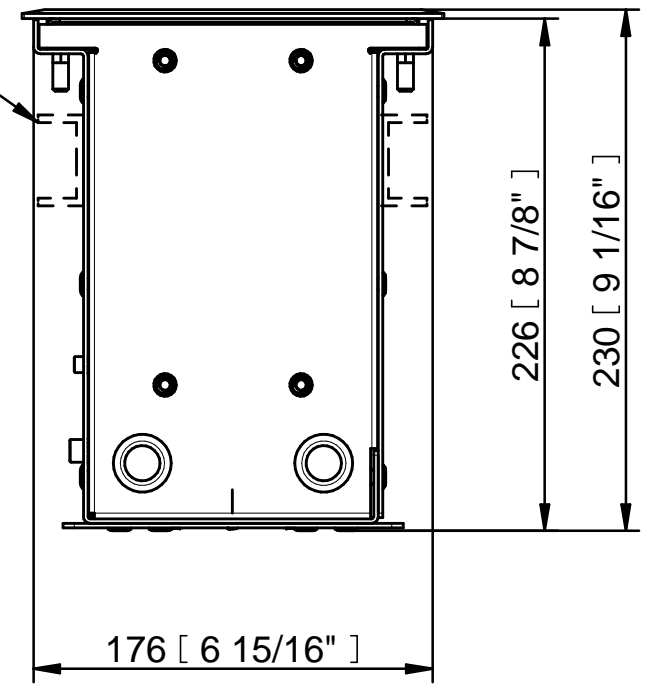

U Eminere Inground 4 jsou použity vyztužné žebra
(Reinforcement ribs 2pc - only Eminere Inground 4)

Product:	Eminere Inground	
Title:	Dimensions	
Document:	All Dimensions in mm [inch].	
Version: 2	Date: 2.9.2020	Sheet: