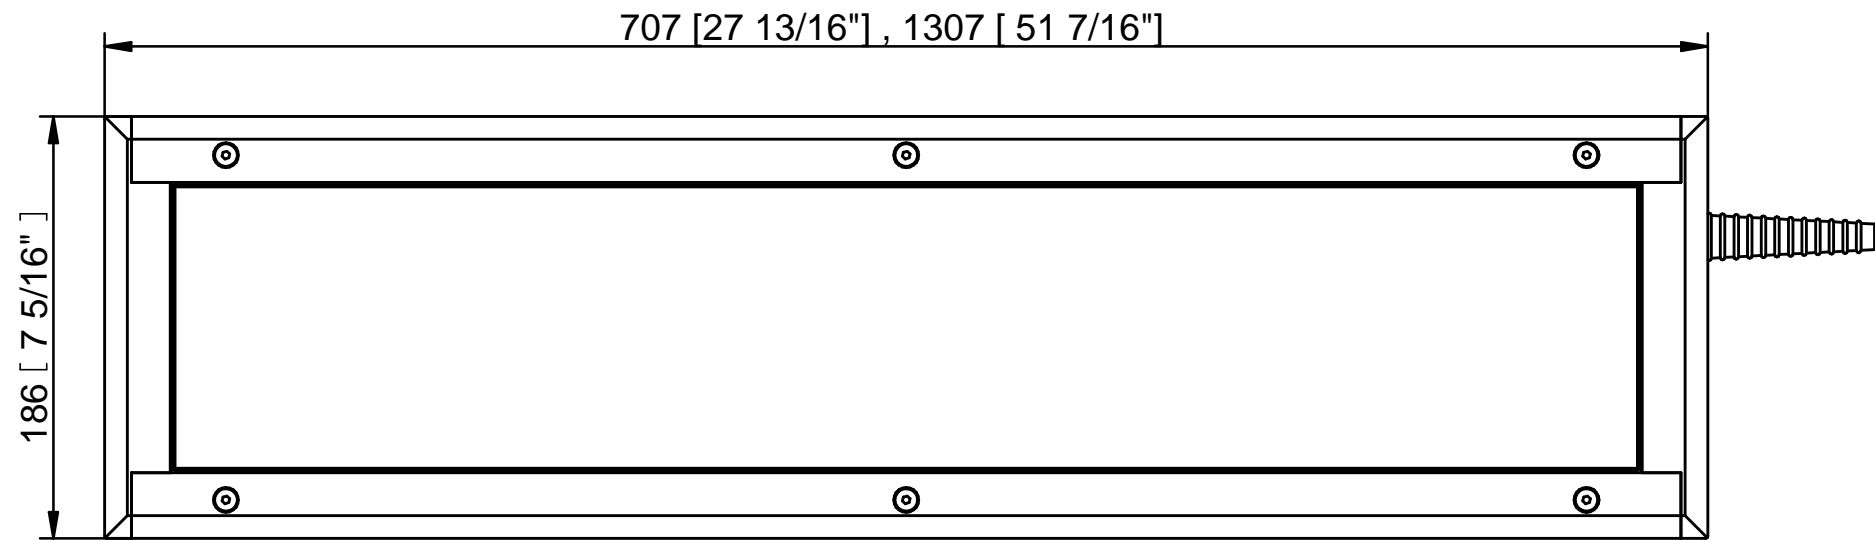

U Eminere Inground 4 jsou použity vyztužné žebra
(Reinforcement ribs 2pc - only Eminere Inground 4)

Product:	Eminere Inground	
Title:	Dimensions	
Document:	All Dimensions in mm [inch].	
Version: 2	Date: 2.9.2020	Sheet: