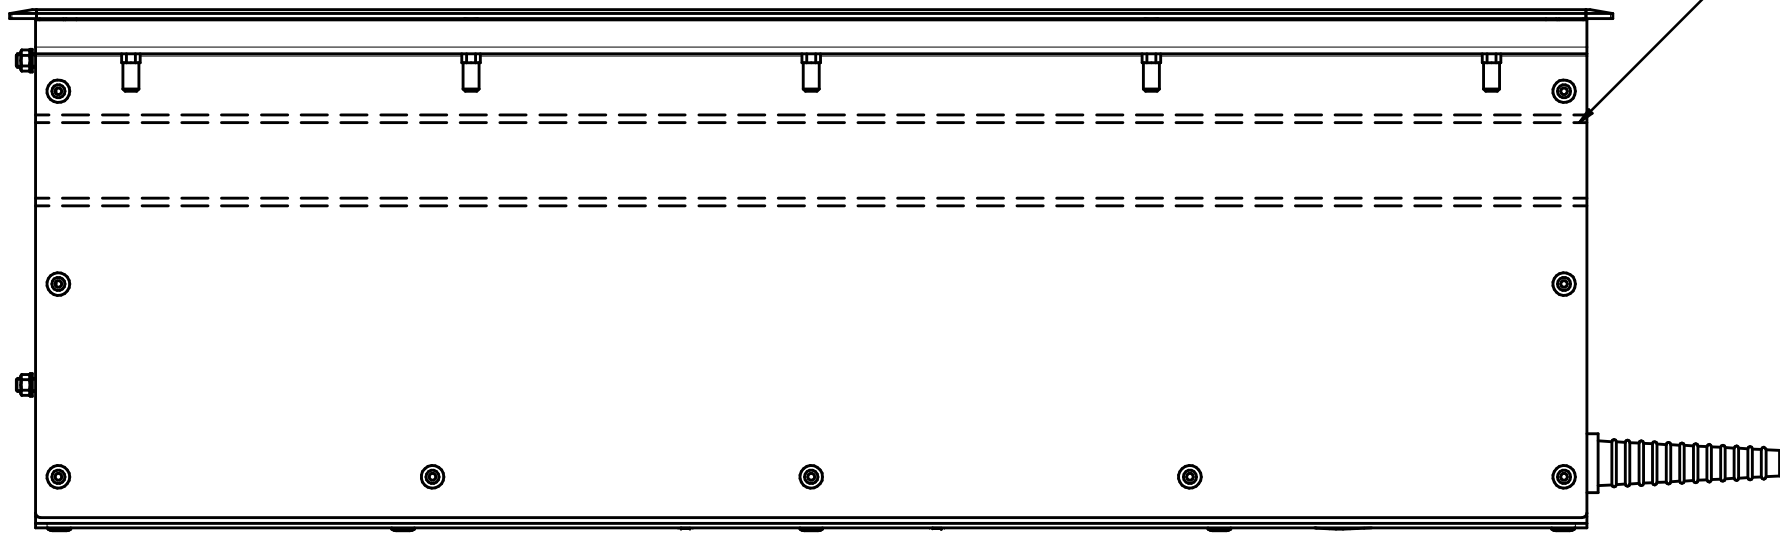

U Eminere Inground 4 jsou použity vyztužné žebra
(Reinforcement ribs 2pc - only Eminere Inground 4)

Product:	Eminere Inground	
Title:	Dimensions	
Document:	All Dimensions in mm [inch].	
Version: 2	Date: 2.9.2020	Sheet: