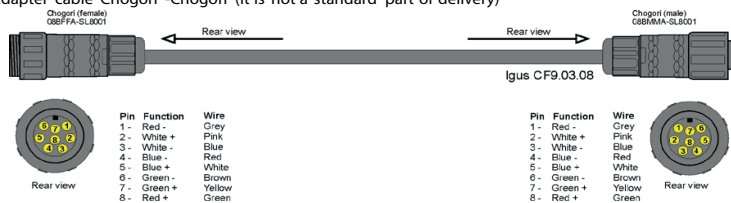

3. Adapter cable Chogori -Chogori (it is not a standard part of delivery)