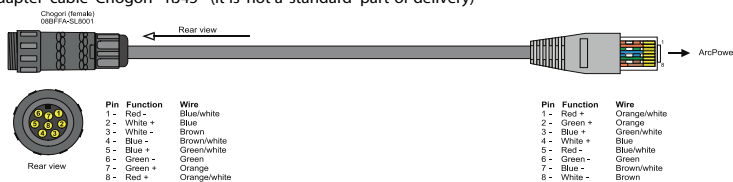

2. Adapter cable Chogori -RJ45 (it is not a standard part of delivery)