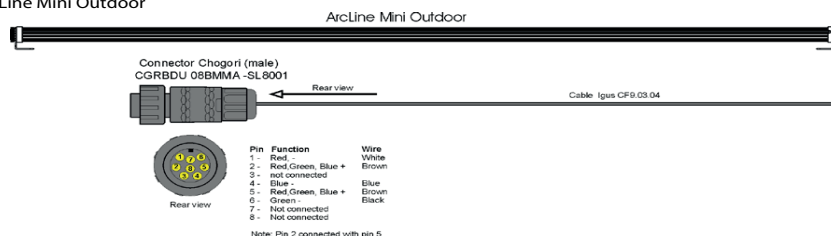

1. ArcLine Mini Outdoor