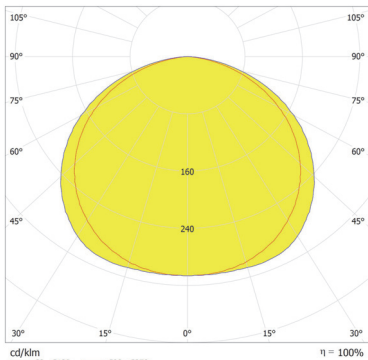

Photometric Data:

For foot Candles divide lux by 10.7

ArcLine Outdoor Mini 9 RGB - Non Optic

Distance [m]	Cone Diameter [m]	E(0°)	E(C90)	E(CD)	Illuminance [lx]
0.5	2.01	315	63.6°	14	
	1.70	14	99.5°	21	
1.0	4.03	79	63.6°	3	
	3.40	3	99.5°	5	
1.5	6.04	35	63.6°	2	
	5.09	2	99.5°	2	
2.0	8.06	20	63.6°	1	
	6.79	1	99.5°	1	
2.5	10.07	13	63.6°	1	
	8.49	1	99.5°	1	
3.0	12.09	9	63.6°	1	
	10.19	1	99.5°	1	

Distance [m] Cone Diameter [m]
C0 - C180 (Half-value Angle: 119.0°)
C90 - C270 (Half-value Angle: 127.2°)

Total Luminous Flux: 257lm

ArcLine Outdoor Mini 27 RGB - Non Optic

Distance [m]	Cone Diameter [m]	E(0°)	E(C90)	E(CD)	Illuminance [lx]
0.5	2.01	940	63.6°	41	
	1.70	41	99.5°	61	
1.0	4.03	235	63.6°	10	
	3.40	10	99.5°	15	
1.5	6.04	104	63.6°	5	
	5.09	5	99.5°	7	
2.0	8.06	59	63.6°	3	
	6.79	3	99.5°	4	
2.5	10.07	38	63.6°	2	
	8.49	2	99.5°	2	
3.0	12.09	26	63.6°	1	
	10.19	1	99.5°	2	

Distance [m] Cone Diameter [m]
C0 - C180 (Half-value Angle: 119.0°)
C90 - C270 (Half-value Angle: 127.2°)

Total Luminous Flux: 767lm

ArcLine Outdoor Mini 12 RGB - Non Optic

Distance [m]	Cone Diameter [m]	E(0°)	E(C90)	E(CD)	Illuminance [lx]
0.5	2.01	420	63.6°	19	
	1.70	19	99.5°	27	
1.0	4.03	105	63.6°	5	
	3.40	5	99.5°	7	
1.5	6.04	47	63.6°	2	
	5.09	3	99.5°	3	
2.0	8.06	26	63.6°	1	
	6.79	1	99.5°	2	
2.5	10.07	17	63.6°	1	
	8.49	1	99.5°	1	
3.0	12.09	12	63.6°	1	
	10.19	1	99.5°	1	

Distance [m] Cone Diameter [m]
C0 - C180 (Half-value Angle: 119.0°)
C90 - C270 (Half-value Angle: 127.2°)

Total Luminous Flux: 1023lm