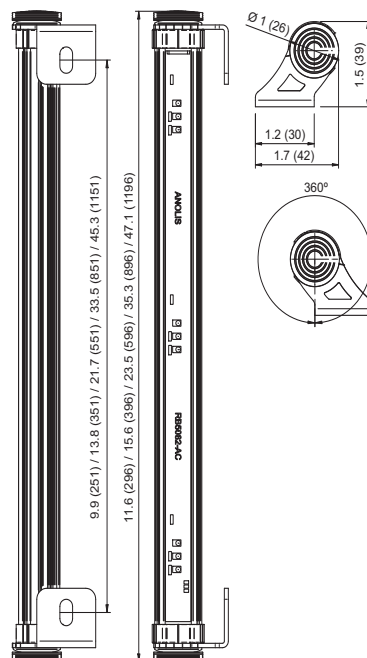

ArcLine Outdoor Mini (Colour)tm

Client: _____

Project: _____

Specifier: _____

Type: _____ Qty: _____

FEATURES:

- Input Voltage: 48V DC Via ArcPower Range
- Power consumption: 10.2W, 13.1W, 20.4W, 30.6W, 41W
- Light Source: 9, 12, 18, 27, 36
- Delivered Lumen: Range of 257-1023 (RGB)
- Projected LED Life: 60,000 Hrs
- Lumen Output Per Foot: 257lm (RGB)
- Control: DMX Controller
- Housing: Extruded Aluminium - Silicon Cover
- Fixing Method: Mounting Brackets
- IP Rating: IP67
- Operating Ambient Temp: -20°C/+40°C [-4°F/+104°F]
- Certification: ETL / cETL, CE, RoHS
- 5 Year Warranty

Distance [m] Cone Diameter [m]
C0 - C180 (Half-value Angle: 119.0°)
C90 - C270 (Half-value Angle: 127.2°)

Total Luminous Flux: 1023lm