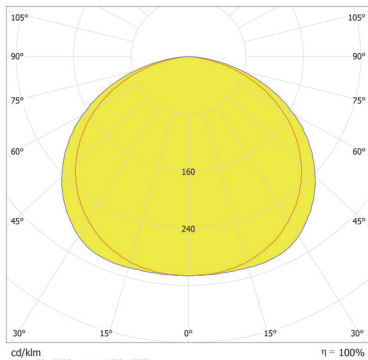

Photometric Data:

For foot Candles divide lux by 10.7

ArcLine Outdoor Mini 9 RGB - Non Optic

Distance [m]	Cone Diameter [m]	E(0°)	E(C90)	E(CD)	Illuminance [lx]
0.5	2.01	315	63.6°	14	
	1.70	14	99.5°	21	
1.0	4.03	79	63.6°	3	
	3.40	3	99.5°	5	
1.5	6.04	35	63.6°	2	
	5.09	2	99.5°	2	
2.0	8.06	20	63.6°	1	
	6.79	1	99.5°	1	
2.5	10.07	13	63.6°	1	
	8.49	1	99.5°	1	
3.0	12.09	9	63.6°	1	
	10.19	1	99.5°	1	

Distance [m] Cone Diameter [m]
C0 - C180 (Half-value Angle: 119.0°)
C90 - C270 (Half-value Angle: 127.2°)

Total Luminous Flux: 257lm

ArcLine Outdoor Mini 27 RGB - Non Optic

Distance [m]	Cone Diameter [m]	E(0°)	E(C90)	E(CD)	Illuminance [lx]
0.5	2.01	940	63.6°	41	
	1.70	41	99.5°	61	
1.0	4.03	235	63.6°	10	
	3.40	10	99.5°	15	
1.5	6.04	104	63.6°	5	
	5.09	5	99.5°	7	
2.0	8.06	59	63.6°	3	
	6.79	3	99.5°	4	
2.5	10.07	38	63.6°	2	
	8.49	2	99.5°	2	
3.0	12.09	26	63.6°	1	
	10.19	1	99.5°	2	

Distance [m] Cone Diameter [m]
C0 - C180 (Half-value Angle: 119.0°)
C90 - C270 (Half-value Angle: 127.2°)

Total Luminous Flux: 767lm

ArcLine Outdoor Mini 12 RGB - Non Optic

Distance [m]	Cone Diameter [m]	E(0°)	E(C90)	E(CD)	Illuminance [lx]
0.5	2.01	420	63.6°	19	
	1.70	19	99.5°	27	
1.0	4.03	105	63.6°	5	
	3.40	5	99.5°	7	
1.5	6.04	47	63.6°	2	
	5.09	3	99.5°	3	
2.0	8.06	26	63.6°	1	
	6.79	1	99.5°	2	
2.5	10.07	17	63.6°	1	
	8.49	1	99.5°	1	
3.0	12.09	12	63.6°	1	
	10.19	1	99.5°	1	

Distance [m] Cone Diameter [m]
C0 - C180 (Half-value Angle: 119.0°)
C90 - C270 (Half-value Angle: 127.2°)

Total Luminous Flux: 1023lm