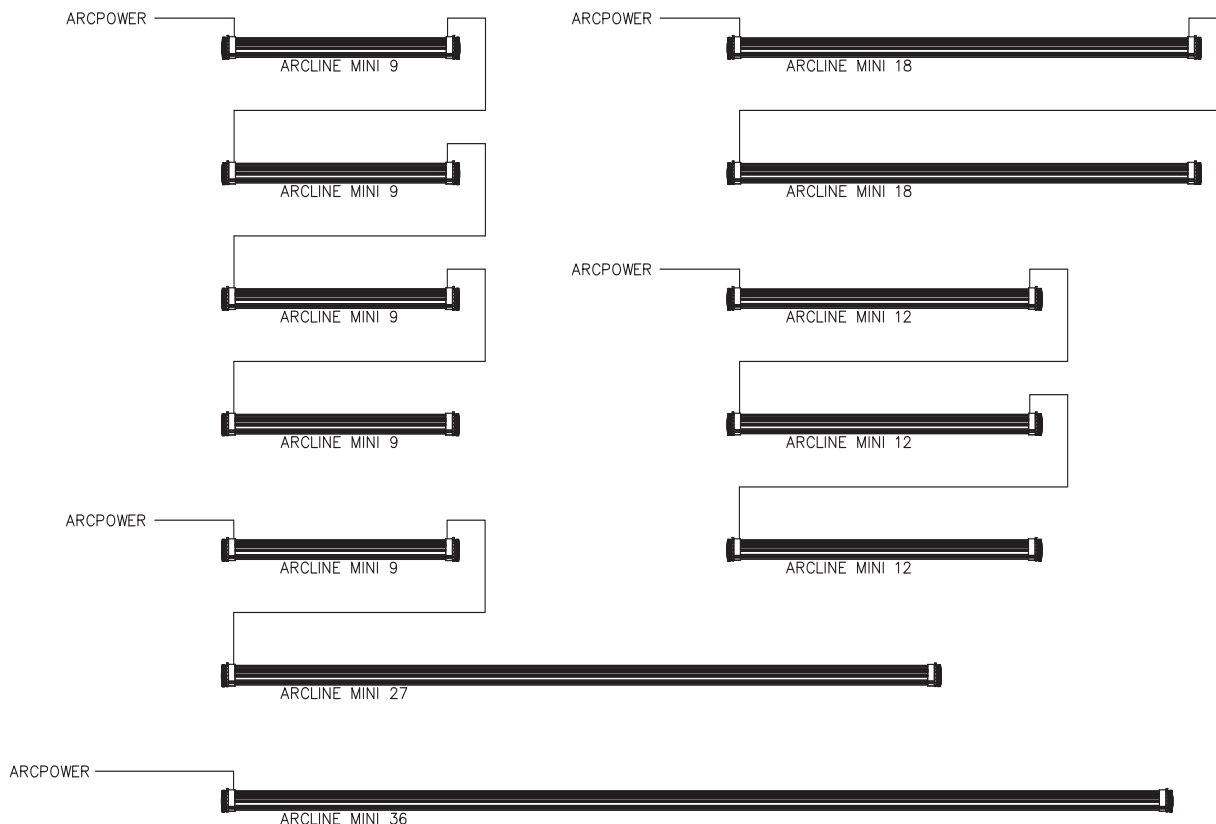

ArcLine Outdoor Mini (Colour)tm

Client: _____

Project: _____

Specifier: _____

Type: _____ Qty: _____

FEATURES:

- Input Voltage: 48V DC Via ArcPower Range
- Power consumption: 10.2W, 13.1W, 20.4W, 30.6W, 41W
- Light Source: 9, 12, 18, 27, 36
- Delivered Lumen: Range of 257-1023 (RGB)
- Projected LED Life: 60,000 Hrs
- Lumen Output Per Foot: 257lm (RGB)
- Control: DMX Controller
- Housing: Extruded Aluminium - Silicon Cover
- Fixing Method: Mounting Brackets
- IP Rating: IP67
- Operating Ambient Temp: -20°C/+40°C [-4°F/+104°F]
- Certification: ETL / cETL, CE, RoHS
- 5 Year Warranty

Connection Scheme:

OTHER CONFIGURATIONS ARE POSSIBLE AS LONG AS THE NUMBER OF LEDS DOES NOT EXCEED 36 PER OUTPUT OF DRIVER
PLEASE MAKE SURE YOU ORDER THE CORRECT CONFIGURATION OF IN AND IN AND OUT CONNECTION OPTIONS

Distance [m] Cone Diameter [m]
C0 - C180 (Half-value Angle: 119.0°)
C90 - C270 (Half-value Angle: 127.2°)

Total Luminous Flux: 1023lm