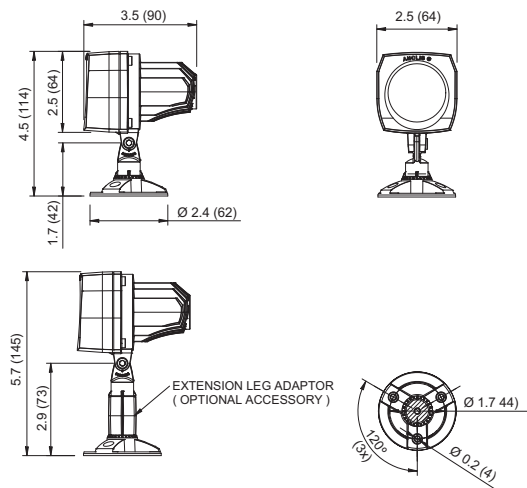

# ArcSource Outdoor 4MC Pixel™

Client: \_\_\_\_\_

Project: \_\_\_\_\_

Specifier: \_\_\_\_\_

Type: \_\_\_\_\_ Qty: \_\_\_\_\_

**FEATURES:**

- Input Voltage: 48v Dc Via ArcPixel Power
- Typical Power consumption: 5.5W
- Light Source: 1 x 15W MC LED
- Delivered Lumen: TBC
- Projected LED Life: 50,000 Hrs
- Control: DMX Controller
- Housing: Cast Aluminium and Glass Cover
- Fixing Method: Mounting Plate + Land spike
- IP Rating: IP65
- Operating Ambient Temp: -20°C/+45°C [-4°F/+113°F ]
- Certification: ETL / cETL , CE, RoHS
- 5 Year Warranty