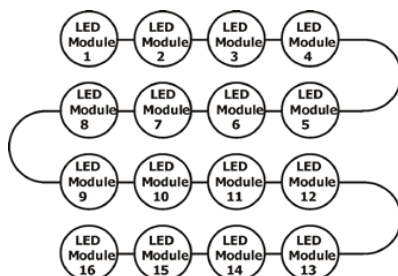

How To Order							
GROUP	VARIANT	SIZE	COLOUR	OPTIC	FINISH	OPTIONS	
ARC	1	2	3	4	5	6	7
	SCE	OUT	4P	RGBCW - Red, Green, Blue, White SW - Smart White PW - Pure White	7° 24° 34° EL	S - Silver B - Black W - White C - Custom	CUS - Custom MTP - Multiple CCL - Custom Cable Length
<b>Example</b>							
ARCSOURCE OUTDOOR 4MC PIXEL RGBCW 11 BLACK							
ARC	SCE	OUT	4	RGBW	11	B	

## Connection Scheme:

Use the following way for connecting of the ArcPix Outdoor 4 MC only (examples for matrix of 4x4):

Horizontal sorting

Vertical sorting

## Product Specification:

Electrical	Input Voltage		48V DC
	Typical Power Consumption		5.5W
Optical	Light Source		1 x 15W Multi-Chip LED
		RGBCW	CW - 6300K
		SW	2700K-7100K
		PW	6300K
	LED Channels		Red, Green, Blue, White, Pure White, Smart White
Beam Angle		7°, 24°, 34°, 42° x 7°, 7° x 42°	
Projected Lumen Maintenance		50,000 hrs ( L70@ 25°C / 77°F)	
Control	Wireless DMX (Optional Accessory)		N/A
	Control System		ArcPixel Power
Physical	Power Supply		ArcPixel Power
	Width x Height x Depth	Inches	2.52 x 4.49 (5.71) x 3.54
		mm	64 x 114 (145) x 90
	Weight	lbs	1.37
		kg	0.62
	Housing		High Pressure Die-Cast Aluminium Body Tempered Glass
	Fixture Cable and Connections		Li9Y11Y, 2xAWG16+1XAWG 20
	Fixing Method		Mounting Plate (3 Fixing Holes) Spike Option
	Adjustability		+/-60° (+80° -90° with Adaptor Plate)
	IP Rating		IP65
IK Rating		IK**	
Cooling System		Convection	
Operating Ambient Temperature		-20°C / +45°C (-4°F / +113°F)	
Operating Temperature		+75°C @ Ambient +50°C (+167°F @ Ambient +122°F)	
Certification	Listings		ETL / cETL, CE, RoHS