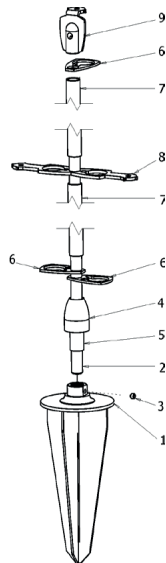

Land spike Land spike 3 ASO 4 MC 500mm

1. Hammer the sharp part (1) of the land spike into ground (hammer the centre of the sharp part, not the edge).
2. Screw the threaded bar (2) into the sharp part (1) and secure it with the socket head M5x5 (3).
3. Put the cover (4) on the threaded bar (2).
4. Put the pipe 36.5mm (5) on the threaded bar (2).
5. Put the cable holders (6) on the threaded bar (2).
6. Put the pipe 198mm (7) on the threaded bar (2).
7. Put the ArcSources holder (8) on the threaded bar (2).
8. Put the pipe 198mm (7) on the threaded bar (2).
9. Put the cable holder (6) on the threaded bar (2).
10. Screw the nut with holder (9) on the threaded bar (2).
11. Screw ArcSources Outdoor 4 MC on the ArcSources holders (8,9). (Use the socket head M5x14 from the ArcSource Outdoors 4 MC to screw them to the holder (8)).
12. Pass the cable through the cable holders (6).