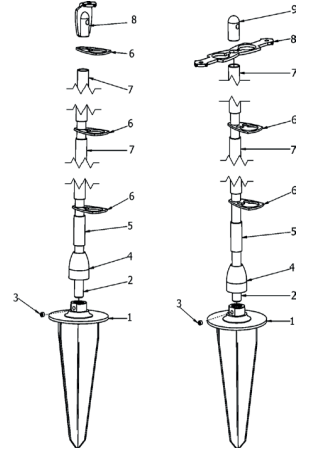

Land spike 1 ASO 4 MC 500mm / Land spike 2 ASO 4 MC 500mm

1. Hammer the sharp part (1) of the land spike into ground (hammer the centre of the sharp part, not the edge).
2. Screw the threaded bar (2) into the sharp part (1) and secure it with the socket head M5x5 (3).
3. Put the cover (4) on the threaded bar (2).
4. Put the pipe 36.5mm (5) on the threaded bar (2).
5. Put the cable holder (6) on the threaded bar (2).
6. Put the pipe 198mm (7) on the threaded bar (2).
7. Put the cable holder (6) on the threaded bar (2).
8. Put the pipe 198mm (7) on the threaded bar (2).

1. Land spike 1 ASO 4 MC 500mm only:
9. Put the cable holder (6) on the threaded bar (2).
  10. Screw the nut (8) on the threaded bar (2).
  11. Screw the ArcSource Outdoor 4 MC on the nut (8). (Use the socket head M5x14 from the ArcSource Outdoor 4 MC to screw it to the nut (7)).
  12. Pass the cable through the cable holders (6).

1. Land spike 2 ASO 4 MC 500mm only:
9. Put the ArcSources holder (8) on the threaded bar (2).
  10. Screw the nut (9) on the threaded bar (2).
  11. Screw both ArcSource Outdoor 4 MC on the ArcSources holder (8). (Use the socket head M5x14 from the ArcSource Outdoors 4 MC to screw them to the holder (8)).
  12. Pass the cable through the cable holders (6).