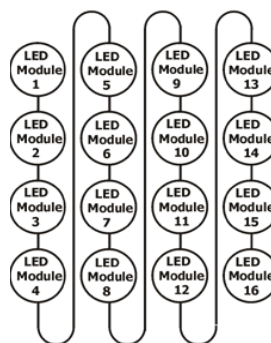

## Connection Scheme:

Use the following way for connecting of the ArcPix Outdoor 4 MC only (examples for matrix of 4x4):

Horizontal sorting

Vertical sorting