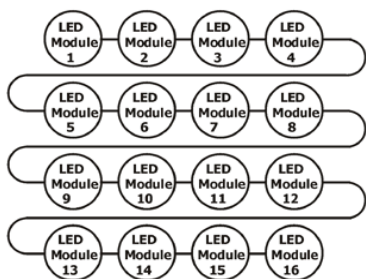

## Connection Scheme:

Use the following way for connecting of the ArcPix Outdoor 4 MC only (examples for matrix of 4x4):

Horizontal sorting

Vertical sorting

## Product Specification:

Electrical	Input Voltage		48V DC
	Typical Power Consumption		5.5W
Optical	Light Source		1 x 15W Multi-Chip LED
		RGBCW	CW - 6300K
		SW	2700K-7100K
		PW	6300K
	LED Channels		Red, Green, Blue, White, Pure White, Smart White
Beam Angle		7°, 24°, 34°, 42° x 7°, 7° x 42°	
Projected Lumen Maintenance		50,000 hrs ( L70@ 25°C / 77°F)	
Control	Wireless DMX (Optional Accessory)		N/A
	Control System		ArcPixel Power
Physical	Power Supply		ArcPixel Power
	Width x Height x Depth	Inches	2.52 x 4.49 (5.71) x 3.54
		mm	64 x 114 (145) x 90
	Weight	lbs	1.37
		kg	0.62
	Housing		High Pressure Die-Cast Aluminium Body Tempered Glass
	Fixture Cable and Connections		Li9Y11Y, 2xAWG16+1XAWG 20
	Fixing Method		Mounting Plate (3 Fixing Holes) Spike Option
	Adjustability		+/-60° (+80° -90° with Adaptor Plate)
	IP Rating		IP65
IK Rating		IK**	
Cooling System		Convection	
Operating Ambient Temperature		-20°C / +45°C (-4°F / +113°F)	
Operating Temperature		+75°C @ Ambient +50°C (+167°F @ Ambient +122°F)	
Certification	Listings		ETL / cETL, CE, RoHS