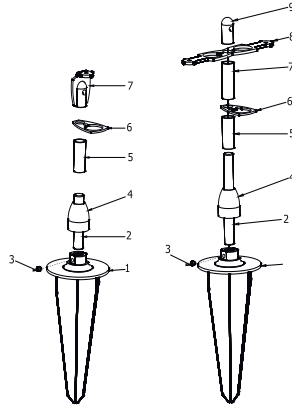

Land Spike Connection:

8. Installing the ArcSource Outdoor 4 MC onto a land spike

Land spike 1 ASO 4 MC 100mm / Land spike 2 ASO 4 MC 100mm

1. Hammer the sharp part (1) of the land spike into ground (hammer the centre of the sharp part, not the edge).
2. Screw the threaded bar (2) into the sharp part (1) and secure it with the socket head M5x5 (3).
3. Put the cover (4) on the threaded bar (2).
4. Put the pipe 36.5 mm (5) on the threaded bar (2).
5. Put the cable holder (6) on the threaded bar (2).

1. Land spike 1 ASO 4 MC 100mm only.
6. Screw the nut (7) on the threaded bar (2).
  7. Screw the ArcSource Outdoor 4 MC on the nut (7). (Use the socket head M5x14 from the ArcSource Outdoor 4 MC to screw it to the nut (7)).
  8. Pass the cable through the cable holder (6).

1. Land spike 2 ASO 4 MC 100mm only.
6. Put the pipe 42 mm (6) on the threaded bar (2).
  7. Put the ArcSources holder (8) on the threaded bar (2).
  8. Screw the nut (9) on the threaded bar (2).
  9. Screw both ArcSource Outdoor 4 MC on the ArcSources holder (8). (Use the socket heads M5x14 from the ArcSource Outdoors 4 MC to screw them to the holder (8)).
  10. Pass the cable through the cable holder (6).