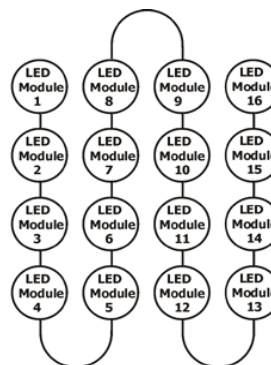

## Connection Scheme:

Use the following way for connecting of the ArcPix Outdoor 4 MC only (examples for matrix of 4x4):

Horizontal sorting

Vertical sorting