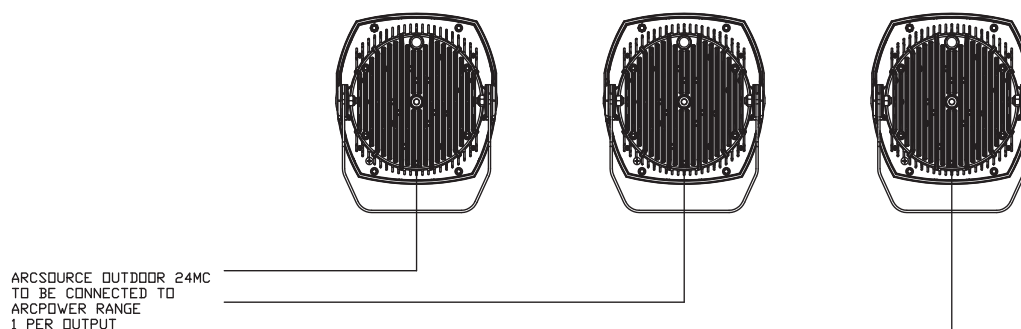

Connection Scheme:

Accessories: