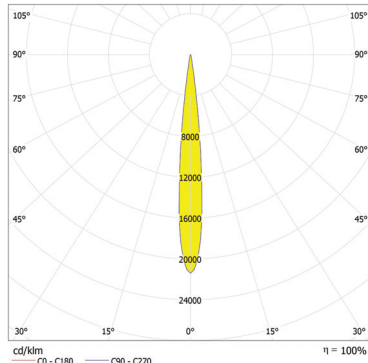

www.anolis.eu | www.anolislighting.com

Product Specification:

Electrical	Input Voltage	48V DC	
	Power Consumption	60w @ 230V	
Optical	Light Source	6 x 10w Multi-Chip LEDs	
		RGBW	W = CW - 6500K NW -4200K
		SW	2700K-6500K
		PW	3200K and 6500K
	LED Channels	Red, Green, Blue, White, Pure White, Smart White	
Beam Angle	11°, 26°, 36°		
	Projected Lumen Maintenance	60,000 hrs (L70@ 25°C / 77°F)	
Control	Wireless DMX (Optional Accessory)	N/A	
	Control System	Anolis Lighting Controls or any Third Party DMX512 Controllers	
	Power Supply	ArcPower Range	
	Stand Alone Control	N/A	
Physical	Width x Height x Depth	Inches	8.5 x 10.3 x 5.9
		mm	216 x 261 x 150
	Weight	lbs	9.48
		kg	4.3
	Housing	High Pressure Die-Cast Aluminium Body Tempered Glass	
	Fixture Cable and Connections	LIYY 8xAWG22 - 0.5m (1.64ft) - Chogori Connector	
	Fixing Method	Stirrup	
	Adjustability	+35° -90°	
	IP Rating	IP67	
	IK Rating	IK**	
	Cooling System	Convection	
	Operating Ambient Temperature	-20°C / +40°C (-4°F / +104°F)	
	Operating Temperature	+75°C @ Ambient +40°C (+167°F @ Ambient +104°F)	
	Certification	Listings	ETL / cETL, CE, RoHS

www.anolis.eu | www.anolislighting.com

Photometric Data:

ArcSource Outdoor 24MC - 11° 350mA

Distance [m]	Cone Diameter [m]	E(0°) E(CD)	η
0.5	0.10	106237 53294	99%
1.0	0.20	26559 13332	
1.5	0.30	11804 5922	
2.0	0.41	6640 3311	
2.5	0.51	4249 2132	
3.0	0.61	2951 1480	

Total Luminous Flux: 1247lm

ArcSource Outdoor 24MC - 11° 700mA

Distance [m]	Cone Diameter [m]	E(0°) E(CD)	η
0.5	0.10	166988 84475	100%
1.0	0.19	41742 21119	
1.5	0.29	18552 9386	
2.0	0.39	10436 5280	
2.5	0.48	6679 3379	
3.0	0.58	4638 2347	

Total Luminous Flux: 1951lm

ArcSource Outdoor 24MC - 26° 350mA

Distance [m]	Cone Diameter [m]	E(0°) E(CD)	η
0.5	0.23	18715 8759	100%
1.0	0.45	4679 2180	
1.5	0.68	2079 973	
2.0	0.91	1170 547	
2.5	1.14	749 350	
3.0	1.36	520 243	