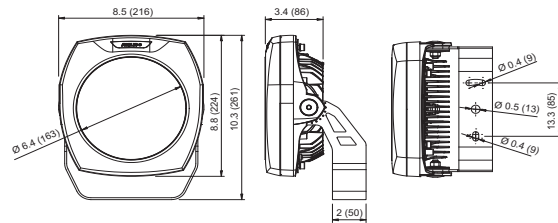

ArcSource Outdoor 24MC tm

Client: _____

Project: _____

Specifier: _____

Type: _____ Qty: _____

FEATURES:

- Input Voltage: 48VDC Via ArcPower Range
- Power consumption: 60W
- Light Source: 6 x MC LED's
- Delivered Lumen: 1951lm 11dg 24MC - 700mA
- Projected LED Life: 60,000 Hrs
- Control: DMX Controller
- Housing: Cast Aluminium and Glass Cover
- Fixing Method: Stirrup + Floor Stand
- IP Rating: IP67
- Operating Ambient Temp: -20°C/+40°C [-4°F/+104°F]
- Certification: ETL / cETL, CE, RoHS
- 5 Year Warranty

How To Order	GROUP	VARIANT	SIZE	COLOUR	OPTIC	FINISH	OPTIONS
ARC	1	2	3	4	5	6	7
	SCE	OUT	24	RGBW - Red, Green, Blue, White SW - Smart White PW - Pure White	11° 26° 36°	S - Silver B - Black W - White C - Custom	CUS - Custom MTP - Multiple CCL - Custom Cable Length
Example	ARCSOURCE OUTDOOR 24 SMART WHITE 26 CUSTOM						
ARC	SCE	OUT	24	SW	26	C	

www.anolis.eu | www.anolislighting.com

Product Specification:

Electrical	Input Voltage	48V DC	
	Power Consumption	60w @ 230V	
Optical	Light Source	6 x 10w Multi-Chip LEDs	
		RGBW	W = CW - 6500K NW -4200K
		SW	2700K-6500K
		PW	3200K and 6500K
	LED Channels	Red, Green, Blue, White, Pure White, Smart White	
Beam Angle	11°, 26°, 36°		
	Projected Lumen Maintenance	60,000 hrs (L70@ 25°C / 77°F)	
Control	Wireless DMX (Optional Accessory)	N/A	
	Control System	Anolis Lighting Controls or any Third Party DMX512 Controllers	
	Power Supply	ArcPower Range	
	Stand Alone Control	N/A	
Physical	Width x Height x Depth	Inches	8.5 x 10.3 x 5.9
		mm	216 x 261 x 150
	Weight	lbs	9.48
		kg	4.3
	Housing	High Pressure Die-Cast Aluminium Body Tempered Glass	
	Fixture Cable and Connections	LIYY 8xAWG22 - 0.5m (1.64ft) - Chogori Connector	
	Fixing Method	Stirrup	
	Adjustability	+35° -90°	
	IP Rating	IP67	
	IK Rating	IK**	
	Cooling System	Convection	
	Operating Ambient Temperature	-20°C / +40°C (-4°F / +104°F)	
	Operating Temperature	+75°C @ Ambient +40°C (+167°F @ Ambient +104°F)	
	Certification	Listings	ETL / cETL, CE, RoHS