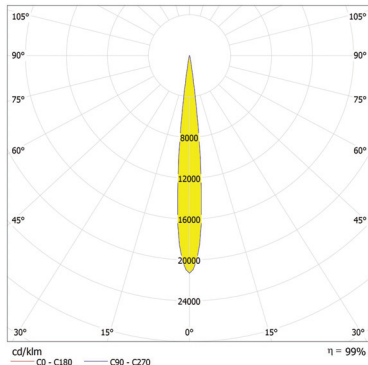

www.anolis.eu | www.anolislighting.com

Product Specification:

Electrical	Input Voltage	48V DC	
	Power Consumption	60w @ 230V	
Optical	Light Source	6 x 10w Multi-Chip LEDs	
		RGBW	W = CW - 6500K NW -4200K
		SW	2700K-6500K
		PW	3200K and 6500K
	LED Channels	Red, Green, Blue, White, Pure White, Smart White	
Beam Angle	11°, 26°, 36°		
	Projected Lumen Maintenance	60,000 hrs (L70@ 25°C / 77°F)	
Control	Wireless DMX (Optional Accessory)	N/A	
	Control System	Anolis Lighting Controls or any Third Party DMX512 Controllers	
	Power Supply	ArcPower Range	
	Stand Alone Control	N/A	
Physical	Width x Height x Depth	Inches	8.5 x 10.3 x 5.9
		mm	216 x 261 x 150
	Weight	lbs	9.48
		kg	4.3
	Housing	High Pressure Die-Cast Aluminium Body Tempered Glass	
	Fixture Cable and Connections	LIYY 8xAWG22 - 0.5m (1.64ft) - Chogori Connector	
	Fixing Method	Stirrup	
	Adjustability	+35° -90°	
	IP Rating	IP67	
	IK Rating	IK**	
	Cooling System	Convection	
	Operating Ambient Temperature	-20°C / +40°C (-4°F / +104°F)	
	Operating Temperature	+75°C @ Ambient +40°C (+167°F @ Ambient +104°F)	
	Certification	Listings	ETL / cETL, CE, RoHS

www.anolis.eu | www.anolislighting.com

Photometric Data:

ArcSource Outdoor 24MC - 11° 350mA

Distance [m]	Cone Diameter [m]	E(0°) E(CD)	η
0.5	0.10	106237 53294	99%
1.0	0.20	26559 13332	
1.5	0.30	11804 5922	
2.0	0.41	6640 3311	
2.5	0.51	4249 2132	
3.0	0.61	2951 1480	

Total Luminous Flux: 1247lm

ArcSource Outdoor 24MC - 11° 700mA

Distance [m]	Cone Diameter [m]	E(0°) E(CD)	η
0.5	0.10	166988 84475	100%
1.0	0.19	41742 21119	
1.5	0.29	18552 9386	
2.0	0.39	10436 5280	
2.5	0.48	6679 3379	
3.0	0.58	4638 2347	