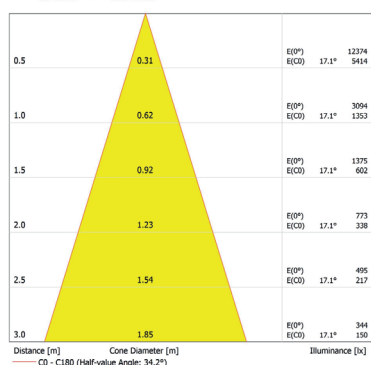

ArcSource Inground 24MC tm

Client: _____

Project: _____

Specifier: _____

Type: _____ Qty: _____

FEATURES:

- Input Voltage: 100-277VAC 50/60Hz
- Power consumption: 65W @ 230V +/- 10%
- Light Source: 6 x 10W MC LED's
- Delivered Lumen: 1542lm @ 7°
- Projected LED Life: 60,000 Hrs
- Lumen Output Per Foot: n/a
- Control: DMX Controller
- Housing:
 - Cast Aluminium
 - Stainless Steel Flange
 - Glass cover
- Fixing Method: External Sleeve
- IP Rating: IP68 (1m - 3ft)
- IK Rating: IK10
- Operating Ambient Temp: -20°C/+50°C [-4°F/+122°F]
- Certification: ETL / cETL, CE, RoHS
- 5 Year Warranty

Total Luminous Flux: 1534lm

For foot Candles divide lux by 10.7

ArcSource Inground 24MC - 7° - 10° Tilt

Total Luminous Flux: 1530lm

Photometric Data:

ArcSource Inground 24MC - 24°

Distance [m]	Cone Diameter [m]	Illuminance [lx]
0.5	0.21	E(0°) 22383 E(C0) 10955
1.0	0.43	E(0°) 5596 E(C0) 2626
1.5	0.64	E(0°) 2487 E(C0) 1167
2.0	0.85	E(0°) 1399 E(C0) 657
2.5	1.06	E(0°) 895 E(C0) 420
3.0	1.28	E(0°) 622 E(C0) 292

Distance [m] Cone Diameter [m] Illuminance [lx]
C0 - C180 (Half-value Angle: 24.0°)

Total Luminous Flux: 1353lm

ArcSource Inground 24MC - 24° - 15° Tilt

Total Luminous Flux: 1360lm

ArcSource Inground 24MC - 24° - 5° Tilt

Total Luminous Flux: 1352lm

For foot Candles divide lux by 10.7

ArcSource Inground 24MC - 24° - 10° Tilt

Total Luminous Flux: 1362lm

Photometric Data:

ArcSource Inground 24MC - 34°

Total Luminous Flux: 12711lm