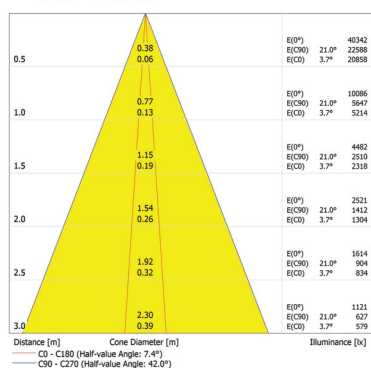

www.anolis.eu | www.anolislighting.com

Photometric Data:

ArcSource Inground 24MC - 42°x7°

Distance [m]	Cone Diameter [m]	E(0°)	E(C90)	E(C270)
0.5	0.06 0.38	46242	3.7° 20856	21.0° 22588
1.0	0.13 0.77	10096	3.7° 5144	21.0° 5647
1.5	0.19 1.15	4482	3.7° 2318	21.0° 2510
2.0	0.26 1.54	2521	3.7° 1304	21.0° 1412
2.5	0.32 1.92	1814	3.7° 934	21.0° 994
3.0	0.39 2.30	1121	3.7° 579	21.0° 627

Distance [m] Cone Diameter [m] Illuminance [lx]

— C0 - C180 (Half-value Angle: 42.0°)
— C90 - C270 (Half-value Angle: 7.4°)

Total Luminous Flux: 1500lm

ArcSource Inground 24MC - 42°x7° - 15° Tilt

Total Luminous Flux: 1473lm

ArcSource Inground 24MC - 42°x7° - 5° Tilt

Total Luminous Flux: 1454lm

For foot Candles divide lux by 10.7

ArcSource Inground 24MC - 42°x7° - 10° Tilt

Total Luminous Flux: 1484lm

Photometric Data:

ArcSource Inground 24MC - 7°x42°

Total Luminous Flux: 1500lm

ArcSource Inground 24MC - 7°x42° - 15° Tilt

Total Luminous Flux: 1446lm

ArcSource Inground 24MC - 7°x42° - 5° Tilt

Total Luminous Flux: 1434lm

For foot Candles divide lux by 10.7