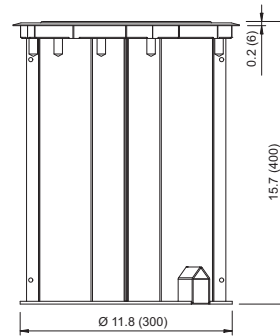

ArcSource Inground 24MC tm

Client: _____

Project: _____

Specifier: _____

Type: _____ Qty: _____

FEATURES:

- Input Voltage: 100-277VAC 50/60Hz
- Power consumption: 65W @ 230V +/- 10%
- Light Source: 6 x 10W MC LED's
- Delivered Lumen: 1542lm @ 7°
- Projected LED Life: 60,000 Hrs
- Lumen Output Per Foot: n/a
- Control: DMX Controller
- Housing:
 - Cast Aluminium
 - Stainless Steel Flange
 - Glass cover
- Fixing Method: External Sleeve
- IP Rating: IP68 (1m - 3ft)
- IK Rating: IK10
- Operating Ambient Temp: -20°C/+50°C [-4°F/+122°F]
- Certification: ETL / cETL, CE, RoHS
- 5 Year Warranty

How To Order							
	GROUP	VARIANT	SIZE	COLOUR	OPTIC	FINISH	OPTIONS
ARC	1	2	3	4	5	6	7
	SCE	IGR	24	RGBW - Red, Green, Blue, White SW - Smart White PW - Pure White	7° 24° 34° EL°	S - Silver B - Black W - White C - Custom	CUS - Custom WSS - Wireless CCL - Custom Cable Length
Example	ARCSOURCE INGROUND 24MC RGBW 24 SILVER WIRELESS						
ARC	SCE	IGR	24	RGBW	28	S	WSS