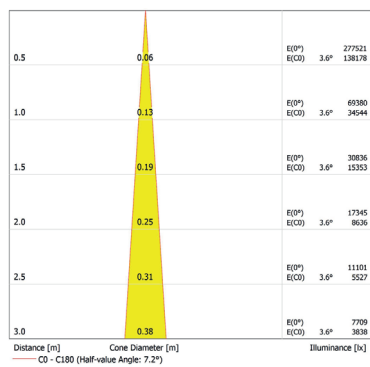

Photometric Data:

ArcSource Inground 24MC - 7°

Total Luminous Flux: 1542lm