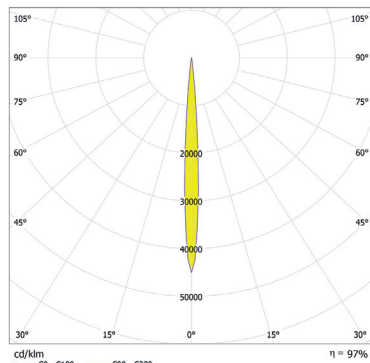

www.anolis.eu | www.anolislighting.com

Product Specification:

Electrical	Input Voltage		100-277V AC 50/60 Hz
	Power Consumption		65W @ 230V+/- 10%
	In Rush Current		TBC
Optical	Light Source		6 x 10w Multi-Chip LEDs
		RGBW	W = CW 6300K
		SW	2700K-7100K
		PW	6300K
	LED Channels		Red / Green / Blue / White, Pure White, Smart White
Beam Angle		7°, 24°, 34°, 42°x7°, 7°x42°	
Projected Lumen Maintenance		60,000 hrs (L70@ 25°C / 77°F)	
Control	Interface Protocol		DMX512
	Wireless DMX (Optional Accessory)		Lumen Radio CRMX Technology
	Control System		Anolis Lighting Controls or any Third Party DMX512 Controllers
	Power Supply		Integral
	Stand Alone Control		Yes
Physical	Width x Height x Depth	Inches	ø12.6 x 15.7
		mm	ø320 x 400
	Weight	lbs	40.1
		kg	18.2
	Housing		High Pressure Die-Cast Aluminium Body - Stainless Steel Flange Tempered Glass
	Fixture Cable and Connections		Li9YCHY - 3xAWG16+1 (2xAWG24) + Integral Junction Box
	Fixing Method		External Sleeve
	Adjustability		Motorized Tilt +/-15°
	IP Rating		IP68 (1m - 3ft)
	IK Rating		IK10
	Cooling System		Convection
	Operating Ambient Temperature		-20°C / +50°C (-4°F / +122°F)
	Operating Temperature		TBC
Certification	Listings		ETL / cETL, CE, RoHS

www.anolis.eu | www.anolislighting.com

Photometric Data:

ArcSource Inground 24MC - 7°

Total Luminous Flux: 1542lm

ArcSource Inground 24MC - 7° - 15° Tilt

Total Luminous Flux: 1531lm

ArcSource Inground 24MC - 7° - 5° Tilt

Total Luminous Flux: 1534lm

For foot Candles divide lux by 10.7

ArcSource Inground 24MC - 7° - 10° Tilt

Total Luminous Flux: 1530lm

Photometric Data:

ArcSource Inground 24MC - 24°

Distance [m]	Cone Diameter [m]	Illuminance [lx]
0.5	0.21	E(0°) 22383 E(C0) 10955
1.0	0.43	E(0°) 5596 E(C0) 2626
1.5	0.64	E(0°) 2487 E(C0) 1167
2.0	0.85	E(0°) 1399 E(C0) 657
2.5	1.06	E(0°) 895 E(C0) 420
3.0	1.28	E(0°) 622 E(C0) 292