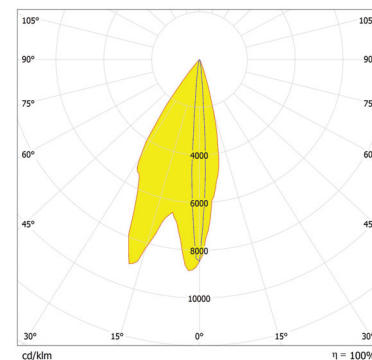

ArcSource Inground 24MC - 7°x42° - 10° Tilt

Total Luminous Flux: 1470lm

ROBE lighting s.r.o., Palackeho 416 757 01 Valasske Mezirici, Czech Republic. Tel: +420 571 751 500 - Fax: +420 571 751 515 - E-mail: info@anolis.eu
UK: Anolis UK, 3 Spinney View, Stone Circle Road, Round Spinney Ind Est, NN3 8RF, Northampton, United Kingdom. Tel: +44 1604 741000 - Fax: +44 1604 741041 - E-mail: info@anolis.co.uk
USA: Anolis Lighting, 12349 SW 53rd Street, Suite 202, Cooper City, Florida 33330, U.S.A. Tel: +1 844 426 6547 - +1-844-4 ANOLIS - Fax: (954) 680-1910 - E-mail: info@anolislighting.com
AUS: Anolis Australia, 28 Expo Court, Ashmore, 4215, Queensland, Australia. Tel: +61 7 5509 4633 - Fax: +61 7 5509 4677 - E-mail: info@anolis.com.au
AUS: Anolis Australia, 5 Phillip Court, Port Melbourne, 3207, Victoria, Australia. Tel: +61 7 5509 4633 - Fax: +61 7 5509 4677 - E-mail: info@anolis.com.au
Asia and Pacific: Anolis Asia and Pacific, 12 New Ind Road, #02-05 Morningstar Centre, S-536202, Singapore. Tel: +65 6280 8558 - Fax: +65 6280 2896 - E-mail: asiapacific@anolis.eu
Middle East: Anolis Middle East, Office Nbr 507 5th Floor, Al Asmawi Building DIP 1, Dubai, UAE. Po Box: 391 898 - Tel: +971 4 885 3223 - E-mail: middleeast@anolis.eu
Russia and CIS: Taganskaya str. 26-1-72, 109004 Moscow, Russia. Tel: +7 495 504 9569 - E-mail: russia@anolis.eu
Central and South America: Galicia 1198 ap 303, 1100, Montevideo, Uruguay. Tel: +5982 900 67 47 - E-mail: Latam@anolis.eu

www.anolis.eu | www.anolislighting.com