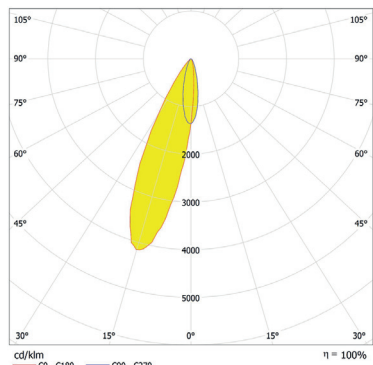

www.anolis.eu | www.anolislighting.com

Photometric Data:

ArcSource Inground 24MC - 7°

Total Luminous Flux: 1542lm

ArcSource Inground 24MC - 7° - 15° Tilt

Total Luminous Flux: 1531lm

ArcSource Inground 24MC - 7° - 5° Tilt

Total Luminous Flux: 1534lm

For foot Candles divide lux by 10.7

ArcSource Inground 24MC - 7° - 10° Tilt

Total Luminous Flux: 1530lm

Photometric Data:

ArcSource Inground 24MC - 24°

Distance [m]	Cone Diameter [m]	Illuminance [lx]
0.5	0.21	E(0°) 22383 E(C0) 10955
1.0	0.43	E(0°) 5596 E(C0) 2626
1.5	0.64	E(0°) 2487 E(C0) 1167
2.0	0.85	E(0°) 1399 E(C0) 657
2.5	1.06	E(0°) 895 E(C0) 420
3.0	1.28	E(0°) 622 E(C0) 292

Distance [m] Cone Diameter [m] Illuminance [lx]
C0 - C180 (Half-value Angle: 24.0°)

Total Luminous Flux: 1353lm

ArcSource Inground 24MC - 24° - 15° Tilt

Total Luminous Flux: 1360lm

ArcSource Inground 24MC - 24° - 5° Tilt