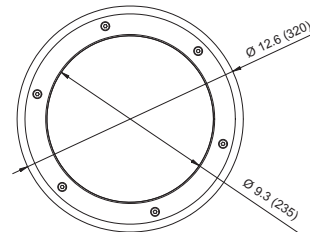

ArcSource Inground 24MC tm

Client: _____

Project: _____

Specifier: _____

Type: _____ Qty: _____

FEATURES:

- Input Voltage: 100-277VAC 50/60Hz
- Power consumption: 65W @ 230V +/- 10%
- Light Source: 6 x 10W MC LED's
- Delivered Lumen: 1542lm @ 7°
- Projected LED Life: 60,000 Hrs
- Lumen Output Per Foot: n/a
- Control: DMX Controller
- Housing:
 - Cast Aluminium
 - Stainless Steel Flange
 - Glass cover
- Fixing Method: External Sleeve
- IP Rating: IP68 (1m - 3ft)
- IK Rating: IK10
- Operating Ambient Temp: -20°C/+50°C [-4°F/+122°F]
- Certification: ETL / cETL, CE, RoHS
- 5 Year Warranty

How To Order							
	GROUP	VARIANT	SIZE	COLOUR	OPTIC	FINISH	OPTIONS
ARC	1	2	3	4	5	6	7
	SCE	IGR	24	RGBW - Red, Green, Blue, White SW - Smart White PW - Pure White	7° 24° 34° EL°	S - Silver B - Black W - White C - Custom	CUS - Custom WSS - Wireless CCL - Custom Cable Length
Example	ARCSOURCE INGROUND 24MC RGBW 24 SILVER WIRELESS						
ARC	SCE	IGR	24	RGBW	28	S	WSS