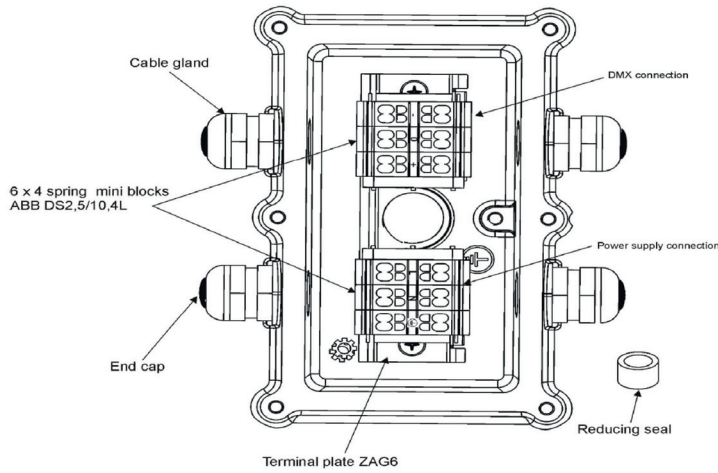

ArcSource Inground 24MC tm

Client: _____

Project: _____

Specifier: _____

Type: _____ Qty: _____

FEATURES:

- Input Voltage: 100-277VAC 50/60Hz
- Power consumption: 65W @ 230V +/- 10%
- Light Source: 6 x 10W MC LED's
- Delivered Lumen: 1542lm @ 7°
- Projected LED Life: 60,000 Hrs
- Lumen Output Per Foot: n/a
- Control: DMX Controller
- Housing:
 - Cast Aluminium
 - Stainless Steel Flange
 - Glass cover
- Fixing Method: External Sleeve
- IP Rating: IP68 (1m - 3ft)
- IK Rating: IK10
- Operating Ambient Temp: -20°C/+50°C [-4°F/+122°F]
- Certification: ETL / cETL, CE, RoHS
- 5 Year Warranty

www.anolis.eu | www.anolislighting.com

Connection Scheme:

- 1. Temporary cover
- 2. Installation sleeve
- 3. Aperture for cables

- 5. Flange
- 6. Body of the ArcSource Inground 24 MC Integral
- 7. Junction box