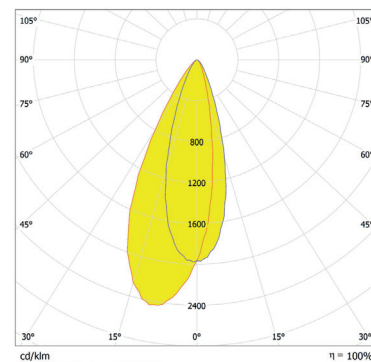

Total Luminous Flux: 1534lm

For foot Candles divide lux by 10.7

ArcSource Inground 24MC - 7° - 10° Tilt

Total Luminous Flux: 1530lm

Photometric Data:

ArcSource Inground 24MC - 24°

Distance [m]	Cone Diameter [m]	Illuminance [lx]
0.5	0.21	E(0°) 22383 E(C0) 10955
1.0	0.43	E(0°) 5596 E(C0) 2626
1.5	0.64	E(0°) 2487 E(C0) 1167
2.0	0.85	E(0°) 1399 E(C0) 657
2.5	1.06	E(0°) 895 E(C0) 420
3.0	1.28	E(0°) 622 E(C0) 292

Distance [m] Cone Diameter [m] Illuminance [lx]
C0 - C180 (Half-value Angle: 24.0°)

Total Luminous Flux: 1353lm

ArcSource Inground 24MC - 24° - 15° Tilt

Total Luminous Flux: 1360lm

ArcSource Inground 24MC - 24° - 5° Tilt

Total Luminous Flux: 1352lm

For foot Candles divide lux by 10.7

ArcSource Inground 24MC - 24° - 10° Tilt

Total Luminous Flux: 1362lm

Photometric Data:

ArcSource Inground 24MC - 34°

Total Luminous Flux: 12711lm

ArcSource Inground 24MC - 34° - 15° Tilt

Total Luminous Flux: 12481lm

ArcSource Inground 24MC - 34° - 5° Tilt

Total Luminous Flux: 12691lm

For foot Candles divide lux by 10.7

ArcSource Inground 24MC - 34° - 10° Tilt