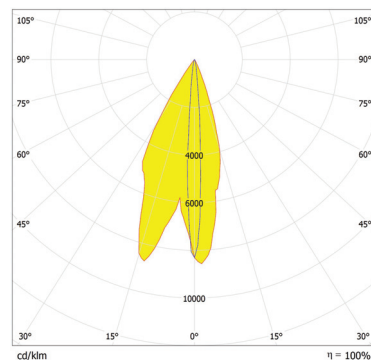

www.anolis.eu | www.anolislighting.com

Photometric Data:

ArcSource Inground 24MC - 42°x7°

Distance [m]	Cone Diameter [m]	E(0°)	E(C90)	E(C270)
0.5	0.06 0.38	46242	3.7° 20856	21.0° 22588
1.0	0.13 0.77	10096	3.7° 5144	21.0° 5647
1.5	0.19 1.15	4482	3.7° 2318	21.0° 2510
2.0	0.26 1.54	2521	3.7° 1304	21.0° 1412
2.5	0.32 1.92	1814	3.7° 934	21.0° 994
3.0	0.39 2.30	1121	3.7° 579	21.0° 627

Distance [m] Cone Diameter [m] Illuminance [lx]

— C0 - C180 (Half-value Angle: 42.0°)
— C90 - C270 (Half-value Angle: 7.4°)

Total Luminous Flux: 1500lm

ArcSource Inground 24MC - 42°x7° - 15° Tilt

Total Luminous Flux: 1473lm

ArcSource Inground 24MC - 42°x7° - 5° Tilt

Total Luminous Flux: 1454lm

For foot Candles divide lux by 10.7

ArcSource Inground 24MC - 42°x7° - 10° Tilt

Total Luminous Flux: 1484lm

Photometric Data:

ArcSource Inground 24MC - 7°x42°

Total Luminous Flux: 1500lm

ArcSource Inground 24MC - 7°x42° - 15° Tilt

Total Luminous Flux: 1446lm

ArcSource Inground 24MC - 7°x42° - 5° Tilt

Total Luminous Flux: 1434lm

For foot Candles divide lux by 10.7