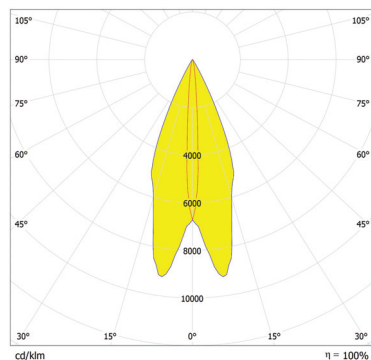

www.anolis.eu | www.anolislighting.com

Photometric Data:

ArcSource Inground 24MC - 42°x7°

Distance [m]	Cone Diameter [m]	E(0°)	E(C90)	E(C270)
0.5	0.06 0.38	46242	3.7° 20856	21.0° 22588
1.0	0.13 0.77	10096	3.7° 5144	21.0° 5647
1.5	0.19 1.15	4482	3.7° 2318	21.0° 2510
2.0	0.26 1.54	2521	3.7° 1304	21.0° 1412
2.5	0.32 1.92	1814	3.7° 934	21.0° 994
3.0	0.39 2.30	1121	3.7° 579	21.0° 627

Distance [m] Cone Diameter [m] Illuminance [lx]

— C0 - C180 (Half-value Angle: 42.0°)
— C90 - C270 (Half-value Angle: 7.4°)

Total Luminous Flux: 1500lm

ArcSource Inground 24MC - 42°x7° - 15° Tilt

Total Luminous Flux: 1473lm

ArcSource Inground 24MC - 42°x7° - 5° Tilt

Total Luminous Flux: 1454lm

For foot Candles divide lux by 10.7

ArcSource Inground 24MC - 42°x7° - 10° Tilt

Total Luminous Flux: 1484lm

Photometric Data:

ArcSource Inground 24MC - 7°x42°

Total Luminous Flux: 1500lm

ArcSource Inground 24MC - 7°x42° - 15° Tilt

Total Luminous Flux: 1446lm

ArcSource Inground 24MC - 7°x42° - 5° Tilt

Total Luminous Flux: 1434lm

For foot Candles divide lux by 10.7