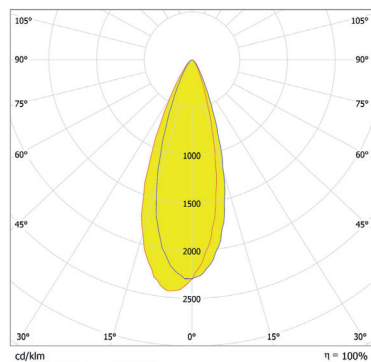

Total Luminous Flux: 1534lm

For foot Candles divide lux by 10.7

ArcSource Inground 24MC - 7° - 10° Tilt

Total Luminous Flux: 1530lm

Photometric Data:

ArcSource Inground 24MC - 24°

Distance [m]	Cone Diameter [m]	Illuminance [lx]
0.5	0.21	E(0°) 22383 E(C0) 10955
1.0	0.43	E(0°) 5596 E(C0) 2626
1.5	0.64	E(0°) 2487 E(C0) 1167
2.0	0.85	E(0°) 1399 E(C0) 657
2.5	1.06	E(0°) 895 E(C0) 420
3.0	1.28	E(0°) 622 E(C0) 292

Distance [m] Cone Diameter [m] Illuminance [lx]
C0 - C180 (Half-value Angle: 24.0°)

Total Luminous Flux: 1353lm

ArcSource Inground 24MC - 24° - 15° Tilt

Total Luminous Flux: 1360lm

ArcSource Inground 24MC - 24° - 5° Tilt

Total Luminous Flux: 1352lm

For foot Candles divide lux by 10.7

ArcSource Inground 24MC - 24° - 10° Tilt

Total Luminous Flux: 1362lm

Photometric Data:

ArcSource Inground 24MC - 34°

Total Luminous Flux: 12711lm

ArcSource Inground 24MC - 34° - 15° Tilt

Total Luminous Flux: 12481lm

ArcSource Inground 24MC - 34° - 5° Tilt

Total Luminous Flux: 12691lm

For foot Candles divide lux by 10.7

ArcSource Inground 24MC - 34° - 10° Tilt