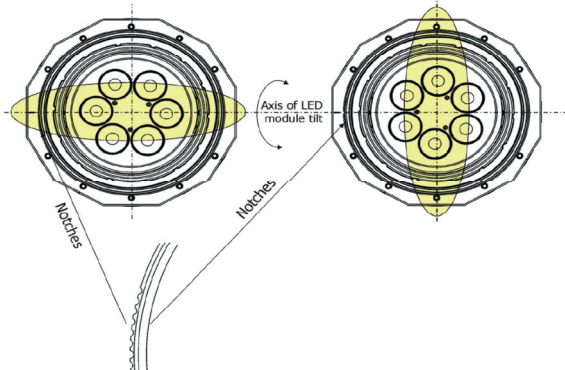

ArcSource Inground 24MC tm

Client: _____

Project: _____

Specifier: _____

Type: _____ Qty: _____

FEATURES:

- Input Voltage: 100-277VAC 50/60Hz
- Power consumption: 65W @ 230V +/- 10%
- Light Source: 6 x 10W MC LED's
- Delivered Lumen: 1542lm @ 7°
- Projected LED Life: 60,000 Hrs
- Lumen Output Per Foot: n/a
- Control: DMX Controller
- Housing:
 - Cast Aluminium
 - Stainless Steel Flange
 - Glass cover
- Fixing Method: External Sleeve
- IP Rating: IP68 (1m - 3ft)
- IK Rating: IK10
- Operating Ambient Temp: -20°C/+50°C [-4°F/+122°F]
- Certification: ETL / cETL, CE, RoHS
- 5 Year Warranty

www.anolis.eu | www.anolislighting.com

Connection Scheme:

- 1. Temporary cover
- 2. Installation sleeve
- 3. Aperture for cables

- 5. Flange
- 6. Body of the ArcSource Inground 24 MC Integral
- 7. Junction box

Asymmetric lens 7°x42°

Asymmetric lens 42°x7° (standard)

Power Connection

	L	N	⏏
EU	Brown	Blue	Green / Yellow
US	Black	White	Green

This device falls under class one and must be grounded

DMX Connection

+	0	-
Data +	Data Ground (Shielding)	Data -