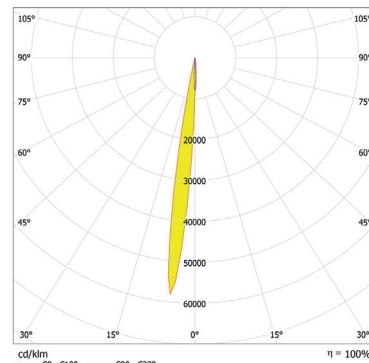

ArcSource Inground 24MC tm

Client: _____

Project: _____

Specifier: _____

Type: _____ Qty: _____

FEATURES:

- Input Voltage: 100-277VAC 50/60Hz
- Power consumption: 65W @ 230V +/- 10%
- Light Source: 6 x 10W MC LED's
- Delivered Lumen: 1542lm @ 7°
- Projected LED Life: 60,000 Hrs
- Lumen Output Per Foot: n/a
- Control: DMX Controller
- Housing:
 - Cast Aluminium
 - Stainless Steel Flange
 - Glass cover
- Fixing Method: External Sleeve
- IP Rating: IP68 (1m - 3ft)
- IK Rating: IK10
- Operating Ambient Temp: -20°C/+50°C [-4°F/+122°F]
- Certification: ETL / cETL, CE, RoHS
- 5 Year Warranty

www.anolis.eu | www.anolislighting.com

Photometric Data:

ArcSource Inground 24MC - 7°

Total Luminous Flux: 1542lm

ArcSource Inground 24MC - 7° - 15° Tilt

Total Luminous Flux: 1531lm

ArcSource Inground 24MC - 7° - 5° Tilt

Total Luminous Flux: 1534lm

For foot Candles divide lux by 10.7

ArcSource Inground 24MC - 7° - 10° Tilt

Total Luminous Flux: 1530lm

Photometric Data:

ArcSource Inground 24MC - 24°

Distance [m]	Cone Diameter [m]	Illuminance [lx]
0.5	0.21	E(0°) 22383 E(C0) 10955
1.0	0.43	E(0°) 5596 E(C0) 2626
1.5	0.64	E(0°) 2487 E(C0) 1167
2.0	0.85	E(0°) 1399 E(C0) 657
2.5	1.06	E(0°) 895 E(C0) 420
3.0	1.28	E(0°) 622 E(C0) 292

Distance [m] Cone Diameter [m] Illuminance [lx]
C0 - C180 (Half-value Angle: 24.0°)

Total Luminous Flux: 1353lm

ArcSource Inground 24MC - 24° - 15° Tilt

Total Luminous Flux: 1360lm

ArcSource Inground 24MC - 24° - 5° Tilt