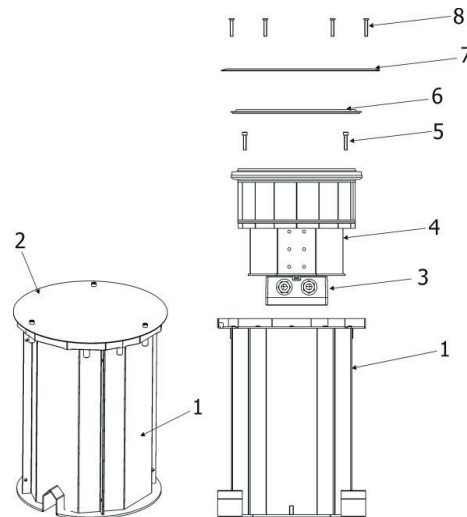

ArcSource Inground 24MC tm

Client: _____

Project: _____

Specifier: _____

Type: _____ Qty: _____

FEATURES:

- Input Voltage: 100-277VAC 50/60Hz
- Power consumption: 65W @ 230V +/- 10%
- Light Source: 6 x 10W MC LED's
- Delivered Lumen: 1542lm @ 7°
- Projected LED Life: 60,000 Hrs
- Lumen Output Per Foot: n/a
- Control: DMX Controller
- Housing:
 - Cast Aluminium
 - Stainless Steel Flange
 - Glass cover
- Fixing Method: External Sleeve
- IP Rating: IP68 (1m - 3ft)
- IK Rating: IK10
- Operating Ambient Temp: -20°C/+50°C [-4°F/+122°F]
- Certification: ETL / cETL, CE, RoHS
- 5 Year Warranty

www.anolis.eu | www.anolislighting.com

Connection Scheme:

- 1. Temporary cover
- 2. Installation sleeve
- 3. Aperture for cables

- 5. Flange
- 6. Body of the ArcSource Inground 24 MC Integral
- 7. Junction box