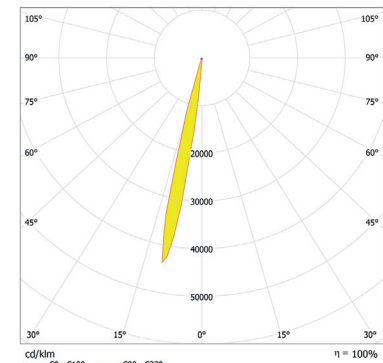

ArcSource Inground 24MC tm

Client: _____

Project: _____

Specifier: _____

Type: _____ Qty: _____

FEATURES:

- Input Voltage: 100-277VAC 50/60Hz
- Power consumption: 65W @ 230V +/- 10%
- Light Source: 6 x 10W MC LED's
- Delivered Lumen: 1542lm @ 7°
- Projected LED Life: 60,000 Hrs
- Lumen Output Per Foot: n/a
- Control: DMX Controller
- Housing:
 - Cast Aluminium
 - Stainless Steel Flange
 - Glass cover
- Fixing Method: External Sleeve
- IP Rating: IP68 (1m - 3ft)
- IK Rating: IK10
- Operating Ambient Temp: -20°C/+50°C [-4°F/+122°F]
- Certification: ETL / cETL, CE, RoHS
- 5 Year Warranty

www.anolis.eu | www.anolislighting.com

Photometric Data:

ArcSource Inground 24MC - 7°

Total Luminous Flux: 1542lm

ArcSource Inground 24MC - 7° - 15° Tilt

Total Luminous Flux: 1531lm

ArcSource Inground 24MC - 7° - 5° Tilt

Total Luminous Flux: 1534lm

For foot Candles divide lux by 10.7

ArcSource Inground 24MC - 7° - 10° Tilt

Total Luminous Flux: 1530lm

Photometric Data:

ArcSource Inground 24MC - 24°

Distance [m]	Cone Diameter [m]	Illuminance [lx]
0.5	0.21	E(0°) 22383 E(C0) 10955
1.0	0.43	E(0°) 5596 E(C0) 2626
1.5	0.64	E(0°) 2487 E(C0) 1167
2.0	0.85	E(0°) 1399 E(C0) 657
2.5	1.06	E(0°) 895 E(C0) 420
3.0	1.28	E(0°) 622 E(C0) 292

Distance [m] Cone Diameter [m] Illuminance [lx]
C0 - C180 (Half-value Angle: 24.0°)

Total Luminous Flux: 1353lm

ArcSource Inground 24MC - 24° - 15° Tilt

Total Luminous Flux: 1360lm

ArcSource Inground 24MC - 24° - 5° Tilt