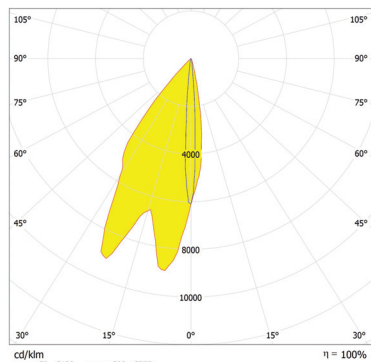

www.anolis.eu | www.anolislighting.com

Photometric Data:

ArcSource Inground 24MC - 42°x7°

Distance [m]	Cone Diameter [m]	E(0°)	E(C90)	E(C270)
0.5	0.06 0.38	46242	3.7° 20856	21.0° 22588
1.0	0.13 0.77	10096	3.7° 5144	21.0° 5647
1.5	0.19 1.15	4482	3.7° 2318	21.0° 2510
2.0	0.26 1.54	2521	3.7° 1304	21.0° 1412
2.5	0.32 1.92	1814	3.7° 934	21.0° 994
3.0	0.39 2.30	1121	3.7° 579	21.0° 627

Distance [m] Cone Diameter [m] Illuminance [lx]

— C0 - C180 (Half-value Angle: 42.0°)
— C90 - C270 (Half-value Angle: 7.4°)

Total Luminous Flux: 1500lm

ArcSource Inground 24MC - 42°x7° - 15° Tilt

Total Luminous Flux: 1473lm

ArcSource Inground 24MC - 42°x7° - 5° Tilt

Total Luminous Flux: 1454lm

For foot Candles divide lux by 10.7

ArcSource Inground 24MC - 42°x7° - 10° Tilt

Total Luminous Flux: 1484lm

Photometric Data:

ArcSource Inground 24MC - 7°x42°

Total Luminous Flux: 1500lm

ArcSource Inground 24MC - 7°x42° - 15° Tilt

Total Luminous Flux: 1446lm

ArcSource Inground 24MC - 7°x42° - 5° Tilt

Total Luminous Flux: 1434lm

For foot Candles divide lux by 10.7