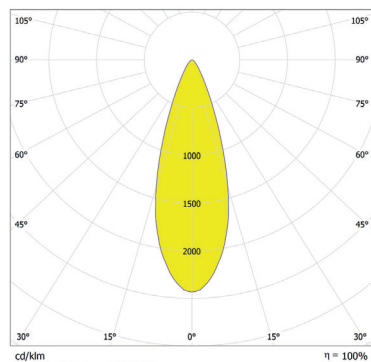

Total Luminous Flux: 1534lm

For foot Candles divide lux by 10.7

ArcSource Inground 24MC - 7° - 10° Tilt

Total Luminous Flux: 1530lm

Photometric Data:

ArcSource Inground 24MC - 24°

Distance [m]	Cone Diameter [m]	Illuminance [lx]
0.5	0.21	E(0°) 22383 E(C0) 10955
1.0	0.43	E(0°) 5596 E(C0) 2626
1.5	0.64	E(0°) 2487 E(C0) 1167
2.0	0.85	E(0°) 1399 E(C0) 657
2.5	1.06	E(0°) 895 E(C0) 420
3.0	1.28	E(0°) 622 E(C0) 292

Distance [m] Cone Diameter [m] Illuminance [lx]
C0 - C180 (Half-value Angle: 24.0°)

Total Luminous Flux: 1353lm

ArcSource Inground 24MC - 24° - 15° Tilt

Total Luminous Flux: 1360lm

ArcSource Inground 24MC - 24° - 5° Tilt

Total Luminous Flux: 1352lm

For foot Candles divide lux by 10.7

ArcSource Inground 24MC - 24° - 10° Tilt

Total Luminous Flux: 1362lm

Photometric Data:

ArcSource Inground 24MC - 34°

Total Luminous Flux: 12711lm

ArcSource Inground 24MC - 34° - 15° Tilt

Total Luminous Flux: 12481lm

ArcSource Inground 24MC - 34° - 5° Tilt

Total Luminous Flux: 12691lm

For foot Candles divide lux by 10.7

ArcSource Inground 24MC - 34° - 10° Tilt