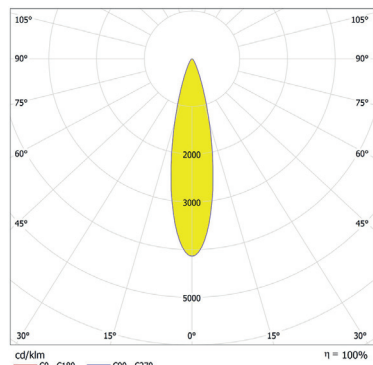

ArcSource Inground 24MC tm

Client: _____

Project: _____

Specifier: _____

Type: _____ Qty: _____

FEATURES:

- Input Voltage: 100-277VAC 50/60Hz
- Power consumption: 65W @ 230V +/- 10%
- Light Source: 6 x 10W MC LED's
- Delivered Lumen: 1542lm @ 7°
- Projected LED Life: 60,000 Hrs
- Lumen Output Per Foot: n/a
- Control: DMX Controller
- Housing:
 - Cast Aluminium
 - Stainless Steel Flange
 - Glass cover
- Fixing Method: External Sleeve
- IP Rating: IP68 (1m - 3ft)
- IK Rating: IK10
- Operating Ambient Temp: -20°C/+50°C [-4°F/+122°F]
- Certification: ETL / cETL, CE, RoHS
- 5 Year Warranty

www.anolis.eu | www.anolislighting.com

Photometric Data:

ArcSource Inground 24MC - 7°

Total Luminous Flux: 1542lm

ArcSource Inground 24MC - 7° - 15° Tilt

Total Luminous Flux: 1531lm

ArcSource Inground 24MC - 7° - 5° Tilt

Total Luminous Flux: 1534lm

For foot Candles divide lux by 10.7

ArcSource Inground 24MC - 7° - 10° Tilt

Total Luminous Flux: 1530lm

Photometric Data:

ArcSource Inground 24MC - 24°

Distance [m]	Cone Diameter [m]	Illuminance [lx]
0.5	0.21	E(0°) 22383 E(C0) 10955
1.0	0.43	E(0°) 5596 E(C0) 2626
1.5	0.64	E(0°) 2487 E(C0) 1167
2.0	0.85	E(0°) 1399 E(C0) 657
2.5	1.06	E(0°) 895 E(C0) 420
3.0	1.28	E(0°) 622 E(C0) 292

Distance [m] Cone Diameter [m] Illuminance [lx]
C0 - C180 (Half-value Angle: 24.0°)

Total Luminous Flux: 1353lm

ArcSource Inground 24MC - 24° - 15° Tilt

Total Luminous Flux: 1360lm

ArcSource Inground 24MC - 24° - 5° Tilt