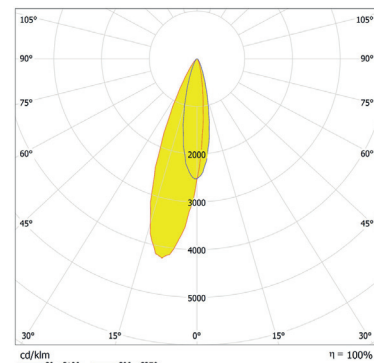

www.anolis.eu | www.anolislighting.com

Photometric Data:

ArcSource Inground 24MC - 7°

Total Luminous Flux: 1542lm

ArcSource Inground 24MC - 7° - 15° Tilt

Total Luminous Flux: 1531lm

ArcSource Inground 24MC - 7° - 5° Tilt

Total Luminous Flux: 1534lm

For foot Candles divide lux by 10.7

ArcSource Inground 24MC - 7° - 10° Tilt

Total Luminous Flux: 1530lm

Photometric Data:

ArcSource Inground 24MC - 24°

Distance [m]	Cone Diameter [m]	Illuminance [lx]
0.5	0.21	E(0°) 22383 E(C0) 10955
1.0	0.43	E(0°) 5596 E(C0) 2626
1.5	0.64	E(0°) 2487 E(C0) 1167
2.0	0.85	E(0°) 1399 E(C0) 657
2.5	1.06	E(0°) 895 E(C0) 420
3.0	1.28	E(0°) 622 E(C0) 292

Distance [m] Cone Diameter [m] Illuminance [lx]
C0 - C180 (Half-value Angle: 24.0°)

Total Luminous Flux: 1353lm

ArcSource Inground 24MC - 24° - 15° Tilt

Total Luminous Flux: 1360lm

ArcSource Inground 24MC - 24° - 5° Tilt

Total Luminous Flux: 1352lm

For foot Candles divide lux by 10.7

ArcSource Inground 24MC - 24° - 10° Tilt

Total Luminous Flux: 1362lm

Photometric Data:

ArcSource Inground 24MC - 34°

Total Luminous Flux: 12711lm