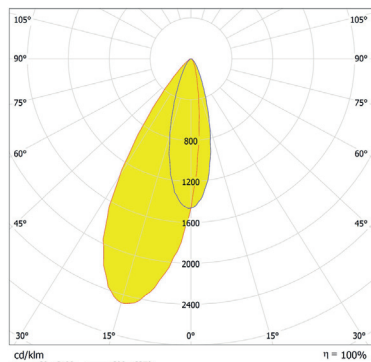

Total Luminous Flux: 1534lm

For foot Candles divide lux by 10.7

ArcSource Inground 24MC - 7° - 10° Tilt

Total Luminous Flux: 1530lm

Photometric Data:

ArcSource Inground 24MC - 24°

Distance [m]	Cone Diameter [m]	Illuminance [lx]
0.5	0.21	E(0°) 22383 E(C0) 10955
1.0	0.43	E(0°) 5596 E(C0) 2626
1.5	0.64	E(0°) 2487 E(C0) 1167
2.0	0.85	E(0°) 1399 E(C0) 657
2.5	1.06	E(0°) 895 E(C0) 420
3.0	1.28	E(0°) 622 E(C0) 292

Distance [m] Cone Diameter [m] Illuminance [lx]
C0 - C180 (Half-value Angle: 24.0°)

Total Luminous Flux: 1353lm

ArcSource Inground 24MC - 24° - 15° Tilt

Total Luminous Flux: 1360lm

ArcSource Inground 24MC - 24° - 5° Tilt

Total Luminous Flux: 1352lm

For foot Candles divide lux by 10.7

ArcSource Inground 24MC - 24° - 10° Tilt

Total Luminous Flux: 1362lm

Photometric Data:

ArcSource Inground 24MC - 34°

Total Luminous Flux: 12711lm

ArcSource Inground 24MC - 34° - 15° Tilt

Total Luminous Flux: 12481lm

ArcSource Inground 24MC - 34° - 5° Tilt

Total Luminous Flux: 12691lm

For foot Candles divide lux by 10.7

ArcSource Inground 24MC - 34° - 10° Tilt