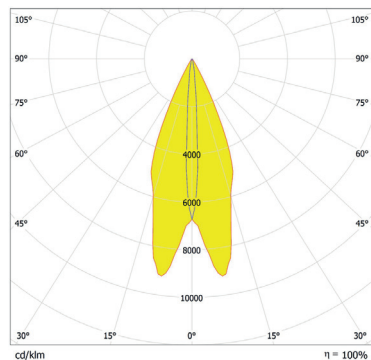

Photometric Data:

ArcSource Inground 24MC - 42°x7°

Distance [m]	Cone Diameter [m]	E(0°)	E(C90)	E(C270)
0.5	0.06 0.38	46242	3.7° 20856	21.0° 22588
1.0	0.13 0.77	10096	3.7° 5144	21.0° 5647
1.5	0.19 1.15	4482	3.7° 2318	21.0° 2510
2.0	0.26 1.54	2521	3.7° 1304	21.0° 1412
2.5	0.32 1.92	1814	3.7° 934	21.0° 994
3.0	0.39 2.30	1121	3.7° 579	21.0° 627

Distance [m]   Cone Diameter [m]   Illuminance [lx]

— C0 - C180 (Half-value Angle: 42.0°)
— C90 - C270 (Half-value Angle: 7.4°)

Total Luminous Flux: 1500lm