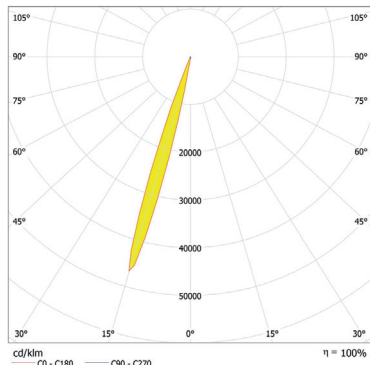

ArcSource Inground 24MC tm

Client: _____

Project: _____

Specifier: _____

Type: _____ Qty: _____

FEATURES:

- Input Voltage: 100-277VAC 50/60Hz
- Power consumption: 65W @ 230V +/- 10%
- Light Source: 6 x 10W MC LED's
- Delivered Lumen: 1542lm @ 7°
- Projected LED Life: 60,000 Hrs
- Lumen Output Per Foot: n/a
- Control: DMX Controller
- Housing:
 - Cast Aluminium
 - Stainless Steel Flange
 - Glass cover
- Fixing Method: External Sleeve
- IP Rating: IP68 (1m - 3ft)
- IK Rating: IK10
- Operating Ambient Temp: -20°C/+50°C [-4°F/+122°F]
- Certification: ETL / cETL, CE, RoHS
- 5 Year Warranty

www.anolis.eu | www.anolislighting.com

Photometric Data:

ArcSource Inground 24MC - 7°

Total Luminous Flux: 1542lm

ArcSource Inground 24MC - 7° - 15° Tilt

Total Luminous Flux: 1531lm

ArcSource Inground 24MC - 7° - 5° Tilt

Total Luminous Flux: 1534lm

For foot Candles divide lux by 10.7

ArcSource Inground 24MC - 7° - 10° Tilt

Total Luminous Flux: 1530lm

Photometric Data:

ArcSource Inground 24MC - 24°

Distance [m]	Cone Diameter [m]	Illuminance [lx]
0.5	0.21	E(0°) 22383 E(C0) 10955
1.0	0.43	E(0°) 5596 E(C0) 2626
1.5	0.64	E(0°) 2487 E(C0) 1167
2.0	0.85	E(0°) 1399 E(C0) 657
2.5	1.06	E(0°) 895 E(C0) 420
3.0	1.28	E(0°) 622 E(C0) 292