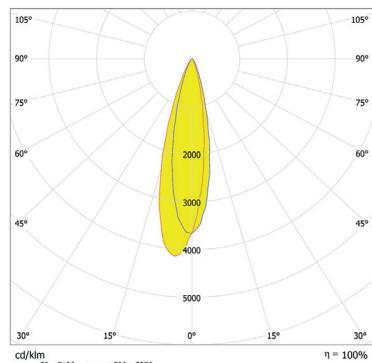

www.anolis.eu | www.anolislighting.com

Photometric Data:

ArcSource Inground 24MC - 7°

Total Luminous Flux: 1542lm

ArcSource Inground 24MC - 7° - 15° Tilt

Total Luminous Flux: 1531lm

ArcSource Inground 24MC - 7° - 5° Tilt

Total Luminous Flux: 1534lm

For foot Candles divide lux by 10.7

ArcSource Inground 24MC - 7° - 10° Tilt

Total Luminous Flux: 1530lm

Photometric Data:

ArcSource Inground 24MC - 24°

Distance [m]	Cone Diameter [m]	Illuminance [lx]
0.5	0.21	E(0°) 22383 E(C0) 10955
1.0	0.43	E(0°) 5596 E(C0) 2626
1.5	0.64	E(0°) 2487 E(C0) 1167
2.0	0.85	E(0°) 1399 E(C0) 657
2.5	1.06	E(0°) 895 E(C0) 420
3.0	1.28	E(0°) 622 E(C0) 292

Distance [m] Cone Diameter [m] Illuminance [lx]
C0 - C180 (Half-value Angle: 24.0°)

Total Luminous Flux: 1353lm

ArcSource Inground 24MC - 24° - 15° Tilt

Total Luminous Flux: 1360lm

ArcSource Inground 24MC - 24° - 5° Tilt

Total Luminous Flux: 1352lm

For foot Candles divide lux by 10.7

ArcSource Inground 24MC - 24° - 10° Tilt

Total Luminous Flux: 1362lm

Photometric Data:

ArcSource Inground 24MC - 34°

Total Luminous Flux: 12711lm