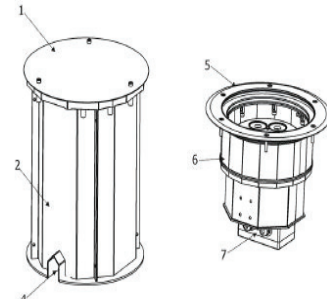

Connection Scheme:

1. Temporary cover
2. Installation sleeve
3. Aperture for cables

5. Flange
6. Body of the ArcSource Inground 24 MC Integral
7. Junction box