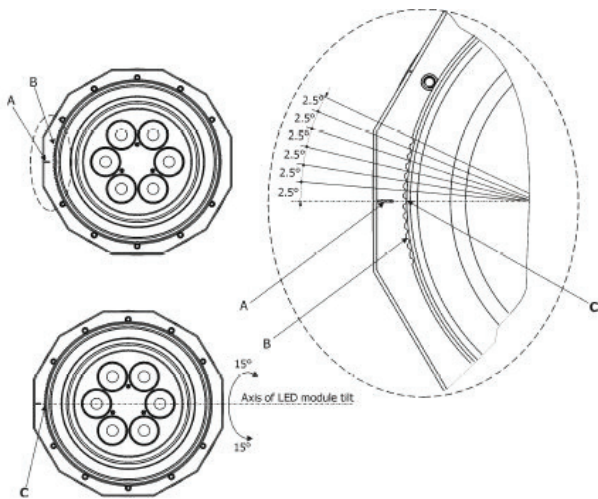

ArcSource Inground 24MC tm

Client: _____

Project: _____

Specifier: _____

Type: _____ Qty: _____

FEATURES:

- Input Voltage: 100-277VAC 50/60Hz
- Power consumption: 65W @ 230V +/- 10%
- Light Source: 6 x 10W MC LED's
- Delivered Lumen: 1542lm @ 7°
- Projected LED Life: 60,000 Hrs
- Lumen Output Per Foot: n/a
- Control: DMX Controller
- Housing:
 - Cast Aluminium
 - Stainless Steel Flange
 - Glass cover
- Fixing Method: External Sleeve
- IP Rating: IP68 (1m - 3ft)
- IK Rating: IK10
- Operating Ambient Temp: -20°C/+50°C [-4°F/+122°F]
- Certification: ETL / cETL, CE, RoHS
- 5 Year Warranty

How To Order							
	GROUP	VARIANT	SIZE	COLOUR	OPTIC	FINISH	OPTIONS
ARC	1	2	3	4	5	6	7
	SCE	IGR	24	RGBW - Red, Green, Blue, White SW - Smart White PW - Pure White	7° 24° 34° EL°	S - Silver B - Black W - White C - Custom	CUS - Custom WSS - Wireless CCL - Custom Cable Length
Example	ARCSOURCE INGROUND 24MC RGBW 24 SILVER WIRELESS						
ARC	SCE	IGR	24	RGBW	28	S	WSS

Asymmetric lens 7°x42°

Asymmetric lens 42°x7° (standard)

Power Connection

	L	N	⏏
EU	Brown	Blue	Green / Yellow
US	Black	White	Green

This device falls under class one and must be grounded

DMX Connection

+	0	-
Data +	Data Ground (Shielding)	Data -

www.anolis.eu | www.anolislighting.com

Photometric Data:

ArcSource Inground 24MC - 42°x7°

Distance [m]	Cone Diameter [m]	E(0°)	E(C90)	E(C270)
0.5	0.06 0.38	46242	3.7° 20856	21.0° 22588
1.0	0.13 0.77	10096	3.7° 5144	21.0° 5647
1.5	0.19 1.15	4482	3.7° 2318	21.0° 2510
2.0	0.26 1.54	2521	3.7° 1304	21.0° 1412
2.5	0.32 1.92	1814	3.7° 934	21.0° 994
3.0	0.39 2.30	1121	3.7° 579	21.0° 627