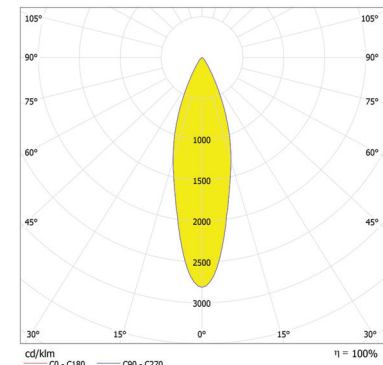

## Product Specification:

Electrical	Input Voltage		48V DC
	Power Consumption		13.6W
Optical	Light Source		12 x 1w LEDs
		RGBW	W = WW-3200K or CW-6500K
		RGB	
		PW	2600-10000K
		SW	3300-6500K
		R	
		G	
		B	
		A	
	LED Channels		Red / Green / Blue / White, Red, Green, Blue, Amber, Pure White, Smart White
Beam Angle		10°,18°,29°,33° (14°,23°,31°,36° (Smart White))	
Projected Lumen Maintenance		50,000 hrs ( L70@ 25°C / 77°F)	
Control	Wireless DMX (Optional Accessory)		N/A
	Control System		N/A
	Power Supply		ArcPower Range
	Stand Alone Control		N/A
Physical	Width x Height x Depth	Inches	2.12 x ø4.37
		mm	54 x ø111
	Weight	lbs	1.332
		kg	0.6
	Housing		Precision Turned Aluminium Glass Cover
	Fixture Cables and Connections		24 AWG x 4P Cat 5 - 1.5m (4.92ft) - RJ45
	Fixing Method		AR111 Housing and Spring Clip (NOT SUPPLIED)
	Adjustability		N/A
	IP Rating		IP2X
	IK Rating		IK**
	Cooling System		Convection
	Operating Ambient Temperature		-20°C / +40°C (-4°F / +104°F)
	Operating Temperature		+60°C @ Ambient +25°C (+140°F @ Ambient +104°F)
Certification	Listings		CE, RoHS

## Photometric Data:

ArcSource 12 RGB - 10°

Distance [m]	Cone Diameter [m]	E(0°) E(CD)	E(4.7°) E(CD)	Illuminance [lx]
0.5	0.08	37998	19152	
1.0	0.16	9499	4788	
1.5	0.25	4222	2128	
2.0	0.33	2375	1197	
2.5	0.41	1520	766	
3.0	0.49	1055	532	

Total Luminous Flux: 515lm

ArcSource 12 RGB - 18°

Distance [m]	Cone Diameter [m]	E(0°) E(CD)	E(9.2°) E(CD)	Illuminance [lx]
0.5	0.16	19075	7281	
1.0	0.32	3769	1820	
1.5	0.49	1675	809	
2.0	0.65	942	455	
2.5	0.81	603	291	
3.0	0.97	419	202	

Total Luminous Flux: 530lm

For foot Candles divide lux by 10.7

ArcSource 12 RGB - 29°

Distance [m]	Cone Diameter [m]	E(0°) E(CD)	E(14.4°) E(CD)	Illuminance [lx]
0.5	0.26	5891	2687	
1.0	0.51	1473	672	
1.5	0.77	655	299	
2.0	1.03	368	168	
2.5	1.28	236	107	
3.0	1.54	164	75	