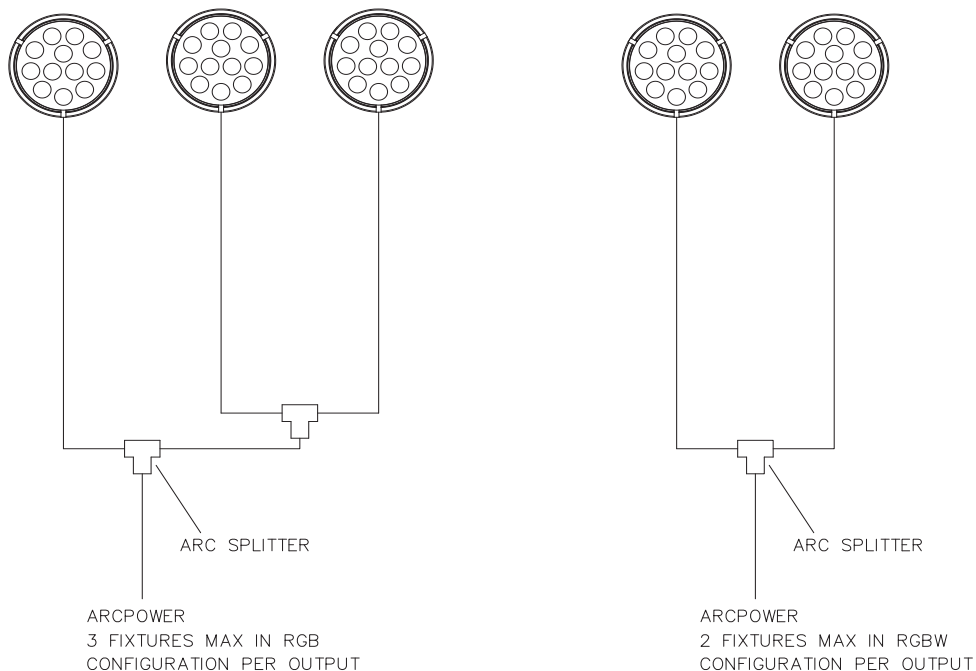

Connection Scheme:

ROBE lighting s.r.o, Palackeho 416 757 01 Valasske Mezirici, Czech Republic. Tel: +420 571 751 500 - Fax: +420 571 751 515 - E.mail: info@anolis.eu
UK: Anolis UK, 3 Spinney View, Stone Circle Road, Round Spinney Ind Est, NN3 8RF, Northampton, United Kingdom. Tel: +44 1604 741000 - Fax: +44 1604 741041 - E.mail: info@anolis.co.uk
USA: Anolis Lighting, 12349 SW 53rd Street, Suite 202, Cooper City, Florida 33330, U.S.A. Tel: +1 844 426 6547 - +1-844-4 ANOLIS - Fax: [954] 680-1910 - E.mail: info@anolislighting.com
AUS: Anolis Australia, 28 Expo Court, Ashmore, 4215, Queensland, Australia. Tel: +61 7 5509 4633 - Fax: +61 7 5509 4677 - E.mail: info@anolis.com.au
AUS: Anolis Australia, 5 Phillip Court, Port Melbourne, 3207, Victoria, Australia. Tel: +61 7 5509 4633 - Fax: +61 7 5509 4677 - E.mail: info@anolis.com.au
Asia and Pacific: Anolis Asia and Pacific, 12 New Ind Road, #02-05 Morningstar Centre, S-536202, Singapore. Tel: +65 6280 8558 - Fax: +65 6280 2896 - E.mail: asiapacific@anolis.eu
Middle East: Anolis Middle East, Office Nbr 507 5th Floor, Al Asmawi Building DIP 1, Dubai, UAE. Po Box: 391 898 - Tel: +971 4 885 3223 - E.mail: middleeast@anolis.eu
Russia and CIS: Taganskaya str. 26-1-72, 109004 Moscow, Russia. Tel: +7 495 504 9569 - E.mail: russia@anolis.eu
Central and South America: Galicia 1198 ap 303, 1100, Montevideo, Uruguay. Tel: +5982 900 67 47 - E.mail: Latam@anolis.eu

www.anolis.eu | www.anolislighting.com