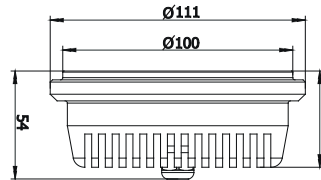

How To Order							
	GROUP	VARIANT	SIZE	COLOUR	OPTIC	FINISH	OPTIONS
ARC	1	2	3	4	5	6	7
	SCE	IND	12	RGBW - Red, Green, Blue, White	10°	S - Silver	CUS - Custom
				RGB - Red, Green, Blue	18°	B - Black	MTP - Multiple
				PW - Pure White	29°	W - White	CCL - Custom Cable Length
				SW - Smart White	33°	C - Custom	
				R - Red	14°*		
				G - Green	23°*		
				B - Blue	31°*		
				A - Amber	36°*		
Example	ARCSOURCE 12 RGBW 33 SILVER						
ARC	SCE	IND	12	RGBW	33	S	

## Product Specification:

Electrical	Input Voltage		48V DC
	Power Consumption		13.6W
Optical	Light Source		12 x 1w LEDs
		RGBW	W = WW-3200K or CW-6500K
		RGB	
		PW	2600-10000K
		SW	3300-6500K
		R	
		G	
		B	
		A	
	LED Channels		Red / Green / Blue / White, Red, Green, Blue, Amber, Pure White, Smart White
Beam Angle		10°,18°,29°,33° (14°,23°,31°,36° (Smart White))	
Projected Lumen Maintenance		50,000 hrs ( L70@ 25°C / 77°F)	
Control	Wireless DMX (Optional Accessory)		N/A
	Control System		N/A
	Power Supply		ArcPower Range
	Stand Alone Control		N/A
Physical	Width x Height x Depth	Inches	2.12 x ø4.37
		mm	54 x ø111
	Weight	lbs	1.332
		kg	0.6
	Housing		Precision Turned Aluminium Glass Cover
	Fixture Cables and Connections		24 AWG x 4P Cat 5 - 1.5m (4.92ft) - RJ45
	Fixing Method		AR111 Housing and Spring Clip (NOT SUPPLIED)
	Adjustability		N/A
	IP Rating		IP2X
	IK Rating		IK**
	Cooling System		Convection
	Operating Ambient Temperature		-20°C / +40°C (-4°F / +104°F)
	Operating Temperature		+60°C @ Ambient +25°C (+140°F @ Ambient +104°F)
Certification	Listings		CE, RoHS