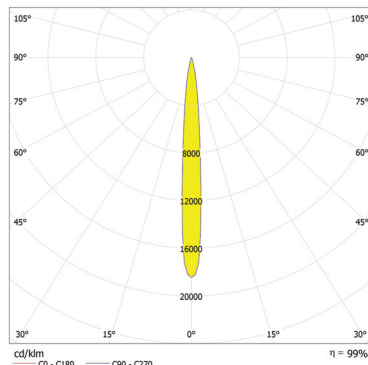

## Product Specification:

Electrical	Input Voltage		48V DC
	Power Consumption		13.6W
Optical	Light Source		12 x 1w LEDs
		RGBW	W = WW-3200K or CW-6500K
		RGB	
		PW	2600-10000K
		SW	3300-6500K
		R	
		G	
		B	
		A	
	LED Channels		Red / Green / Blue / White, Red, Green, Blue, Amber, Pure White, Smart White
Beam Angle		10°,18°,29°,33° (14°,23°,31°,36° (Smart White))	
Projected Lumen Maintenance		50,000 hrs ( L70@ 25°C / 77°F)	
Control	Wireless DMX (Optional Accessory)		N/A
	Control System		N/A
	Power Supply		ArcPower Range
	Stand Alone Control		N/A
Physical	Width x Height x Depth	Inches	2.12 x ø4.37
		mm	54 x ø111
	Weight	lbs	1.332
		kg	0.6
	Housing		Precision Turned Aluminium Glass Cover
	Fixture Cables and Connections		24 AWG x 4P Cat 5 - 1.5m (4.92ft) - RJ45
	Fixing Method		AR111 Housing and Spring Clip (NOT SUPPLIED)
	Adjustability		N/A
	IP Rating		IP2X
	IK Rating		IK**
	Cooling System		Convection
	Operating Ambient Temperature		-20°C / +40°C (-4°F / +104°F)
	Operating Temperature		+60°C @ Ambient +25°C (+140°F @ Ambient +104°F)
Certification	Listings		CE, RoHS

## Photometric Data:

ArcSource 12 RGB - 10°

Distance [m]	Cone Diameter [m]	E(0°) E(CD)	E(4.7°) E(CD)	Illuminance [lx]
0.5	0.08	37998	19152	
1.0	0.16	9499	4788	
1.5	0.25	4222	2128	
2.0	0.33	2375	1197	
2.5	0.41	1520	766	
3.0	0.49	1055	532	

Total Luminous Flux: 515lm

ArcSource 12 RGB - 18°

Distance [m]	Cone Diameter [m]	E(0°) E(CD)	E(9.2°) E(CD)	Illuminance [lx]
0.5	0.16	19075	7281	
1.0	0.32	3769	1820	
1.5	0.49	1675	809	
2.0	0.65	942	455	
2.5	0.81	603	291	
3.0	0.97	419	202	