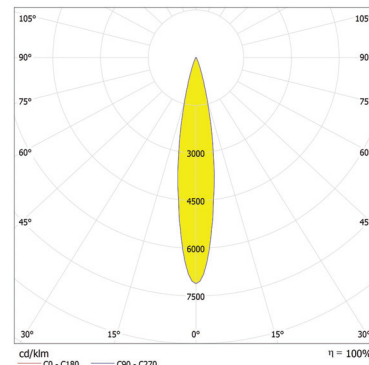

## Product Specification:

Electrical	Input Voltage		48V DC
	Power Consumption		13.6W
Optical	Light Source		12 x 1w LEDs
		RGBW	W = WW-3200K or CW-6500K
		RGB	
		PW	2600-10000K
		SW	3300-6500K
		R	
		G	
		B	
		A	
	LED Channels		Red / Green / Blue / White, Red, Green, Blue, Amber, Pure White, Smart White
Beam Angle		10°,18°,29°,33° (14°,23°,31°,36° (Smart White))	
Projected Lumen Maintenance		50,000 hrs ( L70@ 25°C / 77°F)	
Control	Wireless DMX (Optional Accessory)		N/A
	Control System		N/A
	Power Supply		ArcPower Range
	Stand Alone Control		N/A
Physical	Width x Height x Depth	Inches	2.12 x ø4.37
		mm	54 x ø111
	Weight	lbs	1.332
		kg	0.6
	Housing		Precision Turned Aluminium Glass Cover
	Fixture Cables and Connections		24 AWG x 4P Cat 5 - 1.5m (4.92ft) - RJ45
	Fixing Method		AR111 Housing and Spring Clip (NOT SUPPLIED)
	Adjustability		N/A
	IP Rating		IP2X
	IK Rating		IK**
	Cooling System		Convection
	Operating Ambient Temperature		-20°C / +40°C (-4°F / +104°F)
	Operating Temperature		+60°C @ Ambient +25°C (+140°F @ Ambient +104°F)
Certification	Listings		CE, RoHS

## Photometric Data:

ArcSource 12 RGB - 10°

Distance [m]	Cone Diameter [m]	E(0°) E(CD)	E(4.7°) E(CD)	Illuminance [lx]
0.5	0.08	37998	19152	
1.0	0.16	9499	4788	
1.5	0.25	4222	2128	
2.0	0.33	2375	1197	
2.5	0.41	1520	766	
3.0	0.49	1055	532	

Total Luminous Flux: 515lm

ArcSource 12 RGB - 18°

Distance [m]	Cone Diameter [m]	E(0°) E(CD)	E(9.2°) E(CD)	Illuminance [lx]
0.5	0.16	19075	7281	
1.0	0.32	3769	1820	
1.5	0.49	1675	809	
2.0	0.65	942	455	
2.5	0.81	603	291	
3.0	0.97	419	202	

Total Luminous Flux: 530lm

For foot Candles divide lux by 10.7

ArcSource 12 RGB - 29°

Distance [m]	Cone Diameter [m]	E(0°) E(CD)	E(14.4°) E(CD)	Illuminance [lx]
0.5	0.26	5891	2687	
1.0	0.51	1473	672	
1.5	0.77	655	299	
2.0	1.03	368	168	
2.5	1.28	236	107	
3.0	1.54	164	75	