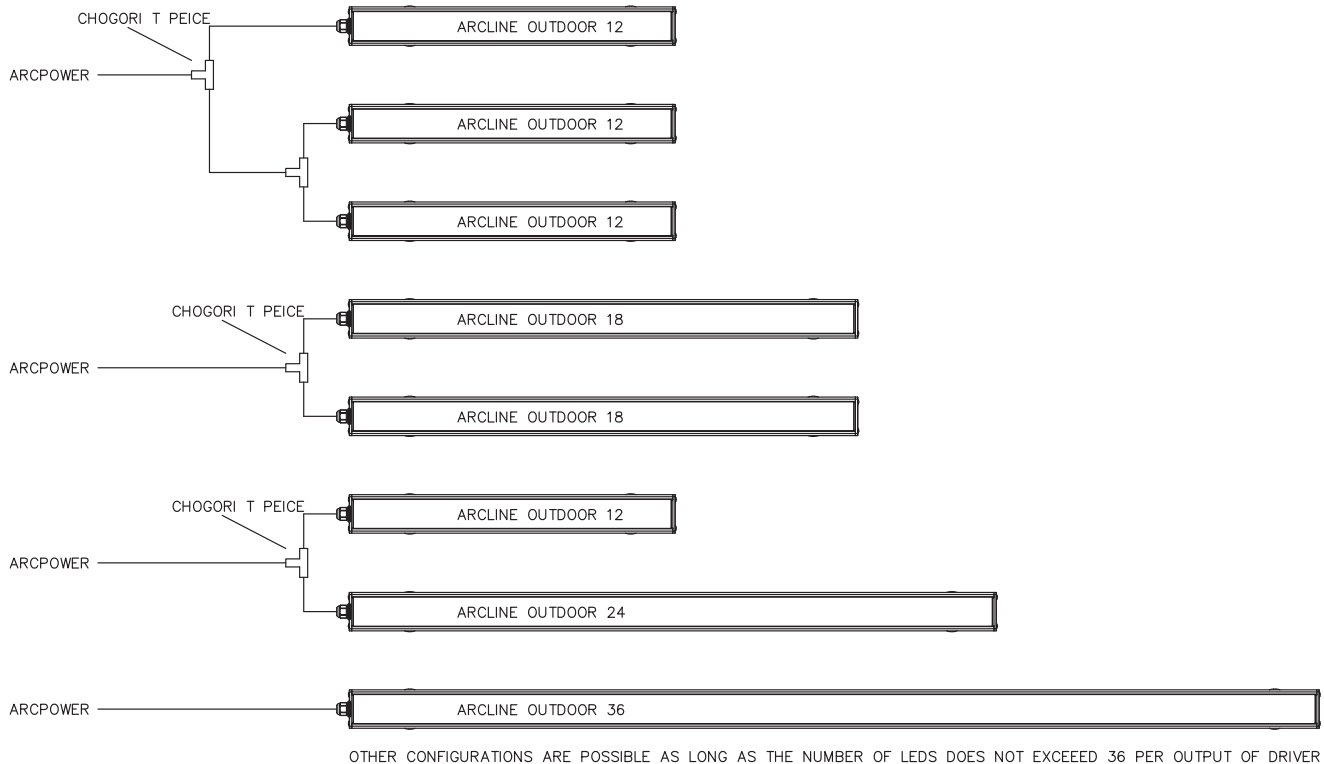

Connection Scheme: