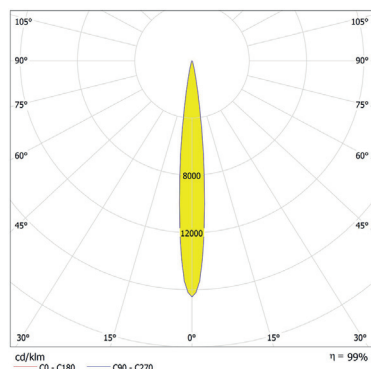

Distance [m] Cone Diameter [m] Illuminance [lx]
 C0 - C180 (Half-value Angle: 25.2°)

Total Luminous Flux: 799lm

ArcLine Outdoor Optic 18 RGB - 31°

Distance [m]	Cone Diameter [m]	E(0°) [lx]	E(C0) [lx]
0.5	0.28	9130	3641
1.0	0.55	2033	910
1.5	0.83	903	405
2.0	1.11	508	228
2.5	1.39	325	146
3.0	1.66	226	101

Distance [m] Cone Diameter [m] Illuminance [lx]
 C0 - C180 (Half-value Angle: 31.0°)

Total Luminous Flux: 810lm

ArcLine Outdoor Optic 18 RGB - 47°x11°

Distance [m]	Cone Diameter [m]	E(0°) [lx]	E(C0) [lx]
0.5	0.43	15882	6195
1.0	0.86	3963	1549
1.5	1.29	1761	688
2.0	1.72	991	387
2.5	2.15	636	248
3.0	2.58	440	172

www.anolis.eu | www.anolislighting.com

Photometric Data:

ArcLine Outdoor Optic 24 RGB - 12°

Distance [m]	Cone Diameter [m]	E(0°) [E(C0)]	E(5.9°) [E(C270)]	Illuminance [lx]
0.5	0.10	76389	38196	
1.0	0.21	19097	9549	
1.5	0.31	8488	4244	
2.0	0.41	4774	2387	
2.5	0.52	3056	1528	
3.0	0.62	2122	1061	

Distance [m] Cone Diameter [m] Illuminance [lx]
 — C0 - C180 (Half-value Angle: 11.8°)

Total Luminous Flux: 1158lm

ArcLine Outdoor Optic 24 RGB - 19°

Distance [m]	Cone Diameter [m]	E(0°) [E(C0)]	E(9.7°) [E(C270)]	Illuminance [lx]
0.5	0.17	26354	12675	
1.0	0.34	6588	3169	
1.5	0.51	2928	1408	
2.0	0.68	1647	792	
2.5	0.85	1054	507	
3.0	1.03	732	352	