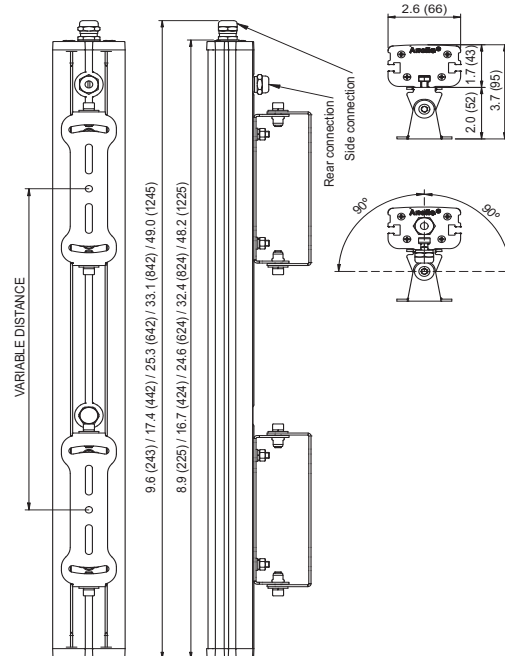

ArcLine Outdoor Optic (Colour) tm

Client: _____

Project: _____

Specifier: _____

Type: _____ Qty: _____

FEATURES:

- Input Voltage: 48V DC Via ArcPower Range
- Power consumption: 6.8W, 13,6W, 20.4W, 27.2W, 40.8W
- Light Source: 6, 12, 18, 24, 36
- Delivered Lumen: Range of 266 - 1738lm
- Projected LED Life: 50,000 Hrs
- Lumen Output Per Foot: 434lm (RGB)
- Control: DMX Controller
- Housing: Extruded Aluminium - Glass Cover
- Fixing Method: Mounting Brackets
- IP Rating: IP65
- Operating Ambient Temp: -20°C/+40°C [-4°F/+104°F]
- Certification: ETL / cETL, CE, RoHS
- 5 Year Warranty