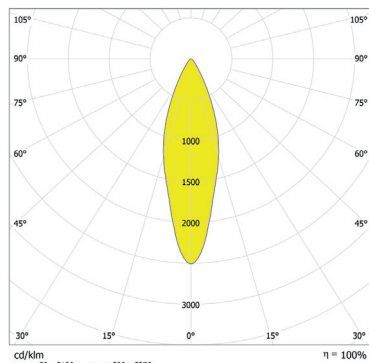

www.anolis.eu | www.anolislighting.com

Photometric Data:

ArcLine Outdoor Optic 18 RGB - 12°

Distance [m]	Cone Diameter [m]	E(0°) [lx]	E(C0) [lx]
0.5	0.10	57324	28664
1.0	0.21	14331	7166
1.5	0.31	6369	3185
2.0	0.41	3583	1791
2.5	0.52	2293	1147
3.0	0.62	1592	796

Distance [m] Cone Diameter [m] Illuminance [lx]
 C0 - C180 (Half-value Angle: 11.8°)

Total Luminous Flux: 869lm

ArcLine Outdoor Optic 18 RGB - 19°

Distance [m]	Cone Diameter [m]	E(0°) [lx]	E(C0) [lx]
0.5	0.17	19777	9512
1.0	0.34	4944	2378
1.5	0.51	2197	1057
2.0	0.68	1236	595
2.5	0.85	791	380
3.0	1.03	549	264

Distance [m] Cone Diameter [m] Illuminance [lx]
 C0 - C180 (Half-value Angle: 19.4°)

Total Luminous Flux: 827lm

For foot Candles divide lux by 10.7

ArcLine Outdoor Optic 18 RGB - 25°

Distance [m]	Cone Diameter [m]	E(0°) [lx]	E(C0) [lx]
0.5	0.22	10693	4996
1.0	0.45	2673	1249
1.5	0.67	1188	555
2.0	0.89	668	312
2.5	1.12	428	200
3.0	1.34	297	139

Distance [m] Cone Diameter [m] Illuminance [lx]
 C0 - C180 (Half-value Angle: 25.2°)

Total Luminous Flux: 799lm

ArcLine Outdoor Optic 18 RGB - 31°

Distance [m]	Cone Diameter [m]	E(0°) [lx]	E(C0) [lx]
0.5	0.28	9130	3641
1.0	0.55	2033	910
1.5	0.83	903	405
2.0	1.11	508	228
2.5	1.39	325	146
3.0	1.66	226	101