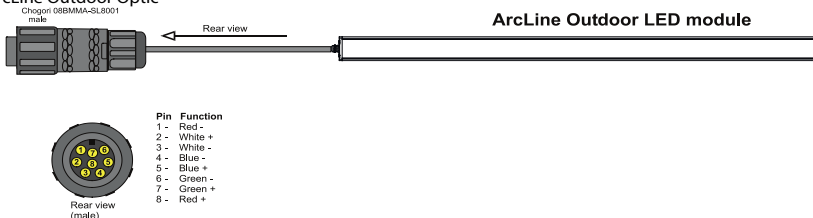

1. ArcLine Outdoor Optic