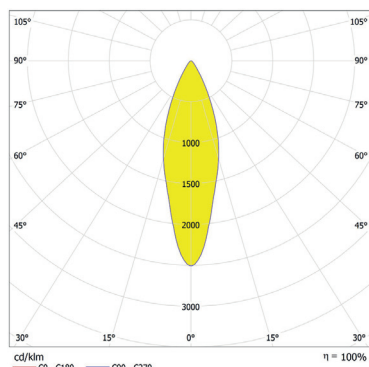

Total Luminous Flux: 266lm

Photometric Data:

For foot Candles divide lux by 10.7

ArcLine Outdoor Optic 12 RGB - 12°

Distance [m]	Cone Diameter [m]	E(0°)	E(CO)	η
0.5	0.10	38194	5.9°	19098
1.0	0.21	9549	5.9°	4775
1.5	0.31	4244	5.9°	2122
2.0	0.41	2387	5.9°	1194
2.5	0.52	1528	5.9°	764
3.0	0.62	1061	5.9°	531

Distance [m] Cone Diameter [m] Illuminance [lx]
 — CO - C180 (Half-value Angle: 11.8°)

Total Luminous Flux: 5791lm

ArcLine Outdoor Optic 12 RGB - 19°

Distance [m]	Cone Diameter [m]	E(0°)	E(CO)	η
0.5	0.17	13177	9.7°	6338
1.0	0.34	3294	9.7°	1594
1.5	0.51	1464	9.7°	704
2.0	0.68	824	9.7°	396
2.5	0.85	527	9.7°	254
3.0	1.03	366	9.7°	176

Distance [m] Cone Diameter [m] Illuminance [lx]
 — CO - C180 (Half-value Angle: 19.4°)

Total Luminous Flux: 5511lm

ArcLine Outdoor Optic 12 RGB - 25°

Distance [m]	Cone Diameter [m]	E(0°)	E(CO)	η
0.5	0.22	7120	12.6°	3326
1.0	0.45	1780	12.6°	632
1.5	0.67	791	12.6°	370
2.0	0.89	445	12.6°	208
2.5	1.12	285	12.6°	133
3.0	1.34	198	12.6°	92

Distance [m] Cone Diameter [m] Illuminance [lx]
 — CO - C180 (Half-value Angle: 25.2°)

Total Luminous Flux: 5321lm

ArcLine Outdoor Optic 12 RGB - 31°

Distance [m]	Cone Diameter [m]	E(0°)	E(CO)	η
0.5	0.28	9420	15.5°	2427
1.0	0.55	1355	15.5°	607
1.5	0.83	602	15.5°	270
2.0	1.11	339	15.5°	152
2.5	1.39	217	15.5°	97
3.0	1.66	151	15.5°	67