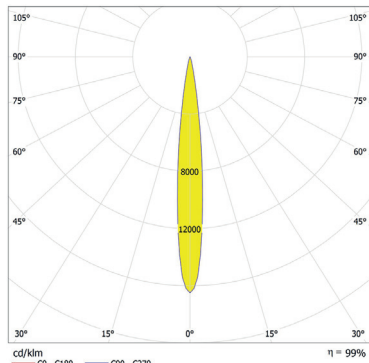

Distance [m] Cone Diameter [m] Illuminance [lx]
 — CO - C180 (Half-value Angle: 25.2°)

Total Luminous Flux: 5321lm

ArcLine Outdoor Optic 12 RGB - 31°

Distance [m]	Cone Diameter [m]	E(0°)	E(CO)	η
0.5	0.28	9420	15.5°	2427
1.0	0.55	1355	15.5°	607
1.5	0.83	602	15.5°	270
2.0	1.11	339	15.5°	152
2.5	1.39	217	15.5°	97
3.0	1.66	151	15.5°	67

Distance [m] Cone Diameter [m] Illuminance [lx]
 — CO - C180 (Half-value Angle: 31.0°)

Total Luminous Flux: 5401lm

ArcLine Outdoor Optic 12 RGB - 47°x11°

Distance [m]	Cone Diameter [m]	E(0°)	E(CO)	η
0.5	0.43	19568	23.3°	4120
0.5	0.09	4120	5.3°	5265
1.0	0.86	2642	23.3°	1023
1.0	0.19	1023	5.3°	1316
1.5	1.29	1174	23.3°	459
1.5	0.28	459	5.3°	585
2.0	1.72	660	23.3°	268
2.0	0.37	268	5.3°	329
2.5	2.15	423	23.3°	165
2.5	0.46	165	5.3°	211
3.0	2.58	294	23.3°	115
3.0	0.56	115	5.3°	146

www.anolis.eu | www.anolislighting.com

Photometric Data:

ArcLine Outdoor Optic 18 RGB - 12°

Distance [m]	Cone Diameter [m]	E(0°) [lx]	E(C0) [lx]
0.5	0.10	57324	28664
1.0	0.21	14331	7166
1.5	0.31	6369	3185
2.0	0.41	3583	1791
2.5	0.52	2293	1147
3.0	0.62	1592	796

Distance [m] Cone Diameter [m] Illuminance [lx]
 C0 - C180 (Half-value Angle: 11.8°)

Total Luminous Flux: 869lm

ArcLine Outdoor Optic 18 RGB - 19°

Distance [m]	Cone Diameter [m]	E(0°) [lx]	E(C0) [lx]
0.5	0.17	19777	9512
1.0	0.34	4944	2378
1.5	0.51	2197	1057
2.0	0.68	1236	595
2.5	0.85	791	380
3.0	1.03	549	264