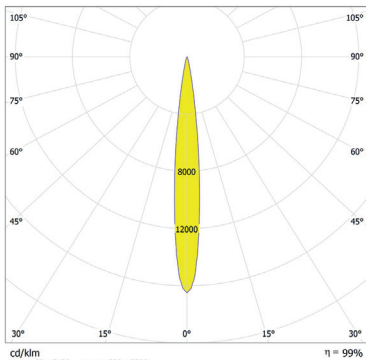

Photometric Data:

For foot Candles divide lux by 10.7

ArcLine Outdoor Optic 36 RGB - 12°

Distance [m]	Cone Diameter [m]	E(0°) [lx]	E(CD) [lx]
0.5	0.10	114649	57328
1.0	0.21	28662	14332
1.5	0.31	12739	6370
2.0	0.41	7166	3583
2.5	0.52	4586	2293
3.0	0.62	3185	1592

η = 99%

CD - C180 (Half-value Angle: 11.8°)

Total Luminous Flux: 1738lm