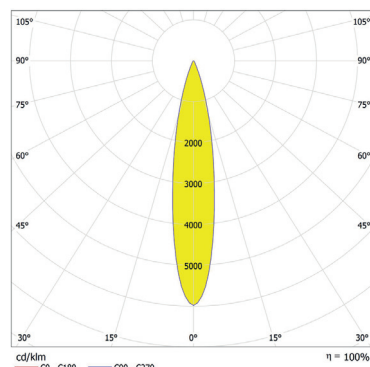

Distance [m] Cone Diameter [m] Illuminance [lx]
C0 - C180 (Half-value Angle: 19.4°)

Total Luminous Flux: 275lm

ArcLine Outdoor Optic 6 RGB - 47°x11°

Distance [m]	Cone Diameter [m]	E(0°) [lx]	E(C90) [lx]	E(C0) [lx]
0.5	0.43	5284	23.3° 2065	5.3° 2632
1.0	0.86	1321	23.3° 516	5.3° 658
1.5	1.29	587	23.3° 229	5.3° 292
2.0	1.72	330	23.3° 129	5.3° 165
2.5	2.15	211	23.3° 83	5.3° 105
3.0	2.58	147	23.3° 57	5.3° 73

Distance [m]	Cone Diameter [m]	E(0°) [lx]	E(C0) [lx]
0.5	0.22	3560	12.6° 1663
1.0	0.45	890	12.6° 416
1.5	0.67	396	12.6° 185
2.0	0.89	222	12.6° 104
2.5	1.12	142	12.6° 67
3.0	1.34	99	12.6° 46

Distance [m] Cone Diameter [m] Illuminance [lx]
C0 - C180 (Half-value Angle: 25.2°)

Total Luminous Flux: 266lm

Photometric Data:

For foot Candles divide lux by 10.7

ArcLine Outdoor Optic 12 RGB - 12°

Distance [m]	Cone Diameter [m]	E(0°)	E(CO)	η
0.5	0.10	38194	5.9°	19098
1.0	0.21	9549	5.9°	4775
1.5	0.31	4244	5.9°	2122
2.0	0.41	2387	5.9°	1194
2.5	0.52	1528	5.9°	764
3.0	0.62	1061	5.9°	531

Distance [m] Cone Diameter [m] Illuminance [lx]
 — CO - C180 (Half-value Angle: 11.8°)

Total Luminous Flux: 5791lm

ArcLine Outdoor Optic 12 RGB - 19°

Distance [m]	Cone Diameter [m]	E(0°)	E(CO)	η
0.5	0.17	13177	9.7°	6338
1.0	0.34	3294	9.7°	1594
1.5	0.51	1464	9.7°	704
2.0	0.68	824	9.7°	396
2.5	0.85	527	9.7°	254
3.0	1.03	366	9.7°	176