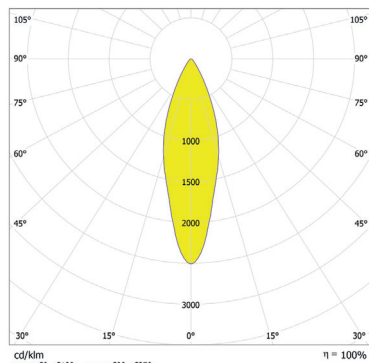

www.anolis.eu | www.anolislighting.com

Photometric Data:

ArcLine Outdoor Optic 6 RGB - 12°

Distance [m]	Cone Diameter [m]	E(0°) [lx]	E(C0) [lx]
0.5	0.10	19130	5.9° 9566
1.0	0.21	4783	5.9° 2394
1.5	0.31	2126	5.9° 1063
2.0	0.41	1194	5.9° 598
2.5	0.52	765	5.9° 383
3.0	0.62	531	5.9° 266

Distance [m] Cone Diameter [m] Illuminance [lx]
C0 - C180 (Half-value Angle: 11.8°)

Total Luminous Flux: 290lm

ArcLine Outdoor Optic 6 RGB - 31°

Distance [m]	Cone Diameter [m]	E(0°) [lx]	E(C0) [lx]
0.5	0.28	2710	15.5° 1214
1.0	0.55	678	15.5° 303
1.5	0.83	301	15.5° 135
2.0	1.11	169	15.5° 76
2.5	1.39	108	15.5° 49
3.0	1.66	75	15.5° 34

Distance [m] Cone Diameter [m] Illuminance [lx]
C0 - C180 (Half-value Angle: 31.0°)

Total Luminous Flux: 279lm

ArcLine Outdoor Optic 6 RGB - 19°

Distance [m]	Cone Diameter [m]	E(0°) [lx]	E(C0) [lx]
0.5	0.17	6576	9.7° 3163
1.0	0.34	1644	9.7° 791
1.5	0.51	731	9.7° 351
2.0	0.68	411	9.7° 198
2.5	0.85	263	9.7° 127
3.0	1.03	183	9.7° 88

Distance [m] Cone Diameter [m] Illuminance [lx]
C0 - C180 (Half-value Angle: 19.4°)

Total Luminous Flux: 275lm

ArcLine Outdoor Optic 6 RGB - 47°x11°

Distance [m]	Cone Diameter [m]	E(0°) [lx]	E(C90) [lx]	E(C0) [lx]
0.5	0.43	5284	23.3° 2065	5.3° 2632
1.0	0.86	1321	23.3° 516	5.3° 658
1.5	1.29	587	23.3° 229	5.3° 292
2.0	1.72	330	23.3° 129	5.3° 165
2.5	2.15	211	23.3° 83	5.3° 105
3.0	2.58	147	23.3° 57	5.3° 73