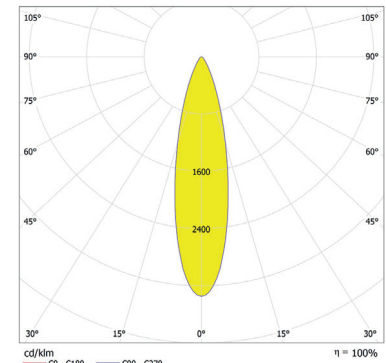

Distance [m] Cone Diameter [m] Illuminance [lx]
C0 - C180 (Half-value Angle: 11.8°)

Total Luminous Flux: 290lm

ArcLine Outdoor Optic 6 RGB - 31°

Distance [m]	Cone Diameter [m]	E(0°) [lx]	E(C0) [lx]
0.5	0.28	2710	15.5° 1214
1.0	0.55	678	15.5° 303
1.5	0.83	301	15.5° 135
2.0	1.11	169	15.5° 76
2.5	1.39	108	15.5° 49
3.0	1.66	75	15.5° 34

Distance [m] Cone Diameter [m] Illuminance [lx]
C0 - C180 (Half-value Angle: 31.0°)

Total Luminous Flux: 279lm

ArcLine Outdoor Optic 6 RGB - 19°

Distance [m]	Cone Diameter [m]	E(0°) [lx]	E(C0) [lx]
0.5	0.17	6576	9.7° 3163
1.0	0.34	1644	9.7° 791
1.5	0.51	731	9.7° 351
2.0	0.68	411	9.7° 198
2.5	0.85	263	9.7° 127
3.0	1.03	183	9.7° 88

Distance [m] Cone Diameter [m] Illuminance [lx]
C0 - C180 (Half-value Angle: 19.4°)

Total Luminous Flux: 275lm

ArcLine Outdoor Optic 6 RGB - 47°x11°

Distance [m]	Cone Diameter [m]	E(0°) [lx]	E(C90) [lx]	E(C0) [lx]
0.5	0.43	5284	23.3° 2065	5.3° 2632
1.0	0.86	1321	23.3° 516	5.3° 658
1.5	1.29	587	23.3° 229	5.3° 292
2.0	1.72	330	23.3° 129	5.3° 165
2.5	2.15	211	23.3° 83	5.3° 105
3.0	2.58	147	23.3° 57	5.3° 73

Distance [m] Cone Diameter [m] Illuminance [lx]
C0 - C180 (Half-value Angle: 10.6°)
C90 - C270 (Half-value Angle: 46.6°)

Total Luminous Flux: 271lm

For foot Candles divide lux by 10.7

ArcLine Outdoor Optic 6 RGB - 25°