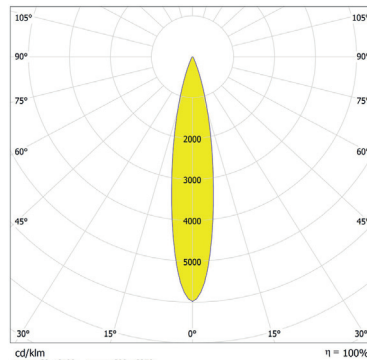

Distance [m] Cone Diameter [m] Illuminance [lx]
 — C0 - C180 (Half-value Angle: 31.0°)

Total Luminous Flux: 1080lm

ArcLine Outdoor Optic 24 RGB - 47°x11°

Distance [m]	Cone Diameter [m]	E(0°) [E(C0)]	E(23.3°) [E(C90)]	E(5.3°) [E(C270)]	Illuminance [lx]
0.5	0.43	21135	8260	10529	
1.0	0.86	5284	2065	2632	
1.5	1.29	2348	918	1170	
2.0	1.72	1321	516	658	
2.5	2.15	845	330	423	
3.0	2.58	587	229	292	

www.anolis.eu | www.anolislighting.com

Photometric Data:

For foot Candles divide lux by 10.7

ArcLine Outdoor Optic 36 RGB - 12°

Distance [m]	Cone Diameter [m]	E(0°) [lx]	E(CD) [lx]
0.5	0.10	114649	57328
1.0	0.21	28662	14332
1.5	0.31	12739	6370
2.0	0.41	7166	3583
2.5	0.52	4586	2293
3.0	0.62	3185	1592

η = 99%

CD - C180 (Half-value Angle: 11.8°)

Total Luminous Flux: 1738lm

ArcLine Outdoor Optic 36 RGB - 19°

Distance [m]	Cone Diameter [m]	E(0°) [lx]	E(CD) [lx]
0.5	0.17	39554	19625
1.0	0.34	9889	4756
1.5	0.51	4305	2114
2.0	0.68	2472	1189
2.5	0.85	1582	761
3.0	1.03	1099	538

η = 100%

CD - C180 (Half-value Angle: 19.4°)

Total Luminous Flux: 1654lm

ArcLine Outdoor Optic 36 RGB - 25°

Distance [m]	Cone Diameter [m]	E(0°) [lx]	E(CD) [lx]
0.5	0.22	21386	9991
1.0	0.45	5346	2498
1.5	0.67	2376	1110
2.0	0.89	1337	624
2.5	1.12	855	400
3.0	1.34	594	278