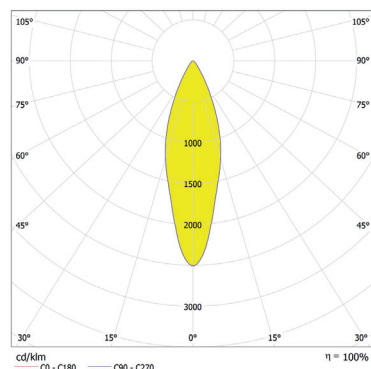

Distance [m] Cone Diameter [m] Illuminance [lx]
 — C0 - C180 (Half-value Angle: 11.8°)

Total Luminous Flux: 1158lm

ArcLine Outdoor Optic 24 RGB - 19°

Distance [m]	Cone Diameter [m]	E(0°) [E(C0)]	E(9.7°) [E(C270)]	Illuminance [lx]
0.5	0.17	26354	12675	
1.0	0.34	6588	3169	
1.5	0.51	2928	1408	
2.0	0.68	1647	792	
2.5	0.85	1054	507	
3.0	1.03	732	352	

Distance [m] Cone Diameter [m] Illuminance [lx]
 — C0 - C180 (Half-value Angle: 19.4°)

Total Luminous Flux: 1102lm

For foot Candles divide lux by 10.7

ArcLine Outdoor Optic 24 RGB - 25°

Distance [m]	Cone Diameter [m]	E(0°) [E(C0)]	E(12.6°) [E(C270)]	Illuminance [lx]
0.5	0.22	14233	6669	
1.0	0.45	3563	1665	
1.5	0.67	1584	740	
2.0	0.89	861	416	
2.5	1.12	570	266	
3.0	1.34	396	185	

Distance [m] Cone Diameter [m] Illuminance [lx]
 — C0 - C180 (Half-value Angle: 25.2°)

Total Luminous Flux: 1065lm

ArcLine Outdoor Optic 24 RGB - 31°

Distance [m]	Cone Diameter [m]	E(0°) [E(C0)]	E(15.5°) [E(C270)]	Illuminance [lx]
0.5	0.28	10940	4855	
1.0	0.55	2710	1214	
1.5	0.83	1204	539	
2.0	1.11	678	303	
2.5	1.39	434	194	
3.0	1.66	301	135	

Distance [m] Cone Diameter [m] Illuminance [lx]
 — C0 - C180 (Half-value Angle: 31.0°)

Total Luminous Flux: 1080lm

ArcLine Outdoor Optic 24 RGB - 47°x11°

Distance [m]	Cone Diameter [m]	E(0°) [E(C0)]	E(23.3°) [E(C90)]	E(5.3°) [E(C270)]	Illuminance [lx]
0.5	0.43	21135	8260	10529	
1.0	0.86	5284	2065	2632	
1.5	1.29	2348	918	1170	
2.0	1.72	1321	516	658	
2.5	2.15	845	330	423	
3.0	2.58	587	229	292	