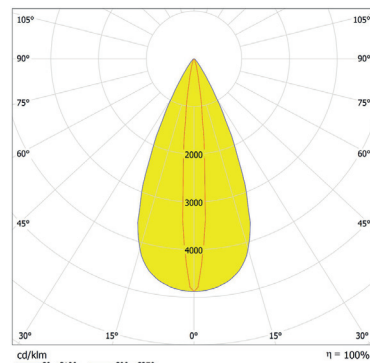

Distance [m] Cone Diameter [m] Illuminance [lx]
 C0 - C180 (Half-value Angle: 11.8°)

Total Luminous Flux: 869lm

ArcLine Outdoor Optic 18 RGB - 19°

Distance [m]	Cone Diameter [m]	E(0°) [lx]	E(C0) [lx]
0.5	0.17	19777	9512
1.0	0.34	4944	2378
1.5	0.51	2197	1057
2.0	0.68	1236	595
2.5	0.85	791	380
3.0	1.03	549	264

Distance [m] Cone Diameter [m] Illuminance [lx]
 C0 - C180 (Half-value Angle: 19.4°)

Total Luminous Flux: 827lm

For foot Candles divide lux by 10.7

ArcLine Outdoor Optic 18 RGB - 25°

Distance [m]	Cone Diameter [m]	E(0°) [lx]	E(C0) [lx]
0.5	0.22	10693	4996
1.0	0.45	2673	1249
1.5	0.67	1188	555
2.0	0.89	668	312
2.5	1.12	428	200
3.0	1.34	297	139

Distance [m] Cone Diameter [m] Illuminance [lx]
 C0 - C180 (Half-value Angle: 25.2°)

Total Luminous Flux: 799lm

ArcLine Outdoor Optic 18 RGB - 31°

Distance [m]	Cone Diameter [m]	E(0°) [lx]	E(C0) [lx]
0.5	0.28	9130	3641
1.0	0.55	2033	910
1.5	0.83	903	405
2.0	1.11	508	228
2.5	1.39	325	146
3.0	1.66	226	101

Distance [m] Cone Diameter [m] Illuminance [lx]
 C0 - C180 (Half-value Angle: 31.0°)

Total Luminous Flux: 810lm

ArcLine Outdoor Optic 18 RGB - 47°x11°

Distance [m]	Cone Diameter [m]	E(0°) [lx]	E(C0) [lx]
0.5	0.43	15882	6195
1.0	0.86	3963	1549
1.5	1.29	1761	688
2.0	1.72	991	387
2.5	2.15	636	248
3.0	2.58	440	172