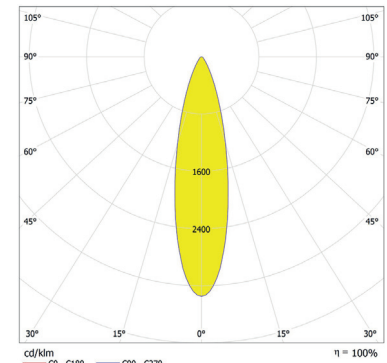

Distance [m] Cone Diameter [m] Illuminance [lx]
 — CO - C180 (Half-value Angle: 31.0°)

Total Luminous Flux: 5401lm

ArcLine Outdoor Optic 12 RGB - 47°x11°

Distance [m]	Cone Diameter [m]	E(0°)	E(CO)	η
0.5	0.43	19568	23.3°	4120
0.5	0.09	4120	5.3°	5265
1.0	0.86	2642	23.3°	1023
1.0	0.19	1023	5.3°	1316
1.5	1.29	1174	23.3°	459
1.5	0.28	459	5.3°	585
2.0	1.72	660	23.3°	268
2.0	0.37	268	5.3°	329
2.5	2.15	423	23.3°	165
2.5	0.46	165	5.3°	211
3.0	2.58	294	23.3°	115
3.0	0.56	115	5.3°	146

www.anolis.eu | www.anolislighting.com

Photometric Data:

ArcLine Outdoor Optic 18 RGB - 12°

Distance [m]	Cone Diameter [m]	E(0°) [lx]	E(C0) [lx]
0.5	0.10	57324	28664
1.0	0.21	14331	7166
1.5	0.31	6369	3185
2.0	0.41	3583	1791
2.5	0.52	2293	1147
3.0	0.62	1592	796

Distance [m] Cone Diameter [m] Illuminance [lx]
 C0 - C180 (Half-value Angle: 11.8°)

Total Luminous Flux: 869lm

ArcLine Outdoor Optic 18 RGB - 19°

Distance [m]	Cone Diameter [m]	E(0°) [lx]	E(C0) [lx]
0.5	0.17	19777	9512
1.0	0.34	4944	2378
1.5	0.51	2197	1057
2.0	0.68	1236	595
2.5	0.85	791	380
3.0	1.03	549	264

Distance [m] Cone Diameter [m] Illuminance [lx]
 C0 - C180 (Half-value Angle: 19.4°)

Total Luminous Flux: 827lm

For foot Candles divide lux by 10.7

ArcLine Outdoor Optic 18 RGB - 25°

Distance [m]	Cone Diameter [m]	E(0°) [lx]	E(C0) [lx]
0.5	0.22	10693	4996
1.0	0.45	2673	1249
1.5	0.67	1188	555
2.0	0.89	668	312
2.5	1.12	428	200
3.0	1.34	297	139