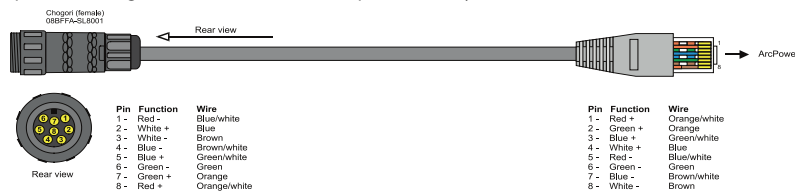

www.anolis.eu | www.anolislighting.com

Connection Scheme:

1. ArcLine Outdoor Optic

2. Adapter cable Chogori -RJ45 (it is not a standard part of delivery)

3. Adapter cable Chogori -Chogori (it is not a standard part of delivery)