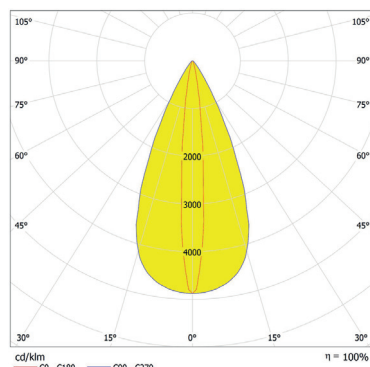

Distance [m] Cone Diameter [m] Illuminance [lx]
 — CO - C180 (Half-value Angle: 11.8°)

Total Luminous Flux: 5791lm

ArcLine Outdoor Optic 12 RGB - 19°

Distance [m]	Cone Diameter [m]	E(0°)	E(CO)	η
0.5	0.17	13177	9.7°	6338
1.0	0.34	3294	9.7°	1594
1.5	0.51	1464	9.7°	704
2.0	0.68	824	9.7°	396
2.5	0.85	527	9.7°	254
3.0	1.03	366	9.7°	176

Distance [m] Cone Diameter [m] Illuminance [lx]
 — CO - C180 (Half-value Angle: 19.4°)

Total Luminous Flux: 5511lm

ArcLine Outdoor Optic 12 RGB - 25°

Distance [m]	Cone Diameter [m]	E(0°)	E(CO)	η
0.5	0.22	7120	12.6°	3326
1.0	0.45	1780	12.6°	632
1.5	0.67	791	12.6°	370
2.0	0.89	445	12.6°	208
2.5	1.12	285	12.6°	133
3.0	1.34	198	12.6°	92

Distance [m] Cone Diameter [m] Illuminance [lx]
 — CO - C180 (Half-value Angle: 25.2°)

Total Luminous Flux: 5321lm

ArcLine Outdoor Optic 12 RGB - 31°

Distance [m]	Cone Diameter [m]	E(0°)	E(CO)	η
0.5	0.28	9420	15.5°	2427
1.0	0.55	1355	15.5°	607
1.5	0.83	602	15.5°	270
2.0	1.11	339	15.5°	152
2.5	1.39	217	15.5°	97
3.0	1.66	151	15.5°	67

Distance [m] Cone Diameter [m] Illuminance [lx]
 — CO - C180 (Half-value Angle: 31.0°)

Total Luminous Flux: 5401lm

ArcLine Outdoor Optic 12 RGB - 47°x11°

Distance [m]	Cone Diameter [m]	E(0°)	E(CO)	η
0.5	0.43	19568	23.3°	4120
0.5	0.09	4120	5.3°	5265
1.0	0.86	2642	23.3°	1023
1.0	0.19	1023	5.3°	1316
1.5	1.29	1174	23.3°	459
1.5	0.28	459	5.3°	585
2.0	1.72	660	23.3°	268
2.0	0.37	268	5.3°	329
2.5	2.15	423	23.3°	165
2.5	0.46	165	5.3°	211
3.0	2.58	294	23.3°	115
3.0	0.56	115	5.3°	146