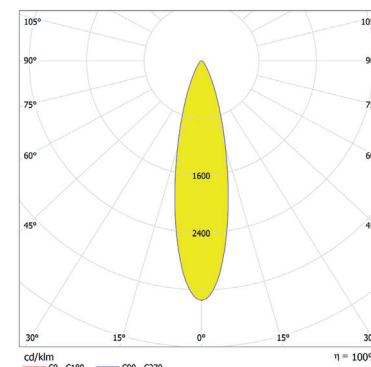

Total Luminous Flux: 266lm

Photometric Data:

For foot Candles divide lux by 10.7

ArcLine Outdoor Optic 12 RGB - 12°

Distance [m]	Cone Diameter [m]	E(0°)	E(CO)	η
0.5	0.10	38194	5.9°	19098
1.0	0.21	9549	5.9°	4775
1.5	0.31	4244	5.9°	2122
2.0	0.41	2387	5.9°	1194
2.5	0.52	1528	5.9°	764
3.0	0.62	1061	5.9°	531

Distance [m] Cone Diameter [m] Illuminance [lx]
 — CO - C180 (Half-value Angle: 11.8°)

Total Luminous Flux: 5791lm

ArcLine Outdoor Optic 12 RGB - 19°

Distance [m]	Cone Diameter [m]	E(0°)	E(CO)	η
0.5	0.17	13177	9.7°	6338
1.0	0.34	3294	9.7°	1594
1.5	0.51	1464	9.7°	704
2.0	0.68	824	9.7°	396
2.5	0.85	527	9.7°	254
3.0	1.03	366	9.7°	176

Distance [m] Cone Diameter [m] Illuminance [lx]
 — CO - C180 (Half-value Angle: 19.4°)

Total Luminous Flux: 5511lm

ArcLine Outdoor Optic 12 RGB - 25°

Distance [m]	Cone Diameter [m]	E(0°)	E(CO)	η
0.5	0.22	7120	12.6°	3326
1.0	0.45	1780	12.6°	632
1.5	0.67	791	12.6°	370
2.0	0.89	445	12.6°	208
2.5	1.12	285	12.6°	133
3.0	1.34	198	12.6°	92

Distance [m] Cone Diameter [m] Illuminance [lx]
 — CO - C180 (Half-value Angle: 25.2°)

Total Luminous Flux: 5321lm

ArcLine Outdoor Optic 12 RGB - 31°

Distance [m]	Cone Diameter [m]	E(0°)	E(CO)	η
0.5	0.28	9420	15.5°	2427
1.0	0.55	1355	15.5°	607
1.5	0.83	602	15.5°	270
2.0	1.11	339	15.5°	152
2.5	1.39	217	15.5°	97
3.0	1.66	151	15.5°	67