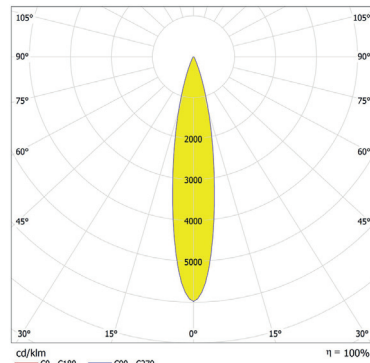

www.anolis.eu | www.anolislighting.com

Photometric Data:

ArcLine Outdoor Optic 6 RGB - 12°

Distance [m]	Cone Diameter [m]	E(0°) [lx]	E(C0) [lx]
0.5	0.10	19130	5.9° 9566
1.0	0.21	4783	5.9° 2394
1.5	0.31	2126	5.9° 1063
2.0	0.41	1194	5.9° 598
2.5	0.52	765	5.9° 383
3.0	0.62	531	5.9° 266

Distance [m] Cone Diameter [m] Illuminance [lx]
C0 - C180 (Half-value Angle: 11.8°)

Total Luminous Flux: 290lm

ArcLine Outdoor Optic 6 RGB - 31°

Distance [m]	Cone Diameter [m]	E(0°) [lx]	E(C0) [lx]
0.5	0.28	2710	15.5° 1214
1.0	0.55	678	15.5° 303
1.5	0.83	301	15.5° 135
2.0	1.11	169	15.5° 76
2.5	1.39	108	15.5° 49
3.0	1.66	75	15.5° 34

Distance [m] Cone Diameter [m] Illuminance [lx]
C0 - C180 (Half-value Angle: 31.0°)

Total Luminous Flux: 279lm

ArcLine Outdoor Optic 6 RGB - 19°

Distance [m]	Cone Diameter [m]	E(0°) [lx]	E(C0) [lx]
0.5	0.17	6576	9.7° 3163
1.0	0.34	1644	9.7° 791
1.5	0.51	731	9.7° 351
2.0	0.68	411	9.7° 198
2.5	0.85	263	9.7° 127
3.0	1.03	183	9.7° 88

Distance [m] Cone Diameter [m] Illuminance [lx]
C0 - C180 (Half-value Angle: 19.4°)

Total Luminous Flux: 275lm

ArcLine Outdoor Optic 6 RGB - 47°x11°

Distance [m]	Cone Diameter [m]	E(0°) [lx]	E(C90) [lx]	E(C0) [lx]
0.5	0.43	5284	23.3° 2065	5.3° 2632
1.0	0.86	1321	23.3° 516	5.3° 658
1.5	1.29	587	23.3° 229	5.3° 292
2.0	1.72	330	23.3° 129	5.3° 165
2.5	2.15	211	23.3° 83	5.3° 105
3.0	2.58	147	23.3° 57	5.3° 73