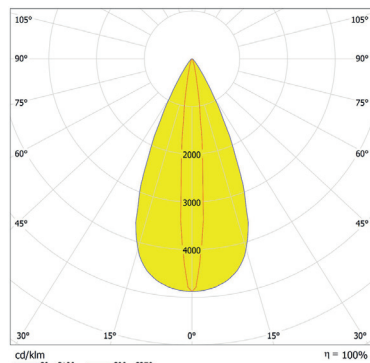

www.anolis.eu | www.anolislighting.com

Photometric Data:

ArcLine Outdoor Optic 6 RGB - 12°

Distance [m]	Cone Diameter [m]	E(0°) [lx]	E(C0) [lx]
0.5	0.10	19130	5.9° 9566
1.0	0.21	4783	5.9° 2394
1.5	0.31	2126	5.9° 1063
2.0	0.41	1194	5.9° 598
2.5	0.52	765	5.9° 383
3.0	0.62	531	5.9° 266

Distance [m] Cone Diameter [m] Illuminance [lx]
C0 - C180 (Half-value Angle: 11.8°)

Total Luminous Flux: 290lm

ArcLine Outdoor Optic 6 RGB - 31°

Distance [m]	Cone Diameter [m]	E(0°) [lx]	E(C0) [lx]
0.5	0.28	2710	15.5° 1214
1.0	0.55	678	15.5° 303
1.5	0.83	301	15.5° 135
2.0	1.11	169	15.5° 76
2.5	1.39	108	15.5° 49
3.0	1.66	75	15.5° 34

Distance [m] Cone Diameter [m] Illuminance [lx]
C0 - C180 (Half-value Angle: 31.0°)

Total Luminous Flux: 279lm

ArcLine Outdoor Optic 6 RGB - 19°

Distance [m]	Cone Diameter [m]	E(0°) [lx]	E(C0) [lx]
0.5	0.17	6576	9.7° 3163
1.0	0.34	1644	9.7° 791
1.5	0.51	731	9.7° 351
2.0	0.68	411	9.7° 198
2.5	0.85	263	9.7° 127
3.0	1.03	183	9.7° 88

Distance [m] Cone Diameter [m] Illuminance [lx]
C0 - C180 (Half-value Angle: 19.4°)

Total Luminous Flux: 275lm

ArcLine Outdoor Optic 6 RGB - 47°x11°

Distance [m]	Cone Diameter [m]	E(0°) [lx]	E(C90) [lx]	E(C0) [lx]
0.5	0.43	5284	23.3° 2065	5.3° 2632
1.0	0.86	1321	23.3° 516	5.3° 658
1.5	1.29	587	23.3° 229	5.3° 292
2.0	1.72	330	23.3° 129	5.3° 165
2.5	2.15	211	23.3° 83	5.3° 105
3.0	2.58	147	23.3° 57	5.3° 73