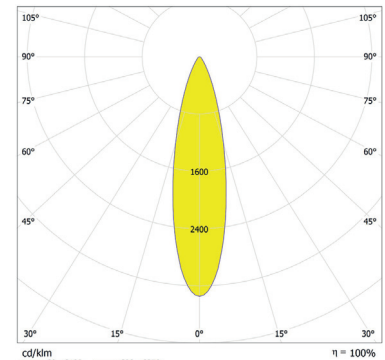

Distance [m] Cone Diameter [m] Illuminance [lx]
 — C0 - C180 (Half-value Angle: 31.0°)

Total Luminous Flux: 1080lm

ArcLine Outdoor Optic 24 RGB - 47°x11°

Distance [m]	Cone Diameter [m]	E(0°) [E(C0)]	E(23.3°) [E(C90)]	E(5.3°) [E(C270)]	Illuminance [lx]
0.5	0.43	21135	8260	10529	
1.0	0.86	5284	2065	2632	
1.5	1.29	2348	918	1170	
2.0	1.72	1321	516	658	
2.5	2.15	845	330	423	
3.0	2.58	587	229	292	

η = 99%

CD - C180 (Half-value Angle: 11.8°)

Total Luminous Flux: 1738lm

ArcLine Outdoor Optic 36 RGB - 19°

Distance [m]	Cone Diameter [m]	E(0°) [lx]	E(CD) [lx]
0.5	0.17	39554	19625
1.0	0.34	9889	4756
1.5	0.51	4305	2114
2.0	0.68	2472	1189
2.5	0.85	1582	761
3.0	1.03	1099	538

η = 100%

CD - C180 (Half-value Angle: 19.4°)

Total Luminous Flux: 1654lm

ArcLine Outdoor Optic 36 RGB - 25°

Distance [m]	Cone Diameter [m]	E(0°) [lx]	E(CD) [lx]
0.5	0.22	21386	9991
1.0	0.45	5346	2498
1.5	0.67	2376	1110
2.0	0.89	1337	624
2.5	1.12	855	400
3.0	1.34	594	278

η = 100%

CD - C180 (Half-value Angle: 25.2°)

Total Luminous Flux: 1598lm

ArcLine Outdoor Optic 36 RGB - 31°

Distance [m]	Cone Diameter [m]	E(0°) [lx]	E(CD) [lx]
0.5	0.27	17304	7811
1.0	0.54	4326	1953
1.5	0.81	1923	866
2.0	1.08	1081	488
2.5	1.35	692	312
3.0	1.62	481	217