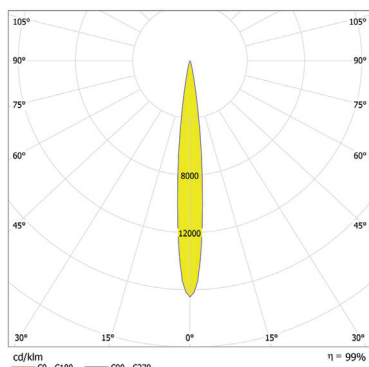

Distance [m] Cone Diameter [m] Illuminance [lx]
C0 - C180 (Half-value Angle: 19.4°)

Total Luminous Flux: 275lm

ArcLine Outdoor Optic 6 RGB - 47°x11°

Distance [m]	Cone Diameter [m]	E(0°) [lx]	E(C90) [lx]	E(C0) [lx]
0.5	0.43	5284	23.3° 2065	5.3° 2632
1.0	0.86	1321	23.3° 516	5.3° 658
1.5	1.29	587	23.3° 229	5.3° 292
2.0	1.72	330	23.3° 129	5.3° 165
2.5	2.15	211	23.3° 83	5.3° 105
3.0	2.58	147	23.3° 57	5.3° 73

Distance [m] Cone Diameter [m] Illuminance [lx]
C0 - C180 (Half-value Angle: 10.6°)
C90 - C270 (Half-value Angle: 46.6°)

Total Luminous Flux: 271lm

For foot Candles divide lux by 10.7

ArcLine Outdoor Optic 6 RGB - 25°

Distance [m]	Cone Diameter [m]	E(0°) [lx]	E(C0) [lx]
0.5	0.22	3560	12.6° 1663
1.0	0.45	890	12.6° 416
1.5	0.67	396	12.6° 185
2.0	0.89	222	12.6° 104
2.5	1.12	142	12.6° 67
3.0	1.34	99	12.6° 46

Distance [m] Cone Diameter [m] Illuminance [lx]
C0 - C180 (Half-value Angle: 25.2°)

Total Luminous Flux: 266lm

Photometric Data:

For foot Candles divide lux by 10.7

ArcLine Outdoor Optic 12 RGB - 12°

Distance [m]	Cone Diameter [m]	E(0°)	E(CO)	η
0.5	0.10	38194	5.9°	19098
1.0	0.21	9549	5.9°	4775
1.5	0.31	4244	5.9°	2122
2.0	0.41	2387	5.9°	1194
2.5	0.52	1528	5.9°	764
3.0	0.62	1061	5.9°	531