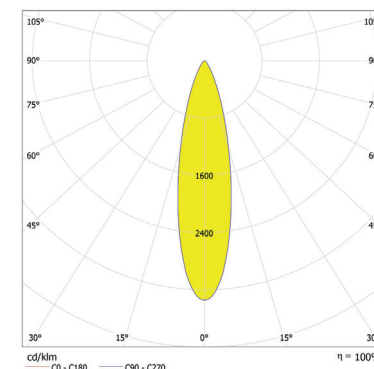

www.anolis.eu | www.anolislighting.com

Photometric Data:

ArcLine Outdoor Optic 24 RGB - 12°

Distance [m]	Cone Diameter [m]	E(0°) [E(C0)]	E(5.9°) [E(C270)]	Illuminance [lx]
0.5	0.10	76389	38196	
1.0	0.21	19097	9549	
1.5	0.31	8488	4244	
2.0	0.41	4774	2387	
2.5	0.52	3056	1528	
3.0	0.62	2122	1061	

Distance [m] Cone Diameter [m] Illuminance [lx]
 — C0 - C180 (Half-value Angle: 11.8°)

Total Luminous Flux: 1158lm

ArcLine Outdoor Optic 24 RGB - 19°

Distance [m]	Cone Diameter [m]	E(0°) [E(C0)]	E(9.7°) [E(C270)]	Illuminance [lx]
0.5	0.17	26354	12675	
1.0	0.34	6588	3169	
1.5	0.51	2928	1408	
2.0	0.68	1647	792	
2.5	0.85	1054	507	
3.0	1.03	732	352	

Distance [m] Cone Diameter [m] Illuminance [lx]
 — C0 - C180 (Half-value Angle: 19.4°)

Total Luminous Flux: 1102lm

For foot Candles divide lux by 10.7

ArcLine Outdoor Optic 24 RGB - 25°

Distance [m]	Cone Diameter [m]	E(0°) [E(C0)]	E(12.6°) [E(C270)]	Illuminance [lx]
0.5	0.22	14233	6669	
1.0	0.45	3563	1665	
1.5	0.67	1584	740	
2.0	0.89	861	416	
2.5	1.12	570	266	
3.0	1.34	396	185	

Distance [m] Cone Diameter [m] Illuminance [lx]
 — C0 - C180 (Half-value Angle: 25.2°)

Total Luminous Flux: 1065lm

ArcLine Outdoor Optic 24 RGB - 31°

Distance [m]	Cone Diameter [m]	E(0°) [E(C0)]	E(15.5°) [E(C270)]	Illuminance [lx]
0.5	0.28	10940	4855	
1.0	0.55	2710	1214	
1.5	0.83	1204	539	
2.0	1.11	678	303	
2.5	1.39	434	194	
3.0	1.66	301	135	