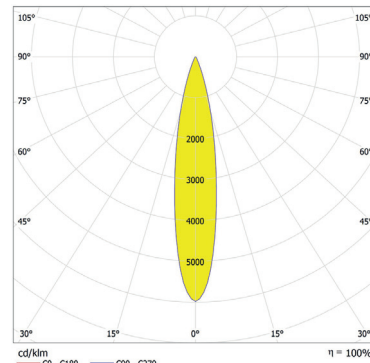

Distance [m] Cone Diameter [m] Illuminance [lx]
 — CO - C180 (Half-value Angle: 25.2°)

Total Luminous Flux: 5321lm

ArcLine Outdoor Optic 12 RGB - 31°

Distance [m]	Cone Diameter [m]	E(0°)	E(CO)	η
0.5	0.28	9420	15.5°	2427
1.0	0.55	1355	15.5°	607
1.5	0.83	602	15.5°	270
2.0	1.11	339	15.5°	152
2.5	1.39	217	15.5°	97
3.0	1.66	151	15.5°	67

Distance [m] Cone Diameter [m] Illuminance [lx]
 — CO - C180 (Half-value Angle: 31.0°)

Total Luminous Flux: 5401lm

ArcLine Outdoor Optic 12 RGB - 47°x11°

Distance [m]	Cone Diameter [m]	E(0°)	E(CO)	η
0.5	0.43	19568	23.3°	4120
0.5	0.09	4120	5.3°	5265
1.0	0.86	2642	23.3°	1023
1.0	0.19	1023	5.3°	1316
1.5	1.29	1174	23.3°	459
1.5	0.28	459	5.3°	585
2.0	1.72	660	23.3°	268
2.0	0.37	268	5.3°	329
2.5	2.15	423	23.3°	165
2.5	0.46	165	5.3°	211
3.0	2.58	294	23.3°	115
3.0	0.56	115	5.3°	146

www.anolis.eu | www.anolislighting.com

Photometric Data:

ArcLine Outdoor Optic 18 RGB - 12°

Distance [m]	Cone Diameter [m]	E(0°) [lx]	E(C0) [lx]
0.5	0.10	57324	28664
1.0	0.21	14331	7166
1.5	0.31	6369	3185
2.0	0.41	3583	1791
2.5	0.52	2293	1147
3.0	0.62	1592	796

Distance [m] Cone Diameter [m] Illuminance [lx]
 C0 - C180 (Half-value Angle: 11.8°)

Total Luminous Flux: 869lm

ArcLine Outdoor Optic 18 RGB - 19°

Distance [m]	Cone Diameter [m]	E(0°) [lx]	E(C0) [lx]
0.5	0.17	19777	9512
1.0	0.34	4944	2378
1.5	0.51	2197	1057
2.0	0.68	1236	595
2.5	0.85	791	380
3.0	1.03	549	264