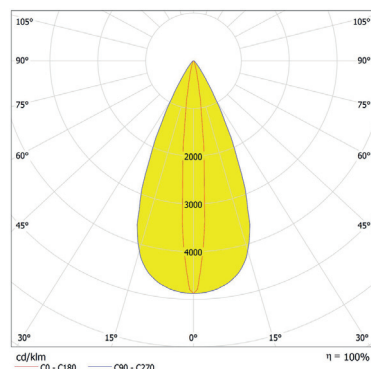

Distance [m] Cone Diameter [m] Illuminance [lx]
 — C0 - C180 (Half-value Angle: 11.8°)

Total Luminous Flux: 1158lm

ArcLine Outdoor Optic 24 RGB - 19°

Distance [m]	Cone Diameter [m]	E(0°) [E(C0)]	E(9.7°) [E(C270)]	Illuminance [lx]
0.5	0.17	26354	12675	
1.0	0.34	6588	3169	
1.5	0.51	2928	1408	
2.0	0.68	1647	792	
2.5	0.85	1054	507	
3.0	1.03	732	352	

Distance [m] Cone Diameter [m] Illuminance [lx]
 — C0 - C180 (Half-value Angle: 19.4°)

Total Luminous Flux: 1102lm

For foot Candles divide lux by 10.7

ArcLine Outdoor Optic 24 RGB - 25°

Distance [m]	Cone Diameter [m]	E(0°) [E(C0)]	E(12.6°) [E(C270)]	Illuminance [lx]
0.5	0.22	14233	6669	
1.0	0.45	3563	1665	
1.5	0.67	1584	740	
2.0	0.89	861	416	
2.5	1.12	570	266	
3.0	1.34	396	185	

Distance [m] Cone Diameter [m] Illuminance [lx]
 — C0 - C180 (Half-value Angle: 25.2°)

Total Luminous Flux: 1065lm

ArcLine Outdoor Optic 24 RGB - 31°

Distance [m]	Cone Diameter [m]	E(0°) [E(C0)]	E(15.5°) [E(C270)]	Illuminance [lx]
0.5	0.28	10940	4855	
1.0	0.55	2710	1214	
1.5	0.83	1204	539	
2.0	1.11	678	303	
2.5	1.39	434	194	
3.0	1.66	301	135	

Distance [m] Cone Diameter [m] Illuminance [lx]
 — C0 - C180 (Half-value Angle: 31.0°)

Total Luminous Flux: 1080lm

ArcLine Outdoor Optic 24 RGB - 47°x11°

Distance [m]	Cone Diameter [m]	E(0°) [E(C0)]	E(23.3°) [E(C90)]	E(5.3°) [E(C270)]	Illuminance [lx]
0.5	0.43	21135	8260	10529	
1.0	0.86	5284	2065	2632	
1.5	1.29	2348	918	1170	
2.0	1.72	1321	516	658	
2.5	2.15	845	330	423	
3.0	2.58	587	229	292	