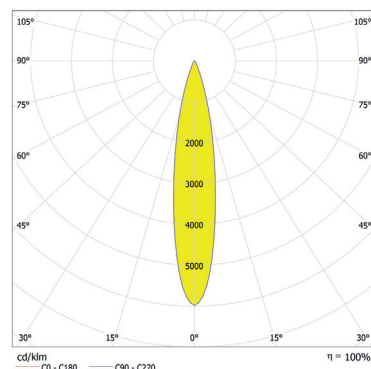

Distance [m] Cone Diameter [m] Illuminance [lx]
 C0 - C180 (Half-value Angle: 25.2°)

Total Luminous Flux: 799lm

ArcLine Outdoor Optic 18 RGB - 31°

Distance [m]	Cone Diameter [m]	E(0°) [lx]	E(C0) [lx]
0.5	0.28	9130	3641
1.0	0.55	2033	910
1.5	0.83	903	405
2.0	1.11	508	228
2.5	1.39	325	146
3.0	1.66	226	101

Distance [m] Cone Diameter [m] Illuminance [lx]
 C0 - C180 (Half-value Angle: 31.0°)

Total Luminous Flux: 810lm

ArcLine Outdoor Optic 18 RGB - 47°x11°

Distance [m]	Cone Diameter [m]	E(0°) [lx]	E(C0) [lx]
0.5	0.43	15882	6195
1.0	0.86	3963	1549
1.5	1.29	1761	688
2.0	1.72	991	387
2.5	2.15	636	248
3.0	2.58	440	172

www.anolis.eu | www.anolislighting.com

Photometric Data:

ArcLine Outdoor Optic 24 RGB - 12°

Distance [m]	Cone Diameter [m]	E(0°) [E(C0)]	E(5.9°) [E(C270)]	Illuminance [lx]
0.5	0.10	76389	38196	
1.0	0.21	19097	9549	
1.5	0.31	8488	4244	
2.0	0.41	4774	2387	
2.5	0.52	3056	1528	
3.0	0.62	2122	1061	

Distance [m] Cone Diameter [m] Illuminance [lx]
 — C0 - C180 (Half-value Angle: 11.8°)

Total Luminous Flux: 1158lm

ArcLine Outdoor Optic 24 RGB - 19°

Distance [m]	Cone Diameter [m]	E(0°) [E(C0)]	E(9.7°) [E(C270)]	Illuminance [lx]
0.5	0.17	26354	12675	
1.0	0.34	6588	3169	
1.5	0.51	2928	1408	
2.0	0.68	1647	792	
2.5	0.85	1054	507	
3.0	1.03	732	352	