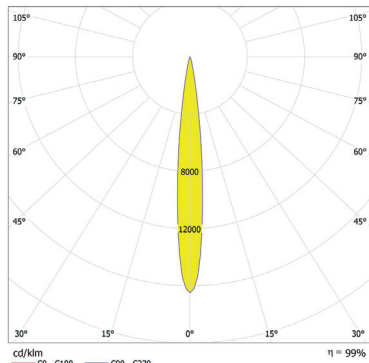

Product Specification:

Electrical	Input Voltage	48V DC	
	Power Consumption	6.8W, 13.6W, 20.4W, 27.2W, 40.8W	
Optical	Light Source	RGBW	6, 12, 18, 24, 36, x High Power LEDs W = WW-3200K or CW-6500K
		RGB	
		R	
		G	
		B	
		A	
	LED Channel	Red / Green / Blue / White, Red, Amber, Green, Blue	
Beam Angle	12°, 25°, 31°, 47°x11°		
Projected Lumen Maintenance	50,000 hrs (L70@ 25°C / 77°F)		
Control	Wireless DMX (Optional Accessory)	N/A	
	Control System	Anolis Lighting Controls or any Third Party DMX512 Controllers	
	Power Supply	ArcPower Range	
	Stand Alone Control	N/A	
Physical	Width x Height x Depth	Inches	9.53, 17.33, 26.2, 33.2, 48.9 x 3.75 x 2.6
		mm	242, 440, 665, 843, 1241, x 95 x 68
	Weight	lbs	0.66, 1.32, 1.76, 2.2, 3.3
		kg	0.3, 0.6, 0.8, 1, 1.5
	Housing	Extruded Aluminium Glass cover	
	Fixture Cable and Connections	LiYY 8xAWG22 - 0.5m (1.64ft) - Chogori IP68 Connector	
	Fixing Method	Mounting Brackets	
	Adjustability	+/-90°	
	IP Rating	IP65	
	IK Rating	IK07	
	Cooling system	Convection	
	Operating Ambient Temperature	-20°C / +40°C (-4°F / +104°F)	
	Operating Temperature	+50°C @ Ambient +40°C (+122°F @ Ambient +104°F)	
Certification	Listings	ETL / cETL, CE, RoHS	

www.anolis.eu | www.anolislighting.com

Photometric Data:

ArcLine Outdoor Optic 6 RGB - 12°

Distance [m]	Cone Diameter [m]	E(0°) [lx]	E(C0) [lx]
0.5	0.10	19130	5.9° 9566
1.0	0.21	4783	5.9° 2394
1.5	0.31	2126	5.9° 1063
2.0	0.41	1194	5.9° 598
2.5	0.52	765	5.9° 383
3.0	0.62	531	5.9° 266

Distance [m] Cone Diameter [m] Illuminance [lx]
C0 - C180 (Half-value Angle: 11.8°)

Total Luminous Flux: 290lm

ArcLine Outdoor Optic 6 RGB - 31°

Distance [m]	Cone Diameter [m]	E(0°) [lx]	E(C0) [lx]
0.5	0.28	2710	15.5° 1214
1.0	0.55	678	15.5° 303
1.5	0.83	301	15.5° 135
2.0	1.11	169	15.5° 76
2.5	1.39	108	15.5° 49
3.0	1.66	75	15.5° 34