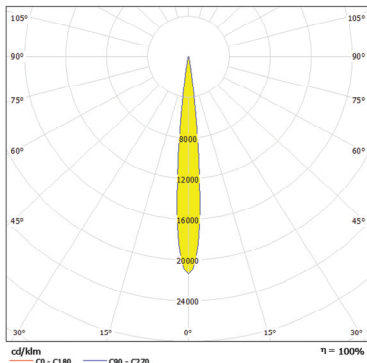

www.anolis.eu | www.anolislighting.com

Product Specification:

Electrical	Input Voltage		100-240 VAC, 50/60 Hz
	Power Consumption		70w @ 230V
Optical	Light Source		6 x 10w Multi-Chip LEDs
		RGBW	W = CW - 6500K NW - 4200K
		SW	2700K-6500K
		PW	3200K and 6500K
	LED Channels		Red, Green, Blue, White, Pure White, Smart White
Beam Angle		11°, 26°, 36°	
Projected Lumen Maintenance		60,000 hrs (L70@ 25°C / 77°F)	
Control	Interface Protocol		DMX 512
	Wireless DMX (Optional Accessory)		Lumen Radio CRMX Technology
	Control System		Anolis Lighting Controls or any Third Party DMX512 Controllers
	Power Supply		Integral
	Stand Alone Control		Yes
Physical	Width x Height x Depth	Inches	8.5 x 10.3 x 5.9
		mm	216 x 261 x 150
	Weight	lbs	12.6
		kg	5.7
	Housing		High Pressure Die-Cast Aluminium Body Tempered Glass
	Fixture Cable and Connections		LI9YCHY - 3xAWG16+1 (2xAWG24) + Junction Box
	Fixing Method		Stirrup
	Adjustability		+35° -90°
	IP Rating		IP67 (IP66 Junction Box)
	IK Rating		IK**
	Cooling System		Convection
Operating Ambient Temperature		-20°C / +40°C (-4°F / +104°F)	
Operating Temperature		+80°C @ Ambient +40°C (+176°F @ Ambient +104°F)	
Certification	Listings		ETL / cETL, CE, RoHS

www.anolis.eu | www.anolislighting.com

Photometric Data:

ArcSource Outdoor 24MC INT - 11°

Distance [m]	Cone Diameter [m]	E(0°) E(C0)	E(5.5°) E(C270)	Illuminance [lx]
0.5	0.10	146968 89475		
1.0	0.19	41242 21119		
1.5	0.29	18532 9386		
2.0	0.39	10436 5389		
2.5	0.48	6679 3379		
3.0	0.58	4638 2347		

Distance [m] Cone Diameter [m] Illuminance [lx]
C0 - C180 (Half-value Angle: 11.0°)

Total Luminous Flux: 1951lm

ArcSource Outdoor 24MC SW INT - 11°

Distance [m]	Cone Diameter [m]	E(0°) E(C0)	E(5.3°) E(C270)	Illuminance [lx]
0.5	0.09	216480 107544		
1.0	0.19	54120 26886		
1.5	0.28	24053 11949		
2.0	0.37	13330 6722		
2.5	0.46	8659 4302		
3.0	0.56	6013 2987		