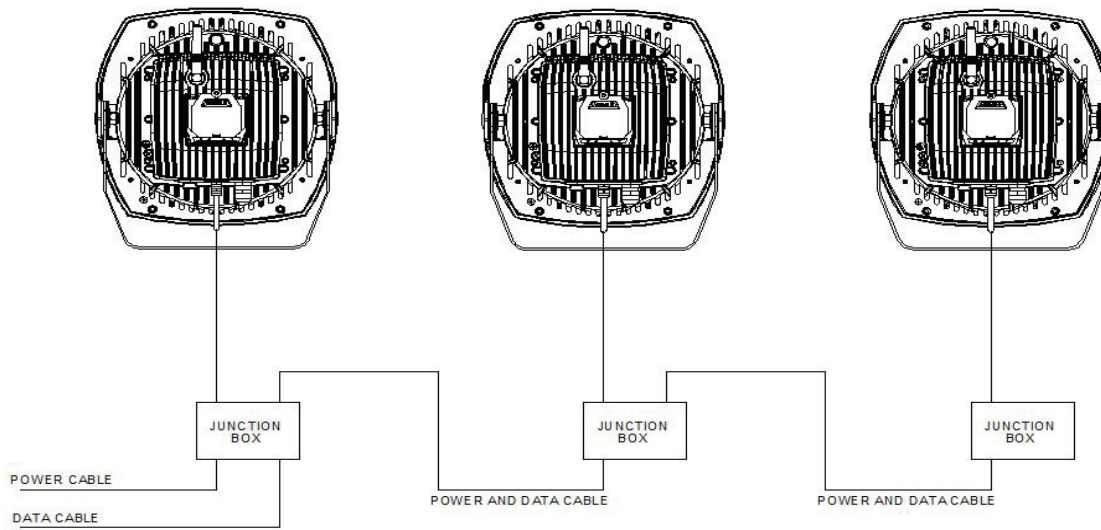

Connection Scheme:

Core	Connection	Core	Connection
Black	Live	Red	Data +
Blue	Neutral	White	Data -
Yellow / Green	Earth	Shielding	Data GND