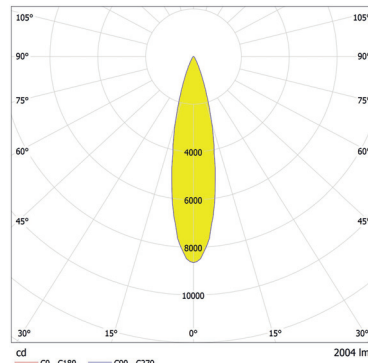

www.anolis.eu | www.anolislighting.com

Photometric Data:

ArcSource Outdoor 24MC INT - 11°

Distance [m]	Cone Diameter [m]	E(0°) E(C0)	E(5.5°) E(C270)	Illuminance [lx]
0.5	0.10	146968 89475		
1.0	0.19	41242 21119		
1.5	0.29	18532 9386		
2.0	0.39	10436 5389		
2.5	0.48	6679 3379		
3.0	0.58	4638 2347		

Distance [m] Cone Diameter [m] Illuminance [lx]
C0 - C180 (Half-value Angle: 11.0°)

Total Luminous Flux: 1951lm

ArcSource Outdoor 24MC SW INT - 11°

Distance [m]	Cone Diameter [m]	E(0°) E(C0)	E(5.3°) E(C270)	Illuminance [lx]
0.5	0.09	216480 107544		
1.0	0.19	54120 26886		
1.5	0.28	24053 11949		
2.0	0.37	13330 6722		
2.5	0.46	8659 4302		
3.0	0.56	6013 2987		

Distance [m] Cone Diameter [m] Illuminance [lx]
C0 - C180 (Half-value Angle: 10.6°)

Total Luminous Flux: 2212lm

ArcSource Outdoor 24MC INT - 26°

Distance [m]	Cone Diameter [m]	E(0°) E(C0)	E(12.7°) E(C270)	Illuminance [lx]
0.5	0.23	30230 14985		
1.0	0.45	7567 3521		
1.5	0.68	3359 1565		
2.0	0.90	1880 880		
2.5	1.13	1209 563		
3.0	1.35	840 391		

Distance [m] Cone Diameter [m] Illuminance [lx]
C0 - C180 (Half-value Angle: 25.4°)

Total Luminous Flux: 1853lm

ArcSource Outdoor 24MC SW INT - 26°

Distance [m]	Cone Diameter [m]	E(0°) E(C0)	E(11.6°) E(C270)	Illuminance [lx]
0.5	0.21	34668 16477		
1.0	0.41	8642 4119		
1.5	0.62	3841 1831		
2.0	0.82	2161 1030		
2.5	1.03	1383 639		
3.0	1.23	960 458		