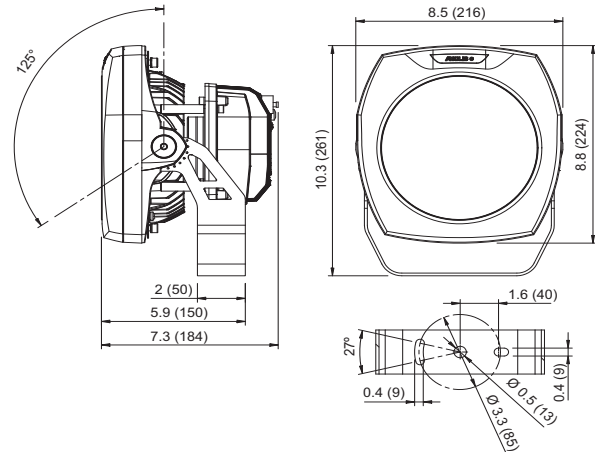

ArcSource Outdoor 24MC Int tm

Client: _____

Project: _____

Specifier: _____

Type: _____ Qty: _____

FEATURES:

- Input Voltage: 100-240 VAC 50/60Hz
- Power consumption: 70W
- Light Source: 6 x MC LED's
- Delivered Lumen: 1951lm 11dg 24MC
- Projected LED Life: 60,000 Hrs
- Control: DMX Controller
- Housing: Cast Aluminium and Glass Cover
- Fixing Method: Stirrup / Mounting Plate
- IP Rating: IP67 (IP66 junction Box)
- Operating Ambient Temp: -20°C/+40°C [-4°F/+104°F]
- Certification: ETL / cETL , CE, RoHS
- 5 Year Warranty

How To Order							
	GROUP	VARIANT	SIZE	COLOUR	OPTIC	FINISH	OPTIONS
ARC	1	2	3	4	5	6	7
	SCE	IGL	24	RGBW - Red, Green, Blue, White	11°	S - Silver	CUS - Custom
				SW - Smart White	26°	B - Black	MTP - Multiple
				PW - Pure White	36°	W - White	WSS - Wireless
						C - Custom	CCL - Custom Cable Length
CCL - Leads to Junction box only from supplys (Power / Data)							
Example	ARCSOURCE OUTDOOR INTEGRAL 24 SMART WHITE 36 SILVER WIRELESS						
ARC	SCE	IGL	24	SW	36	S	WSS

Distance [m] Cone Diameter [m] Illuminance [lx]
C0 - C180 (Half-value Angle: 25.4°)

Total Luminous Flux: 1853lm

ArcSource Outdoor 24MC SW INT - 26°

Distance [m]	Cone Diameter [m]	E(0°) E(C0)	E(11.6°) E(C270)	Illuminance [lx]
0.5	0.21	34668 16477		
1.0	0.41	8642 4119		
1.5	0.62	3841 1831		
2.0	0.82	2161 1030		
2.5	1.03	1383 639		
3.0	1.23	960 458		

Distance [m] Cone Diameter [m] Illuminance [lx]
C0 - C180 (Half-value Angle: 36.0°)

Total Luminous Flux: 1734lm

ArcSource Outdoor 24MC SW INT - 36°

Distance [m]	Cone Diameter [m]	E(0°) E(C0)	E(16.1°) E(C270)	Illuminance [lx]
0.5	0.29	20238 9901		
1.0	0.58	5065 2250		
1.5	0.87	2251 1000		
2.0	1.15	1266 563		
2.5	1.44	810 360		
3.0	1.73	583 252		