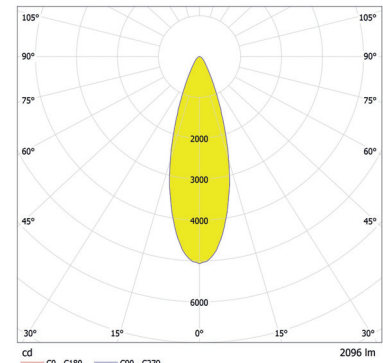

Distance [m] Cone Diameter [m] Illuminance [lx]
C0 - C180 (Half-value Angle: 10.6°)

Total Luminous Flux: 2212lm

ArcSource Outdoor 24MC INT - 26°

Distance [m]	Cone Diameter [m]	E(0°) E(C0)	E(12.7°) E(C270)	Illuminance [lx]
0.5	0.23	30230 14985		
1.0	0.45	7567 3521		
1.5	0.68	3359 1565		
2.0	0.90	1880 880		
2.5	1.13	1209 563		
3.0	1.35	840 391		

Distance [m] Cone Diameter [m] Illuminance [lx]
C0 - C180 (Half-value Angle: 25.4°)

Total Luminous Flux: 1853lm

ArcSource Outdoor 24MC SW INT - 26°

Distance [m]	Cone Diameter [m]	E(0°) E(C0)	E(11.6°) E(C270)	Illuminance [lx]
0.5	0.21	34668 16477		
1.0	0.41	8642 4119		
1.5	0.62	3841 1831		
2.0	0.82	2161 1030		
2.5	1.03	1383 639		
3.0	1.23	960 458		

Distance [m] Cone Diameter [m] Illuminance [lx]
C0 - C180 (Half-value Angle: 23.2°)

Total Luminous Flux: 2004lm

For foot Candles divide lux by 10.7

ArcSource Outdoor 24MC NT - 36°

Distance [m]	Cone Diameter [m]	E(0°) E(C0)	E(18.3°) E(C270)	Illuminance [lx]
0.5	0.33	18677 9170		
1.0	0.66	3919 1878		
1.5	0.99	1742 746		
2.0	1.32	880 419		
2.5	1.65	627 266		
3.0	1.98	435 186		

Distance [m] Cone Diameter [m] Illuminance [lx]
C0 - C180 (Half-value Angle: 36.0°)

Total Luminous Flux: 1734lm

ArcSource Outdoor 24MC SW INT - 36°

Distance [m]	Cone Diameter [m]	E(0°) E(C0)	E(16.1°) E(C270)	Illuminance [lx]
0.5	0.29	20238 9901		
1.0	0.58	5065 2250		
1.5	0.87	2251 1000		
2.0	1.15	1266 563		
2.5	1.44	810 360		
3.0	1.73	583 252		