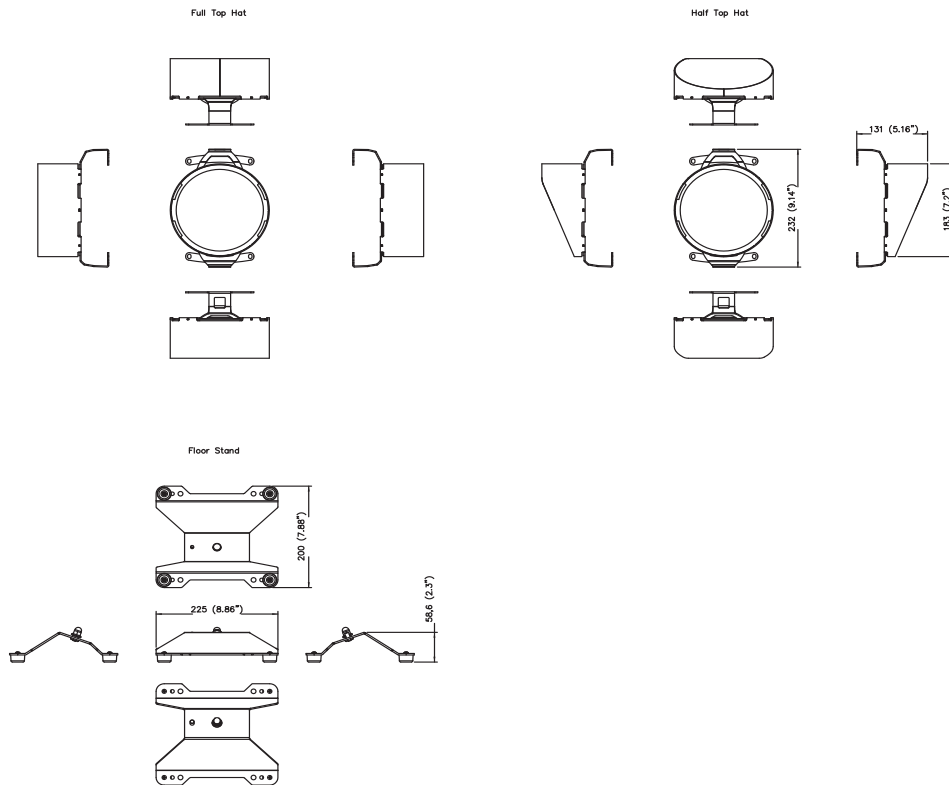

Accessories:

ROBE lighting s.r.o, Palackeho 416 757 01 Valasske Mezirici, Czech Republic. Tel: +420 571 751 500 - Fax: +420 571 751 515 - E-mail: info@anolis.eu
UK: Anolis UK, 3 Spinney View, Stone Circle Road, Round Spinney Ind Est, NN3 8RF, Northampton, United Kingdom. Tel: +44 1604 741000 - Fax: +44 1604 741041 - E-mail: info@anolis.co.uk
USA: Anolis Lighting, 12349 SW 53rd Street, Suite 202, Cooper City, Florida 33330, U.S.A. Tel: +1 844 426 6547 - +1-844-4 ANOLIS - Fax: [954] 680-1910 - E-mail: info@anolislighting.com
AUS: Anolis Australia, 28 Expo Court, Ashmore, 4215, Queensland, Australia. Tel: +61 7 5509 4633 - Fax: +61 7 5509 4677 - E-mail: info@anolis.com.au
AUS: Anolis Australia, 5 Phillip Court, Port Melbourne, 3207, Victoria, Australia. Tel: +61 7 5509 4677 - E-mail: info@anolis.com.au
Asia and Pacific: Anolis Asia and Pacific, 12 New Ind Road, #02-05 Morningstar Centre, S-536202, Singapore. Tel: +65 6280 8558 - Fax: +65 6280 2896 - E-mail: asiapacific@anolis.eu
Middle East: Anolis Middle East, Office Nbr 507 5th Floor, Al Asmawi Building DIP 1, Dubai, UAE. Po Box: 391 898 - Tel: +971 4 885 3223 - E-mail: middleeast@anolis.eu
Russia and CIS: Taganskaya str. 26-1-72, 109004 Moscow, Russia. Tel: +7 495 504 9569 - E-mail: russia@anolis.eu
Central and South America: Galicia 1198 ap 303, 1100, Montevideo, Uruguay. Tel: +5982 900 67 47 - E-mail: Latam@anolis.eu

www.anolis.eu | www.anolislighting.com