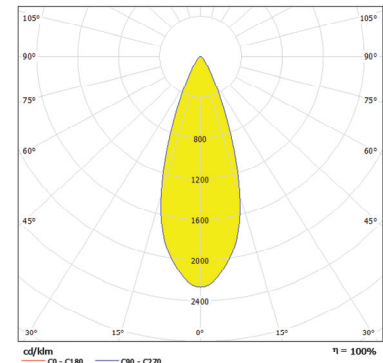

Distance [m] Cone Diameter [m] Illuminance [lx]
C0 - C180 (Half-value Angle: 10.6°)

Total Luminous Flux: 2212lm

ArcSource Outdoor 24MC INT - 26°

Distance [m]	Cone Diameter [m]	E(0°) E(C0)	E(12.7°) E(C270)	Illuminance [lx]
0.5	0.23	30230 14985		
1.0	0.45	7567 3521		
1.5	0.68	3359 1565		
2.0	0.90	1880 880		
2.5	1.13	1209 563		
3.0	1.35	840 391		

Distance [m] Cone Diameter [m] Illuminance [lx]
C0 - C180 (Half-value Angle: 25.4°)

Total Luminous Flux: 1853lm

ArcSource Outdoor 24MC SW INT - 26°

Distance [m]	Cone Diameter [m]	E(0°) E(C0)	E(11.6°) E(C270)	Illuminance [lx]
0.5	0.21	34668 16477		
1.0	0.41	8642 4119		
1.5	0.62	3841 1831		
2.0	0.82	2161 1030		
2.5	1.03	1383 639		
3.0	1.23	960 458		

Distance [m] Cone Diameter [m] Illuminance [lx]
C0 - C180 (Half-value Angle: 23.2°)

Total Luminous Flux: 2004lm

For foot Candles divide lux by 10.7

ArcSource Outdoor 24MC NT - 36°

Distance [m]	Cone Diameter [m]	E(0°) E(C0)	E(18.3°) E(C270)	Illuminance [lx]
0.5	0.33	18677 9170		
1.0	0.66	3919 1878		
1.5	0.99	1742 746		
2.0	1.32	880 419		
2.5	1.65	627 266		
3.0	1.98	435 186		

Distance [m] Cone Diameter [m] Illuminance [lx]
C0 - C180 (Half-value Angle: 36.0°)

Total Luminous Flux: 1734lm

ArcSource Outdoor 24MC SW INT - 36°

Distance [m]	Cone Diameter [m]	E(0°) E(C0)	E(16.1°) E(C270)	Illuminance [lx]
0.5	0.29	20238 9901		
1.0	0.58	5065 2250		
1.5	0.87	2251 1000		
2.0	1.15	1266 563		
2.5	1.44	810 360		
3.0	1.73	583 252		