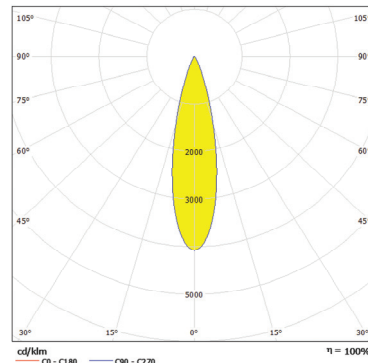

www.anolis.eu | www.anolislighting.com

Photometric Data:

ArcSource Outdoor 24MC INT - 11°

Distance [m]	Cone Diameter [m]	E(0°) E(C0)	E(5.5°) E(C270)	Illuminance [lx]
0.5	0.10	146968 89475		
1.0	0.19	41242 21119		
1.5	0.29	18532 9386		
2.0	0.39	10436 5389		
2.5	0.48	6679 3379		
3.0	0.58	4638 2347		

Distance [m] Cone Diameter [m] Illuminance [lx]
C0 - C180 (Half-value Angle: 11.0°)

Total Luminous Flux: 1951lm

ArcSource Outdoor 24MC SW INT - 11°

Distance [m]	Cone Diameter [m]	E(0°) E(C0)	E(5.3°) E(C270)	Illuminance [lx]
0.5	0.09	216480 107544		
1.0	0.19	54120 26886		
1.5	0.28	24053 11949		
2.0	0.37	13330 6722		
2.5	0.46	8659 4302		
3.0	0.56	6013 2987		

Distance [m] Cone Diameter [m] Illuminance [lx]
C0 - C180 (Half-value Angle: 10.6°)

Total Luminous Flux: 2212lm

ArcSource Outdoor 24MC INT - 26°

Distance [m]	Cone Diameter [m]	E(0°) E(C0)	E(12.7°) E(C270)	Illuminance [lx]
0.5	0.23	30230 14985		
1.0	0.45	7567 3521		
1.5	0.68	3359 1565		
2.0	0.90	1880 880		
2.5	1.13	1209 563		
3.0	1.35	840 391		

Distance [m] Cone Diameter [m] Illuminance [lx]
C0 - C180 (Half-value Angle: 25.4°)

Total Luminous Flux: 1853lm

ArcSource Outdoor 24MC SW INT - 26°

Distance [m]	Cone Diameter [m]	E(0°) E(C0)	E(11.6°) E(C270)	Illuminance [lx]
0.5	0.21	34668 16477		
1.0	0.41	8642 4119		
1.5	0.62	3841 1831		
2.0	0.82	2161 1030		
2.5	1.03	1383 639		
3.0	1.23	960 458		