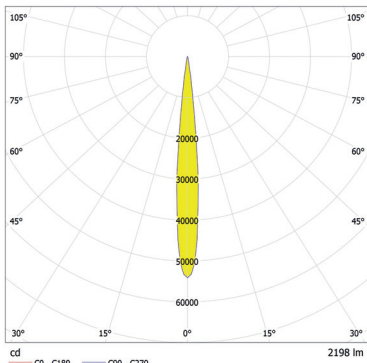

www.anolis.eu | www.anolislighting.com

Photometric Data:

ArcSource Outdoor 24MC INT - 11°

Distance [m]	Cone Diameter [m]	E(0°) E(C0)	E(5.5°) E(C270)	Illuminance [lx]
0.5	0.10	146968 89475		
1.0	0.19	41242 21119		
1.5	0.29	18532 9386		
2.0	0.39	10436 5389		
2.5	0.48	6679 3379		
3.0	0.58	4638 2347		

Distance [m] Cone Diameter [m] Illuminance [lx]
C0 - C180 (Half-value Angle: 11.0°)

Total Luminous Flux: 1951lm

ArcSource Outdoor 24MC SW INT - 11°

Distance [m]	Cone Diameter [m]	E(0°) E(C0)	E(5.3°) E(C270)	Illuminance [lx]
0.5	0.09	216480 107544		
1.0	0.19	54120 26886		
1.5	0.28	24053 11949		
2.0	0.37	13330 6722		
2.5	0.46	8659 4302		
3.0	0.56	6013 2987		

Distance [m] Cone Diameter [m] Illuminance [lx]
C0 - C180 (Half-value Angle: 10.6°)

Total Luminous Flux: 2212lm

ArcSource Outdoor 24MC INT - 26°

Distance [m]	Cone Diameter [m]	E(0°) E(C0)	E(12.7°) E(C270)	Illuminance [lx]
0.5	0.23	30230 14985		
1.0	0.45	7567 3521		
1.5	0.68	3359 1565		
2.0	0.90	1880 880		
2.5	1.13	1209 563		
3.0	1.35	840 391		

Distance [m] Cone Diameter [m] Illuminance [lx]
C0 - C180 (Half-value Angle: 25.4°)

Total Luminous Flux: 1853lm

ArcSource Outdoor 24MC SW INT - 26°

Distance [m]	Cone Diameter [m]	E(0°) E(C0)	E(11.6°) E(C270)	Illuminance [lx]
0.5	0.21	34668 16477		
1.0	0.41	8642 4119		
1.5	0.62	3841 1831		
2.0	0.82	2161 1030		
2.5	1.03	1383 639		
3.0	1.23	960 458		