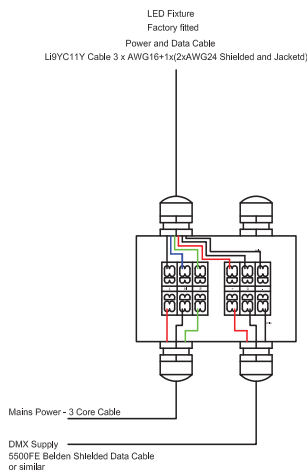

Single Product