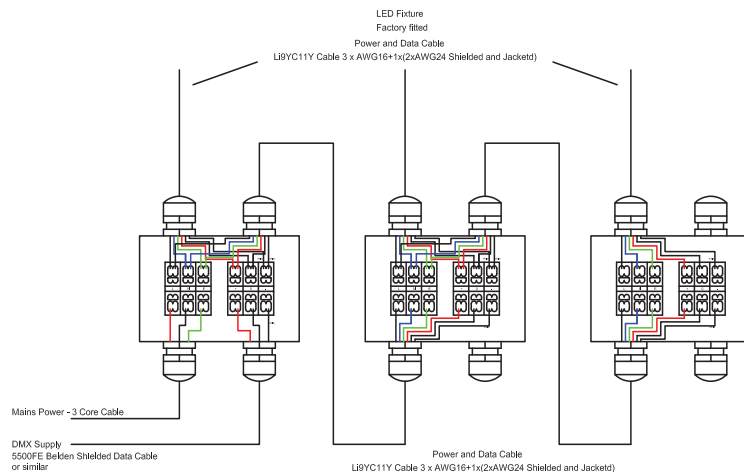

Multiple Products

ROBE lighting s.r.o, Palackeho 416 757 01 Valasske Mezirici, Czech Republic. Tel: +420 571 751 500 - Fax: +420 571 751 515 - E-mail: info@anolis.eu
UK: Anolis UK, 3 Spinney View, Stone Circle Road, Round Spinney Ind Est, NN3 8RF, Northampton, United Kingdom. Tel: +44 1604 741000 - Fax: +44 1604 741041 - E-mail: info@anolis.co.uk
USA: Anolis Lighting, 12349 SW 53rd Street, Suite 202, Cooper City, Florida 33330, U.S.A. Tel: +1 844 426 6547 - +1-844-4 ANOLIS - Fax: [954] 680-1910 - E-mail: info@anolislighting.com
AUS: Anolis Australia, 28 Expo Court, Ashmore, 4215, Queensland, Australia. Tel: +61 7 5509 4633 - Fax: +61 7 5509 4677 - E-mail: info@anolis.com.au
AUS: Anolis Australia, 5 Phillip Court, Port Melbourne, 3207, Victoria, Australia. Tel: +61 7 5509 4633 - Fax: +61 7 5509 4677 - E-mail: info@anolis.com.au
Asia and Pacific: Anolis Asia and Pacific, 12 New Ind Road, #02-05 Morningstar Centre, S-536202, Singapore. Tel: +65 6280 8558 - Fax: +65 6280 2896 - E-mail: asiapacific@anolis.eu
Middle East: Anolis Middle East, Office Nbr 507 5th Floor, Al Asmawi Building DIP 1, Dubai, UAE. Po Box: 391 898 - Tel: +971 4 885 3223 - E-mail: middleeast@anolis.eu
Russia and CIS: Taganskaya str. 26-1-72, 109004 Moscow, Russia. Tel: +7 495 504 9569 - E-mail: russia@anolis.eu
Central and South America: Galicia 1198 ap 303, 1100, Montevideo, Uruguay. Tel: +5982 900 67 47 - E-mail: Latam@anolis.eu

www.anolis.eu | www.anolislighting.com