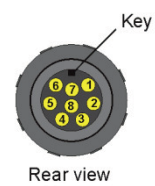

* Temperature sensor

ROBE lighting s.r.o, Palackeho 416 757 01 Valasske Mezirici, Czech Republic. Tel: +420 571 751 500 - Fax: +420 571 751 515 - E-mail: info@anolis.eu
UK: Anolis UK, 3 Spinney View, Stone Circle Road, Round Spinney Ind Est, NN3 8RF, Northampton, United Kingdom. Tel: +44 1604 741000 - Fax: +44 1604 741041 - E-mail: info@anolis.co.uk
USA: Anolis Lighting, 12349 SW 53rd Street, Suite 202, Cooper City, Florida 33330, U.S.A. Tel: +1 844 426 6547 - +1-844-4 ANOLIS - Fax: [954] 680-1910 - E-mail: info@anolislighting.com
AUS: Anolis Australia, 28 Expo Court, Ashmore, 4215, Queensland, Australia. Tel: +61 7 5509 4633 - Fax: +61 7 5509 4677 - E-mail: info@anolis.com.au
AUS: Anolis Australia, 5 Phillip Court, Port Melbourne, 3207, Victoria, Australia. Tel: +61 7 5509 4633 - Fax: +61 7 5509 4677 - E-mail: info@anolis.com.au
Asia and Pacific: Anolis Asia and Pacific, 12 New Ind Road, #02-05 Morningstar Centre, S-536202, Singapore. Tel: +65 6280 8558 - Fax: +65 6280 2896 - E-mail: asiapacific@anolis.eu
Middle East: Anolis Middle East, Office Nbr 507 5th Floor, Al Asmawi Building DIP 1, Dubai, UAE. Po Box: 391 898 - Tel: +971 4 885 3223 - E-mail: middleeast@anolis.eu
Russia and CIS: Taganskaya str. 26-1-72, 109004 Moscow, Russia. Tel: +7 495 504 9569 - E-mail: russia@anolis.eu
Central and South America: Galicia 1198 ap 303, 1100, Montevideo, Uruguay. Tel: +5982 900 67 47 - E-mail: Latam@anolis.eu

www.anolis.eu | www.anolislighting.com