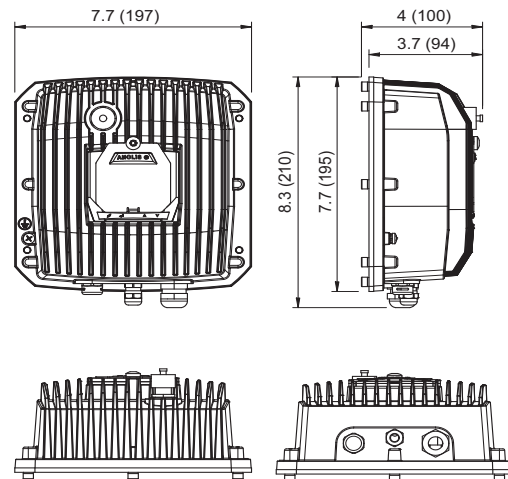

ArcPower Outdoor 48 tm

Client: _____

Project: _____

Specifier: _____

Type: _____ Qty: _____

FEATURES:

- Input Voltage: 100-240V AC 50-60Hz
- Power consumption: 70W (24) 130 (48)
- Max Load:
 - 12 x 10w LED's RGBW (MC)
 - 48 LED's (Max 12 LED's / Colour)
- Control: DMX 512, USITT
- Housing: Cast Aluminium
- Max Cable Length: 20m @ 700mA - 80m @ 350mA
- Fixing Method: 4 x Fixing holes
- IP Rating: IP67
- Operating Ambient Temp: +40°C (+104°F)
- Certification: ETL / cETL, CE, RoHS
- 5 Year Warranty

www.anolis.eu | www.anolislighting.com

Product Specification:

Electrical	Input Voltage	100-240V AC 50/60 Hz	
	Power Consumption	130W +/-10%	
	Max Output Current	700mA Per Colour	
Control	Interface Protocol	USITT, DMX512, RDM, WIRELESS CRMX (OPTIONAL)	
	Operation Modes	DMX, Stand-Alone	
	Display	Two Row LCD and Control Buttons	
Physical	Width x Height x Depth	Inches	7.76 x 10.1 x 4.6
		mm	197 x 256 x 116
	Weight	lbs	8.82
		kg	4
	Number of Led Output Zones		1
	Maximum Load Per Zone	RGBW (MC)	12 x 10W MC RGBW)
		700mA	48 LED's - Max 6 / 12 Per Colour
		350mA	48 LED's - Max 6 / 12 Per Colour
	Lighting Effects		RGBW Colour Mixing Virtual Colour Wheel Adjustable Strobe Sequences White Colour Balance Adjusting 16-Bit Dimming 0-100%
	DMX Channels		2, 3, 4, 9
	DMX Modes		4
	Built in Programs		
	Editable Programs		3 (Upton 40 Steps Each)
	Max Cable Length		80m Max (350mA) 20m Max (700mA)
	LED Output Connection		Li9YCHY - 3xAWG16+1 (2xAWG24) + Junction Box
	DMX Connection		N/A
	RS232 Connection		N/A
	Fixing Method		4 Fixing Holes
	IP Rating		IP67 (IP66 Junction Box)
IK Rating		N/A	
Cooling System		Convection	
Operating Temperature Range		+60°C @ Ambient +40°C (+140°F @ Ambient +104°F)	
Certification	Listings	ETL / cETL, CE, RoHS	