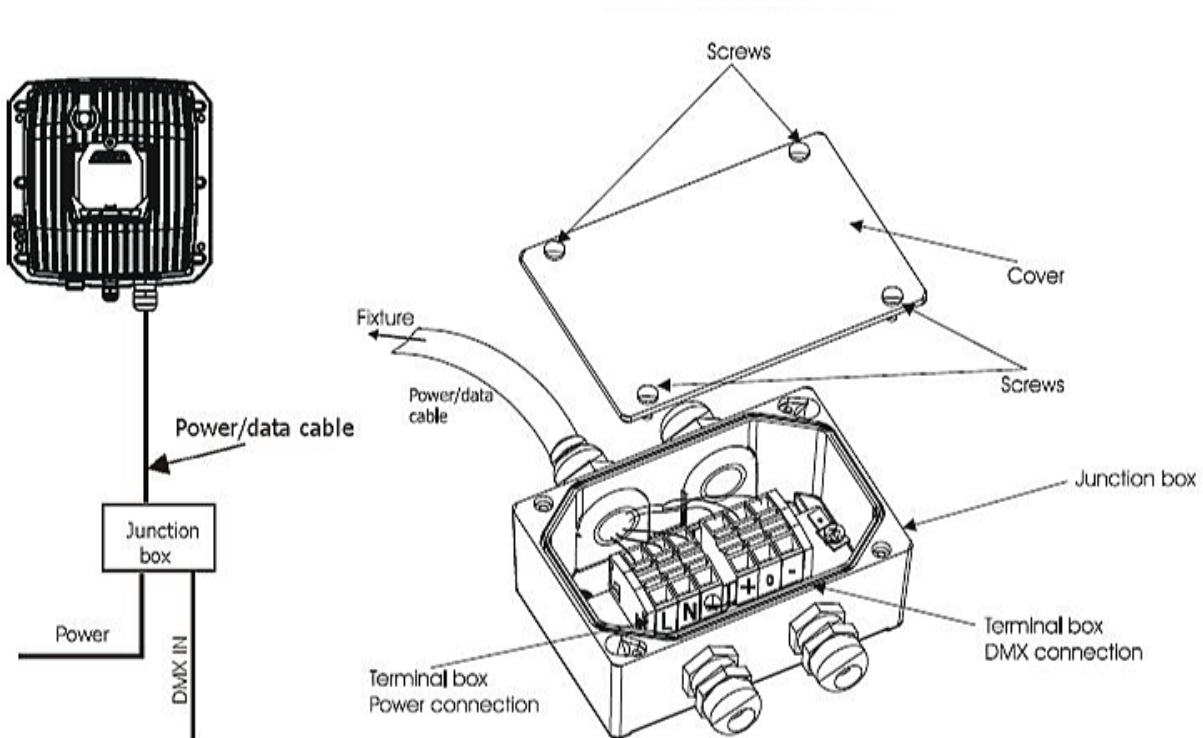

Connection Scheme:

- 1 - R-
- 2 - +
- 3 - W-
- 4 - B-
- 5 - +
- 6 - G-
- 7 - +
- 8 - T*

* Temperature sensor

ROBE lighting s.r.o, Palackeho 416 757 01 Valasske Mezirici, Czech Republic. Tel: +420 571 751 500 - Fax: +420 571 751 515 - E-mail: info@anolis.eu
UK: Anolis UK, 3 Spinney View, Stone Circle Road, Round Spinney Ind Est, NN3 8RF, Northampton, United Kingdom. Tel: +44 1604 741000 - Fax: +44 1604 741041 - E-mail: info@anolis.co.uk
USA: Anolis Lighting, 12349 SW 53rd Street, Suite 202, Cooper City, Florida 33330, U.S.A. Tel: +1 844 426 6547 - +1-844-4 ANOLIS - Fax: [954] 680-1910 - E-mail: info@anolislighting.com
AUS: Anolis Australia, 28 Expo Court, Ashmore, 4215, Queensland, Australia. Tel: +61 7 5509 4633 - Fax: +61 7 5509 4677 - E-mail: info@anolis.com.au
AUS: Anolis Australia, 5 Phillip Court, Port Melbourne, 3207, Victoria, Australia. Tel: +61 7 5509 4633 - Fax: +61 7 5509 4677 - E-mail: info@anolis.com.au
Asia and Pacific: Anolis Asia and Pacific, 12 New Ind Road, #02-05 Morningstar Centre, S-536202, Singapore. Tel: +65 6280 8558 - Fax: +65 6280 2896 - E-mail: asiapacific@anolis.eu
Middle East: Anolis Middle East, Office Nbr 507 5th Floor, Al Asmawi Building DIP 1, Dubai, UAE. Po Box: 391 898 - Tel: +971 4 885 3223 - E-mail: middleeast@anolis.eu
Russia and CIS: Taganskaya str. 26-1-72, 109004 Moscow, Russia. Tel: +7 495 504 9569 - E-mail: russia@anolis.eu
Central and South America: Galicia 1198 ap 303, 1100, Montevideo, Uruguay. Tel: +5982 900 67 47 - E-mail: Latam@anolis.eu

www.anolis.eu | www.anolislighting.com