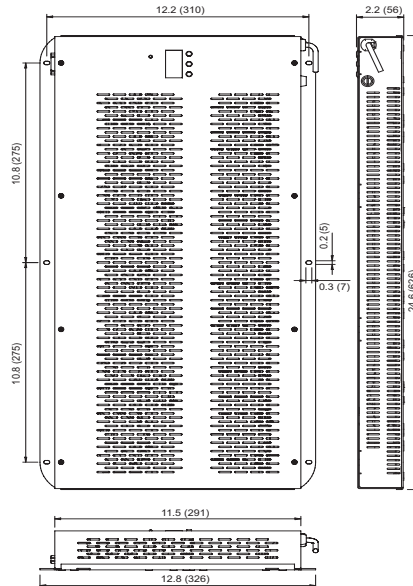

How To Order							
	GROUP	VARIANT	SIZE	COLOUR	OPTIC	FINISH	OPTIONS
ARC	1	2	3	4	5	6	7
	POW	IND	360	RGBW - Red, Green, Blue, White SW - Smart White		S - Silver B - Black W - White C - Custom	DMX - DMX DLI - Dali ART -Artnet
Example	ARCPower 360 CUSTOM ARTNET						
ARC	POW	IND	360	RGBW		C	ART

www.anolis.eu | www.anolislighting.com