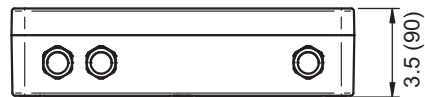

ArcPower 24MC (24V) tm

Client: _____

Project: _____

Specifier: _____

Type: _____ Qty: _____

FEATURES:

- Input Voltage: 100-277V AC 50-60Hz
- Power consumption:
 - 75W (Full Power)
 - 35W (Eco Power)
- Max Load Per Zone: 1 x ArcSource Submersible
- Control: DMX 512, USITT
- Housing: Plastic Enclosure
- Max Cable Length:
 - 100m (Eco)
 - 50m (Full)
- Fixing Method: 4 Mounting Holes
- IP Rating: IP66
- Operating Ambient Temp: +40°C [+104°F]
- Certification: ETL / cETL, CE, RoHS
- 5 Year Warranty

www.anolis.eu | www.anolislighting.com

Product Specification:

Electrical	Input Voltage		100-277V AC 50/60 Hz
	Power Consumption		75W (Full Power) 35W (Eco Power) +/- 10%
	Max Output Current		700mA (Full Power) 350mA (Eco Power)
	OutPut Voltage		24V DC
Control	Interface Protocol		USITT DMX512
	Operation Modes		TBC
	Display		4 - Digit LED, 4 Buttons
Physical	Width x Height x Depth (Enclosure)	Inches	10.24 x 7.36 x 3.54
		mm	260 x 187 x 90
	Weight	lbs	6.4
		kg	2.9
	Number of Led Output Zones		1
	Maximum Load Per Zone		RGBW
	Max Cable Length		50m (Full Power)
			100m (Eco Power)
	Built in Programs		TBC
	Editable Programs		TBC
	Input connection		Connection Blocks
	DMX Connection		
	LED Output Connection		
	Fixing Method		4 Fixing Holes
	IP Rating		IP66
	IK Rating		IK10
Cooling System		Convection	
Operating Ambient Temperature		-20°C / +40°C (-4°F / +104°F)	
Certification	Listings		ETL / cETL, CE, RoHS (Pending)