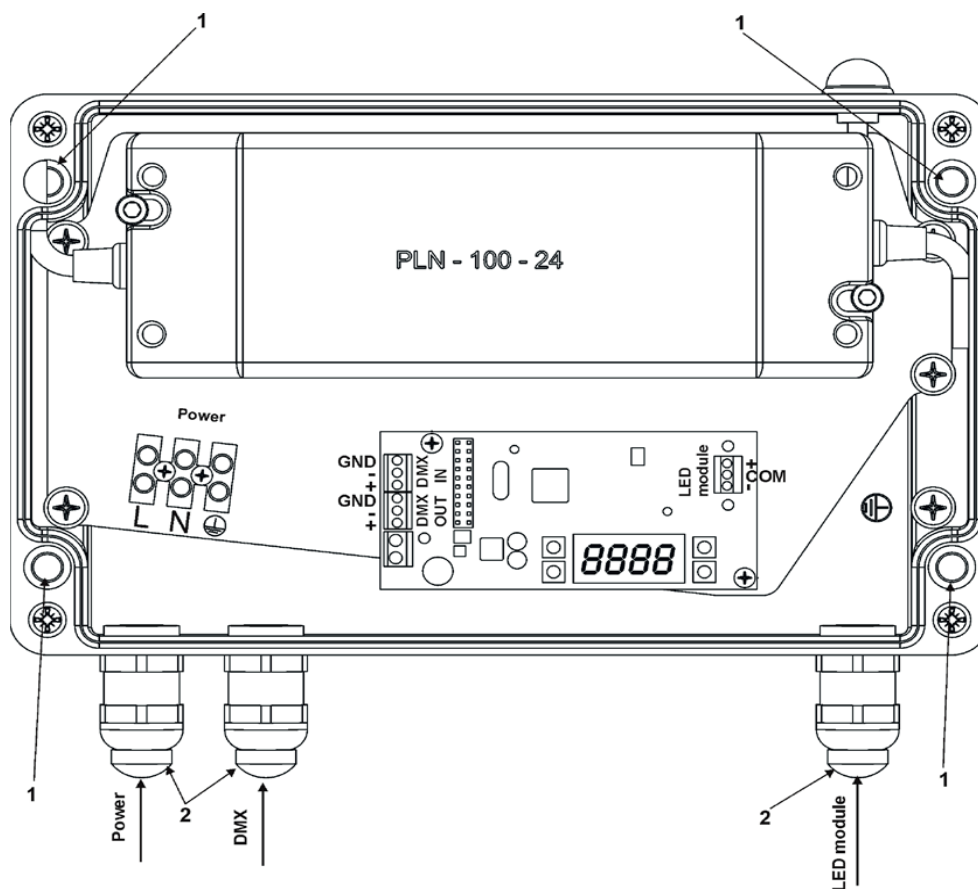

Connection Scheme:

ROBE lighting s.r.o, Palackeho 416 757 01 Valasske Mezirici, Czech Republic. Tel: +420 571 751 500 - Fax: +420 571 751 515 - E-mail: info@anolis.eu
UK: Anolis UK, 3 Spinney View, Stone Circle Road, Round Spinney Ind Est, NN3 8RF, Northampton, United Kingdom. Tel: +44 1604 741000 - Fax: +44 1604 741041 - E-mail: info@anolis.co.uk
USA: Anolis Lighting, 12349 SW 53rd Street, Suite 202, Cooper City, Florida 33330, U.S.A. Tel: +1 844 426 6547 - +1-844-4 ANOLIS - Fax: [954] 680-1910 - E-mail: info@anolislighting.com
AUS: Anolis Australia, 28 Expo Court, Ashmore, 4215, Queensland, Australia. Tel: +61 7 5509 4633 - Fax: +61 7 5509 4677 - E-mail: info@anolis.com.au
AUS: Anolis Australia, 5 Phillip Court, Port Melbourne, 3207, Victoria, Australia. Tel: +61 7 5509 4633 - Fax: +61 7 5509 4677 - E-mail: info@anolis.com.au
Asia and Pacific: Anolis Asia and Pacific, 12 New Ind Road, #02-05 Morningstar Centre, S-536202, Singapore. Tel: +65 6280 8558 - Fax: +65 6280 2896 - E-mail: asiapacific@anolis.eu
Middle East: Anolis Middle East, Office Nbr 507 5th Floor, Al Asmawi Building DIP 1, Dubai, UAE. Po Box: 391 898 - Tel: +971 4 885 3223 - E-mail: middleeast@anolis.eu
Russia and CIS: Taganskaya str. 26-1-72, 109004 Moscow, Russia. Tel: +7 495 504 9569 - E-mail: russia@anolis.eu
Central and South America: Galicia 1198 ap 303, 1100, Montevideo, Uruguay. Tel: +5982 900 67 47 - E-mail: Latam@anolis.eu

www.anolis.eu | www.anolislighting.com