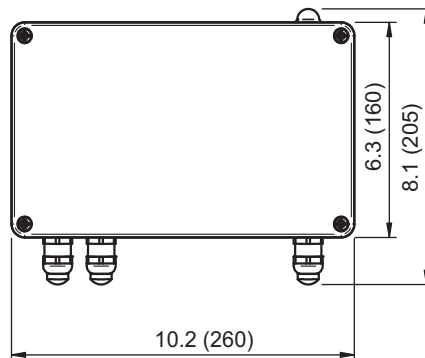

ArcPower 24MC (24V) tm

Client: _____

Project: _____

Specifier: _____

Type: _____ Qty: _____

FEATURES:

- Input Voltage: 100-277V AC 50-60Hz
- Power consumption:
 - 75W (Full Power)
 - 35W (Eco Power)
- Max Load Per Zone: 1 x ArcSource Submersible
- Control: DMX 512, USITT
- Housing: Plastic Enclosure
- Max Cable Length:
 - 100m (Eco)
 - 50m (Full)
- Fixing Method: 4 Mounting Holes
- IP Rating: IP66
- Operating Ambient Temp: +40°C [+104°F]
- Certification: ETL / cETL, CE, RoHS
- 5 Year Warranty

www.anolis.eu | www.anolislighting.com

Product Specification:

Electrical	Input Voltage		100-277V AC 50/60 Hz
	Power Consumption		75W (Full Power) 35W (Eco Power) +/- 10%
	Max Output Current		700mA (Full Power) 350mA (Eco Power)
	OutPut Voltage		24V DC
Control	Interface Protocol		USITT DMX512
	Operation Modes		TBC
	Display		4 - Digit LED, 4 Buttons
Physical	Width x Height x Depth (Enclosure)	Inches	10.24 x 7.36 x 3.54
		mm	260 x 187 x 90
	Weight	lbs	6.4
		kg	2.9
	Number of Led Output Zones		1
	Maximum Load Per Zone		RGBW
	Max Cable Length		50m (Full Power)
			100m (Eco Power)
	Built in Programs		TBC
	Editable Programs		TBC
	Input connection		Connection Blocks
	DMX Connection		
	LED Output Connection		
	Fixing Method		4 Fixing Holes
	IP Rating		IP66
	IK Rating		IK10
Cooling System		Convection	
Operating Ambient Temperature		-20°C / +40°C (-4°F / +104°F)	
Certification	Listings		ETL / cETL, CE, RoHS (Pending)