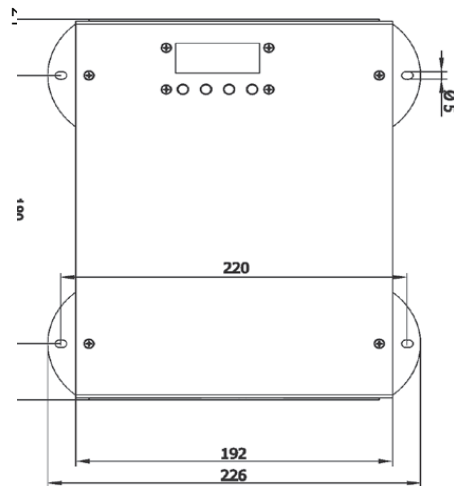

ArcPower 16x6 tm

Client: _____

Project: _____

Specifier: _____

Type: _____ Qty: _____

FEATURES:

- Input Voltage: 100-240V AC 50-60Hz
- Power consumption: 120W
- Max Load Per Zone:
 - 6 x 1W LED's (RGB)
 - 8 x 1W LED's (RGBW)
 - 2 LED's RGBW (MC)
- Control: DMX 512, USITT
- Housing: Steel Plate
- Max Cable Length: 20m (80m Max Cable Length)
- Fixing Method: 4 x Fixing holes
- IP Rating: IP2X
- Operating Ambient Temp: +40°C [+104°F]
- Certification: ETL / cETL, CE, RoHS
- 5 Year Warranty

How To Order	GROUP	VARIANT	SIZE	COLOUR	OPTIC	FINISH	OPTIONS
ARC	1	2	3	4	5	6	7
	POW	IND	166	RGBW - Red, Green, Blue, White		S - Silver B - Black W - White C - Custom	DMX - DMX DLI - Dali ART -Artnet
Example	ARCPower INDOOR 16x6 BLACK DMX						
ARC	POW	IND	166	RGBW		B	DMX

www.anolis.eu | www.anolislighting.com

Product Specification:

Electrical	Input Voltage		100-240V AC 50/60 Hz
	Power Consumption		120W (+/- 10%)
	Max Output Current		350mA Per Colour
Control	Interface Protocol		USITT, DMX512
	Operation Modes		DMX, Stand-Alone
	Display		4 Digit LED
Physical	Width x Height x Depth	Inches	10.1 x 4.5 x 8.9
		mm	256 x 63, 226
	Weight	lbs	4.41
		kg	2
	Number of Led Output Zones	RGB Mode	16
		RGBW Mode	12
	Maximum Load Per Zone	RGB	6 x 1W LED's
		RGBW	8 x 1W LED's
		RGBW (MC)	2 x MC LED's
	Total Load	RGB	16 x 6 x 1W LED's
		RGBW	12 x 8 x 1W LED's
		RGBW (MC)	12 x 2 x MC LED's
	DMX Channels		3, 5, 48, 50, 4, 6, 48, 50
	DMX Modes		8
	Built In Programs		N/A
	Editable Programs		2 (Upto 64 Steps Each)
	Max Cable Length		20m Per Zone (80m Total Cable Length Max)
	LED Output Connection		RJ45
	DMX Connection		RJ45
	RS232 Connection		N/A
Fixing Method		4 Mounting Holes	
IP Rating		IP2X	
IK Rating		N/A	
Cooling System		Convection	
Operating Temperature Range		-10°C / +40°C (14°F / +104°F)	
Certification	Listings		ETL / cETL, CE, RoHS