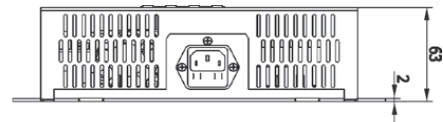

ArcPower 16x6 tm

Client: _____

Project: _____

Specifier: _____

Type: _____ Qty: _____

FEATURES:

- Input Voltage: 100-240V AC 50-60Hz
- Power consumption: 120W
- Max Load Per Zone:
 - 6 x 1W LED's (RGB)
 - 8 x 1W LED's (RGBW)
 - 2 LED's RGBW (MC)
- Control: DMX 512, USITT
- Housing: Steel Plate
- Max Cable Length: 20m (80m Max Cable Length)
- Fixing Method: 4 x Fixing holes
- IP Rating: IP2X
- Operating Ambient Temp: +40°C [+104°F]
- Certification: ETL / cETL, CE, RoHS
- 5 Year Warranty

www.anolis.eu | www.anolislighting.com

Product Specification:

Electrical	Input Voltage		100-240V AC 50/60 Hz
	Power Consumption		120W (+/- 10%)
	Max Output Current		350mA Per Colour
Control	Interface Protocol		USITT, DMX512
	Operation Modes		DMX, Stand-Alone
	Display		4 Digit LED
Physical	Width x Height x Depth	Inches	10.1 x 4.5 x 8.9
		mm	256 x 63, 226
	Weight	lbs	4.41
		kg	2
	Number of Led Output Zones	RGB Mode	16
		RGBW Mode	12
	Maximum Load Per Zone	RGB	6 x 1W LED's
		RGBW	8 x 1W LED's
		RGBW (MC)	2 x MC LED's
	Total Load	RGB	16 x 6 x 1W LED's
		RGBW	12 x 8 x 1W LED's
		RGBW (MC)	12 x 2 x MC LED's
	DMX Channels		3, 5, 48, 50, 4, 6, 48, 50
	DMX Modes		8
	Built In Programs		N/A
	Editable Programs		2 (Upto 64 Steps Each)
	Max Cable Length		20m Per Zone (80m Total Cable Length Max)
	LED Output Connection		RJ45
	DMX Connection		RJ45
	RS232 Connection		N/A
Fixing Method		4 Mounting Holes	
IP Rating		IP2X	
IK Rating		N/A	
Cooling System		Convection	
Operating Temperature Range		-10°C / +40°C (14°F / +104°F)	
Certification	Listings		ETL / cETL, CE, RoHS