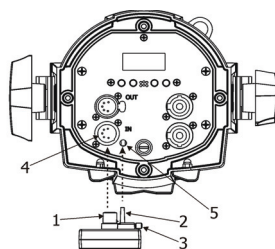

1. Disconnect the fixture from mains.

2. Screw the accessory frame adaptor (1) on the ArcPar 100 housing with the four screws M4x8 (2) and unlock the spring lock (3) via pushing this spring lock as show red arrows on the picture.

3. Insert the gel frame (4) into the bottom slots of the accessory frame adaptor (1).  
4. Insert the barndoors (5) into the top slots of the accessory frame adaptor (1).

Robe Wireless CRMX-LB100

1 - 5-pin XLR (female)  
2 - Locating pin  
3 - Lock