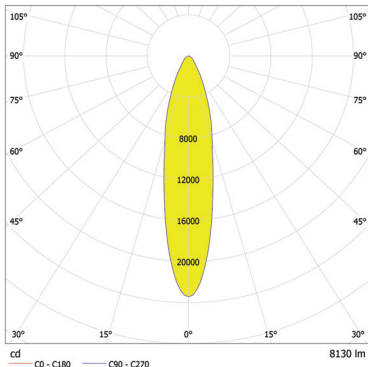

Photometric Data:

For foot Candles divide lux by 10.7

ArcPar SB1 23°

ArcPar SB1 °

Total Luminous Flux: 8127lm

Total Luminous Flux:

ROBE lighting s.r.o, Palackeho 416 757 01 Valasske Mezirici, Czech Republic. Tel: +420 571 751 500 - Fax: +420 571 751 515 - E-mail: info@anolis.eu
UK: Anolis UK, 3 Spinney View, Stone Circle Road, Round Spinney Ind Est, NN3 8RF, Northampton, United Kingdom. Tel: +44 1604 741000 - Fax: +44 1604 741041 - E-mail: info@anolis.co.uk
USA: Anolis Lighting, 12349 SW 53rd Street, Suite 202, Cooper City, Florida 33330, U.S.A. Tel: +1 844 426 6547 - +1-844-4 ANOLIS - Fax: [954] 680-1910 - E-mail: info@anolislighting.com
AUS: Anolis Australia, 28 Expo Court, Ashmore, 4215, Queensland, Australia. Tel: +61 7 5509 4633 - Fax: +61 7 5509 4677 - E-mail: info@anolis.com.au
AUS: Anolis Australia, 5 Phillip Court, Port Melbourne, 3207, Victoria, Australia. Tel: +61 7 5509 4633 - Fax: +61 7 5509 4677 - E-mail: info@anolis.com.au
Asia and Pacific: Anolis Asia and Pacific, 12 New Ind Road, #02-05 Morningstar Centre, S-536202, Singapore. Tel: +65 6280 8558 - Fax: +65 6280 2896 - E-mail: asiapacific@anolis.eu
Middle East: Anolis Middle East, Office Nbr 507 5th Floor, Al Asmawi Building DIP 1, Dubai, UAE. Po Box: 391 898 - Tel: +971 4 885 3223 - E-mail: middleeast@anolis.eu
Russia and CIS: Taganskaya str. 26-1-72, 109004 Moscow, Russia. Tel: +7 495 504 9569 - E-mail: russia@anolis.eu
Central and South America: Galicia 1198 ap 303, 1100, Montevideo, Uruguay. Tel: +5982 900 67 47 - E-mail: Latam@anolis.eu

www.anolis.eu | www.anolislighting.com