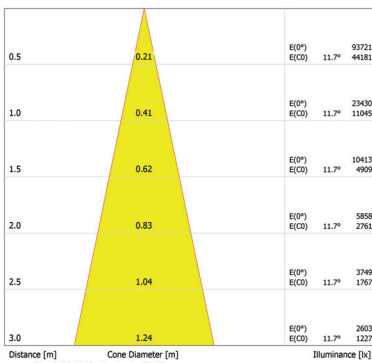

Photometric Data:

For foot Candles divide lux by 10.7

ArcPar SB1 23°

ArcPar SB1 °

Total Luminous Flux: 8127lm

Total Luminous Flux:

ROBE lighting s.r.o, Palackeho 416 757 01 Valasske Mezirici, Czech Republic. Tel: +420 571 751 500 - Fax: +420 571 751 515 - E-mail: info@anolis.eu
UK: Anolis UK, 3 Spinney View, Stone Circle Road, Round Spinney Ind Est, NN3 8RF, Northampton, United Kingdom. Tel: +44 1604 741000 - Fax: +44 1604 741041 - E-mail: info@anolis.co.uk
USA: Anolis Lighting, 12349 SW 53rd Street, Suite 202, Cooper City, Florida 33330, U.S.A. Tel: +1 844 426 6547 - +1-844-4 ANOLIS - Fax: [954] 680-1910 - E-mail: info@anolislighting.com
AUS: Anolis Australia, 28 Expo Court, Ashmore, 4215, Queensland, Australia. Tel: +61 7 5509 4633 - Fax: +61 7 5509 4677 - E-mail: info@anolis.com.au
AUS: Anolis Australia, 5 Phillip Court, Port Melbourne, 3207, Victoria, Australia. Tel: +61 7 5509 4633 - Fax: +61 7 5509 4677 - E-mail: info@anolis.com.au
Asia and Pacific: Anolis Asia and Pacific, 12 New Ind Road, #02-05 Morningstar Centre, S-536202, Singapore. Tel: +65 6280 8558 - Fax: +65 6280 2896 - E-mail: asiapacific@anolis.eu
Middle East: Anolis Middle East, Office Nbr 507 5th Floor, Al Asmawi Building DIP 1, Dubai, UAE. Po Box: 391 898 - Tel: +971 4 885 3223 - E-mail: middleeast@anolis.eu
Russia and CIS: Taganskaya str. 26-1-72, 109004 Moscow, Russia. Tel: +7 495 504 9569 - E-mail: russia@anolis.eu
Central and South America: Galicia 1198 ap 303, 1100, Montevideo, Uruguay. Tel: +5982 900 67 47 - E-mail: Latam@anolis.eu

www.anolis.eu | www.anolislighting.com