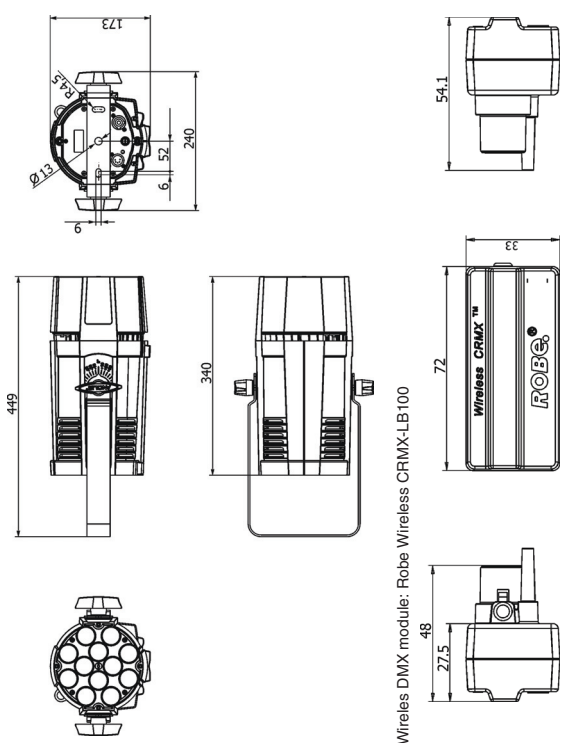

# ArcPar S1 <sup>tm</sup>

Client: \_\_\_\_\_

Project: \_\_\_\_\_

Specifier: \_\_\_\_\_

Type: \_\_\_\_\_ Qty: \_\_\_\_\_

**FEATURES:**

- Input Voltage: 100-230V, 50/60Hz
- Power consumption: 150W @ 230V +/- 5%
- Power Supply: Electronic Auto-Ranging
- Light Source: 140W COB LED
- Delivered Lumen: 7072lm (2700K @ 23°)
- 8127lm (6000K @ 23°)
- CRI: 96 (2700K) and 82 (6000K)
- Projected LED Life: 60,000
- Control: USITT DMX512, RDM
- Wireless: Lumen Radio CRMX Technology
- Housing: Moulded Plastic
- Fixing Method: U-Bracket
- IP Rating: IP2X
- Operating Ambient Temp: Max +80°C (+176°F)
- Certification: ETL / cETL, CE, RoHS
- 2 Year Warranty

How To Order							
	GROUP	VARIANT	SIZE	COLOUR	OPTIC	FINISH	OPTIONS
Arc	1	2	3	4	5	6	7
	PAR	COB	S1	PW	23°	S - Silver	CUS - Custom
					D1	B - Black	
					D2	W - White	
					D3	C - Custom	
					D4		
Diffuser: D1=40°, D2=50°, D3=62°x46°, D4=70°x48°							
Example	ARCPAR COB S1 PW D3 White						
ARC	PAR	COB	S1	PW	D2	W	