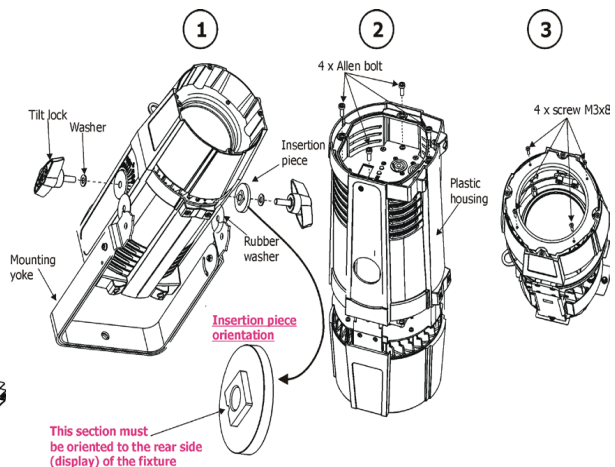

## Connection Scheme:

The max. number of connected fixtures depends on the AC mains power voltage:

12 fixtures at power supply= 230V

10 fixtures at power supply= 208V

6 fixtures at power supply= 120V

Do not overload the supply line and the connecting leads.

1. Disconnect the fixture from mains.

2. Screw the accessory frame adaptor (1) on the ArcPar 100 housing with the four screws M4x8 (2) and unlock the spring lock (3) via pushing this spring lock as show red arrows on the picture.

3. Insert the gel frame (4) into the bottom slots of the accessory frame adaptor (1).  
4. Insert the barndoors (5) into the top slots of the accessory frame adaptor (1).

Robe Wireless CRMX-LB100

1 - 5-pin XLR (female)  
2 - Locating pin  
3 - Lock