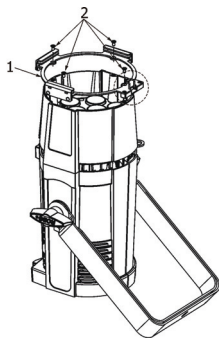

## Connection Scheme:

The max. number of connected fixtures depends on the AC mains power voltage:

12 fixtures at power supply= 230V

10 fixtures at power supply= 208V

6 fixtures at power supply= 120V

Do not overload the supply line and the connecting leads.

1. Disconnect the fixture from mains.

2. Screw the accessory frame adaptor (1) on the ArcPar 100 housing with the four screws M4x8 (2) and unlock the spring lock (3) via pushing this spring lock as show red arrows on the picture.

3. Insert the gel frame (4) into the bottom slots of the accessory frame adaptor (1).  
4. Insert the barndoors (5) into the top slots of the accessory frame adaptor (1).

Robe Wireless CRMX-LB100

1 - 5-pin XLR (female)  
2 - Locating pin  
3 - Lock