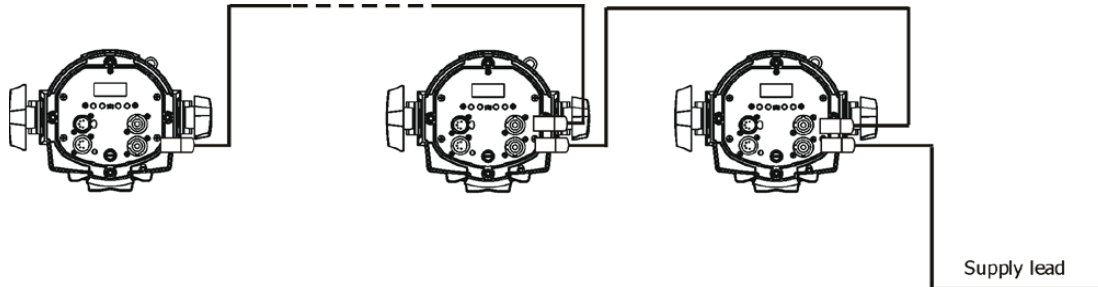

## Connection Scheme:

The max. number of connected fixtures depends on the AC mains power voltage:

12 fixtures at power supply= 230V

10 fixtures at power supply= 208V

6 fixtures at power supply= 120V

Do not overload the supply line and the connecting leads.

1. Disconnect the fixture from mains.

2. Screw the accessory frame adaptor (1) on the ArcPar 100 housing with the four screws M4x8 (2) and unlock the spring lock (3) via pushing this spring lock as show red arrows on the picture.