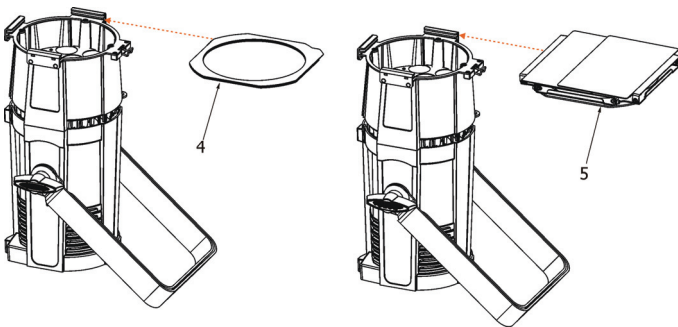

## Connection Scheme:

The max. number of connected fixtures depends on the AC mains power voltage:

12 fixtures at power supply= 230V

10 fixtures at power supply= 208V

6 fixtures at power supply= 120V

Do not overload the supply line and the connecting leads.

1. Disconnect the fixture from mains.

2. Screw the accessory frame adaptor (1) on the ArcPar 100 housing with the four screws M4x8 (2) and unlock the spring lock (3) via pushing this spring lock as show red arrows on the picture.

3. Insert the gel frame (4) into the bottom slots of the accessory frame adaptor (1).  
4. Insert the barndoors (5) into the top slots of the accessory frame adaptor (1).

Robe Wireless CRMX-LB100

1 - 5-pin XLR (female)  
2 - Locating pin  
3 - Lock