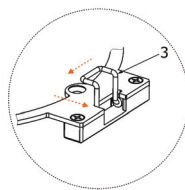

1. Disconnect the fixture from mains.

2. Screw the accessory frame adaptor (1) on the ArcPar 100 housing with the four screws M4x8 (2) and unlock the spring lock (3) via pushing this spring lock as show red arrows on the picture.