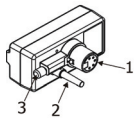

Robe Wireless CRMX-LB100

1 - 5-pin XLR (female)
2 - Locating pin
3 - Lock