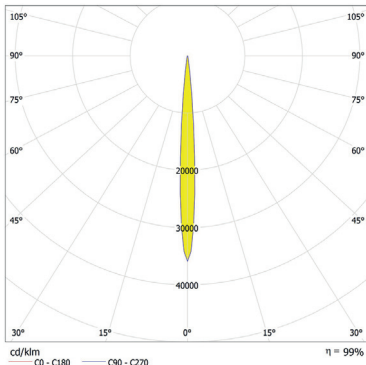

## Product Specification:

Electrical	Input Voltage		100-277V AC 50/60 Hz
	Power Consumption		200W +/- 10%
	In Rush Current		TBC
Optical	Light Source		12 x 15W Multi -Chip LED's
		RGBW	CW - 6300K
		PW	6300K
		SW	2800K - 6300K
	LED Channels		Red / Green / Blue / White, Pure White, Smart White
	Beam Angle		Linear motorized Zoom 8° - 44°
Projected Lumen Maintenance		60,000 hrs ( L70@ 25°C / 77°F)	
Control	Interface Protocol		USITT DMX512 RDM
	Wireless DMX (Optional Accessory)		Lumen Radio CRMX Technology
	Control System		Anolis Lighting Controls or any Third Party DMX512 Controllers
	Power Supply		Integral
	Stand Alone Control		Yes
Physical	Width x Height x Depth	Inches	18.25 x 11.9 x 8.4
		mm	463 x 301 x 212
	Weight	lbs	29.8
		kg	13.5
	Housing		High Pressure Die-Cast Aluminium Body Tempered Glass
	Fixture Cable and Connections		Li9YCHY - 3xAWG16+1 (2xAWG24) + Junction Box
	Fixing Method		Stirrup - Optional Floor Stand
	Adjustability		-50° / +90°
	IP Rating		IP67 (IP66 Junction Box)
	IK Rating		IK10
	Cooling System		Convection
	Operating Ambient Temperature		-20°C / +50°C (-4°F / +122°F )
	Operating Temperature		+70°C @ Ambient +50°C (+158°F / +122°F)
Certification	Listings		ETL / cETL, CE, RoHS

[www.anolis.eu](http://www.anolis.eu) | [www.anolislighting.com](http://www.anolislighting.com)

Photometric Data:

ArcPad Zoom 48MC - 8°

Distance [m]	Cone Diameter [m]	E(0°) [cd]	E(C90) [cd]	E(C270) [cd]	Illuminance [lx]
0.5	0.07	428124	3.9°	218215	
1.0	0.14	107031	3.9°	54554	
1.5	0.20	47569	3.9°	24246	
2.0	0.27	26758	3.9°	13638	
2.5	0.34	17125	3.9°	8729	
3.0	0.41	11892	3.9°	6062	

Total Luminous Flux: 2983lm

ArcPad Zoom 48MC - 26°

Distance [m]	Cone Diameter [m]	E(0°) [cd]	E(C90) [cd]	E(C270) [cd]	Illuminance [lx]
0.5	0.24 0.23	41748	13.6°	19641	
1.0	0.48 0.45	10437	13.6°	4910	
1.5	0.73 0.68	4639	13.6°	2182	
2.0	0.97 0.91	2699	13.6°	1228	
2.5	1.21 1.14	1670	13.6°	786	
3.0	1.45 1.36	1160	13.6°	546	