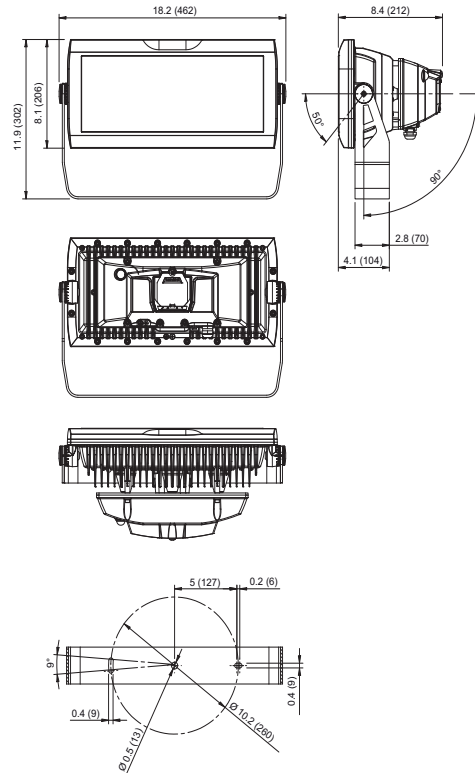

# ArcPad Zoom 48MC <sup>tm</sup>

Client: \_\_\_\_\_

Project: \_\_\_\_\_

Specifier: \_\_\_\_\_

Type: \_\_\_\_\_ Qty: \_\_\_\_\_

**FEATURES:**

- Input Voltage: 100-277VAC 50/60Hz
- Power consumption: 200W
- Light Source: 12 x 15 Multi-Chip LED's
- Delivered Lumen: 2983 8°
- Projected LED Life: 60,000 Hrs
- Control: DMX Controller
- Housing: Cast Aluminium - Glass cover
- Fixing Method: Stirrup
- IP Rating: IP67
- Operating Ambient Temp: -20°C/+50°C [-4°F/+122°F ]
- Certification: ETL / cETL, CE, RoHS
- 5 Year Warranty

How To Order							
	GROUP	VARIANT	SIZE	COLOUR	OPTIC	FINISH	OPTIONS
ARC	1	2	3	4	5	6	7
	PAD	ZOM	48	RGBW - Red, Green, Blue, White SW - Smart White PW - Pure White	0	S - Silver B - Black W - White C - Custom	CUS - Custom MTP - Multiple WSS - Wireless CCL - Custom Cable Length
CCL - Leads to Junction box only from supplies (Power / Data)							
Example	ARCPAD ZOOM 48MC SMARTWHITE WHITE WIRELESS						
ARC	PAD	ZOM	48	SW	0	W	WSS