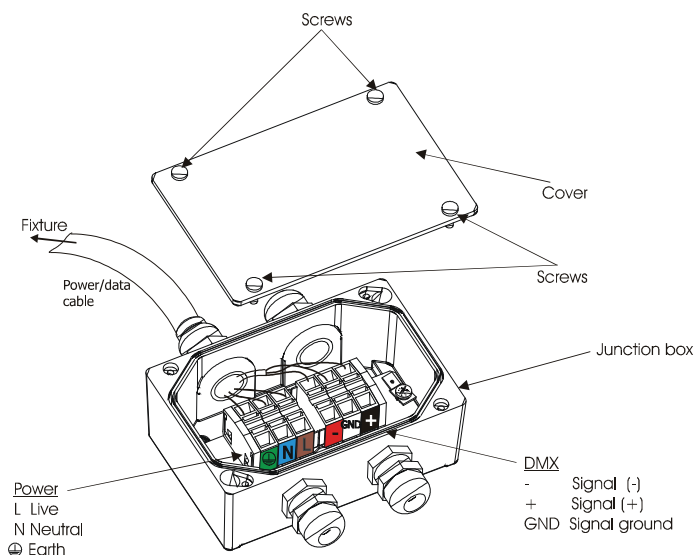

Connection Scheme: