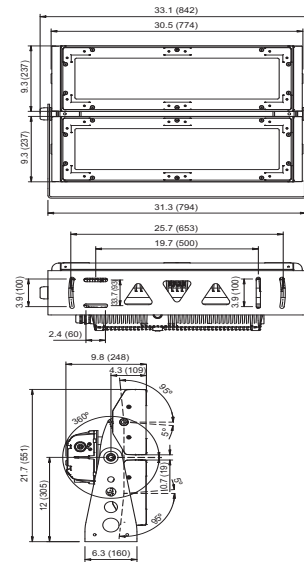

How To Order							
	GROUP	VARIANT	SIZE	COLOUR	OPTIC	FINISH	OPTIONS
ARC	1	2	3	4	5	6	7
	PAD	EXM 277	188	RGBW - Red, Green, Blue, White PW - Pure white SW - Smart White	10° 23° 44° EL°	S - Silver B - Black W - White C - Custom	CUS - Custom MTP - Multiple WSS - Wireless CCL - Custom Cable Length
CCL - Leads to Junction box only from supplies (Power / Data)							
Example	ARCPAD XTREME PURE WHITE 44 SILVER WIRELESS						
ARC	PAD	EXM	188	PW	44	S	WSS

www.anolis.eu | www.anolislighting.com

Product Specification:

Electrical	Input Voltage		100-240V AC 50/60 Hz (Optional 277V)
	Power Consumption		580W +/- 10%
	In Rush Current		46Amp Peak Max @ 1/2 Cycle 264V
Optical	Light Source		188 x High Power LED's
		RGBW	W = WW-3200K or CW-6500K
		PW	3200K, 4300K, 6500K
		SW	3200K - 6500K
	LED Channels		Red / Green / Blue / White, Pure White, Smart White
	Beam Angle		10°, 23°, 44°, 14°x26°
Projected Lumen Maintenance		77,000 hrs (L70@ 25°C / 77°F)	
Control	Interface Protocol		DMX512
	Wireless DMX (Optional Accessory)		Lumen Radio CRMX Technology
	Control System		Anolis Lighting Controls or any Third Party DMX512 Controller
	Power Supply		Integral (Standard) Remote (Optional)
	Stand Alone Control		Yes
Physical	Width x Height x Depth	Inches	33.15 x 21.65 x 10.63
		mm	842 x 550 x 270
	Weight	lbs	125.7
		kg	57
	Housing		High Pressure Die-Cast Aluminium Body Tempered Glass
	Fixture Cable and Connections		Li9YCHY - 3xAWG16+1 (2xAWG24) + Junction Box
	Fixing Method		Stirrup
	Adjustability		+95°/ -5°, Both LED Modules +/-180°
	IP Rating		IP67 (IP66 Junction Box)
	IK Rating		IK**
	Cooling System		Convection
	Operating Ambient Temperature		-20°C / +40°C (-4°F / +104°F)
	Operating Temperature		+85°C @ Ambient +40°C (+185°F @ Ambient +104°F)
Certification	Listings		ETL / cETL, CE, RoHS