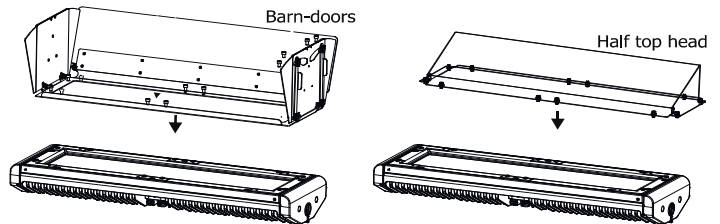

ArcPad Xtreme tm

Client: _____

Project: _____

Specifier: _____

Type: _____ Qty: _____

FEATURES:

- Input Voltage: 100-240VAC 50/60Hz (Optional 277V)
- Power consumption: 580W
- Light Source: 188 x High Power LED's
- Delivered Lumen: 26866lm CW 44°
- Projected LED Life: 77,000 Hrs
- Control: DMX Controller
- Housing: Cast Aluminium - Glass cover
- Fixing Method: StIRRup
- IP Rating: IP67 (IP66 Junction Box)
- Operating Ambient Temp: -20°C/+40°C [-4°F/+104°F]
- Certification: ETL / cETL, CE, RoHS
- 5 Year Warranty

How To Order							
	GROUP	VARIANT	SIZE	COLOUR	OPTIC	FINISH	OPTIONS
ARC	1	2	3	4	5	6	7
	PAD	EXM 277	188	RGBW - Red, Green, Blue, White PW - Pure white SW - Smart White	10° 23° 44° EL°	S - Silver B - Black W - White C - Custom	CUS - Custom MTP - Multiple WSS - Wireless CCL - Custom Cable Length
CCL - Leads to Junction box only from supplies (Power / Data)							
Example	ARCPAD XTREME PURE WHITE 44 SILVER WIRELESS						
ARC	PAD	EXM	188	PW	44	S	WSS