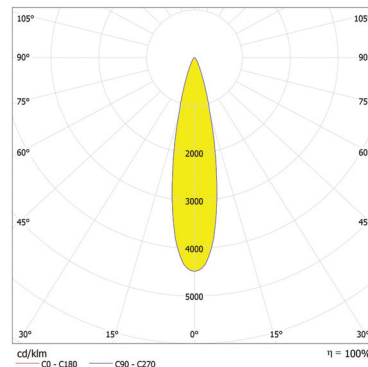

Distance [m] Cone Diameter [m] Illuminance [lx]
 CD - C180 (Half-value Angle: 24.0°)

Total Luminous Flux: 26832lm

For foot Candles divide lux by 10.7

ArcPad Xtreme WW - 44°

Distance [m]	Cone Diameter [m]	E(0°) [cd]	E(CD) [cd]	Illuminance [lx]
0.5	0.40	15735	22.0°	6676
1.0	0.81	3924	22.0°	1669
1.5	1.21	1748	22.0°	742
2.0	1.62	983	22.0°	417
2.5	2.02	629	22.0°	287
3.0	2.42	437	22.0°	185

Distance [m] Cone Diameter [m] Illuminance [lx]
 CD - C180 (Half-value Angle: 44.0°)

Total Luminous Flux: 26418lm

Photometric Data:

ArcPad Xtreme RGBCW - 10°

Distance [m]	Cone Diameter [m]	E(0°) [E(C0)]	E(5.1°) [E(C270)]	Illuminance [lx]
0.5	0.09	97141	48667	
1.0	0.18	24285	12127	
1.5	0.27	10793	5430	
2.0	0.36	6071	3054	
2.5	0.45	3886	1955	
3.0	0.54	2698	1357	

Distance [m] Cone Diameter [m] Illuminance [lx]
C0 - C180 (Half-value Angle: 10.2°)

Total Luminous Flux: 16108lm

ArcPad Xtreme RGBCW - 23°

Distance [m]	Cone Diameter [m]	E(0°) [E(C0)]	E(11.5°) [E(C270)]	Illuminance [lx]
0.5	0.20	25710	12140	
1.0	0.41	6428	3035	
1.5	0.61	2857	1349	
2.0	0.81	1607	759	
2.5	1.02	1028	486	
3.0	1.22	714	337	

Distance [m] Cone Diameter [m] Illuminance [lx]
C0 - C180 (Half-value Angle: 44.0°)

Total Luminous Flux: 15238lm

ArcPad Xtreme RGBCW - 38°x13°

Distance [m]	Cone Diameter [m]	E(0°) [E(C0)]	E(13.2°) [E(C90)]	E(7.1°) [E(C270)]	Illuminance [lx]
0.5	0.23	39258	18188	19189	
1.0	0.47	9814	4530	4797	
1.5	0.70	4362	2013	2132	
2.0	0.94	2454	1132	1199	
2.5	1.17	1570	725	766	
3.0	1.41	1090	503	533	