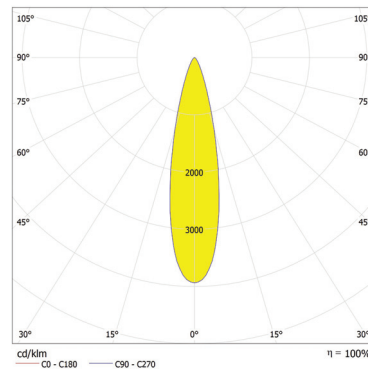

www.anolis.eu | www.anolislighting.com

Photometric Data:

ArcPad Xtreme WW - 10°

Distance [m]	Cone Diameter [m]	E(0°) [cd]	E(CD) [cd]	Illuminance [lx]
0.5	0.11	117063	6.3°	57745
1.0	0.22	29266	6.3°	14496
1.5	0.33	13007	6.3°	6416
2.0	0.44	7316	6.3°	3609
2.5	0.55	4683	6.3°	2310
3.0	0.66	3252	6.3°	1604

Distance [m] Cone Diameter [m] Illuminance [lx]
 CD - C180 (Half-value Angle: 12.6°)

Total Luminous Flux: 29354lm

ArcPad Xtreme WW - 23°

Distance [m]	Cone Diameter [m]	E(0°) [cd]	E(CD) [cd]	Illuminance [lx]
0.5	0.21	39247	12.0°	18578
1.0	0.43	9812	12.0°	4644
1.5	0.64	4361	12.0°	2064
2.0	0.85	2453	12.0°	1161
2.5	1.06	1570	12.0°	743
3.0	1.28	1090	12.0°	516

Distance [m] Cone Diameter [m] Illuminance [lx]
 CD - C180 (Half-value Angle: 44.0°)

Total Luminous Flux: 26418lm

Photometric Data:

ArcPad Xtreme RGBCW - 10°

Distance [m]	Cone Diameter [m]	E(0°) [E(C0)]	E(5.1°) [E(C270)]	Illuminance [lx]
0.5	0.09	97141	48667	
1.0	0.18	24285	12127	
1.5	0.27	10793	5430	
2.0	0.36	6071	3054	
2.5	0.45	3886	1955	
3.0	0.54	2698	1357	