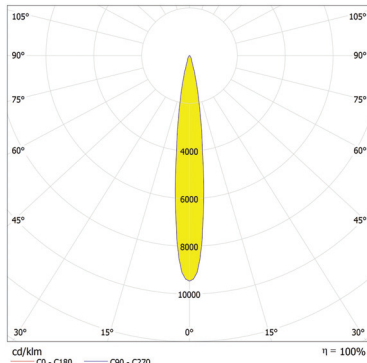

Distance [m] Cone Diameter [m] Illuminance [lx]
C0 - C180 (Half-value Angle: 23.0°)

Total Luminous Flux: 15434lm

For foot Candles divide lux by 10.7

ArcPad Xtreme RGBCW - 44°

Distance [m]	Cone Diameter [m]	E(0°) [E(C0)]	E(22.0°) [E(C270)]	Illuminance [lx]
0.5	0.40	9076	3851	
1.0	0.81	2269	963	
1.5	1.21	1008	428	
2.0	1.62	567	241	
2.5	2.02	363	154	
3.0	2.42	252	107	

Distance [m] Cone Diameter [m] Illuminance [lx]
C0 - C180 (Half-value Angle: 44.0°)

Total Luminous Flux: 15238lm

ArcPad Xtreme RGBCW - 38°x13°

Distance [m]	Cone Diameter [m]	E(0°) [E(C0)]	E(13.2°) [E(C90)]	E(7.1°) [E(C270)]	Illuminance [lx]
0.5	0.23	39258	18188	19189	
1.0	0.47	9814	4530	4797	
1.5	0.70	4362	2013	2132	
2.0	0.94	2454	1132	1199	
2.5	1.17	1570	725	766	
3.0	1.41	1090	503	533	

www.anolis.eu | www.anolislighting.com

Photometric Data:

ArcPad Xtreme CW - 14°

Distance [m]	Cone Diameter [m]	E(0°)	E(C90)	E(CD)	Illuminance [lx]
0.5	0.12	1349390	6.9°	669980	
1.0	0.24	337348	6.9°	167495	
1.5	0.36	149932	6.9°	74442	
2.0	0.48	84327	6.9°	41874	
2.5	0.61	53976	6.9°	26799	
3.0	0.73	37483	6.9°	18611	

Total Luminous Flux: 35674lm

ArcPad Xtreme CW - 24°

Distance [m]	Cone Diameter [m]	E(0°)	E(C90)	E(CD)	Illuminance [lx]
0.5	0.21	482672	12.0°	227369	
1.0	0.43	120668	12.0°	56862	
1.5	0.64	53630	12.0°	25263	
2.0	0.85	30167	12.0°	14211	
2.5	1.06	19307	12.0°	9095	
3.0	1.28	13408	12.0°	6316	