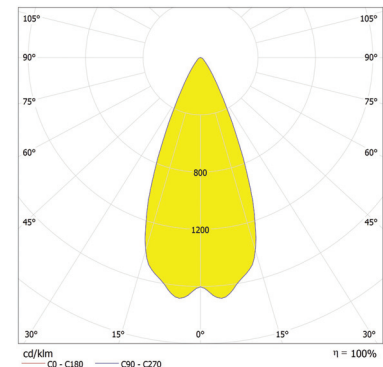

Distance [m] Cone Diameter [m] Illuminance [lx]
 CD - C180 (Half-value Angle: 44.0°)

Total Luminous Flux: 26418lm

Photometric Data:

ArcPad Xtreme RGBCW - 10°

Distance [m]	Cone Diameter [m]	E(0°) [E(C0)]	E(5.1°) [E(C270)]	Illuminance [lx]
0.5	0.09	97141	48667	
1.0	0.18	24285	12127	
1.5	0.27	10793	5430	
2.0	0.36	6071	3054	
2.5	0.45	3886	1955	
3.0	0.54	2698	1357	

Distance [m] Cone Diameter [m] Illuminance [lx]
C0 - C180 (Half-value Angle: 10.2°)

Total Luminous Flux: 16108lm

ArcPad Xtreme RGBCW - 23°

Distance [m]	Cone Diameter [m]	E(0°) [E(C0)]	E(11.5°) [E(C270)]	Illuminance [lx]
0.5	0.20	25710	12140	
1.0	0.41	6428	3035	
1.5	0.61	2857	1349	
2.0	0.81	1607	759	
2.5	1.02	1028	486	
3.0	1.22	714	337	

Distance [m] Cone Diameter [m] Illuminance [lx]
C0 - C180 (Half-value Angle: 23.0°)

Total Luminous Flux: 15434lm

For foot Candles divide lux by 10.7

ArcPad Xtreme RGBCW - 44°

Distance [m]	Cone Diameter [m]	E(0°) [E(C0)]	E(22.0°) [E(C270)]	Illuminance [lx]
0.5	0.40	9076	3851	
1.0	0.81	2269	963	
1.5	1.21	1008	428	
2.0	1.62	567	241	
2.5	2.02	363	154	
3.0	2.42	252	107	

Distance [m] Cone Diameter [m] Illuminance [lx]
C0 - C180 (Half-value Angle: 44.0°)

Total Luminous Flux: 15238lm

ArcPad Xtreme RGBCW - 38°x13°

Distance [m]	Cone Diameter [m]	E(0°) [E(C0)]	E(13.2°) [E(C90)]	E(7.1°) [E(C270)]	Illuminance [lx]
0.5	0.23	39258	18188	19189	
1.0	0.47	9814	4530	4797	
1.5	0.70	4362	2013	2132	
2.0	0.94	2454	1132	1199	
2.5	1.17	1570	725	766	
3.0	1.41	1090	503	533	