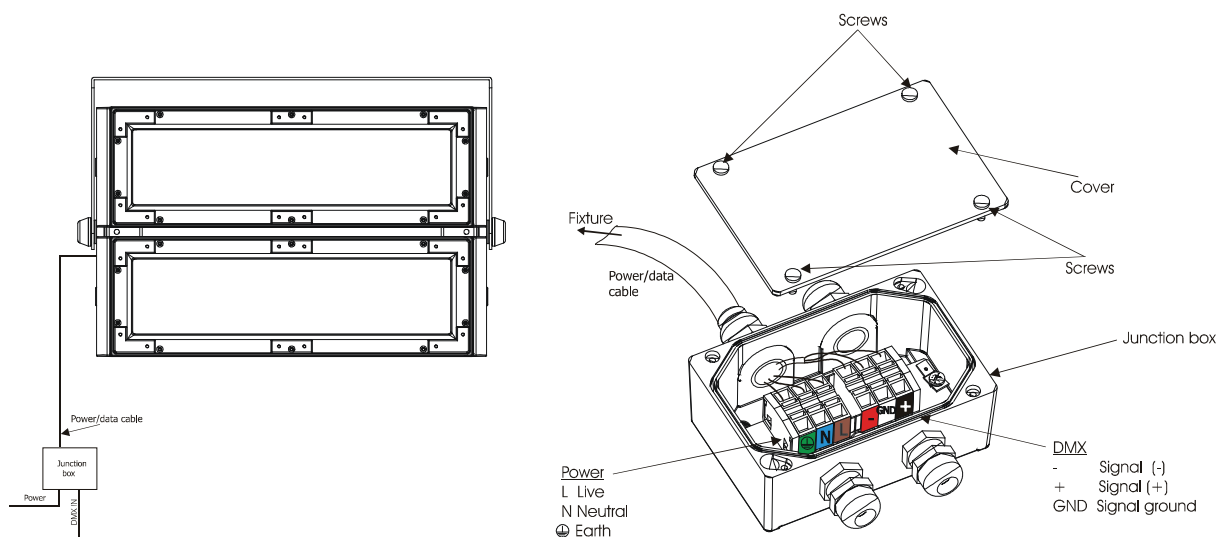

Connection Scheme: