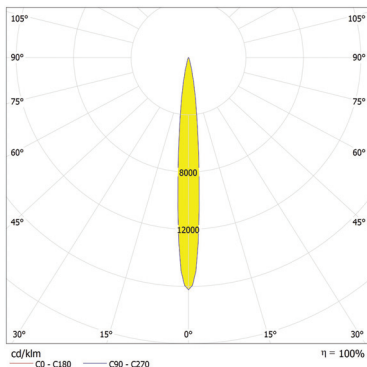

Distance [m] Cone Diameter [m] Illuminance [lx]
 CD - C180 (Half-value Angle: 12.6°)

Total Luminous Flux: 29354lm

ArcPad Xtreme WW - 23°

Distance [m]	Cone Diameter [m]	E(0°) [cd]	E(CD) [cd]	Illuminance [lx]
0.5	0.21	39247	12.0°	18578
1.0	0.43	9812	12.0°	4644
1.5	0.64	4361	12.0°	2064
2.0	0.85	2453	12.0°	1161
2.5	1.06	1570	12.0°	743
3.0	1.28	1090	12.0°	516

Distance [m] Cone Diameter [m] Illuminance [lx]
 CD - C180 (Half-value Angle: 24.0°)

Total Luminous Flux: 26832lm

For foot Candles divide lux by 10.7

ArcPad Xtreme WW - 44°

Distance [m]	Cone Diameter [m]	E(0°) [cd]	E(CD) [cd]	Illuminance [lx]
0.5	0.40	15735	22.0°	6676
1.0	0.81	3924	22.0°	1669
1.5	1.21	1748	22.0°	742
2.0	1.62	983	22.0°	417
2.5	2.02	629	22.0°	287
3.0	2.42	437	22.0°	185

Distance [m] Cone Diameter [m] Illuminance [lx]
 CD - C180 (Half-value Angle: 44.0°)

Total Luminous Flux: 26418lm

Photometric Data:

ArcPad Xtreme RGBCW - 10°

Distance [m]	Cone Diameter [m]	E(0°) [E(C0)]	E(5.1°) [E(C270)]	Illuminance [lx]
0.5	0.09	97141	48667	
1.0	0.18	24285	12127	
1.5	0.27	10793	5430	
2.0	0.36	6071	3054	
2.5	0.45	3886	1955	
3.0	0.54	2698	1357	

Distance [m] Cone Diameter [m] Illuminance [lx]
C0 - C180 (Half-value Angle: 10.2°)

Total Luminous Flux: 16108lm

ArcPad Xtreme RGBCW - 23°

Distance [m]	Cone Diameter [m]	E(0°) [E(C0)]	E(11.5°) [E(C270)]	Illuminance [lx]
0.5	0.20	25710	12140	
1.0	0.41	6428	3035	
1.5	0.61	2857	1349	
2.0	0.81	1607	759	
2.5	1.02	1028	486	
3.0	1.22	714	337	