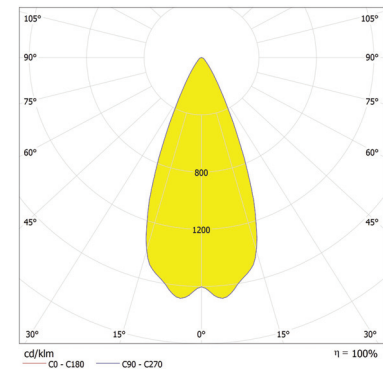

www.anolis.eu | www.anolislighting.com

Photometric Data:

ArcPad Xtreme WW - 10°

Distance [m]	Cone Diameter [m]	E(0°) [cd]	E(CD) [cd]	Illuminance [lx]
0.5	0.11	117063	6.3°	57745
1.0	0.22	29266	6.3°	14496
1.5	0.33	13007	6.3°	6416
2.0	0.44	7316	6.3°	3609
2.5	0.55	4683	6.3°	2310
3.0	0.66	3252	6.3°	1604

Distance [m] Cone Diameter [m] Illuminance [lx]
 CD - C180 (Half-value Angle: 12.6°)

Total Luminous Flux: 29354lm

ArcPad Xtreme WW - 23°

Distance [m]	Cone Diameter [m]	E(0°) [cd]	E(CD) [cd]	Illuminance [lx]
0.5	0.21	39247	12.0°	18578
1.0	0.43	9812	12.0°	4644
1.5	0.64	4361	12.0°	2064
2.0	0.85	2453	12.0°	1161
2.5	1.06	1570	12.0°	743
3.0	1.28	1090	12.0°	516

Distance [m] Cone Diameter [m] Illuminance [lx]
 CD - C180 (Half-value Angle: 24.0°)

Total Luminous Flux: 26832lm

For foot Candles divide lux by 10.7

ArcPad Xtreme WW - 44°

Distance [m]	Cone Diameter [m]	E(0°) [cd]	E(CD) [cd]	Illuminance [lx]
0.5	0.40	15735	22.0°	6676
1.0	0.81	3924	22.0°	1669
1.5	1.21	1748	22.0°	742
2.0	1.62	983	22.0°	417
2.5	2.02	629	22.0°	287
3.0	2.42	437	22.0°	185

Distance [m] Cone Diameter [m] Illuminance [lx]
 CD - C180 (Half-value Angle: 44.0°)

Total Luminous Flux: 26418lm

Photometric Data:

ArcPad Xtreme RGBCW - 10°

Distance [m]	Cone Diameter [m]	E(0°) [E(C0)]	E(5.1°) [E(C270)]	Illuminance [lx]
0.5	0.09	97141	48667	
1.0	0.18	24285	12127	
1.5	0.27	10793	5430	
2.0	0.36	6071	3054	
2.5	0.45	3886	1955	
3.0	0.54	2698	1357	