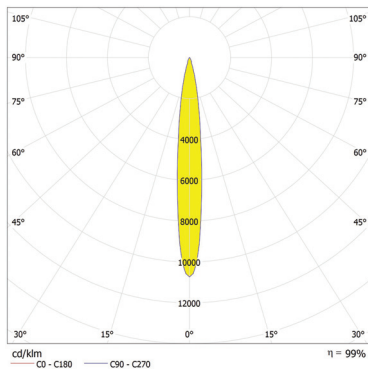

www.anolis.eu | www.anolislighting.com

Product Specification:

Electrical	Input Voltage		100-240V AC 50/60 Hz (Optional 277V)
	Power Consumption		580W +/- 10%
	In Rush Current		46Amp Peak Max @ 1/2 Cycle 264V
Optical	Light Source		188 x High Power LED's
		RGBW	W = WW-3200K or CW-6500K
		PW	3200K, 4300K, 6500K
		SW	3200K - 6500K
	LED Channels		Red / Green / Blue / White, Pure White, Smart White
	Beam Angle		10°, 23°, 44°, 14°x26°
Projected Lumen Maintenance		77,000 hrs (L70@ 25°C / 77°F)	
Control	Interface Protocol		DMX512
	Wireless DMX (Optional Accessory)		Lumen Radio CRMX Technology
	Control System		Anolis Lighting Controls or any Third Party DMX512 Controller
	Power Supply		Integral (Standard) Remote (Optional)
	Stand Alone Control		Yes
Physical	Width x Height x Depth	Inches	33.15 x 21.65 x 10.63
		mm	842 x 550 x 270
	Weight	lbs	125.7
		kg	57
	Housing		High Pressure Die-Cast Aluminium Body Tempered Glass
	Fixture Cable and Connections		Li9YCHY - 3xAWG16+1 (2xAWG24) + Junction Box
	Fixing Method		Stirrup
	Adjustability		+95°/ -5°, Both LED Modules +/-180°
	IP Rating		IP67 (IP66 Junction Box)
	IK Rating		IK**
	Cooling System		Convection
	Operating Ambient Temperature		-20°C / +40°C (-4°F / +104°F)
	Operating Temperature		+85°C @ Ambient +40°C (+185°F @ Ambient +104°F)
Certification	Listings		ETL / cETL, CE, RoHS

www.anolis.eu | www.anolislighting.com

Photometric Data:

ArcPad Xtreme WW - 10°

Distance [m]	Cone Diameter [m]	E(0°) [cd]	E(CD) [cd]	Illuminance [lx]
0.5	0.11	117063	6.3°	57745
1.0	0.22	29266	6.3°	14496
1.5	0.33	13007	6.3°	6416
2.0	0.44	7316	6.3°	3609
2.5	0.55	4683	6.3°	2310
3.0	0.66	3252	6.3°	1604

Distance [m] Cone Diameter [m] Illuminance [lx]
 CD - C180 (Half-value Angle: 12.6°)

Total Luminous Flux: 29354lm

ArcPad Xtreme WW - 23°

Distance [m]	Cone Diameter [m]	E(0°) [cd]	E(CD) [cd]	Illuminance [lx]
0.5	0.21	39247	12.0°	18578
1.0	0.43	9812	12.0°	4644
1.5	0.64	4361	12.0°	2064
2.0	0.85	2453	12.0°	1161
2.5	1.06	1570	12.0°	743
3.0	1.28	1090	12.0°	516