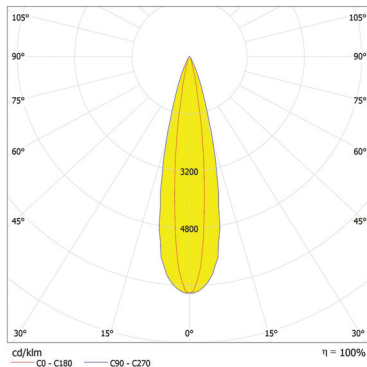

Distance [m] Cone Diameter [m] Illuminance [lx]
 CD - C180 (Half-value Angle: 44.0°)

Total Luminous Flux: 26418lm

Photometric Data:

ArcPad Xtreme RGBCW - 10°

Distance [m]	Cone Diameter [m]	E(0°) [E(C0)]	E(5.1°) [E(C270)]	Illuminance [lx]
0.5	0.09	97141	48667	
1.0	0.18	24285	12127	
1.5	0.27	10793	5430	
2.0	0.36	6071	3054	
2.5	0.45	3886	1955	
3.0	0.54	2698	1357	

Distance [m] Cone Diameter [m] Illuminance [lx]
C0 - C180 (Half-value Angle: 10.2°)

Total Luminous Flux: 16108lm

ArcPad Xtreme RGBCW - 23°

Distance [m]	Cone Diameter [m]	E(0°) [E(C0)]	E(11.5°) [E(C270)]	Illuminance [lx]
0.5	0.20	25710	12140	
1.0	0.41	6428	3035	
1.5	0.61	2857	1349	
2.0	0.81	1607	759	
2.5	1.02	1028	486	
3.0	1.22	714	337	

Distance [m] Cone Diameter [m] Illuminance [lx]
C0 - C180 (Half-value Angle: 23.0°)

Total Luminous Flux: 15434lm

For foot Candles divide lux by 10.7

ArcPad Xtreme RGBCW - 44°

Distance [m]	Cone Diameter [m]	E(0°) [E(C0)]	E(22.0°) [E(C270)]	Illuminance [lx]
0.5	0.40	9076	3851	
1.0	0.81	2269	963	
1.5	1.21	1008	428	
2.0	1.62	567	241	
2.5	2.02	363	154	
3.0	2.42	252	107	

Distance [m] Cone Diameter [m] Illuminance [lx]
C0 - C180 (Half-value Angle: 44.0°)

Total Luminous Flux: 15238lm

ArcPad Xtreme RGBCW - 38°x13°

Distance [m]	Cone Diameter [m]	E(0°) [E(C0)]	E(13.2°) [E(C90)]	E(7.1°) [E(C270)]	Illuminance [lx]
0.5	0.23	39258	18188	19189	
1.0	0.47	9814	4530	4797	
1.5	0.70	4362	2013	2132	
2.0	0.94	2454	1132	1199	
2.5	1.17	1570	725	766	
3.0	1.41	1090	503	533	