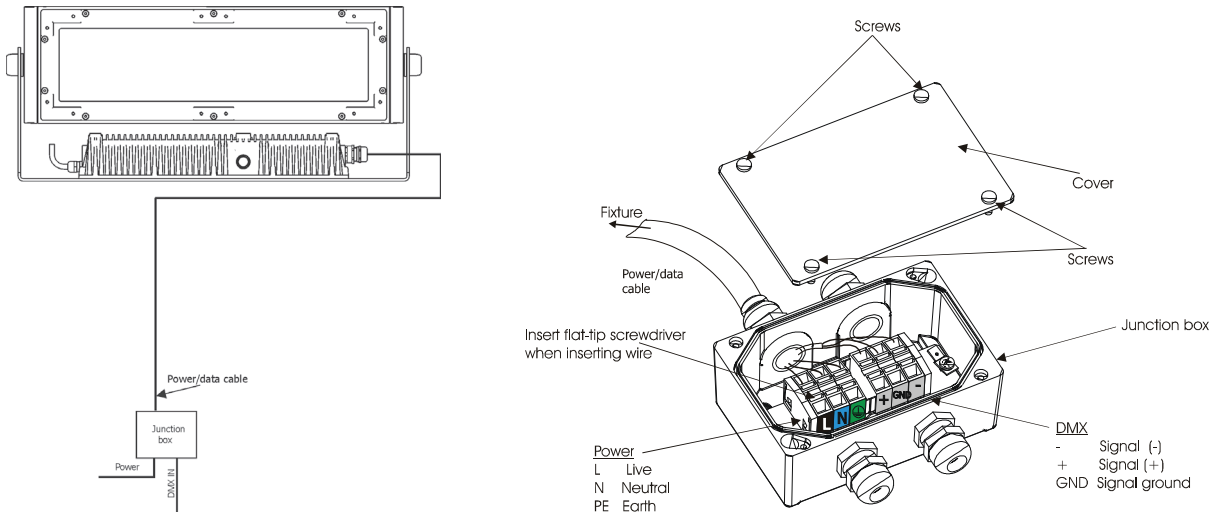

Connection Scheme: