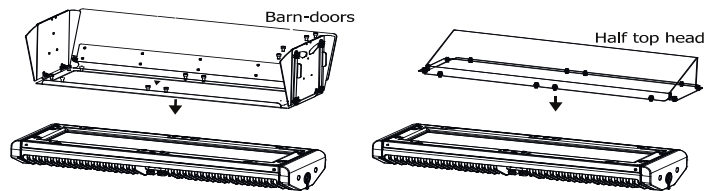

How To Order							
	GROUP	VARIANT	SIZE	COLOUR	OPTIC	FINISH	OPTIONS
ARC	1	2	3	4	5	6	7
	PAD	IGL 277	94	RGBW - Red, Green, Blue, White PW - Pure White SW - Smart White	10° 23° 44° EL°	S - Silver B - Black W - White C - Custom	CUS - Custom MTP - Multiple WSS - Wireless CCL - Custom Cable Length
					CCL - Leads to Junction box only from supplys (Power / Data)		
Example	ARCPAD 94 INTEGRAL PURE WHITE ELLIPTICAL SILVER WIRELESS						
ARC	PAD	IGL	94	PW	EL	S	WSS