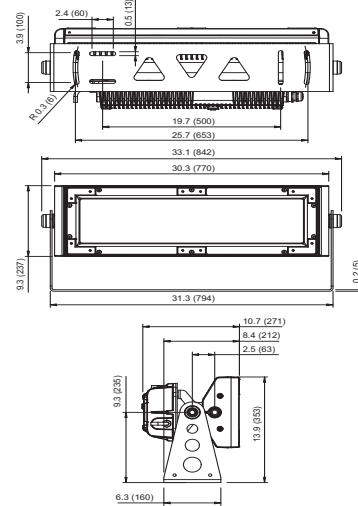

# ArcPad 94 <sup>tm</sup>

Client: \_\_\_\_\_  
 Project: \_\_\_\_\_  
 Specifier: \_\_\_\_\_  
 Type: \_\_\_\_\_ Qty: \_\_\_\_\_

**FEATURES:**

- Input Voltage: 100-240VAC 50/60Hz (Optional 277V)
- Power consumption: 290W
- Light Source: 94 x High Power LED's
- Delivered Lumen: 14677 WW 11°
- Projected LED Life: 77,000 Hrs
- Control: DMX Controller
- Housing: Cast Aluminium - Glass cover
- Fixing Method: Stirrup
- IP Rating: IP67 (IP66 Junction Box)
- Operating Ambient Temp: -20°C/+40°C [-4°F/+104°F ]
- Certification: ETL / cETL, CE, RoHS
- 5 Year Warranty