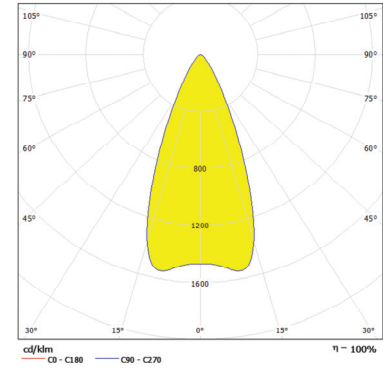

www.anolis.eu | www.anolislighting.com

Photometric Data:

ArcPad 48 Integral WW - 12°

Distance [m]	Cone Diameter [m]	Illuminance [lx]	E(0°)	E(C0)	E(C20)
0.5	0.11	128642	62°	62693	
1.0	0.22	31641	62°	15673	
1.5	0.33	14062	62°	6966	
2.0	0.43	7919	62°	3918	
2.5	0.54	5062	62°	2588	
3.0	0.65	3516	62°	1741	

Distance [m] Cone Diameter [m] Illuminance [lx]
 C0 - C180 (Half-value Angle: 12.4°)

Total Luminous Flux: 2522lm

ArcPad 48 Integral WW - 25°

Distance [m]	Cone Diameter [m]	Illuminance [lx]	E(0°)	E(C0)	E(C20)
0.5	0.22	34242	12.5°	16111	
1.0	0.44	8560	12.5°	4008	
1.5	0.67	3805	12.5°	1790	
2.0	0.89	2340	12.5°	1007	
2.5	1.11	1370	12.5°	694	
3.0	1.33	951	12.5°	448	

Distance [m] Cone Diameter [m] Illuminance [lx]
 C0 - C180 (Half-value Angle: 25.8°)

Total Luminous Flux: 2270lm

For foot Candles divide lux by 10.7

ArcPad 48 Integral WW - 45°

Distance [m]	Cone Diameter [m]	Illuminance [lx]	E(0°)	E(C0)	E(C20)
0.5	0.41	13881	22.4°	5388	
1.0	0.82	3220	22.4°	1247	
1.5	1.24	1431	22.4°	599	
2.0	1.65	865	22.4°	337	
2.5	2.06	515	22.4°	216	
3.0	2.47	358	22.4°	150	

Distance [m] Cone Diameter [m] Illuminance [lx]
 C0 - C180 (Half-value Angle: 44.8°)

Total Luminous Flux: 2190lm

ArcPad 48 Integral WW - 38° x 13°

Distance [m]	Cone Diameter [m]	Illuminance [lx]	E(0°)	E(C90)	E(C0)
0.5	0.34	42007	18.9°	18604	20941
1.0	0.68	16502	18.9°	4601	5235
1.5	1.03	4667	18.9°	2095	2327
2.0	1.37	2625	18.9°	1150	1309
2.5	1.71	1680	18.9°	736	828
3.0	2.05	1167	18.9°	511	582