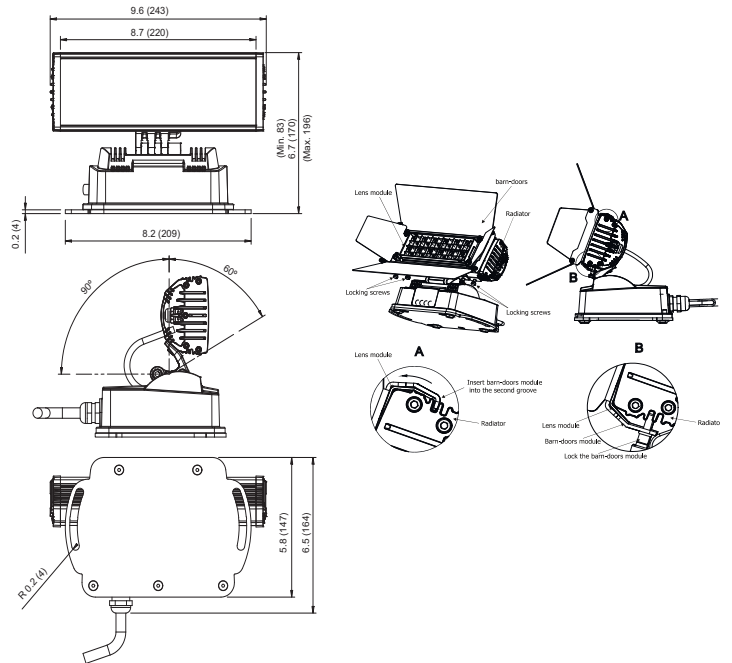

ArcPad 48 Integral tm

Client: _____

Project: _____

Specifier: _____

Type: _____ Qty: _____

FEATURES:

- Input Voltage: 100-240VAC 50/60Hz (Optional 277V)
- Power consumption: 60W
- Light Source: 48 x High Power LED's
- Delivered Lumen: 2652lm 13° Cool white
- Projected LED Life: 60,000 Hrs
- Control: DMX Controller
- Housing: Cast Aluminium - Glass cover
- Fixing Method: Mounting Plate
- IP Rating: IP67
- Operating Ambient Temp: -20°C/+40°C [-4°F/+104°F]
- Certification: ETL / cETL, CE, RoHS
- 5 Year Warranty

www.anolis.eu | www.anolislighting.com

Product Specification:

Electrical	Input Voltage		100-240 VAC, 50/60 Hz (Optional 277V)
	Power Consumption		60W +/- 10%
Optical	Light Source		48 x High Power LED's
		RGBW	W = WW-3000K - CW-6500K
		PW	3000K, 4000K, 6500K
		SW	3000K-6500K
	LED Channels		Red / Green / Blue / White, Pure White, Smart White
Beam Angle		13°, 26°, 45°, 13°x38°	
Projected Lumen Maintenance		60,000 hrs (L70@ 25°C / 77°F)	
Control	Wireless DMX (Optional Accessory)		Lumen Radio CRMX Technology
	Control System		Anolis Lighting Controls or any Third Party DMX512 Controller
	Power Supply		Integral
	Stand Alone Control		Yes
Physical	Width x Height x Depth	Inches	9.6 x 6.82 x 6.78
		mm	243 x 173 x 172
	Weight	lbs	6.62
		kg	3
	Housing		High Pressure Die-Cast Aluminium Body Tempered Glass
	Fixture Cable and Connections		Igus CF9.03.08 - 0.5m Long (1.64ft) - Chogori IP68 Connector
		Integral Version	Li9YCHY - 3xAWG16+1 (2xAWG24) + Junction Box
	Fixing Method		Mounting Plate
	Adjustability		Pan +/-45°, Tilt +60° -90° (*Pan +/-17°, Tilt +60° -90° Integral)
	IP Rating		IP67 (IP66 Junction box)
	IK Rating		IK**
	Cooling System		Convection
	Operating Ambient Temperature		-20°C / +40°C (-4°F / +104°F)
Operating Temperature		+70°C @ Ambient +25°C (+158°F @ Ambient +77°F)	
	Integral Version	+80°C @ Ambient +40°C (+176°F @ Ambient +104°F)	
Certification	Listings		ETL / cETL, CE, RoHS