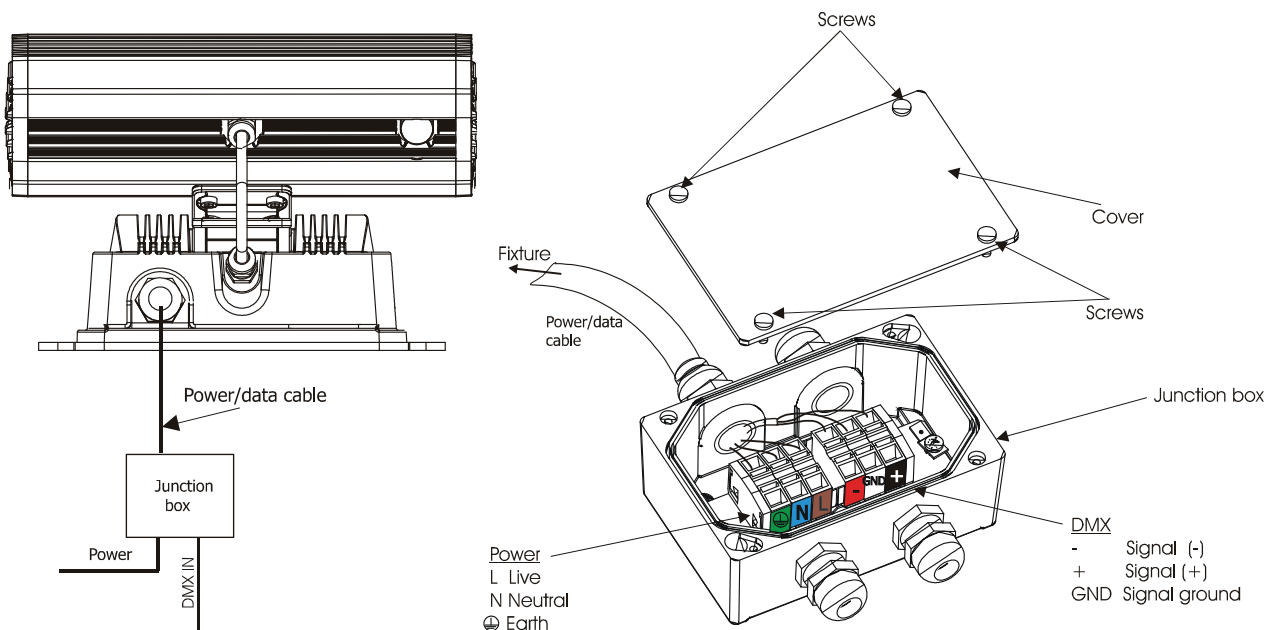

Connection Scheme: