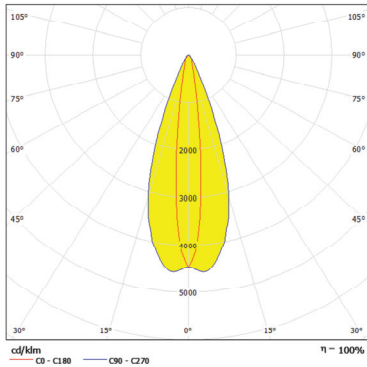

www.anolis.eu | www.anolislighting.com

Photometric Data:

ArcPad 48 Integral WW - 12°

Distance [m]	Cone Diameter [m]	Illuminance [lx]	E(0°)	E(C0)	E(C20)
0.5	0.11	128642	62°	62693	
1.0	0.22	31641	62°	15673	
1.5	0.33	14062	62°	6966	
2.0	0.43	7919	62°	3918	
2.5	0.54	5062	62°	2588	
3.0	0.65	3516	62°	1741	

Distance [m] Cone Diameter [m] Illuminance [lx]
 C0 - C180 (Half-value Angle: 12.4°)

Total Luminous Flux: 2522lm

ArcPad 48 Integral WW - 25°

Distance [m]	Cone Diameter [m]	Illuminance [lx]	E(0°)	E(C0)	E(C20)
0.5	0.22	34242	12.5°	16111	
1.0	0.44	8560	12.5°	4008	
1.5	0.67	3805	12.5°	1790	
2.0	0.89	2340	12.5°	1007	
2.5	1.11	1370	12.5°	694	
3.0	1.33	951	12.5°	448	

Distance [m] Cone Diameter [m] Illuminance [lx]
 C0 - C180 (Half-value Angle: 25.8°)

Total Luminous Flux: 2270lm

For foot Candles divide lux by 10.7

ArcPad 48 Integral WW - 45°

Distance [m]	Cone Diameter [m]	Illuminance [lx]	E(0°)	E(C0)	E(C20)
0.5	0.41	13881	22.4°	5388	
1.0	0.82	3220	22.4°	1247	
1.5	1.24	1431	22.4°	599	
2.0	1.65	865	22.4°	337	
2.5	2.06	515	22.4°	216	
3.0	2.47	358	22.4°	150	

Distance [m] Cone Diameter [m] Illuminance [lx]
 C0 - C180 (Half-value Angle: 44.8°)

Total Luminous Flux: 2190lm

ArcPad 48 Integral WW - 38° x 13°

Distance [m]	Cone Diameter [m]	Illuminance [lx]	E(0°)	E(C90)	E(C0)
0.5	0.34	42007	18.9°	18604	20941
1.0	0.68	16502	18.9°	4601	5235
1.5	1.03	4667	18.9°	2095	2327
2.0	1.37	2625	18.9°	1150	1309
2.5	1.71	1680	18.9°	736	828
3.0	2.05	1167	18.9°	511	582