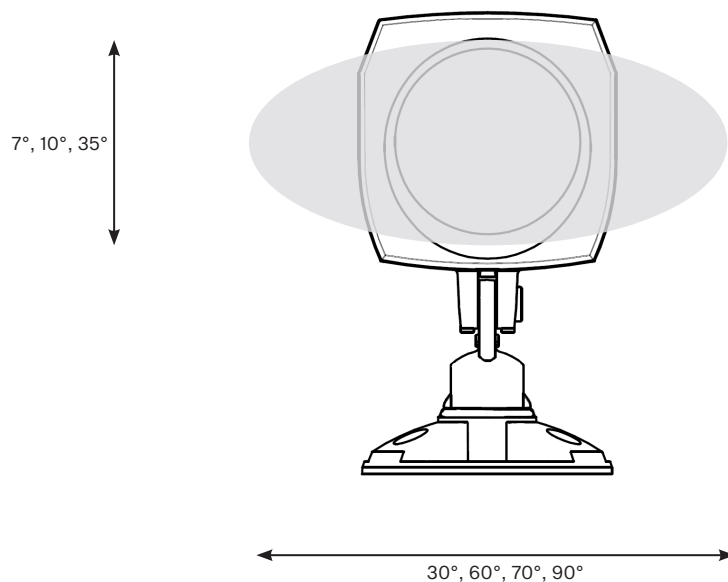

Projected Lumen Maintenance

The projected lumen maintenance is 90,000 hours (L90B10).

Power Consumption

10W energy consumption provides excellent efficiency at low operating costs.

Physical

The durable cast aluminum body with a lens covered by tempered glass provides a stylish, compact lighting solution with IP67 certification. The fixture's physical dimensions are 64 x 145 x 90 mm (2.52 x 5.71 x 3.54 in) and it weighs 0.43 kg (0.95 lbs).

20°

30°

40°

60°

90°

BI-SYMMETRICAL

7°x30°

7°x60°

DIMENSIONS

PHOTOMETRIC OVERVIEW

Lumen Output (lm)

| | RGBCW (W 6500 K) | RGBA | WW (W 3000 K) |
|----------------------|------------------|------|---------------|
| 7° | 305 | 269 | 305 |
| 13° | 305 | 269 | 305 |
| 20° | 301 | 266 | 301 |
| 30° | 300 | 265 | 300 |
| 40° | 299 | 264 | 299 |
| 60° | 298 | 263 | 298 |
| 90° | 291 | 257 | 291 |
| 7° x 30°, 30° x 7° | 293 | 259 | 293 |
| 7° x 60°, 60° x 7° | 289 | 255 | 289 |
| 35° x 70°, 70° x 35° | 292 | 258 | 292 |
| 10° x 90°, 90° x 10° | 272 | 240 | 272 |

BI-SYMMETRICAL BEAM ANGLES

Bi-symmetrical: 7°x30°, 7°x60°, 35°x70°, 10°x90°

Bi-symmetrical: 30°x7°, 60°x7°, 70°x35°, 90°x10°

PHOTOMETRIC DATA

ArcSource Outdoor 4MC RGBCW 7dg

ArcSource Outdoor 4MC RGBCW 13dg