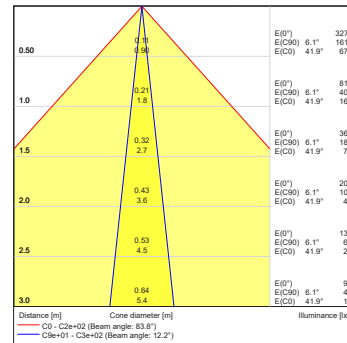

ArcSource Outdoor 4MC RGBCW
90dg x 10dg