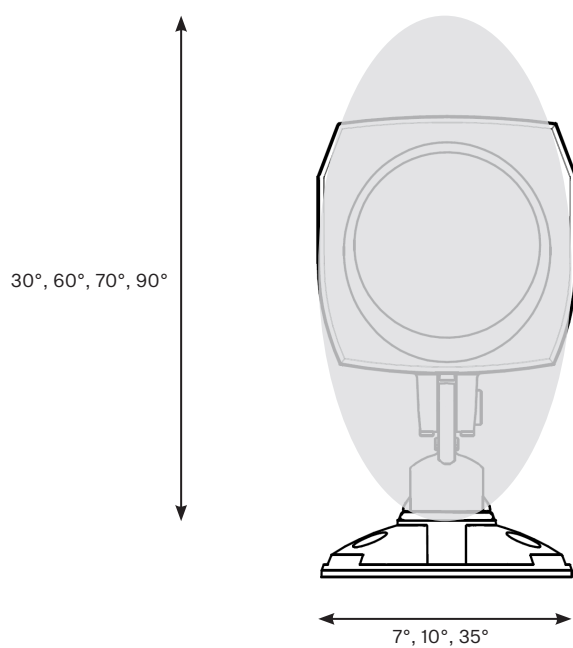

Projected Lumen Maintenance

The projected lumen maintenance is 90,000 hours (L90B10).

Power Consumption

10W energy consumption provides excellent efficiency at low operating costs.

Physical

The durable cast aluminum body with a lens covered by tempered glass provides a stylish, compact lighting solution with IP67 certification. The fixture's physical dimensions are 64 x 145 x 90 mm (2.52 x 5.71 x 3.54 in) and it weighs 0.43 kg (0.95 lbs).

20°

30°

40°

60°

90°

BI-SYMMETRICAL

7°x30°

7°x60°

DIMENSIONS

PHOTOMETRIC OVERVIEW

Lumen Output (lm)

| | RGBCW (W 6500 K) | RGBA | WW (W 3000 K) |
|----------------------|------------------|------|---------------|
| 7° | 305 | 269 | 305 |
| 13° | 305 | 269 | 305 |
| 20° | 301 | 266 | 301 |
| 30° | 300 | 265 | 300 |
| 40° | 299 | 264 | 299 |
| 60° | 298 | 263 | 298 |
| 90° | 291 | 257 | 291 |
| 7° x 30°, 30° x 7° | 293 | 259 | 293 |
| 7° x 60°, 60° x 7° | 289 | 255 | 289 |
| 35° x 70°, 70° x 35° | 292 | 258 | 292 |
| 10° x 90°, 90° x 10° | 272 | 240 | 272 |

BI-SYMMETRICAL BEAM ANGLES

Bi-symmetrical: 7°x30°, 7°x60°, 35°x70°, 10°x90°

Bi-symmetrical: 30°x7°, 60°x7°, 70°x35°, 90°x10°

PHOTOMETRIC DATA

ArcSource Outdoor 4MC RGBCW 7dg

ArcSource Outdoor 4MC RGBCW 13dg