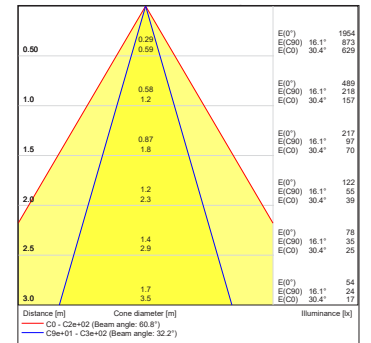

ArcSource Outdoor 4MC RGBCW
70dg x 35dg