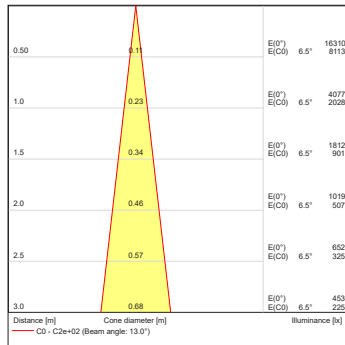

Projected Lumen Maintenance

The projected lumen maintenance is 90,000 hours (L90B10).

Power Consumption

10W energy consumption provides excellent efficiency at low operating costs.

Physical

The durable cast aluminum body with a lens covered by tempered glass provides a stylish, compact lighting solution with IP67 certification. The fixture's physical dimensions are 64 x 145 x 90 mm (2.52 x 5.71 x 3.54 in) and it weighs 0.43 kg (0.95 lbs).

DIMENSIONS

PHOTOMETRIC OVERVIEW

Lumen Output (lm)

| | RGBCW (W 6500 K) | RGBA | WW (W 3000 K) |
|----------------------|------------------|------|---------------|
| 7° | 305 | 269 | 305 |
| 13° | 305 | 269 | 305 |
| 20° | 301 | 266 | 301 |
| 30° | 300 | 265 | 300 |
| 40° | 299 | 264 | 299 |
| 60° | 298 | 263 | 298 |
| 90° | 291 | 257 | 291 |
| 7° x 30°, 30° x 7° | 293 | 259 | 293 |
| 7° x 60°, 60° x 7° | 289 | 255 | 289 |
| 35° x 70°, 70° x 35° | 292 | 258 | 292 |
| 10° x 90°, 90° x 10° | 272 | 240 | 272 |

BI-SYMMETRICAL BEAM ANGLES

Bi-symmetrical: 7°x30°, 7°x60°, 35°x70°, 10°x90°

Bi-symmetrical: 30°x7°, 60°x7°, 70°x35°, 90°x10°

PHOTOMETRIC DATA

ArcSource Outdoor 4MC RGBCW 7dg

ArcSource Outdoor 4MC RGBCW 13dg