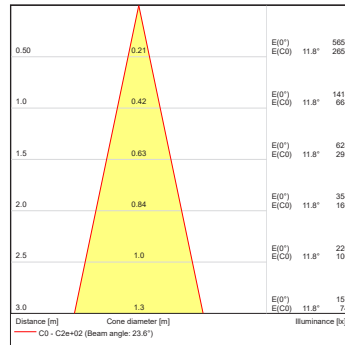

ArcSource Outdoor 4MC RGBCW 20dg