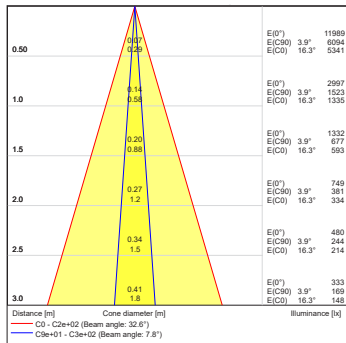

ArcSource Outdoor 4MC RGBCW
30dg x 7dg