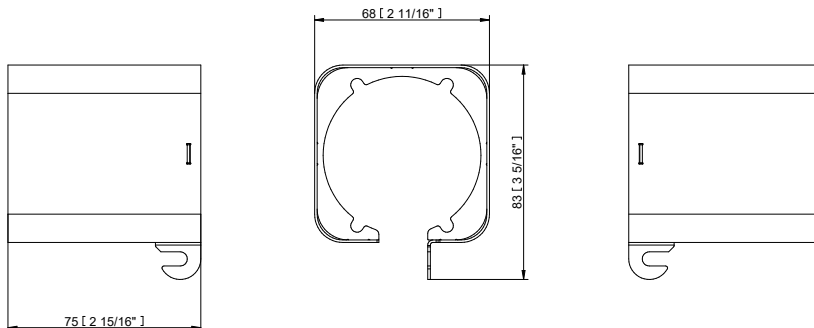

ACCESSORIES FOR ARCSOURCE OUTDOOR 4MC

Top Hat