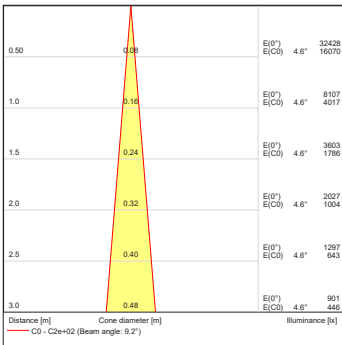

Projected Lumen Maintenance

The projected lumen maintenance is 90,000 hours (L90B10).

Power Consumption

10W energy consumption provides excellent efficiency at low operating costs.

Physical

The durable cast aluminum body with a lens covered by tempered glass provides a stylish, compact lighting solution with IP67 certification. The fixture's physical dimensions are 64 x 145 x 90 mm (2.52 x 5.71 x 3.54 in) and it weighs 0.43 kg (0.95 lbs).

DIMENSIONS

PHOTOMETRIC OVERVIEW

Lumen Output (lm)

| | RGBCW (W 6500 K) | RGBA | WW (W 3000 K) |
|----------------------|------------------|------|---------------|
| 7° | 305 | 269 | 305 |
| 13° | 305 | 269 | 305 |
| 20° | 301 | 266 | 301 |
| 30° | 300 | 265 | 300 |
| 40° | 299 | 264 | 299 |
| 60° | 298 | 263 | 298 |
| 90° | 291 | 257 | 291 |
| 7° x 30°, 30° x 7° | 293 | 259 | 293 |
| 7° x 60°, 60° x 7° | 289 | 255 | 289 |
| 35° x 70°, 70° x 35° | 292 | 258 | 292 |
| 10° x 90°, 90° x 10° | 272 | 240 | 272 |

BI-SYMMETRICAL BEAM ANGLES

Bi-symmetrical: 7°x30°, 7°x60°, 35°x70°, 10°x90°

Bi-symmetrical: 30°x7°, 60°x7°, 70°x35°, 90°x10°

PHOTOMETRIC DATA

ArcSource Outdoor 4MC RGBCW 7dg

ArcSource Outdoor 4MC RGBCW 13dg

ArcSource Outdoor 4MC RGBCW 20dg

ArcSource Outdoor 4MC RGBCW 30dg

ArcSource Outdoor 4MC RGBCW 40dg

ArcSource Outdoor 4MC RGBCW 60dg

ArcSource Outdoor 4MC RGBCW 90dg

PHOTOMETRIC DATA

ArcSource Outdoor 4MC RGBCW
7dg x 30dg