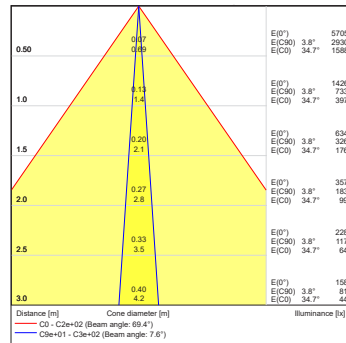

ArcSource Outdoor 4MC RGBCW
60dg x 7dg