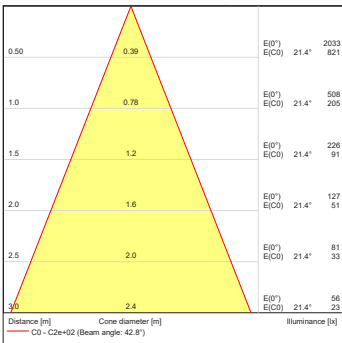

ArcSource Outdoor 4MC RGBCW 40dg