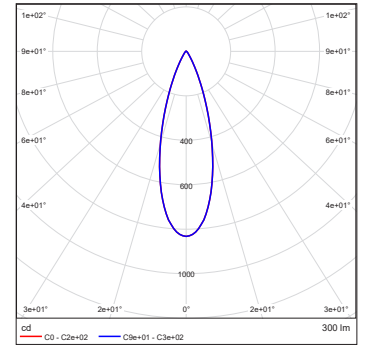

ArcSource Outdoor 4MC RGBCW 30dg