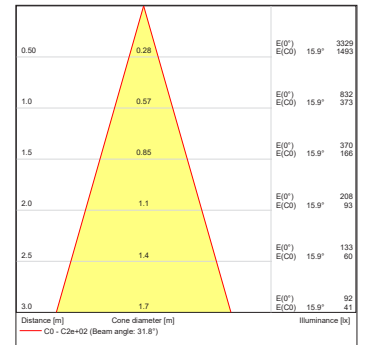

ArcSource Outdoor 4MC RGBCW 30dg